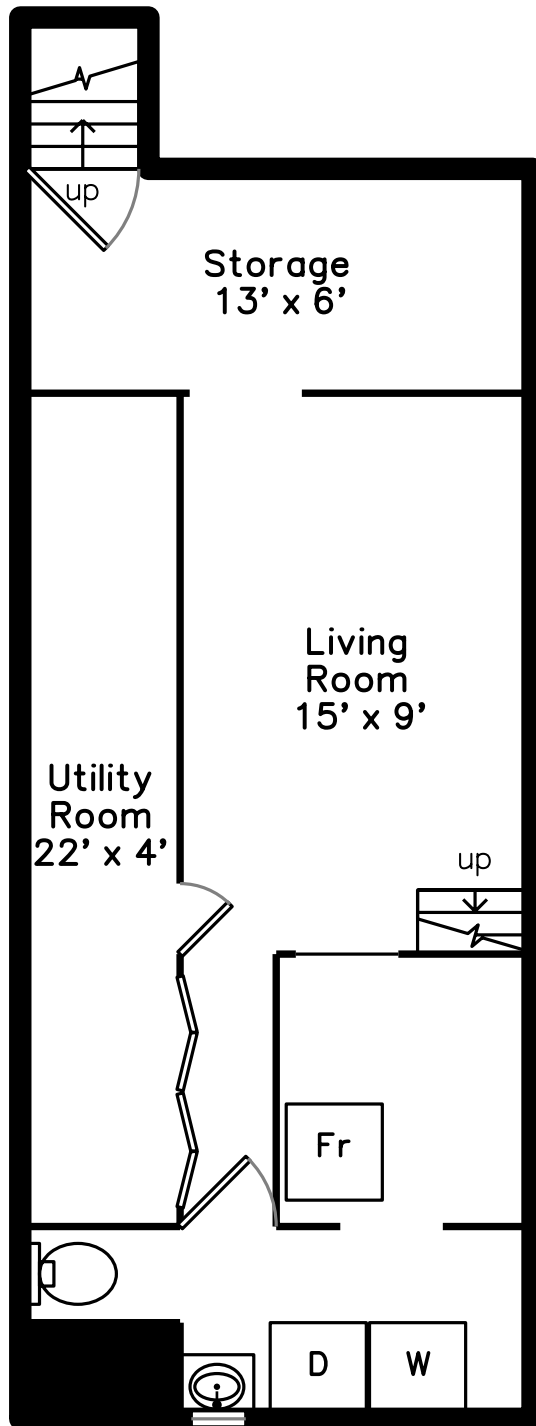

Upper

Main

Lower

44 Paris Street
Medford, MA 02155

PicturePlan by  vis-home

Measurements may not be 100% accurate.
Floor plans are provided for convenience only.
Room sizes are not used to calculate area.

Upper

Main

Lower

Outside

Outside

Outside

Back

Back

Outside

Living Room

Living Room

Living Room

Kitchen

Kitchen

Kitchen

Kitchen

Kitchen

Kitchen

Kitchen

Kitchen

Deck

Deck

Deck

Deck

Half Bath