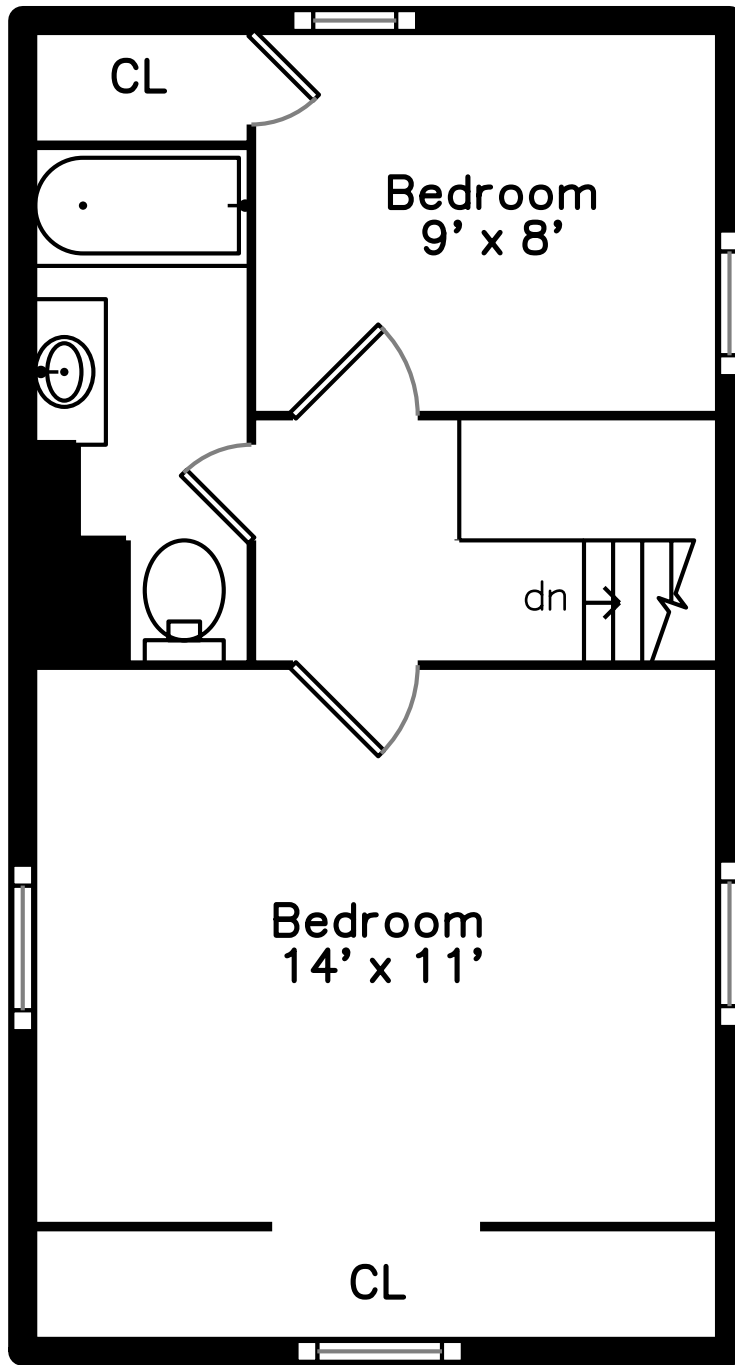

Upper

Main

Lower

44 Paris Street
Medford, MA 02155

PicturePlan by  vis-home

Measurements may not be 100% accurate.
Floor plans are provided for convenience only.
Room sizes are not used to calculate area.

Upper

Main

Lower

Outside

Outside

Outside

Back

Back

Outside

Living Room

Living Room

Living Room

Kitchen

Kitchen

Kitchen

Kitchen

Kitchen

Living Room

Living Room

Living Room

Living Room