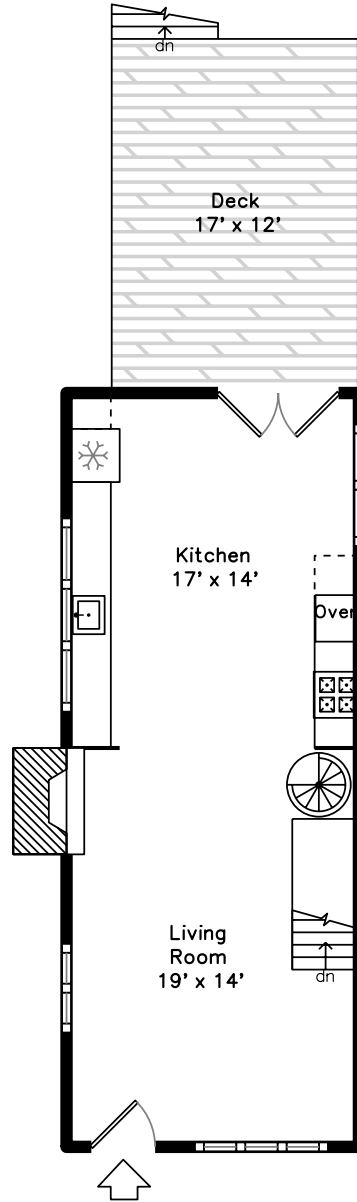

Upper

Main

Lower

44 Paris Street
Medford, MA 02155

PicturePlan by  vis-home

Measurements may not be 100% accurate.
Floor plans are provided for convenience only.
Room sizes are not used to calculate area.

Upper

Main

Lower

Outside

Outside

Outside

Back

Back

Outside