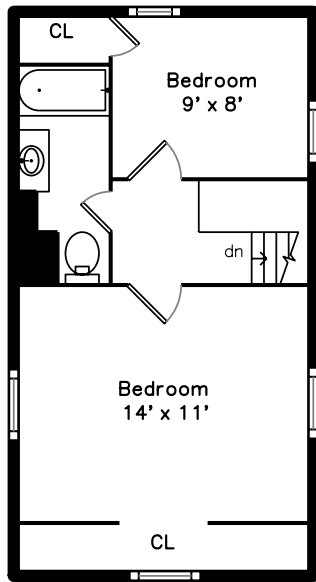

Upper

Main

Lower

44 Paris Street
Medford, MA 02155

PicturePlan by  vis-home

Measurements may not be 100% accurate.
Floor plans are provided for convenience only.
Room sizes are not used to calculate area.

Upper

Main

Lower

Outside

Outside

Outside

Back

Back

Outside

Living Room

Living Room

Living Room

Kitchen

Kitchen

Kitchen

Kitchen

Kitchen

Bedroom

Bedroom

Bedroom

Bedroom

Bedroom

Bedroom

Bedroom

Bathroom