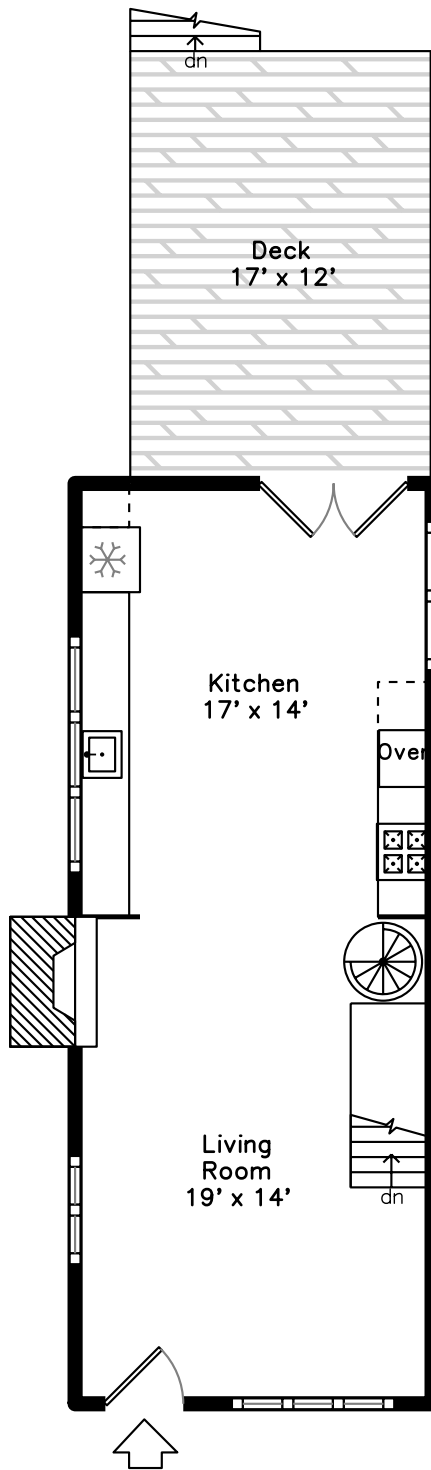

Upper

Main

Lower

44 Paris Street
Medford, MA 02155

PicturePlan by  vis-home

Measurements may not be 100% accurate.
Floor plans are provided for convenience only.
Room sizes are not used to calculate area.

Upper

Main

Lower

Outside

Outside

Outside

Back

Back

Outside