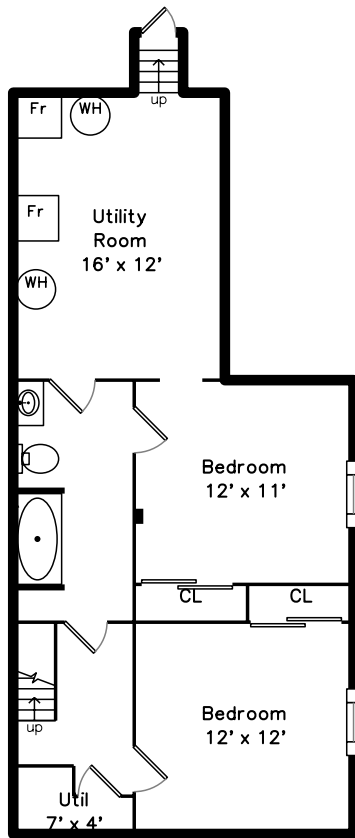

Top

Upper

Lower

Main

**41 Webster Avenue
Chelsea, MA 02150**

PicturePlan by  vis-home

Measurements may not be 100% accurate.
Floor plans are provided for convenience only.
Room sizes are not used to calculate area.