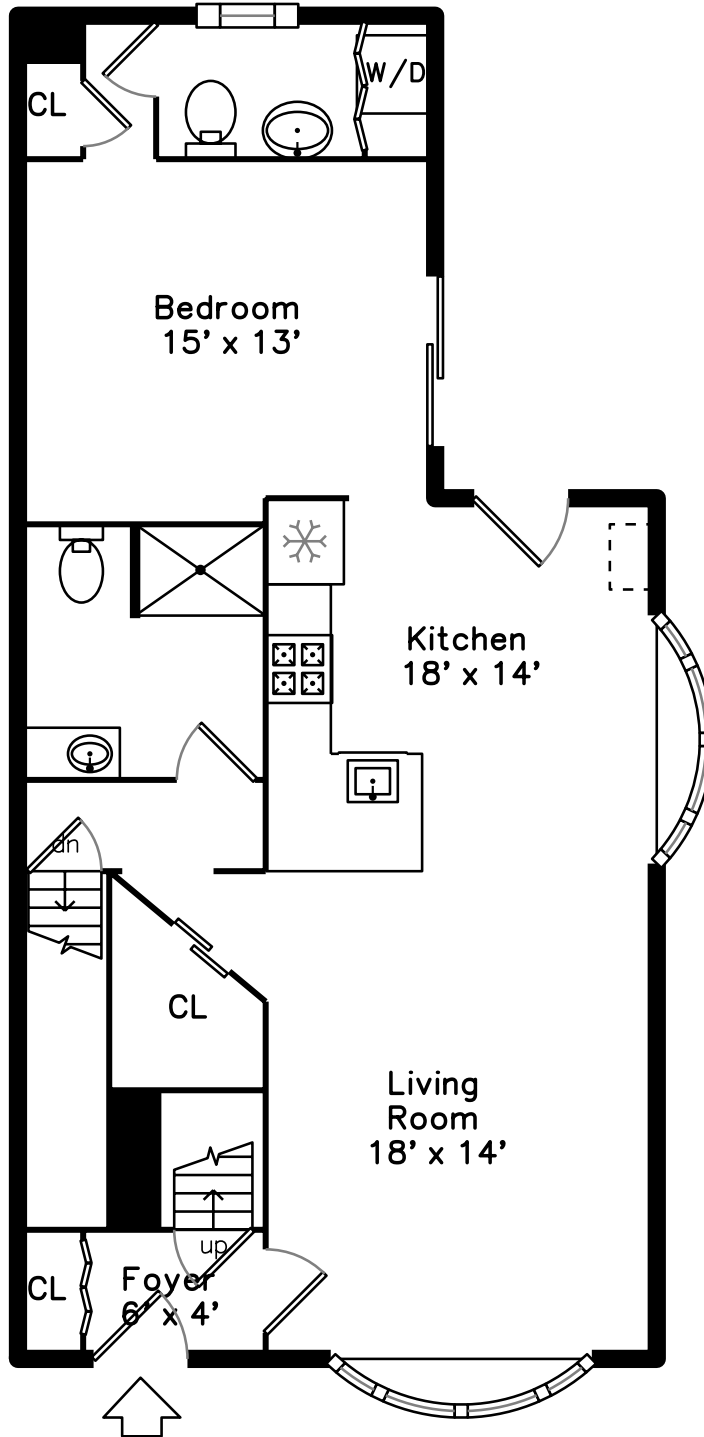

Top

Upper

Lower

Main

**41 Webster Avenue
Chelsea, MA 02150**

PicturePlan by  vis-home

Measurements may not be 100% accurate.
Floor plans are provided for convenience only.
Room sizes are not used to calculate area.

Top

Upper

Main

Lower

Outside

Outside

Outside

Backyard

Kitchen

Kitchen

Kitchen

Kitchen

Kitchen

Bedroom

Bedroom

Bedroom

Bedroom

Bathroom

Bathroom

Bathroom

Living Room

Living Room

Living Room

Living Room