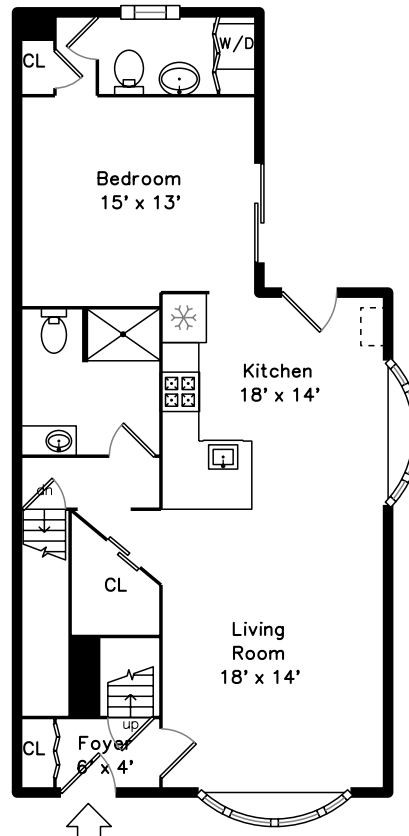

Top

Upper

Lower

Main

**41 Webster Avenue
Chelsea, MA 02150**

PicturePlan by  vis-home

Measurements may not be 100% accurate.
Floor plans are provided for convenience only.
Room sizes are not used to calculate area.

Top

Upper

Main

Lower

Outside

Outside

Outside

Backyard

Backyard

Backyard

Backyard

Backyard

Living Room

Living Room

Living Room

Living Room

Kitchen

Kitchen

Kitchen

Kitchen

Kitchen

Bedroom

Bedroom

Bedroom