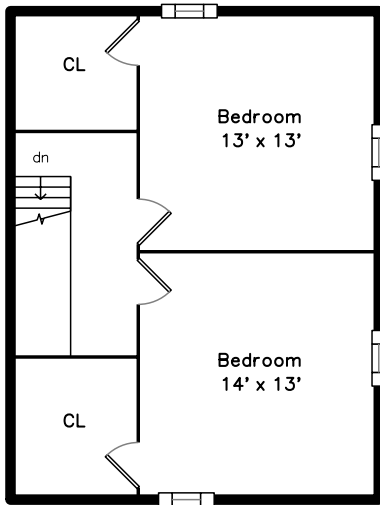

Top

Upper

Lower

Main

**41 Webster Avenue
Chelsea, MA 02150**

PicturePlan by  vis-home

Measurements may not be 100% accurate.
Floor plans are provided for convenience only.
Room sizes are not used to calculate area.

Top

Upper

Main

Lower

Outside

Outside

Outside

Backyard

Backyard

Backyard

Backyard

Backyard

Living Room

Living Room

Living Room

Living Room

Bedroom

Bathroom

Bathroom

Bathroom

Living Room

Living Room

Living Room

Living Room