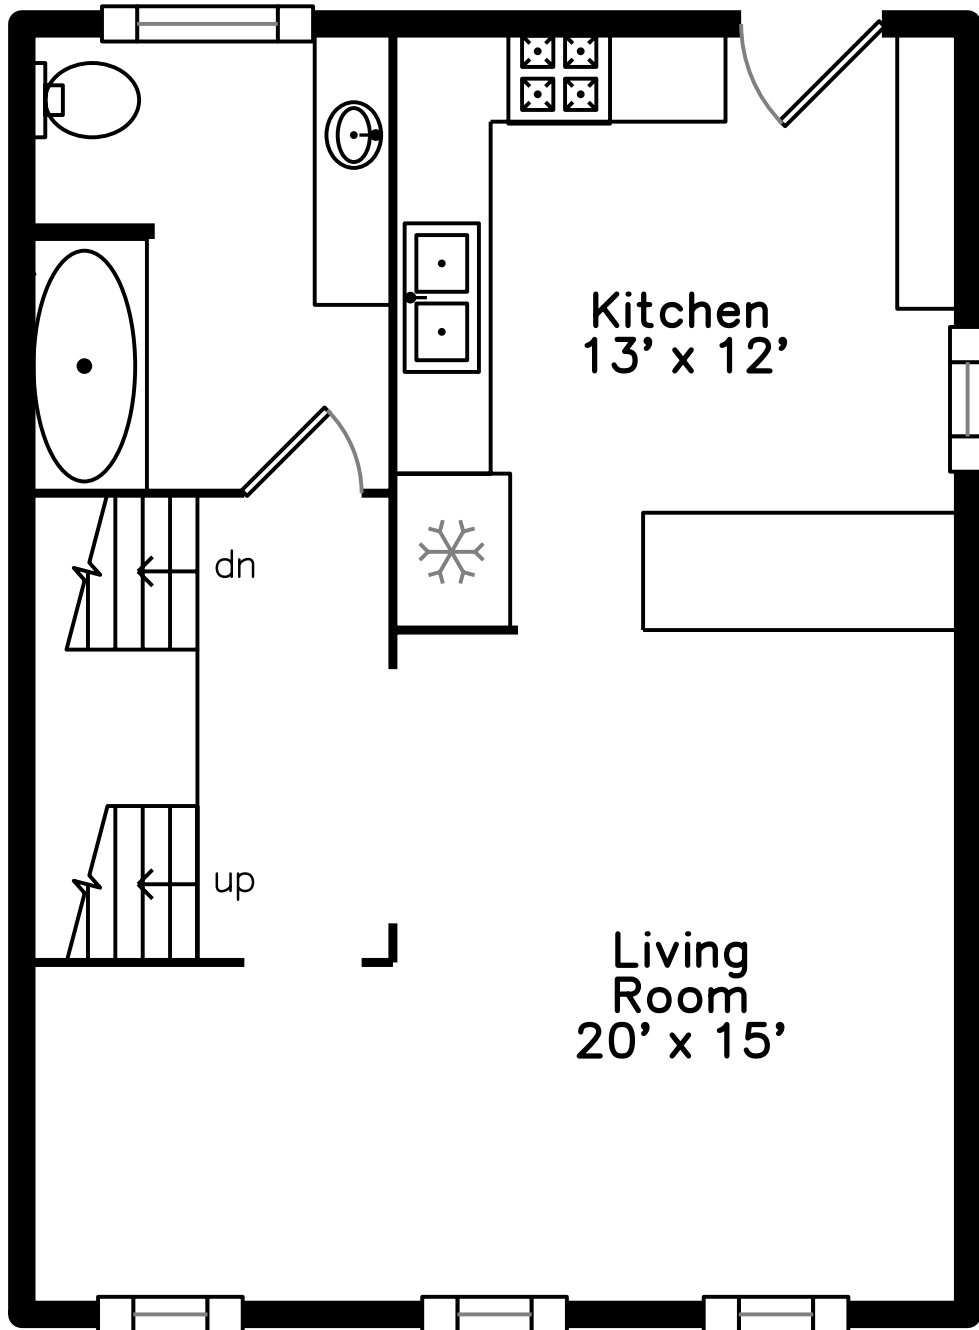

Top

Upper

Lower

Main

**41 Webster Avenue
Chelsea, MA 02150**

PicturePlan by  vis-home

Measurements may not be 100% accurate.
Floor plans are provided for convenience only.
Room sizes are not used to calculate area.

Top

Upper

Main

Lower

Outside

Outside

Outside

Backyard

Backyard

Backyard

Backyard

Backyard

Living Room

Living Room

Living Room

Living Room

Kitchen

Kitchen

Kitchen

Kitchen

Kitchen

Bedroom

Bedroom

Bedroom