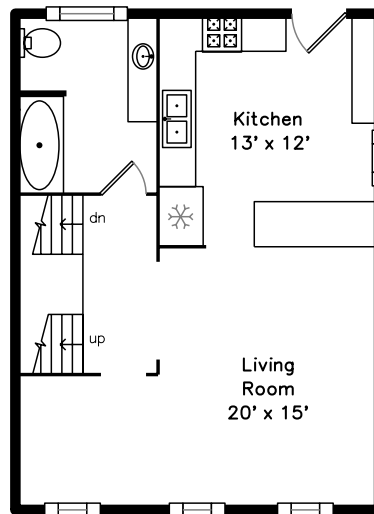

Top

Upper

Lower

Main

**41 Webster Avenue
Chelsea, MA 02150**

PicturePlan by  vis-home

Measurements may not be 100% accurate.
Floor plans are provided for convenience only.
Room sizes are not used to calculate area.

Top

Upper

Main

Lower

Outside

Outside

Outside

Backyard

Backyard

Backyard

Backyard

Backyard

Living Room

Living Room

Living Room

Living Room

Kitchen

Kitchen

Kitchen

Kitchen

Kitchen

Bedroom

Bedroom

Bedroom