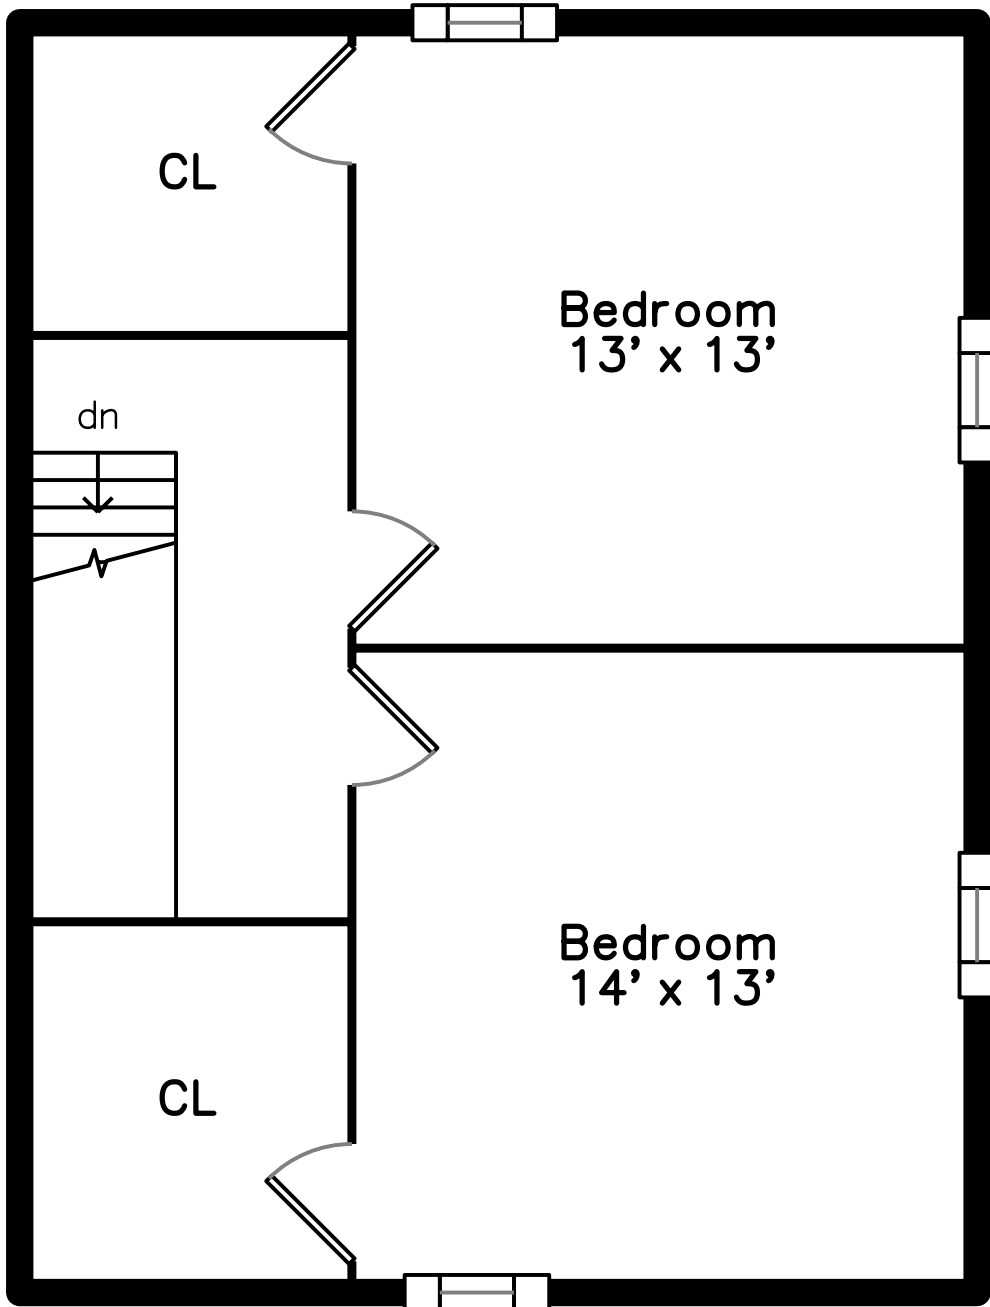

Top

Upper

Lower

Main

**41 Webster Avenue
Chelsea, MA 02150**

PicturePlan by  vis-home

Measurements may not be 100% accurate.
Floor plans are provided for convenience only.
Room sizes are not used to calculate area.

Top

Upper

Main

Lower

Outside

Outside

Outside

Backyard

Kitchen

Kitchen

Kitchen

Kitchen

Kitchen

Bedroom

Bedroom

Bedroom

Bedroom

Bathroom

Bathroom

Bathroom

Living Room

Living Room

Living Room

Living Room