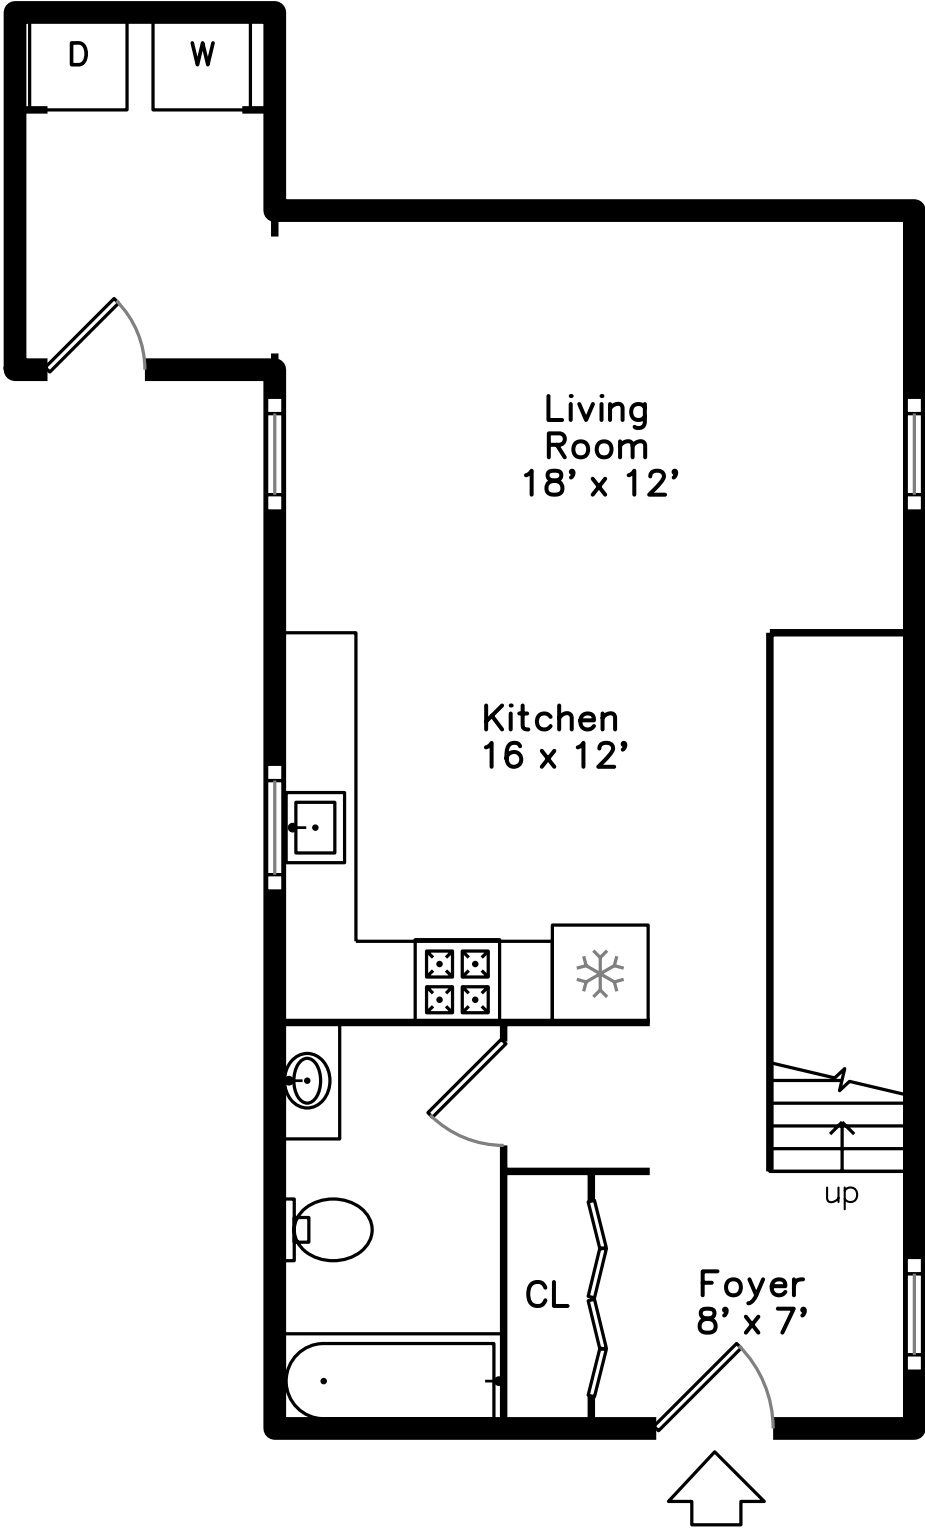

Upper

Main

15 Buckingham Street 1
Boston, MA 02136

PicturePlan by  vis-home

Measurements may not be 100% accurate.
Floor plans are provided for convenience only.
Room sizes are not used to calculate area.

Upper

Main

Outside

Outside

Outside

Back

Back

Back

Back

Back

Back

Back

Foyer

Foyer

Foyer

Living Room

Living Room

Living Room

Living Room

Kitchen

Kitchen

Kitchen

Kitchen

Bathroom