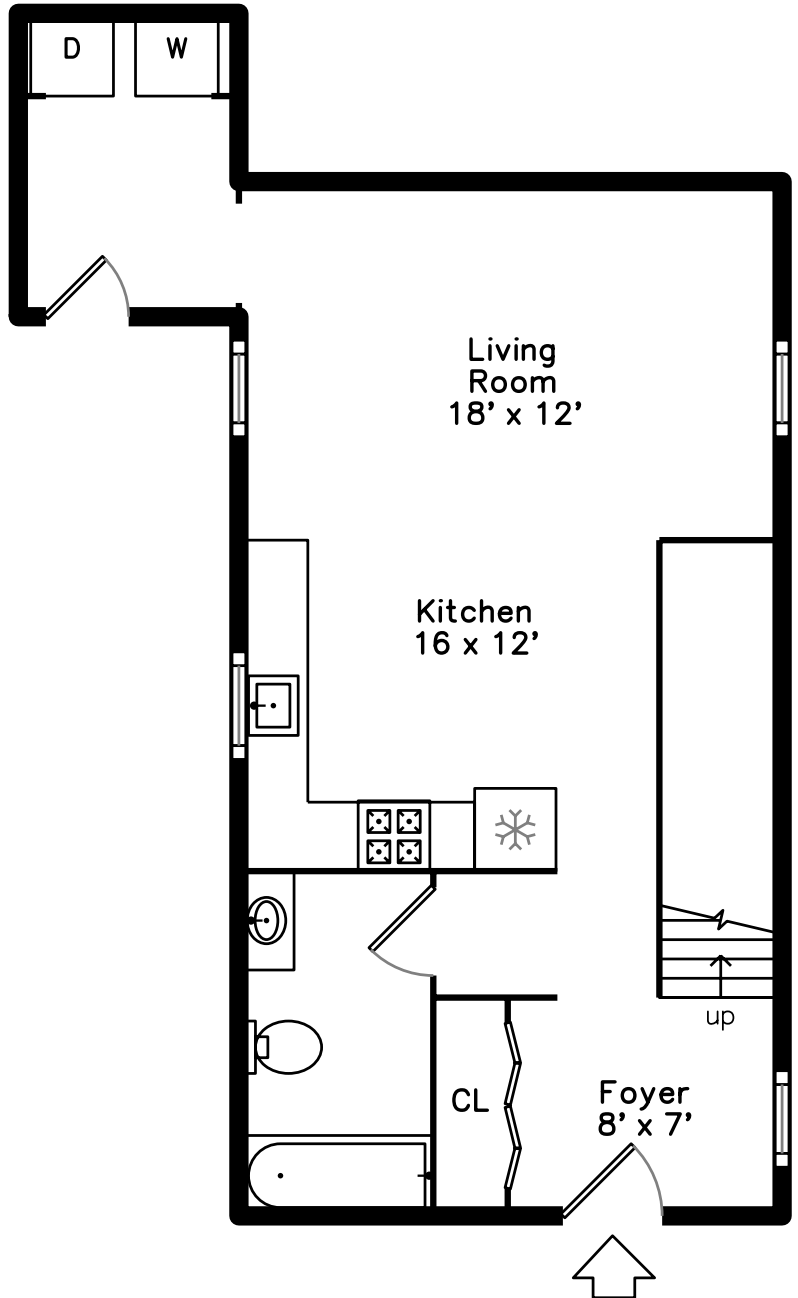

Upper

Main

15 Buckingham Street 1
Boston, MA 02136

PicturePlan by  vis-home

Measurements may not be 100% accurate.
Floor plans are provided for convenience only.
Room sizes are not used to calculate area.

Upper

Main

Outside

Outside

Outside

Back

Back

Back

Back

Back

Back

Back

Foyer

Foyer

Foyer

Living Room

Living Room

Living Room

Living Room

Kitchen

Kitchen

Kitchen

Kitchen

Bathroom