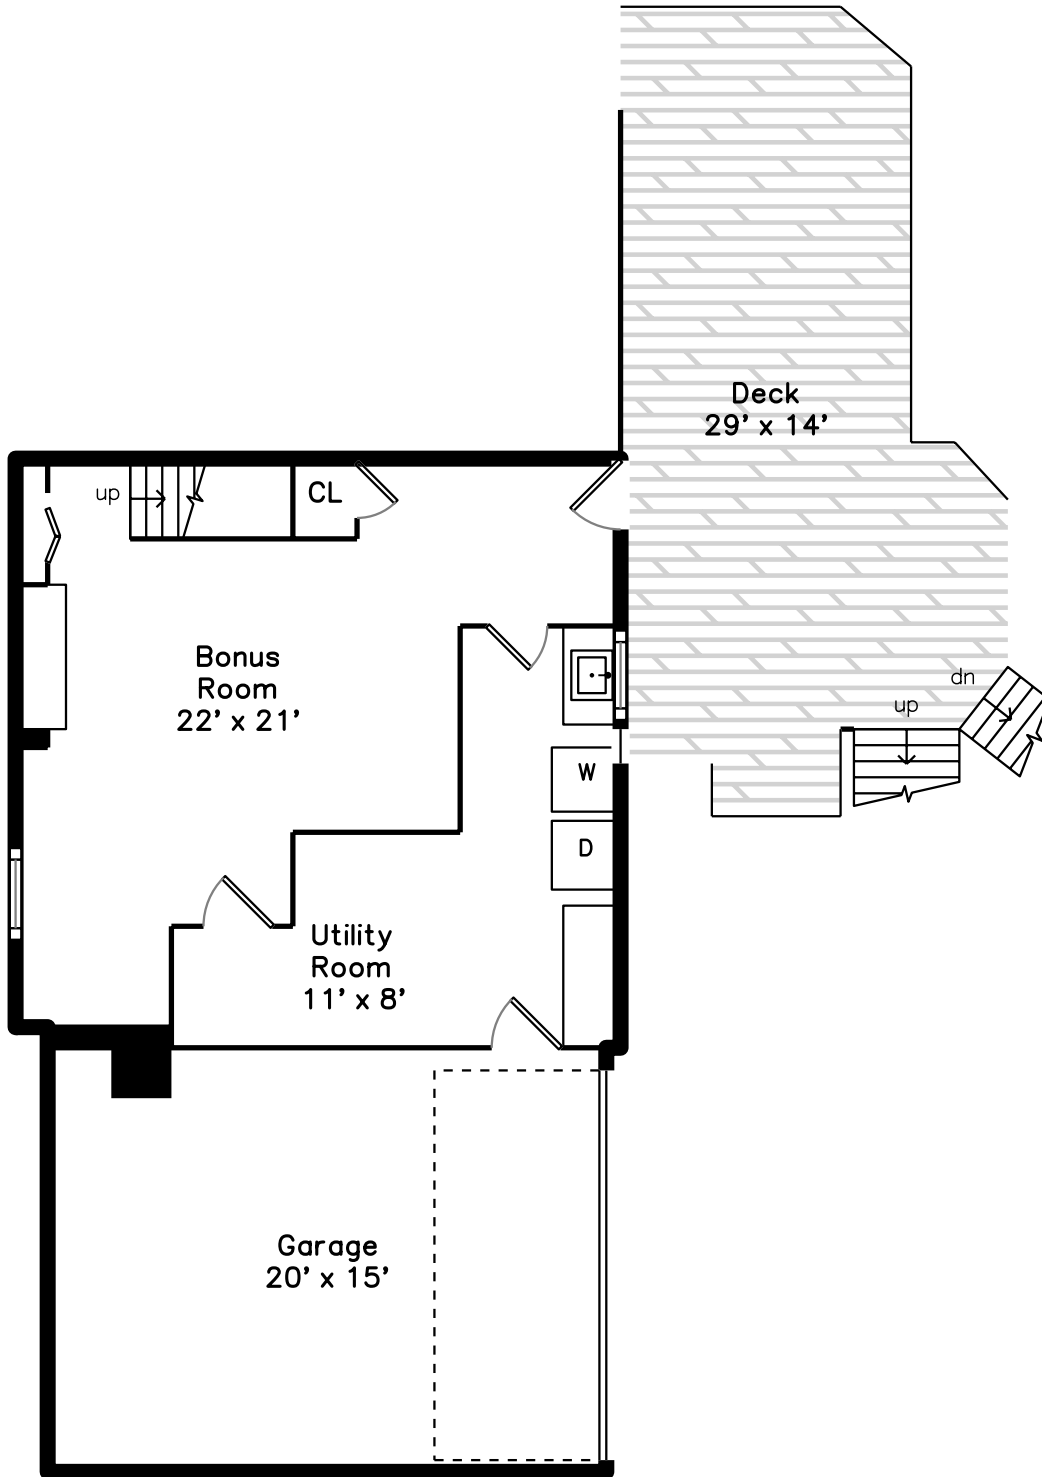

Upper

Main

Lower

50 Kendall Road
Newton, MA 02459

PicturePlan by  vis-home

Measurements may not be 100% accurate.
Floor plans are provided for convenience only.
Room sizes are not used to calculate area.

Upper

Main

Lower

3D View – TopDown

3D View – TopDown

3D View – TopDown