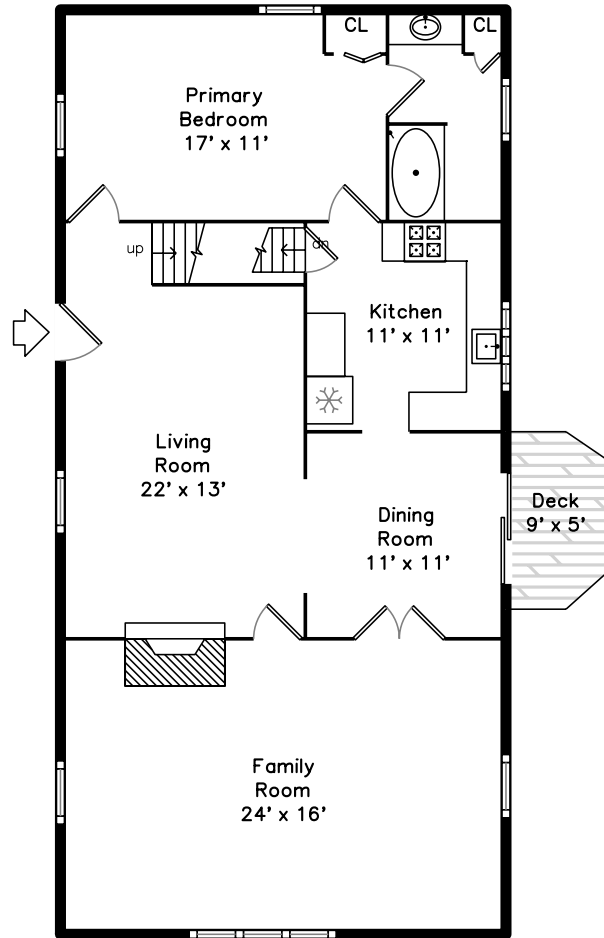

Upper

Main

Lower

50 Kendall Road
Newton, MA 02459

PicturePlan by  vis-home

Measurements may not be 100% accurate.
Floor plans are provided for convenience only.
Room sizes are not used to calculate area.

Upper

Main

Lower

3D View – TopDown

3D View – TopDown

3D View – TopDown