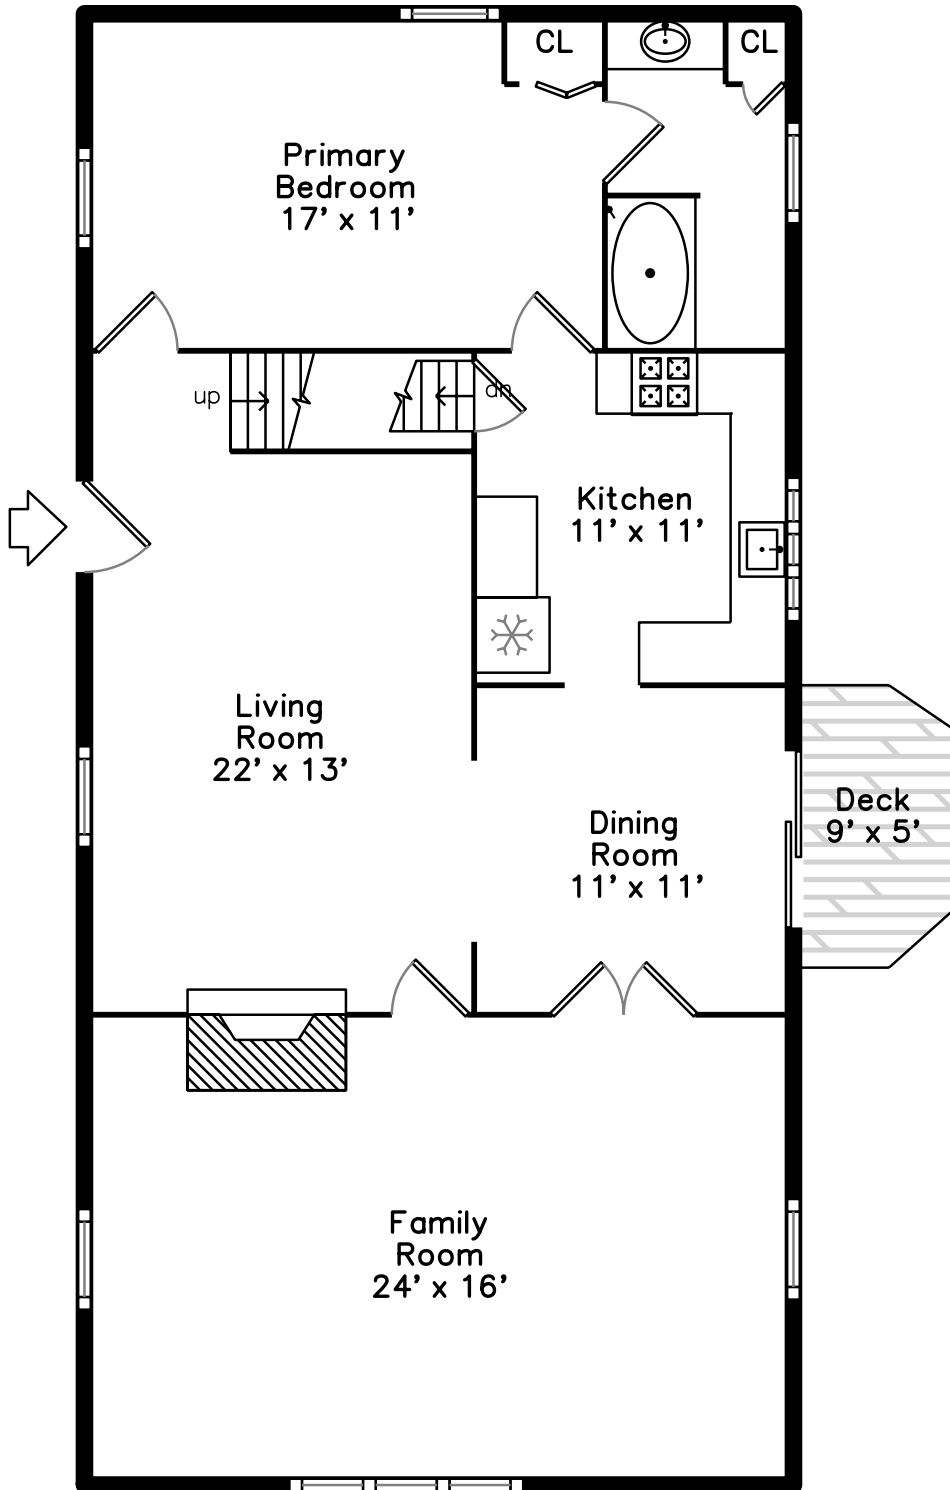

Upper

Main

Lower

50 Kendall Road
Newton, MA 02459

PicturePlan by  vis-home

Measurements may not be 100% accurate.
Floor plans are provided for convenience only.
Room sizes are not used to calculate area.

Upper

Main

Lower

3D View – TopDown

3D View – TopDown

3D View – TopDown