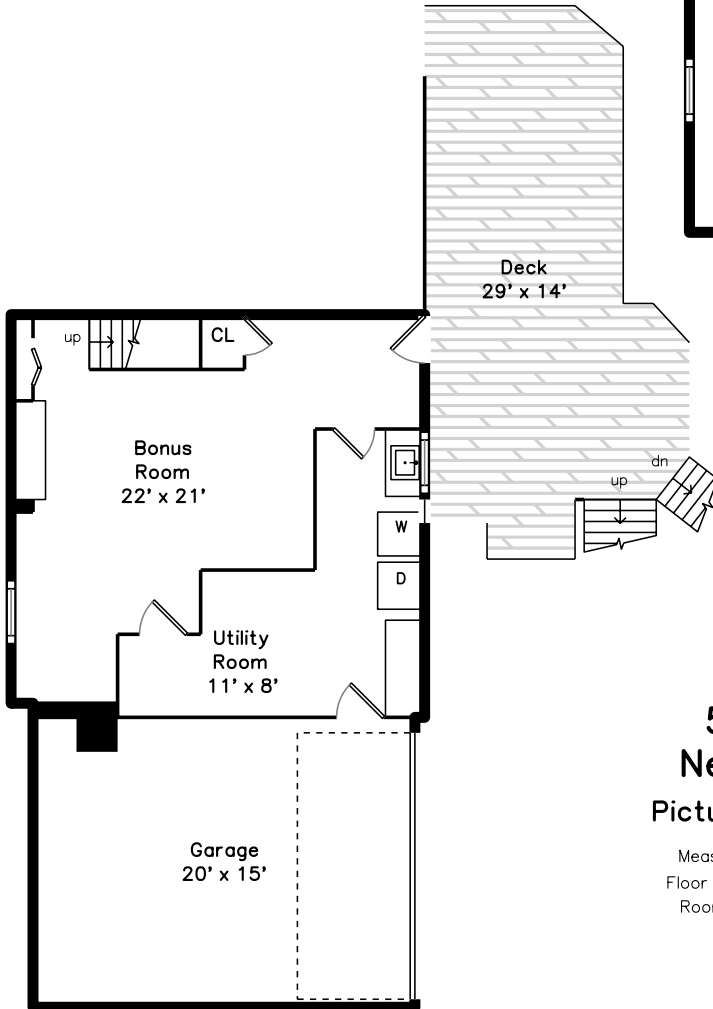

Upper

Main

Lower

50 Kendall Road
Newton, MA 02459

PicturePlan by  vis-home

Measurements may not be 100% accurate.
Floor plans are provided for convenience only.
Room sizes are not used to calculate area.

Upper

Main

Lower

3D View – TopDown

3D View – TopDown

3D View – TopDown