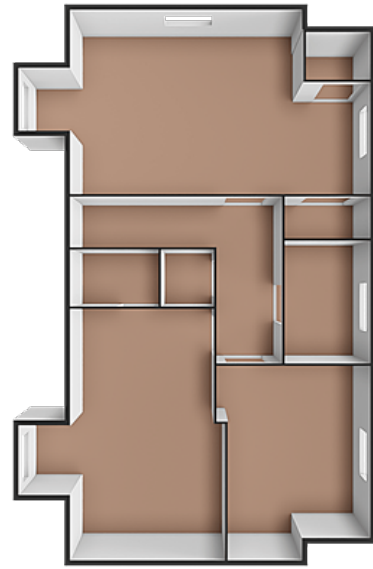

Upper

Main

Lower

50 Kendall Road
Newton, MA 02459

PicturePlan by  vis-home

Measurements may not be 100% accurate.
Floor plans are provided for convenience only.
Room sizes are not used to calculate area.

Upper

Main

Lower

3D View – TopDown

3D View – TopDown

3D View – TopDown