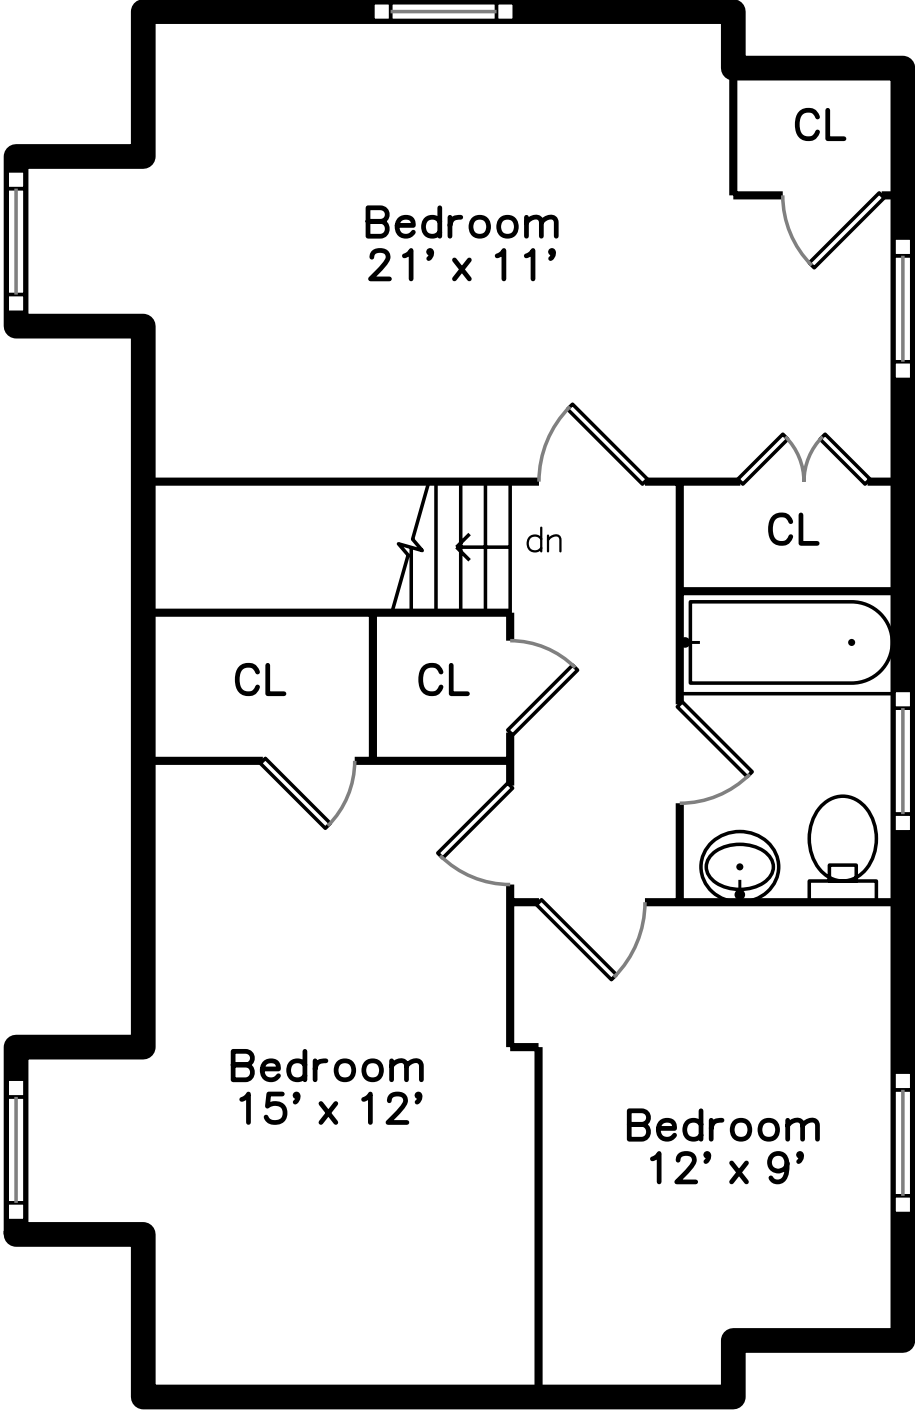

Upper

Main

Lower

50 Kendall Road
Newton, MA 02459

PicturePlan by  vis-home

Measurements may not be 100% accurate.
Floor plans are provided for convenience only.
Room sizes are not used to calculate area.

Upper

Main

Lower

3D View – TopDown

3D View – TopDown

3D View – TopDown