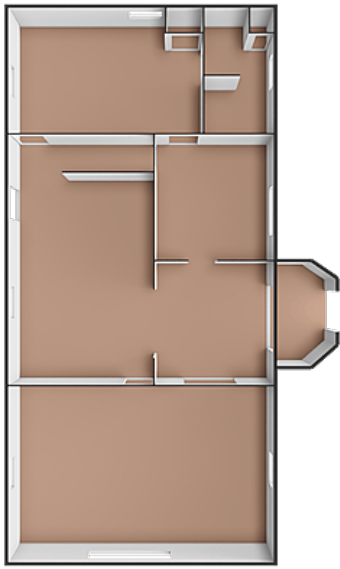

Upper

Main

Lower

50 Kendall Road
Newton, MA 02459

PicturePlan by  vis-home

Measurements may not be 100% accurate.
Floor plans are provided for convenience only.
Room sizes are not used to calculate area.

Upper

Main

Lower

3D View – TopDown

3D View – TopDown

3D View – TopDown