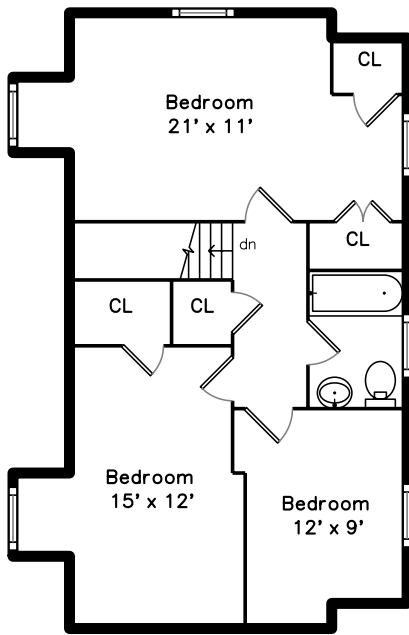

Upper

Main

Lower

50 Kendall Road
Newton, MA 02459

PicturePlan by  vis-home

Measurements may not be 100% accurate.
Floor plans are provided for convenience only.
Room sizes are not used to calculate area.

Upper

Main

Lower

3D View – TopDown

3D View – TopDown

3D View – TopDown