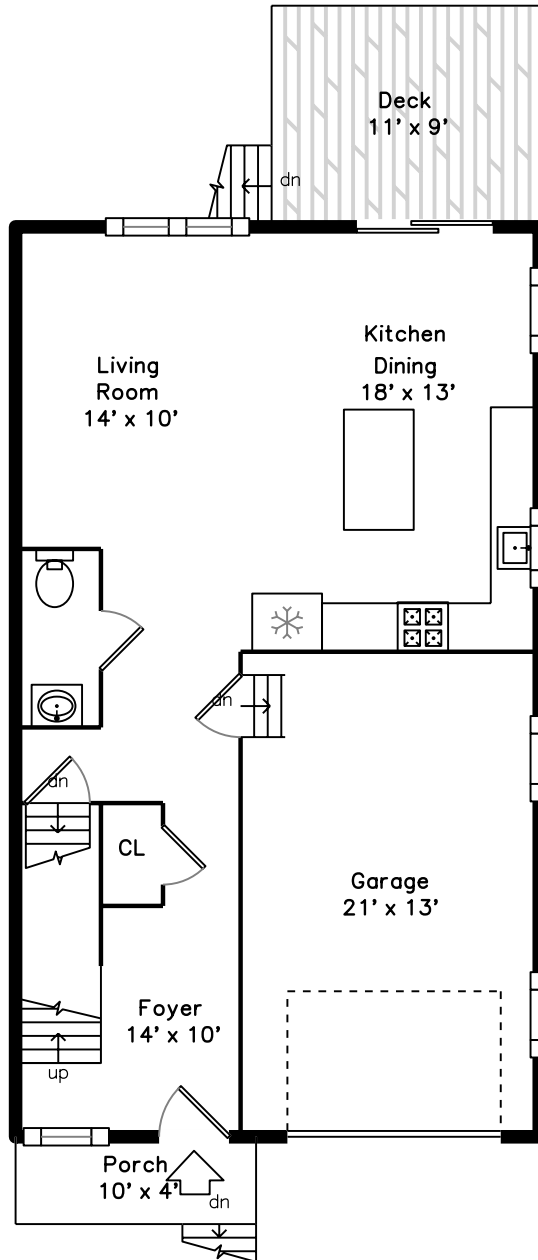

Upper

Main

25 Bellevue Avenue
Revere, MA 02151

PicturePlan by  vis-home

Measurements may not be 100% accurate.
Floor plans are provided for convenience only.
Room sizes are not used to calculate area.

Upper

Main

Outside

Outside

Back

Back

Deck

Foyer

Living Room

Bathroom

Garage

Garage

Primary Bedroom

Primary Bedroom

Bedroom

Bedroom

Bedroom

Bedroom

Bedroom

Bedroom

Primary Bathroom

Primary Bathroom

Bathroom

Bathroom

Laundry