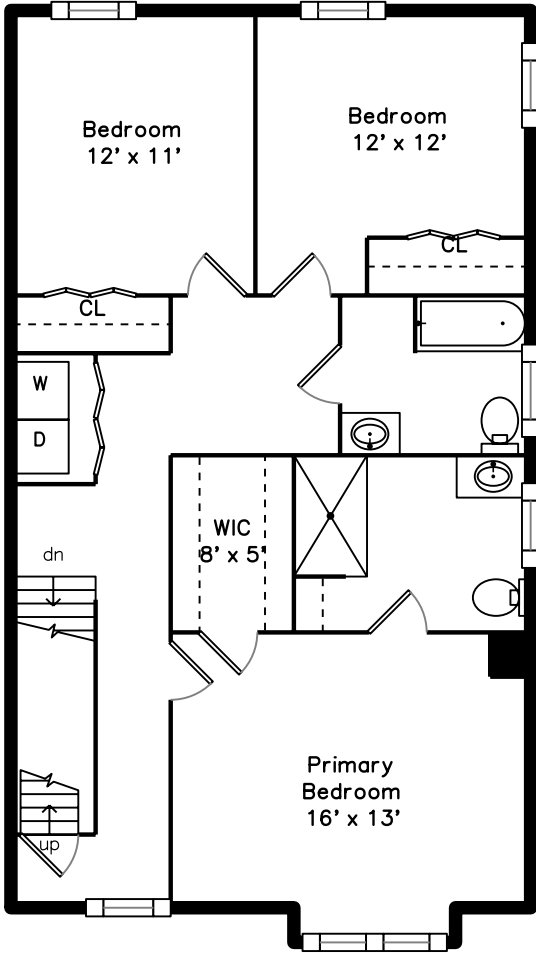

Upper

Main

25 Bellevue Avenue
Revere, MA 02151

PicturePlan by  vis-home

Measurements may not be 100% accurate.
Floor plans are provided for convenience only.
Room sizes are not used to calculate area.

Upper

Main

Outside

Outside

Back

Back

Deck

Foyer

Living Room

Bathroom

Garage

Garage

Primary Bedroom

Primary Bedroom

Bedroom

Bedroom

Bedroom

Bedroom

Bedroom

Bedroom

Primary Bathroom

Primary Bathroom

Bathroom

Bathroom

Laundry