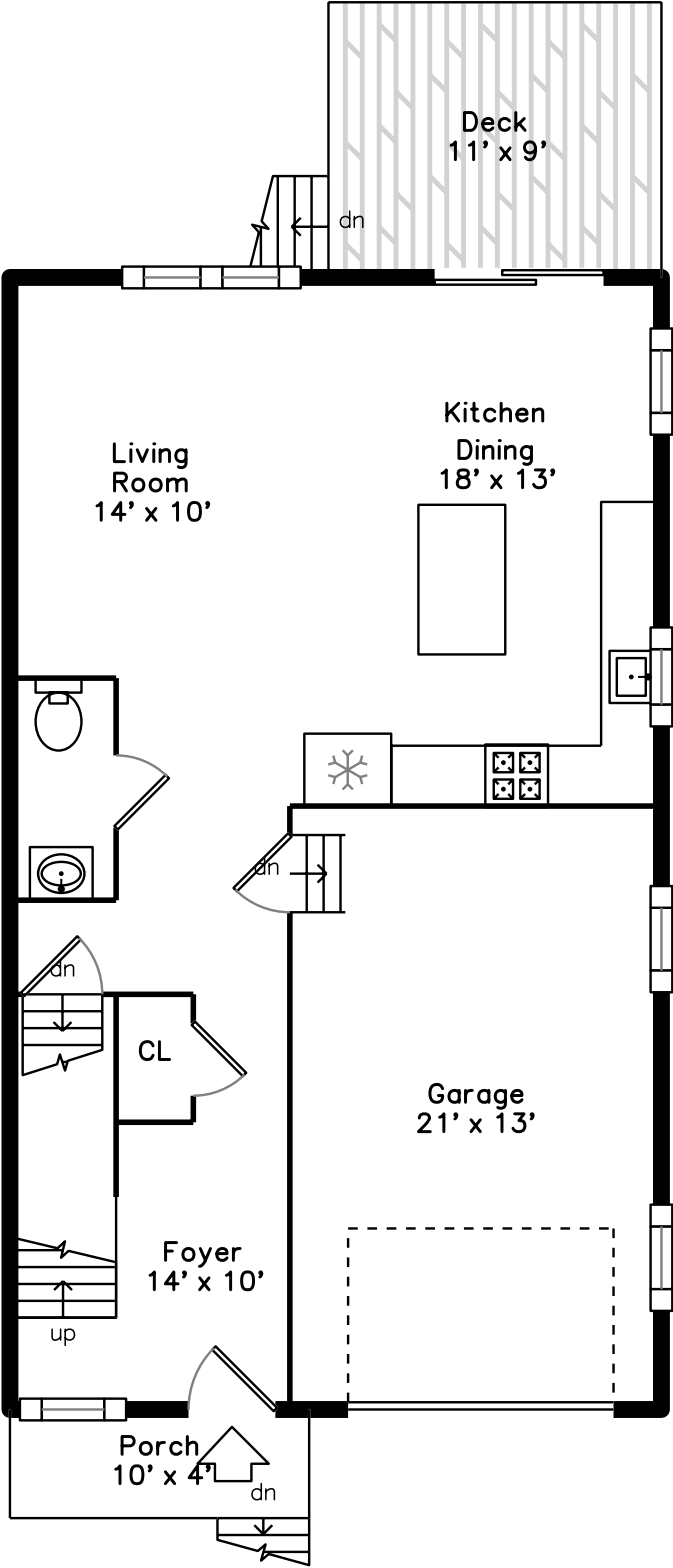

Upper

Main

25 Bellevue Avenue
Revere, MA 02151

PicturePlan by  vis-home

Measurements may not be 100% accurate.
Floor plans are provided for convenience only.
Room sizes are not used to calculate area.

Upper

Main

Outside

Outside

Back

Back

Deck

Foyer

Living Room

Living Room

Kitchen Dining

Kitchen Dining

Kitchen Dining

Kitchen Dining

Kitchen Dining

Kitchen Dining

Kitchen Dining

Bedroom

Bedroom

Bedroom

Primary Bathroom

Primary Bathroom

Bathroom

Bathroom

Laundry