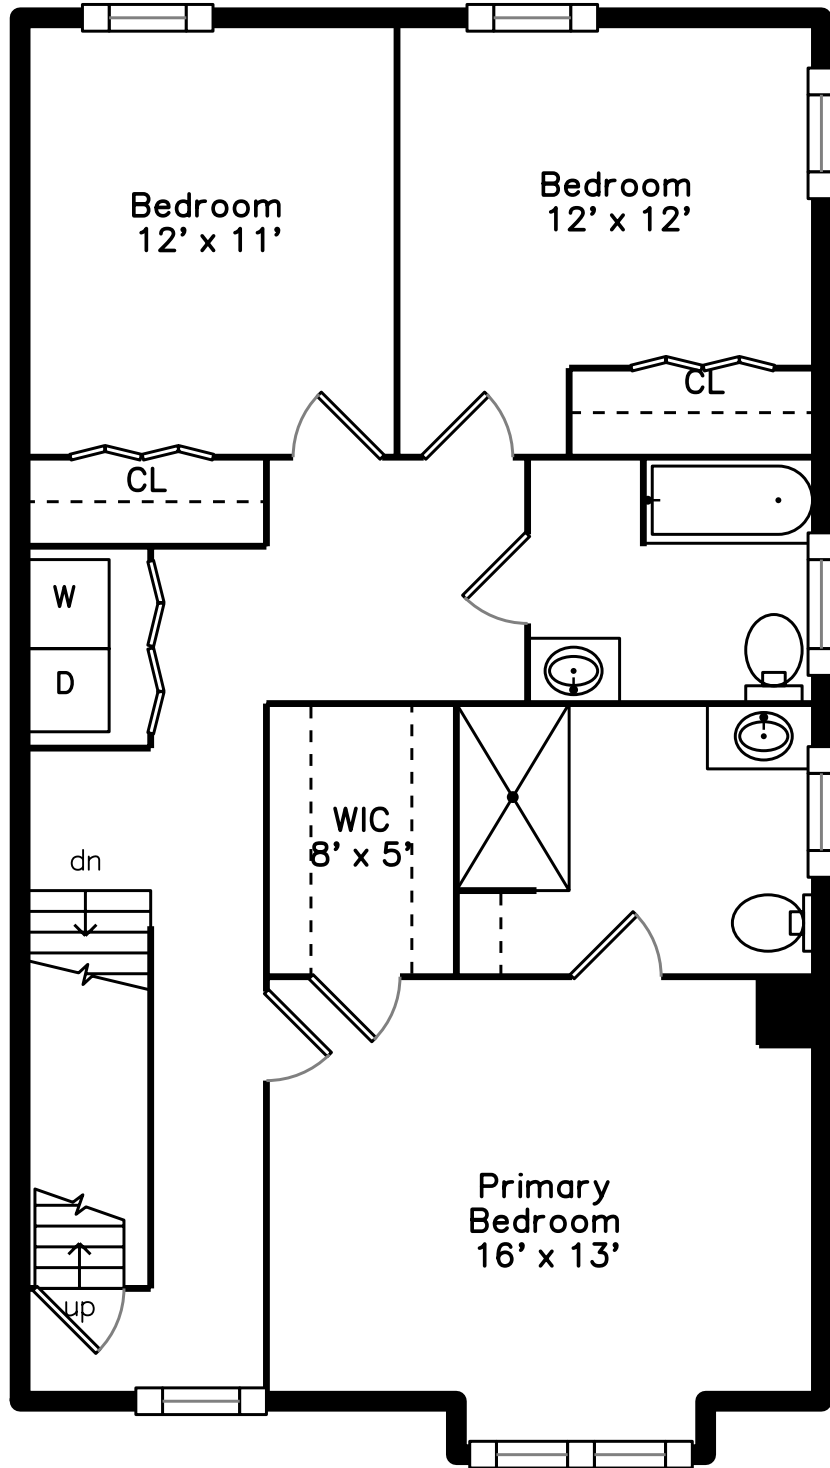

Upper

Main

25 Bellevue Avenue
Revere, MA 02151

PicturePlan by  vis-home

Measurements may not be 100% accurate.
Floor plans are provided for convenience only.
Room sizes are not used to calculate area.

Upper

Main

Outside

Outside

Back

Back

Deck

Foyer

Living Room

Bathroom

Garage

Garage

Primary Bedroom

Primary Bedroom

Bedroom

Bedroom

Bedroom

Bedroom

Bedroom

Bedroom

Primary Bathroom

Primary Bathroom

Bathroom

Bathroom

Laundry