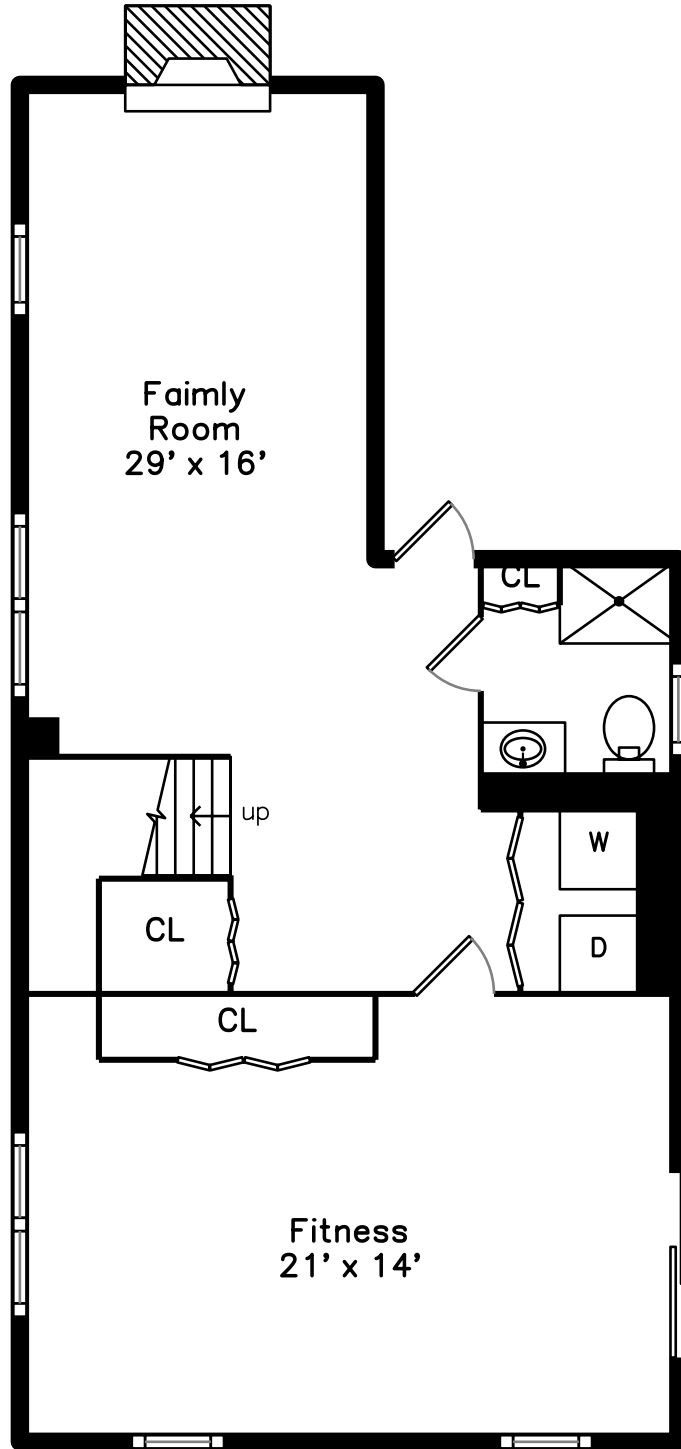

Main

Lower

103 Cross Street
Norwell, MA 02061

PicturePlan by  vis-home

Measurements may not be 100% accurate.
Floor plans are provided for convenience only.
Room sizes are not used to calculate area.

Main

Lower

Living Room

Living Room

Living Room

Living Room

Dining Room

Dining Room

Dining Room

Kitchen

Kitchen

Kitchen

Kitchen

Bedroom

Bedroom

Bedroom

Bedroom

Bedroom