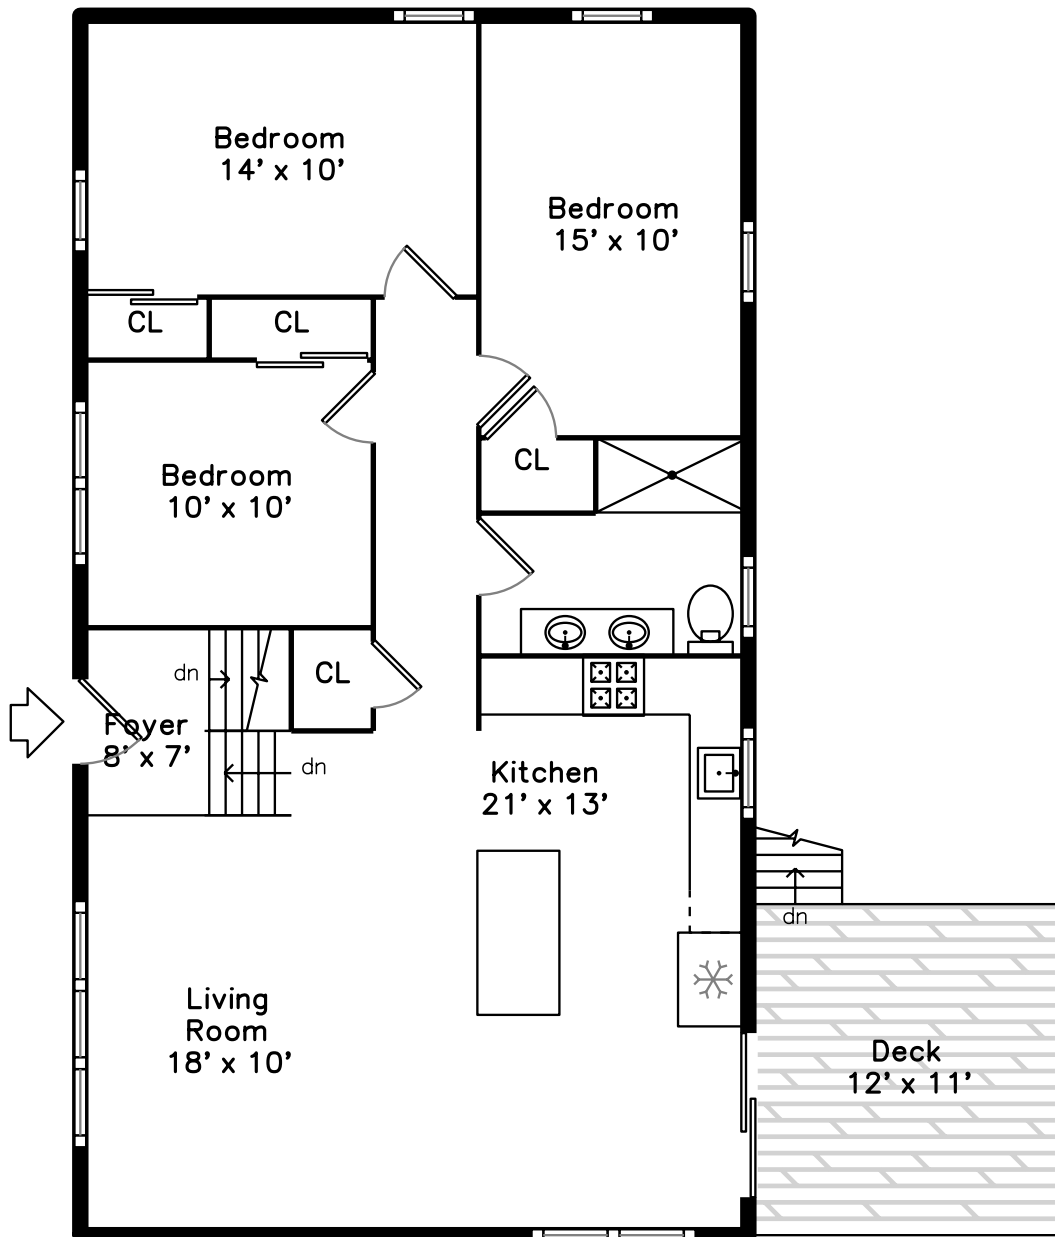

Main

Lower

103 Cross Street
Norwell, MA 02061

PicturePlan by  vis-home

Measurements may not be 100% accurate.
Floor plans are provided for convenience only.
Room sizes are not used to calculate area.

Main

Lower

Living Room

Living Room

Living Room

Living Room

Dining Room

Dining Room

Dining Room

Kitchen

Kitchen

Kitchen

Kitchen

Bedroom

Bedroom

Bedroom

Bedroom

Bedroom

Bathroom

Bathroom

Deck

Deck

Faimly Room

Faimly Room

Faimly Room

Fitness