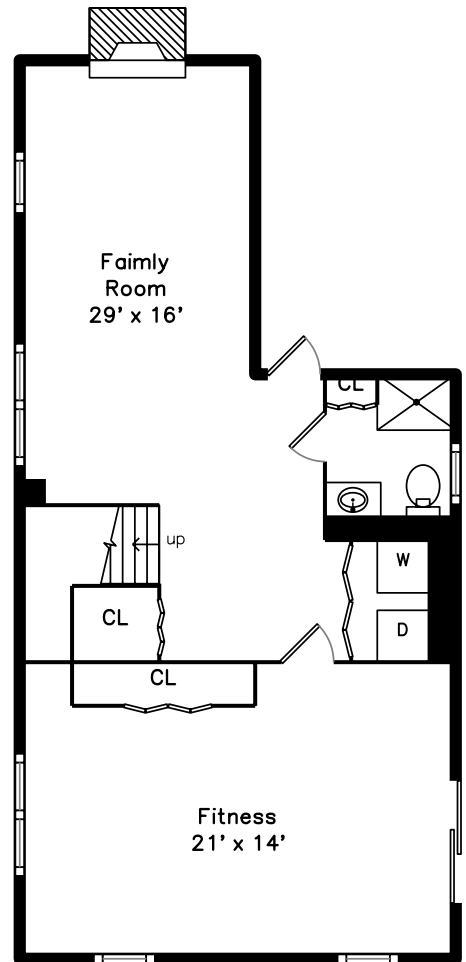

Main

Lower

103 Cross Street
Norwell, MA 02061

PicturePlan by  vis-home

Measurements may not be 100% accurate.
Floor plans are provided for convenience only.
Room sizes are not used to calculate area.

Main

Lower

Living Room

Living Room

Living Room

Living Room

Dining Room

Dining Room

Dining Room

Kitchen

Kitchen

Kitchen

Kitchen

Bedroom

Bedroom

Bedroom

Bedroom

Bedroom