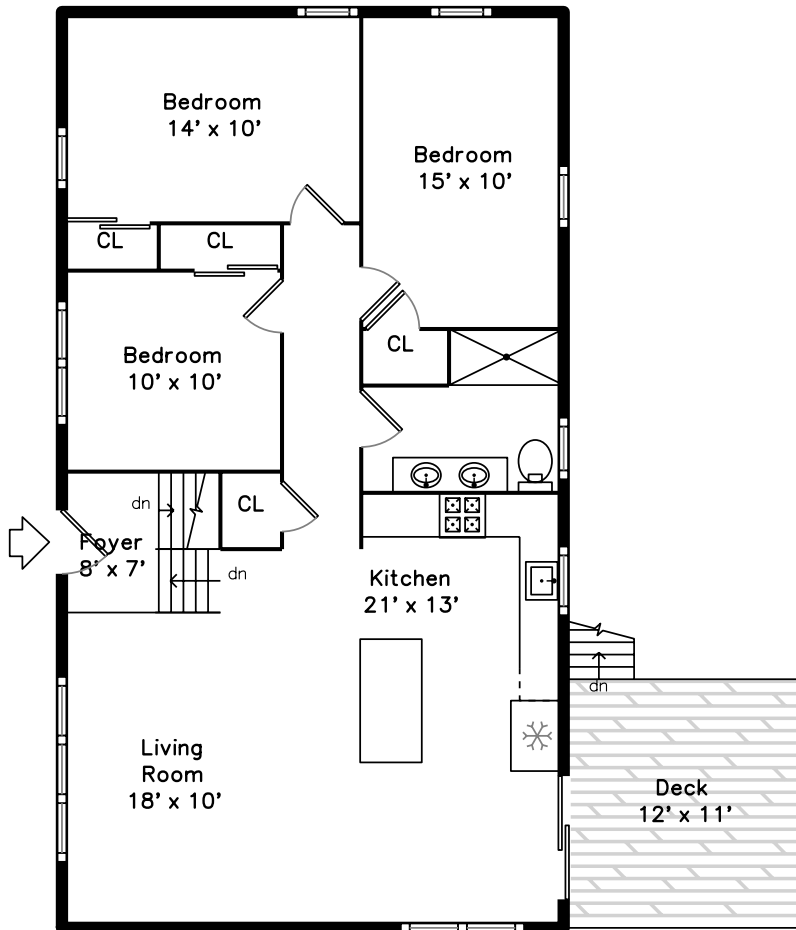

Main

Lower

103 Cross Street
Norwell, MA 02061

PicturePlan by  vis-home

Measurements may not be 100% accurate.
Floor plans are provided for convenience only.
Room sizes are not used to calculate area.

Main

Lower

Living Room

Living Room

Living Room

Living Room

Dining Room

Dining Room

Dining Room

Kitchen

Kitchen

Kitchen

Kitchen

Bedroom

Bedroom

Bedroom

Bedroom

Bedroom

Bathroom

Bathroom

Deck

Deck

Faimly Room

Faimly Room

Faimly Room

Fitness