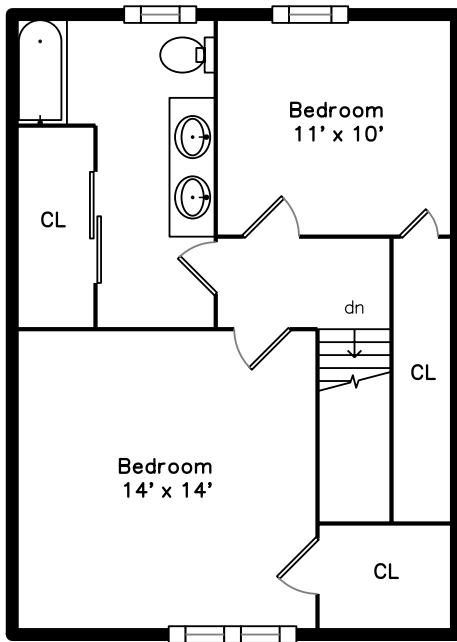

# Upper

# Main

**220 Crescent Street  
Rockland, MA 02370**

PicturePlan by  vis-home

Measurements may not be 100% accurate.  
Floor plans are provided for convenience only.  
Room sizes are not used to calculate area.

Back

Back

Back

Back

Back

Back

Living Room

Living Room