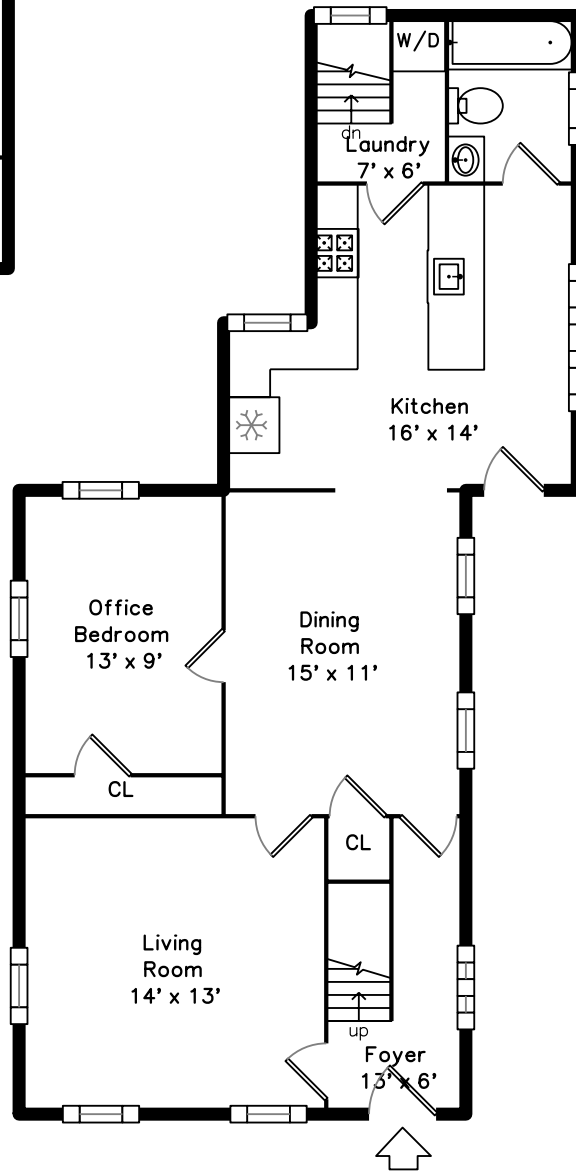

# Upper

# Main

**220 Crescent Street  
Rockland, MA 02370**

PicturePlan by  vis-home

Measurements may not be 100% accurate.  
Floor plans are provided for convenience only.  
Room sizes are not used to calculate area.

Back

Back

Back

Back

Back

Back

Living Room

Living Room

Living Room

Living Room

Dining Room

Dining Room

Dining Room

Dining Room

Kitchen

Kitchen