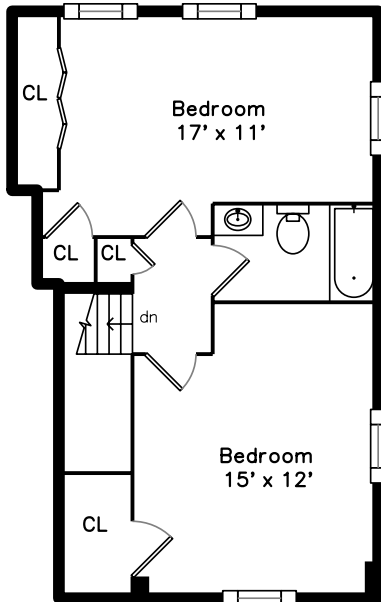

Unit #17 Upper

Unit #17 Main

Unit #15 Upper

Unit #15 Main

15–17 Peaceable Street
Boston, MA 02135

PicturePlan by  vis-home

Measurements may not be 100% accurate.
Floor plans are provided for convenience only.
Room sizes are not used to calculate area.

Unit #17 Upper

Unit #17 Main

Unit #15 Upper

Unit #15 Main

Building

Building

Building

Living Room

Living Room

Living Room

Living Room

Kitchen

Kitchen

Kitchen

Kitchen

Bathroom

Bedroom

Bedroom

Bedroom

Bedroom

Bathroom

Living Room

Living Room

Living Room