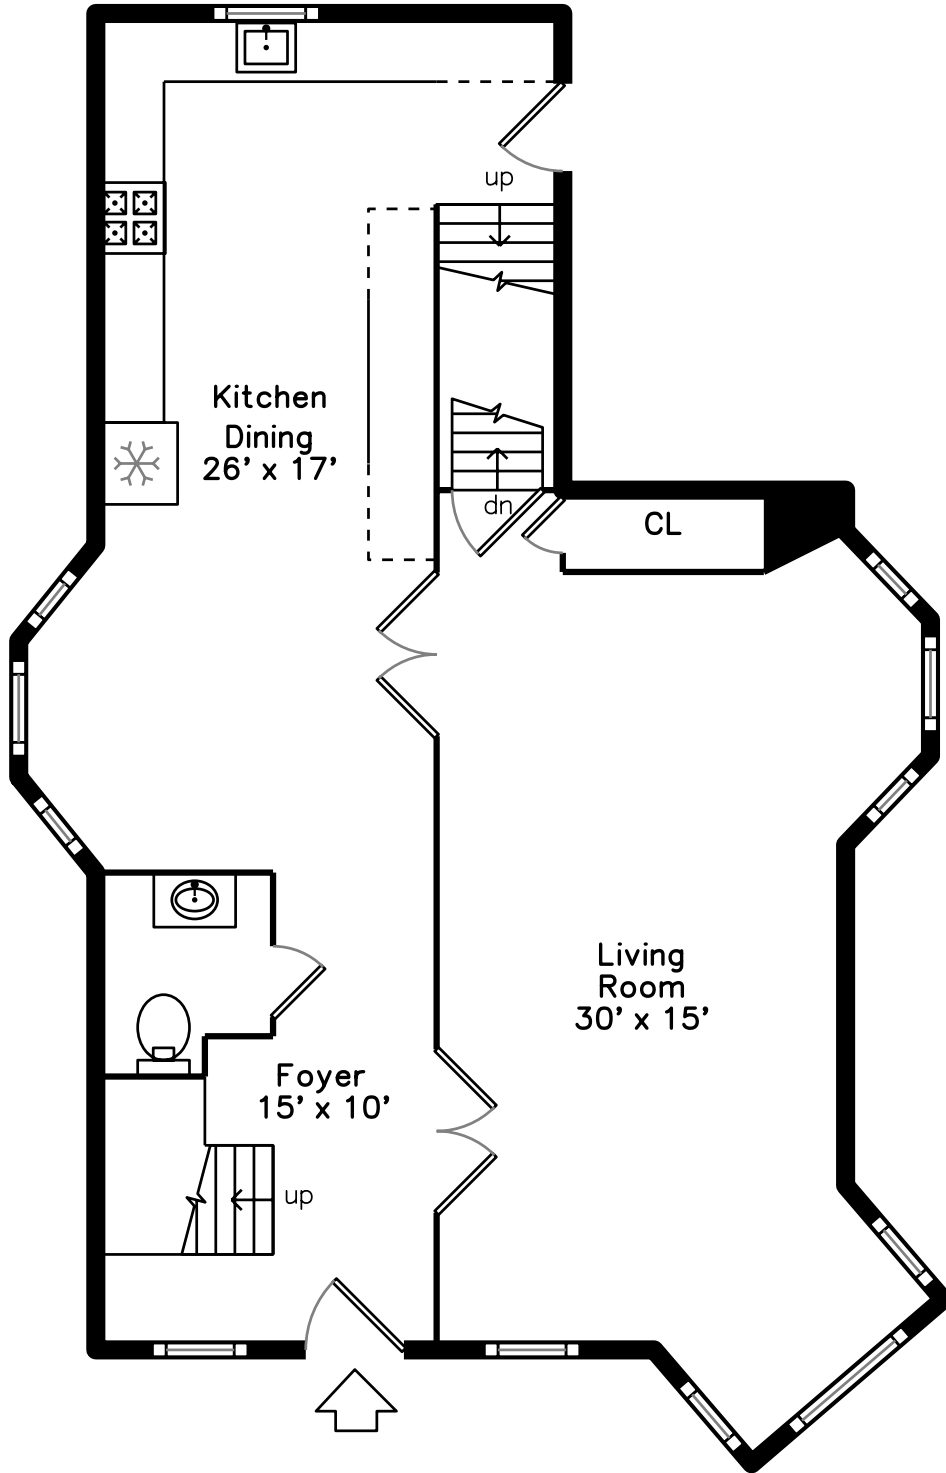

Top

Main

Upper

**19 Pine Street
Malden, MA 02148**

PicturePlan by  vis-home

Measurements may not be 100% accurate.
Floor plans are provided for convenience only.
Room sizes are not used to calculate area.

Top

Upper

Main

Outside

Outside

Outside

Back

Back

Back

Back

Back

Back

Foyer

Living Room

Living Room

Living Room

Living Room

Living Room

Living Room

Kitchen Dining

Kitchen Dining

Kitchen Dining

Kitchen Dining

Kitchen Dining

Kitchen Dining