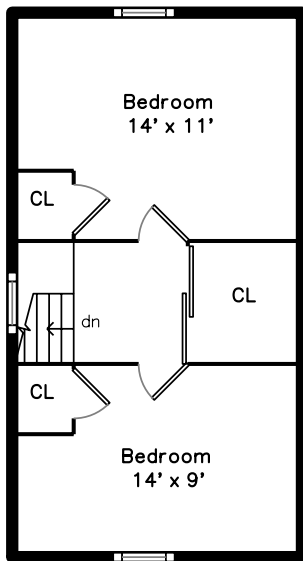

Top

Main

Upper

**19 Pine Street
Malden, MA 02148**

PicturePlan by  vis-home

Measurements may not be 100% accurate.
Floor plans are provided for convenience only.
Room sizes are not used to calculate area.

Top

Upper

Main

Outside

Outside

Outside

Back

Back

Back

Back

Back

Back

Foyer

Living Room

Living Room

Living Room

Living Room

Bedroom

Bedroom

Bedroom

Hall