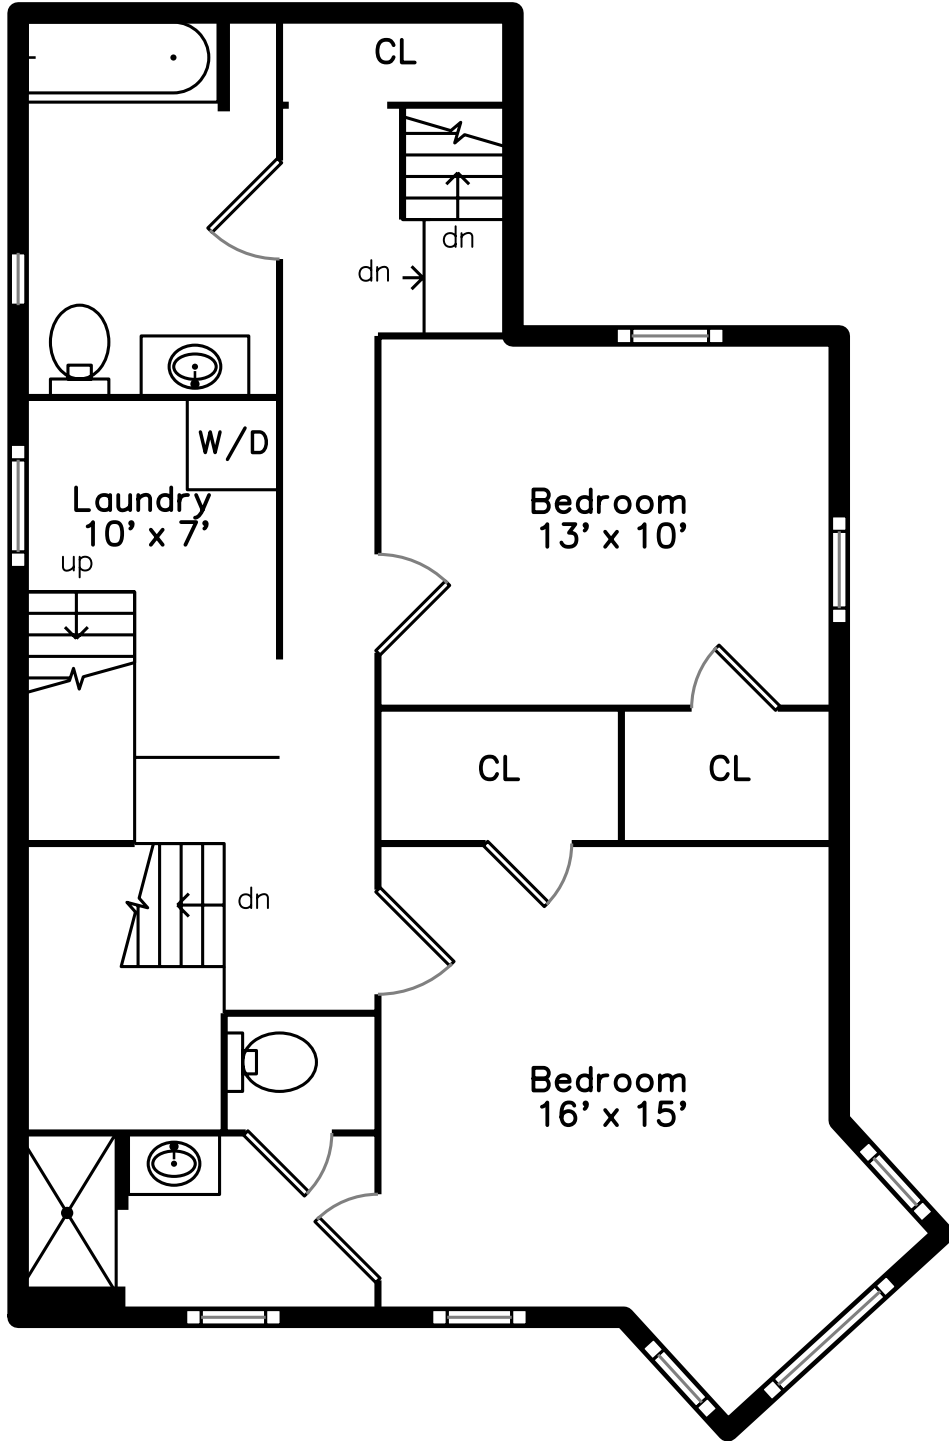

Top

Main

Upper

**19 Pine Street
Malden, MA 02148**

PicturePlan by  vis-home

Measurements may not be 100% accurate.
Floor plans are provided for convenience only.
Room sizes are not used to calculate area.

Top

Upper

Main

Outside

Outside

Outside

Back

Back

Back

Back

Back

Back

Foyer

Living Room

Living Room

Living Room

Living Room

Kitchen Dining

Bedroom

Bedroom

Bedroom

Bedroom

Bedroom

Bedroom

Laundry