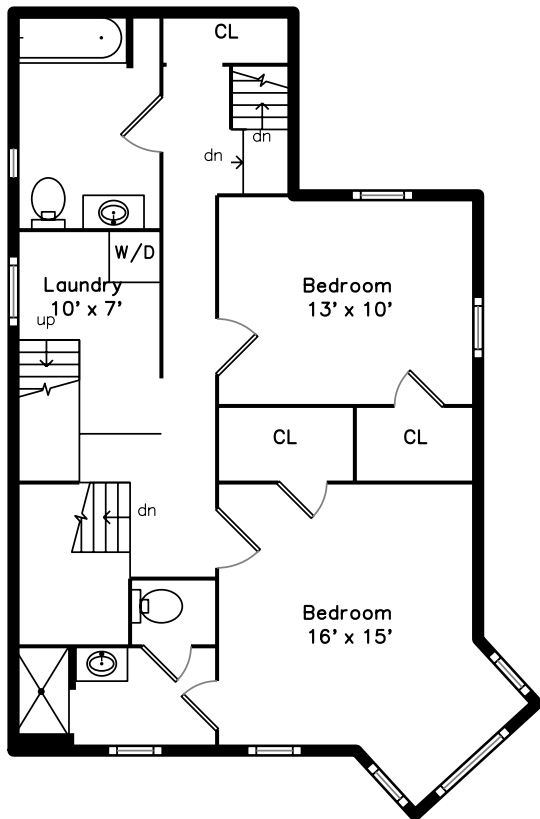

Top

Main

Upper

**19 Pine Street
Malden, MA 02148**

PicturePlan by  vis-home

Measurements may not be 100% accurate.
Floor plans are provided for convenience only.
Room sizes are not used to calculate area.

Top

Upper

Main

Outside

Outside

Outside

Back

Back

Back

Back

Back

Back

Foyer

Living Room

Living Room

Living Room

Living Room

Kitchen Dining

Bedroom

Bedroom

Bedroom

Bedroom

Bedroom

Bedroom

Laundry