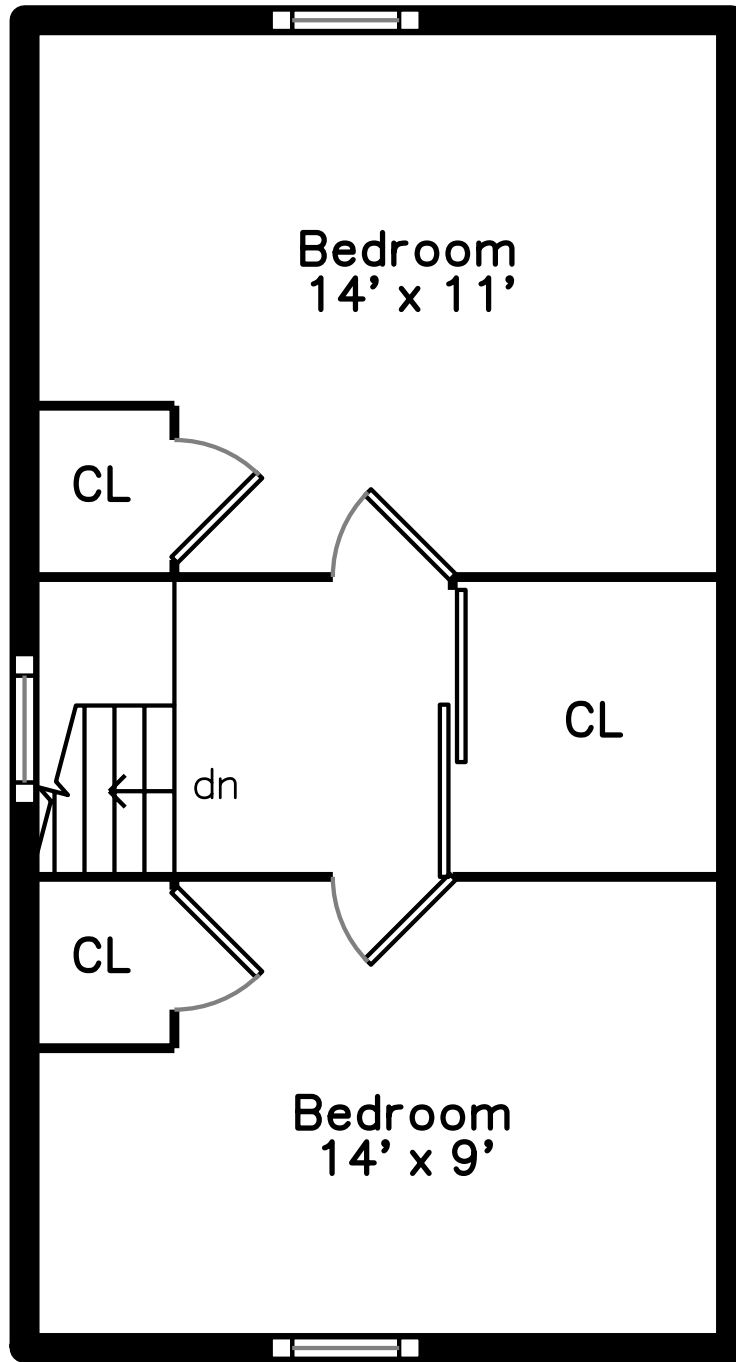

Top

Main

Upper

**19 Pine Street
Malden, MA 02148**

PicturePlan by  vis-home

Measurements may not be 100% accurate.
Floor plans are provided for convenience only.
Room sizes are not used to calculate area.

Top

Upper

Main

Outside

Outside

Outside

Back

Back

Back

Back

Back

Back

Foyer

Living Room

Living Room

Living Room

Living Room

Kitchen Dining

Bedroom

Bedroom

Bedroom

Bedroom

Bedroom

Bedroom

Laundry