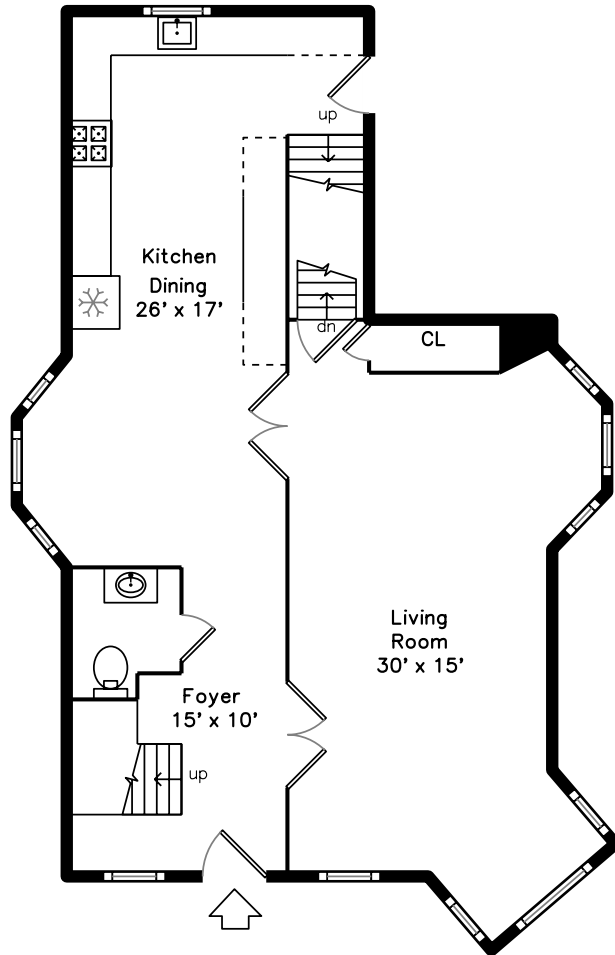

Top

Main

Upper

**19 Pine Street
Malden, MA 02148**

PicturePlan by  vis-home

Measurements may not be 100% accurate.
Floor plans are provided for convenience only.
Room sizes are not used to calculate area.

Top

Upper

Main

Outside

Outside

Outside

Back

Back

Back

Back

Back

Back

Foyer

Living Room

Living Room

Living Room

Living Room

Living Room

Living Room

Kitchen Dining

Kitchen Dining

Kitchen Dining

Kitchen Dining

Kitchen Dining

Kitchen Dining