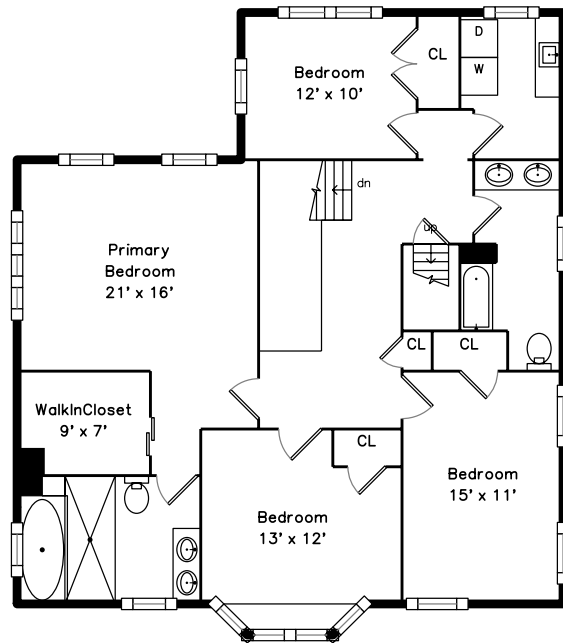

Top

Upper

Main

Lower

130 Clark Street
Newton, MA 02459

PicturePlan by vis-home

Measurements may not be 100% accurate.
Floor plans are provided for convenience only.
Room sizes are not used to calculate area.

Top

Upper

Main

Lower

Outside Front

Outside Front

Outside Front

Outside Front

Half Bathroom

Bedroom

Bedroom

Bedroom

Bedroom

Bedroom

Bedroom

Primary Bedroom

Sitting Room

Sitting Room

Bedroom 5

Bedroom 5

Bathroom 4

Play Room

Play Room

Play Room