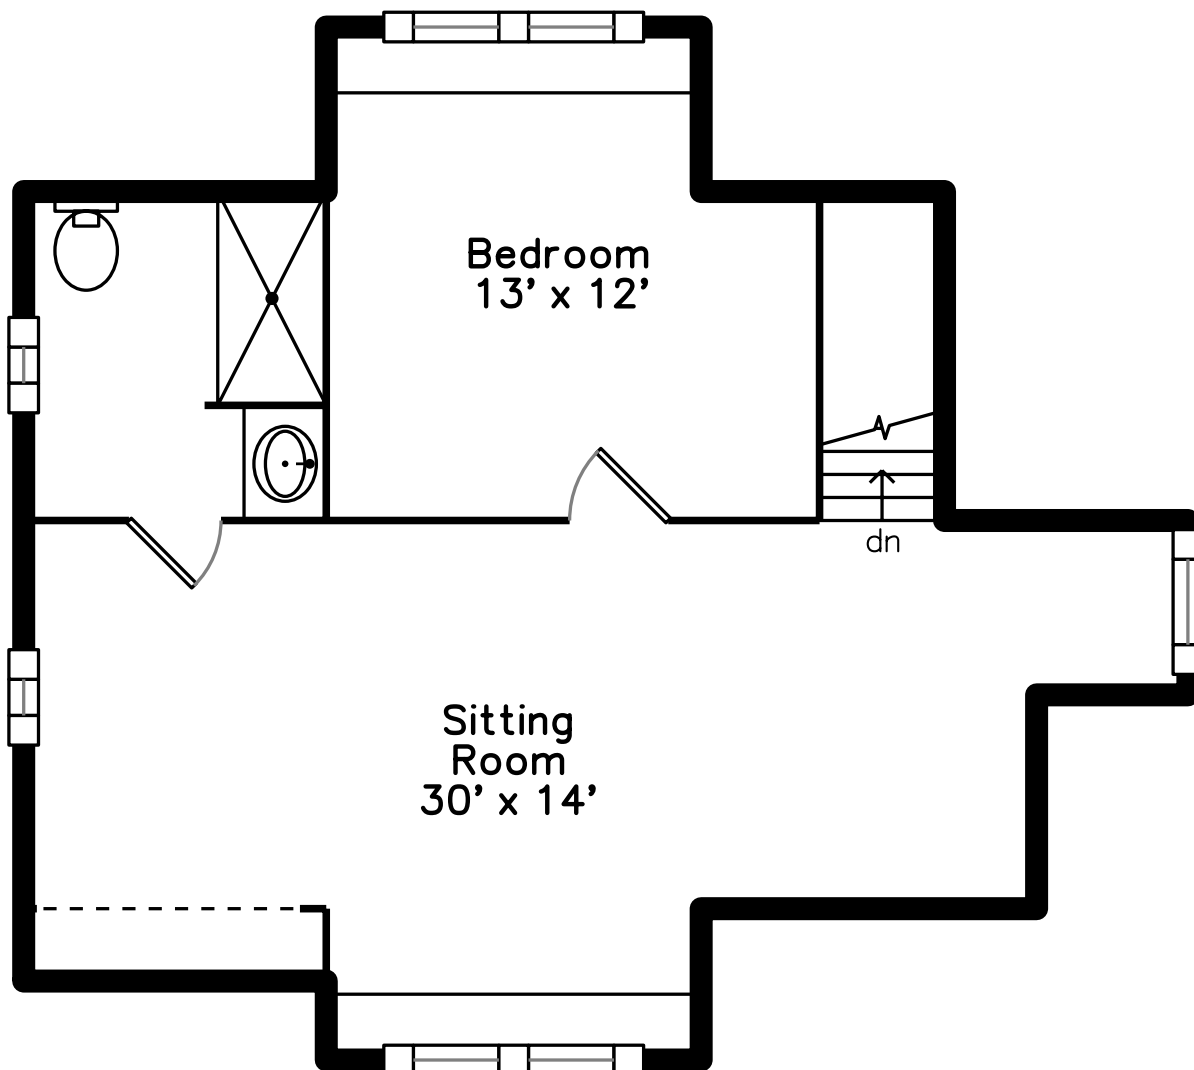

Top

Upper

Main

Lower

130 Clark Street
Newton, MA 02459

PicturePlan by vis-home

Measurements may not be 100% accurate.
Floor plans are provided for convenience only.
Room sizes are not used to calculate area.

Top

Upper

Main

Lower

Outside Front

Outside Front

Outside Front

Outside Front

Living Dining Room

Living Dining Room

Kitchen

Kitchen

Kitchen

Kitchen

Kitchen

Breakfast Room

Half Bathroom

Bedroom

Bedroom

Bedroom

Bedroom

Bedroom

Bedroom

Primary Bedroom