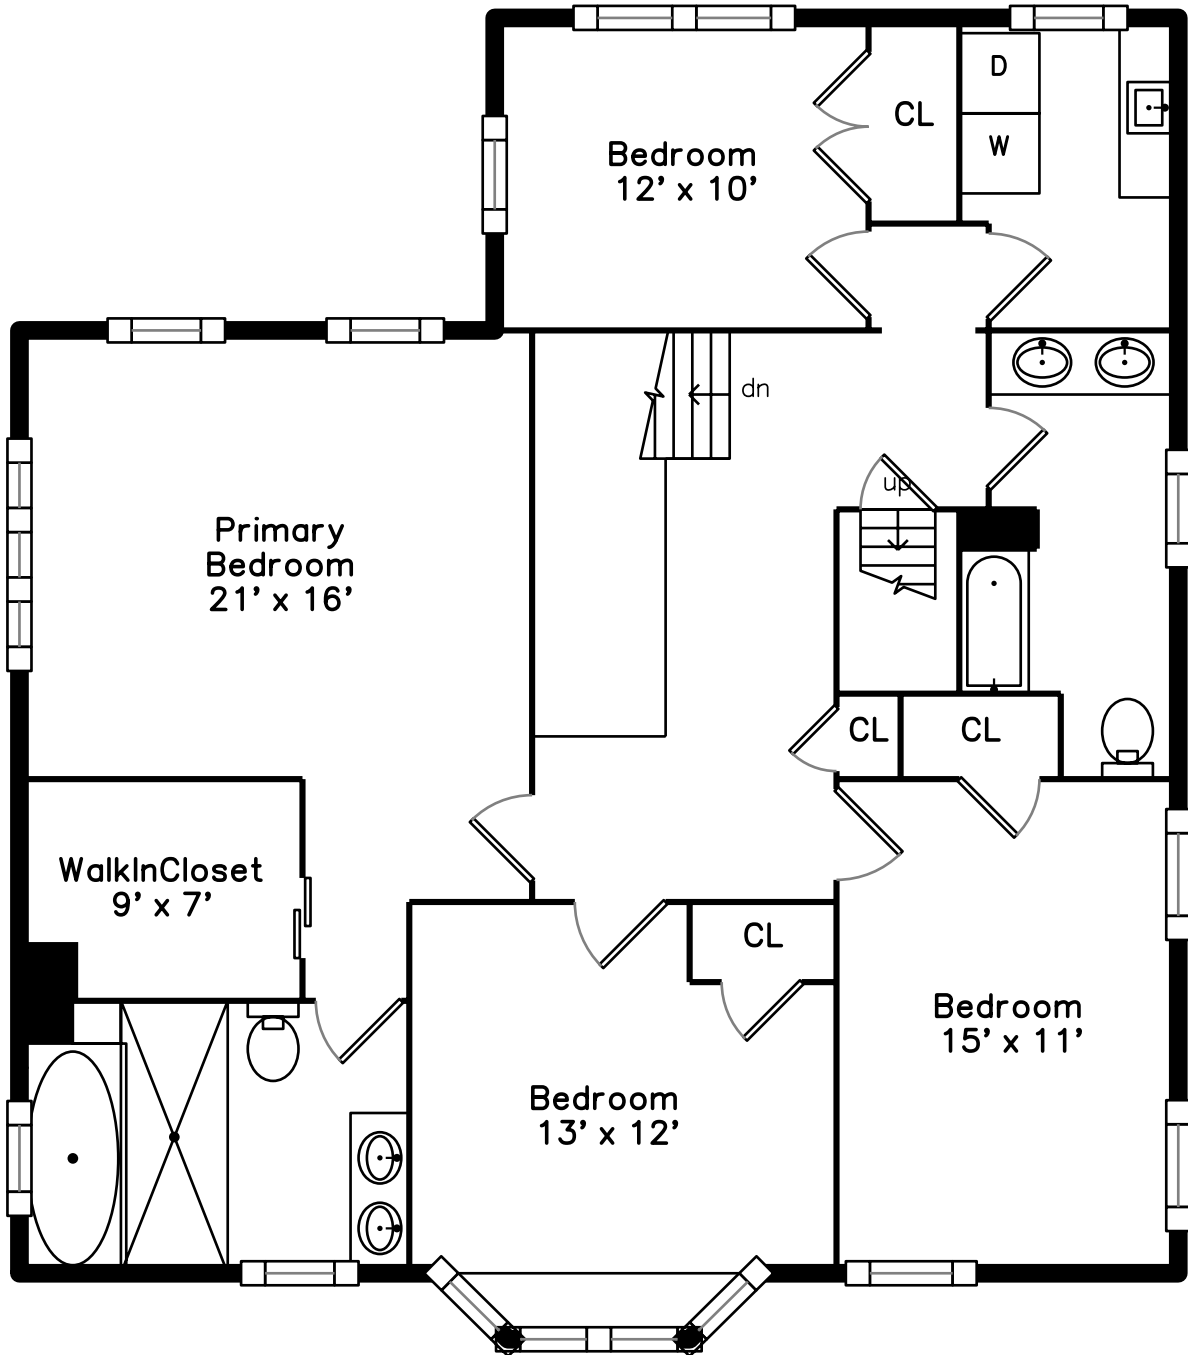

Top

Upper

Main

Lower

130 Clark Street
Newton, MA 02459

PicturePlan by vis-home

Measurements may not be 100% accurate.
Floor plans are provided for convenience only.
Room sizes are not used to calculate area.

Top

Upper

Main

Lower

Outside Front

Outside Front

Outside Front

Outside Front

Living Dining Room

Living Dining Room

Kitchen

Kitchen

Kitchen

Kitchen

Kitchen

Breakfast Room

Sitting Room

Sitting Room

Bedroom 5

Bedroom 5

Bathroom 4

Play Room

Play Room

Play Room