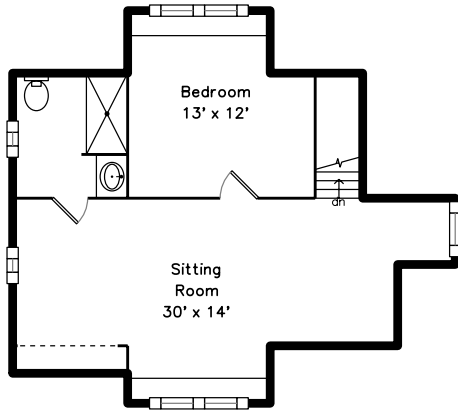

Top

Upper

Main

Lower

130 Clark Street
Newton, MA 02459

PicturePlan by vis-home

Measurements may not be 100% accurate.
Floor plans are provided for convenience only.
Room sizes are not used to calculate area.

Top

Upper

Main

Lower

Outside Front

Outside Front

Outside Front

Outside Front

Half Bathroom

Bedroom

Bedroom

Bedroom

Bedroom

Bedroom

Bedroom

Primary Bedroom

Sitting Room

Sitting Room

Bedroom 5

Bedroom 5

Bathroom 4

Play Room

Play Room

Play Room