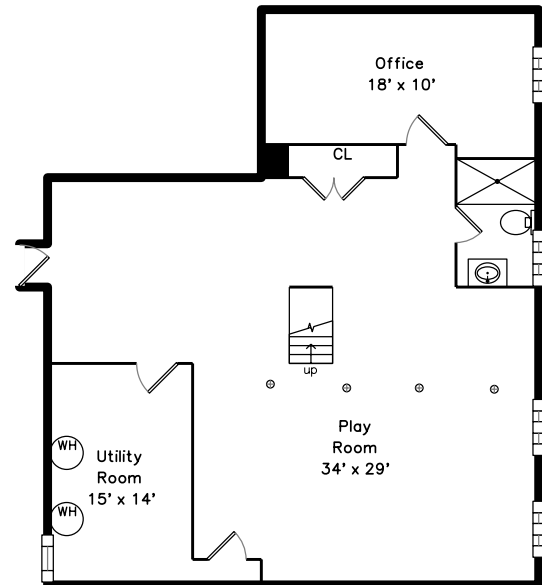

Top

Upper

Main

Lower

130 Clark Street
Newton, MA 02459

PicturePlan by vis-home

Measurements may not be 100% accurate.
Floor plans are provided for convenience only.
Room sizes are not used to calculate area.

Top

Upper

Main

Lower

Outside Front

Outside Front

Outside Front

Outside Front

Backyard

Garage

Outside Back

Backyard

Living Dining Room

Living Dining Room

Living Dining Room

Living Dining Room

Living Dining Room

Living Dining Room

Kitchen

Kitchen

Kitchen

Kitchen

Kitchen

Breakfast Room