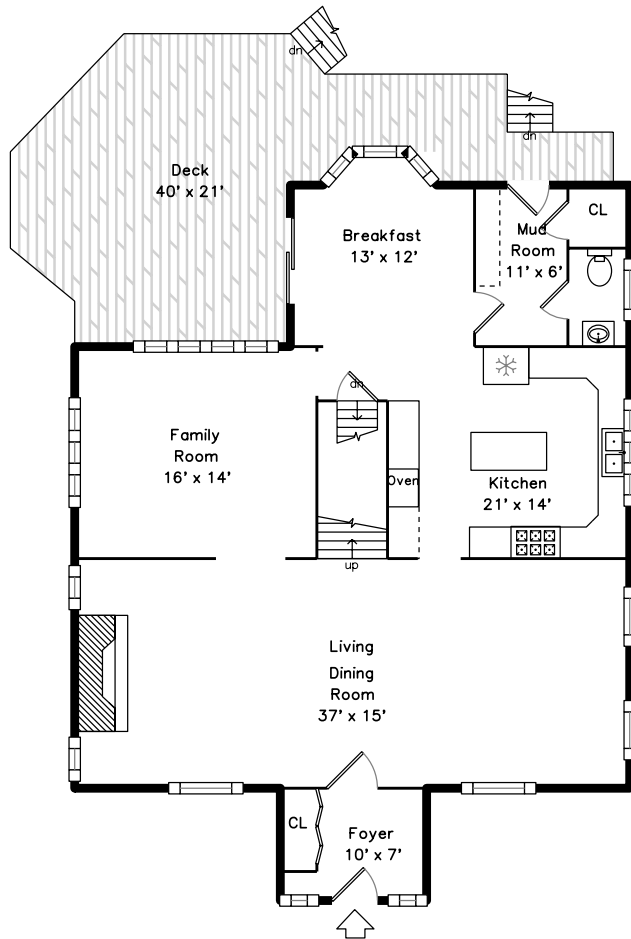

Top

Upper

Main

Lower

130 Clark Street
Newton, MA 02459

PicturePlan by vis-home

Measurements may not be 100% accurate.
Floor plans are provided for convenience only.
Room sizes are not used to calculate area.

Top

Upper

Main

Lower

Outside Front

Outside Front

Outside Front

Outside Front

Living Dining Room

Living Dining Room

Kitchen

Kitchen

Kitchen

Kitchen

Kitchen

Breakfast Room

Sitting Room

Sitting Room

Bedroom 5

Bedroom 5

Bathroom 4

Play Room

Play Room

Play Room