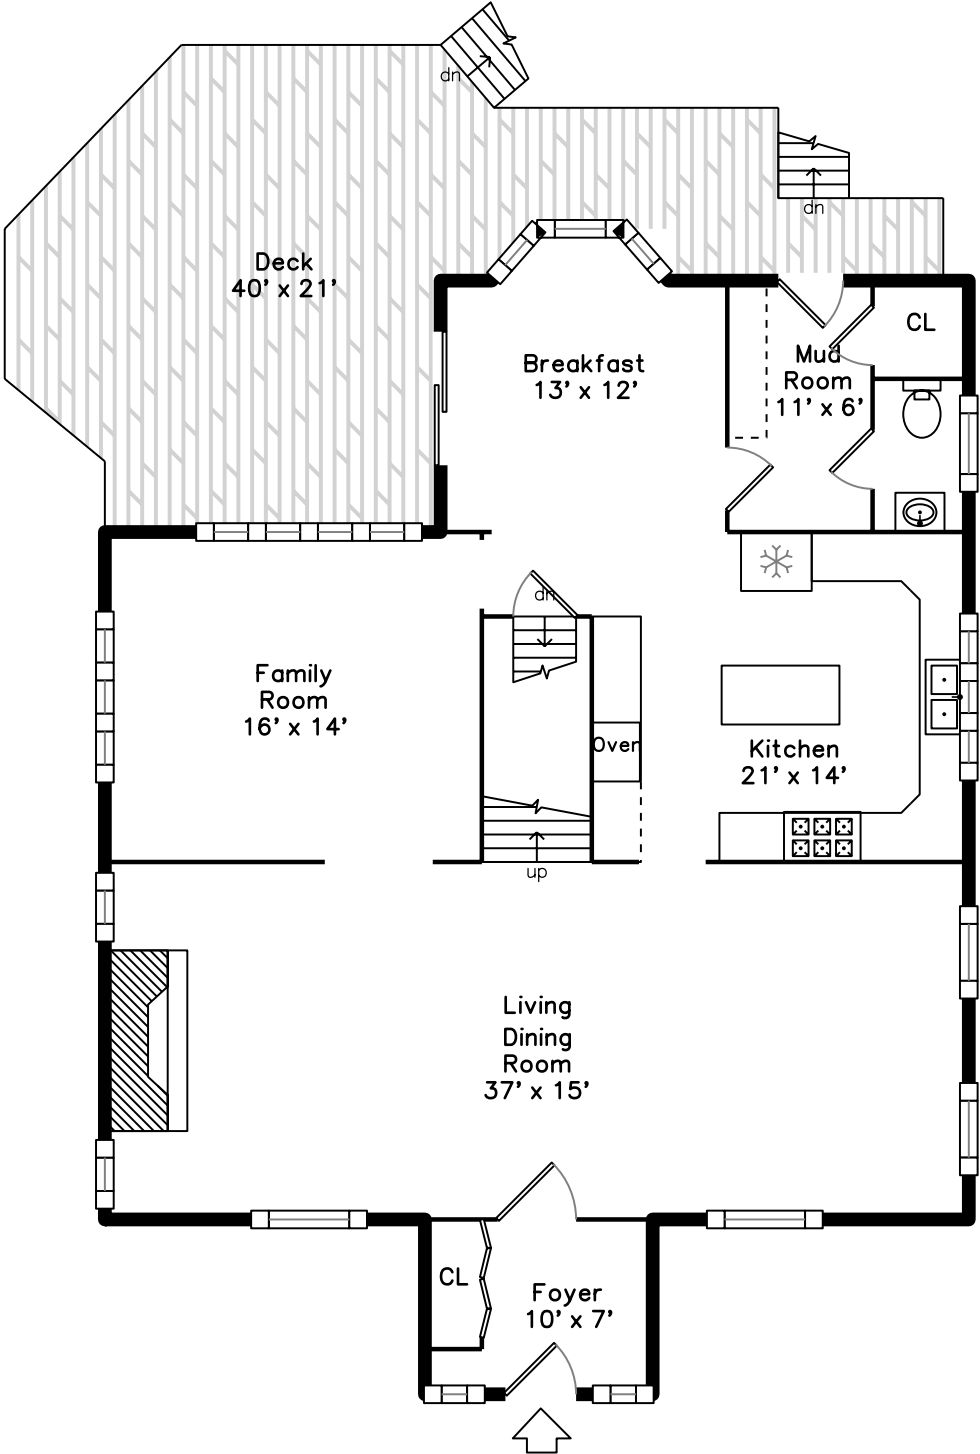

Top

Upper

Main

Lower

130 Clark Street
Newton, MA 02459

PicturePlan by vis-home

Measurements may not be 100% accurate.
Floor plans are provided for convenience only.
Room sizes are not used to calculate area.

Top

Upper

Main

Lower

Outside Front

Outside Front

Outside Front

Outside Front

Backyard

Garage

Outside Back

Backyard

Living Dining Room

Living Dining Room

Living Dining Room

Living Dining Room

Living Dining Room

Living Dining Room

Kitchen

Kitchen

Kitchen

Kitchen

Kitchen

Breakfast Room