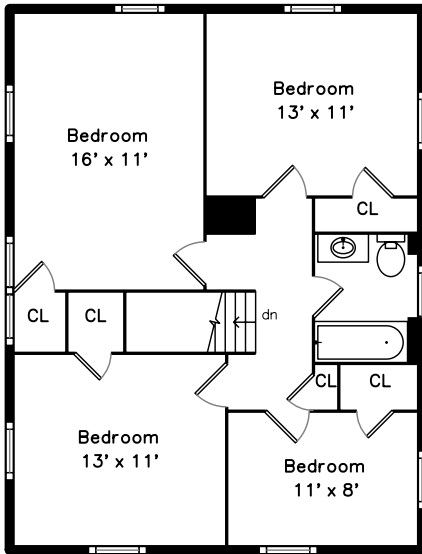

Upper

Main

Lower

51 Stevens Road
Needham, MA 02492

PicturePlan by  vis-home

Measurements may not be 100% accurate.
Floor plans are provided for convenience only.
Room sizes are not used to calculate area.

Upper

Backyard

Living Room

Living Room

Living Room

Living Room

Dining Room

Dining Room

Dining Room

Dining Room

Kitchen

Kitchen

Kitchen

Kitchen

Family Room

Family Room

Family Room

Family Room

Bathroom

Bedroom

Bedroom

Bedroom

Bedroom

Bedroom

Bedroom