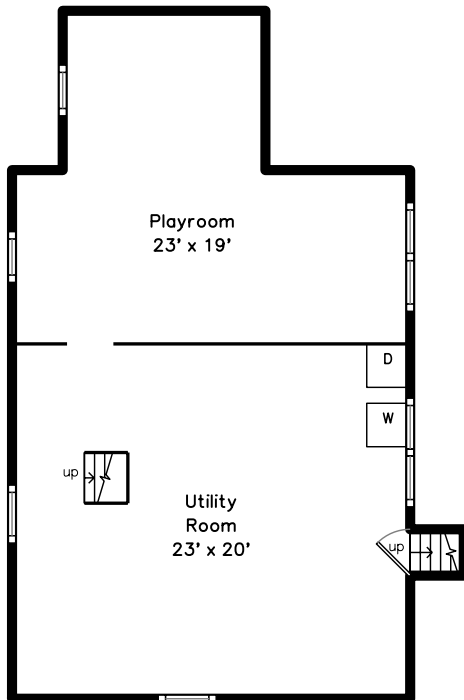

Upper

Main

Lower

51 Stevens Road
Needham, MA 02492

PicturePlan by  vis-home

Measurements may not be 100% accurate.
Floor plans are provided for convenience only.
Room sizes are not used to calculate area.

Upper

Backyard

Living Room

Living Room

Living Room

Living Room

Dining Room

Dining Room

Dining Room

Dining Room

Kitchen

Kitchen

Kitchen

Kitchen

Family Room

Family Room

Family Room

Family Room

Bathroom

Bedroom

Bedroom

Bedroom

Bedroom

Bedroom

Bedroom