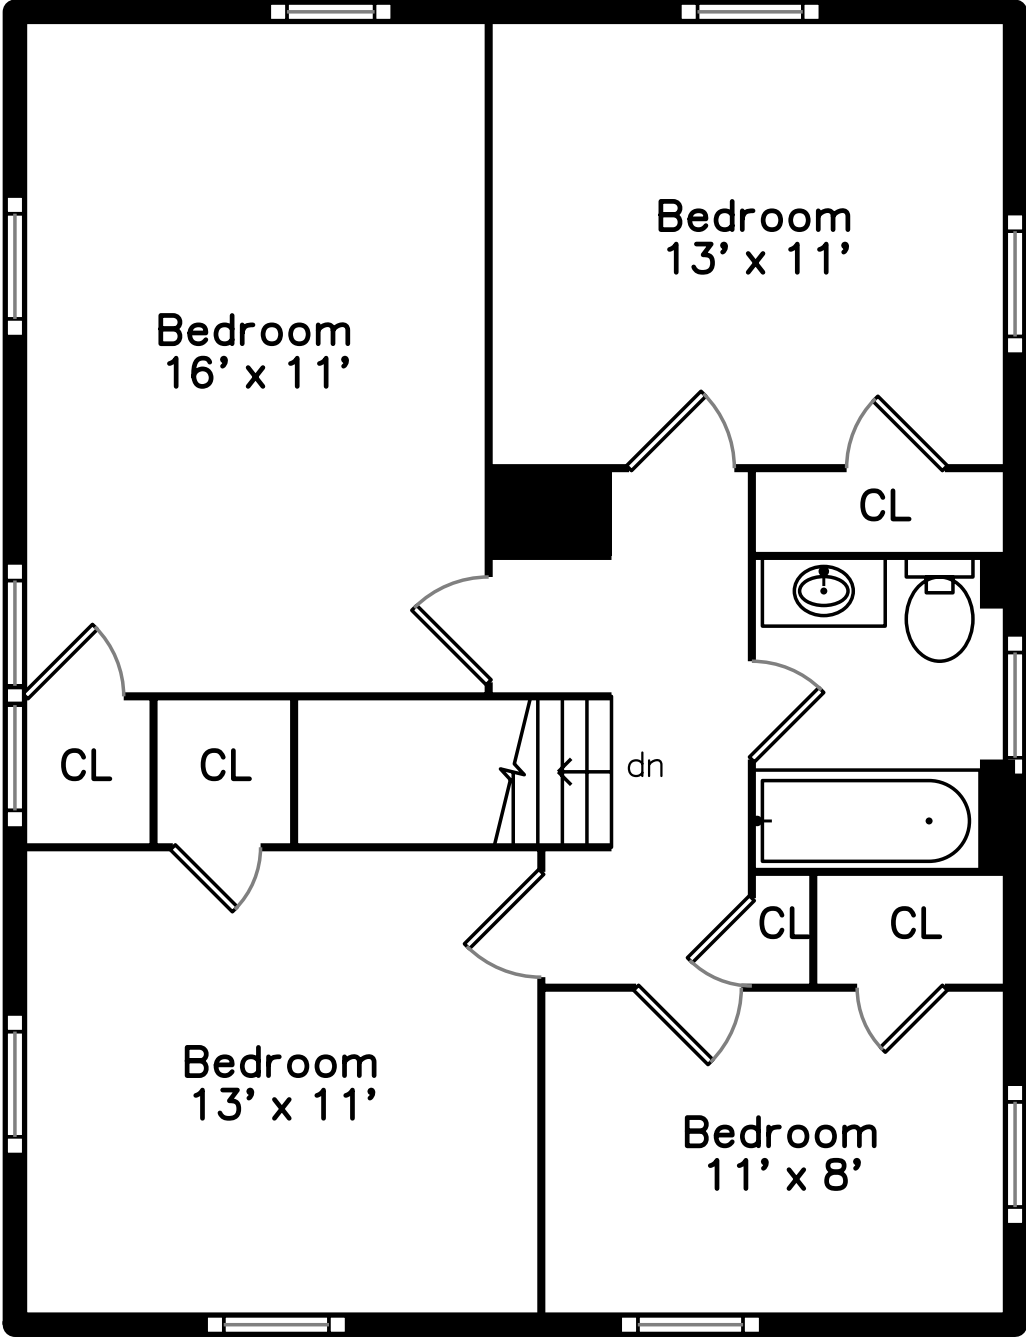

Upper

Main

Lower

51 Stevens Road
Needham, MA 02492

PicturePlan by  vis-home

Measurements may not be 100% accurate.
Floor plans are provided for convenience only.
Room sizes are not used to calculate area.

Upper

Backyard

Living Room

Living Room

Living Room

Living Room

Dining Room

Dining Room

Dining Room

Dining Room

Kitchen

Kitchen

Kitchen

Kitchen

Family Room

Family Room

Family Room

Family Room

Bathroom

Bedroom

Bedroom

Bedroom

Bedroom

Bedroom

Bedroom