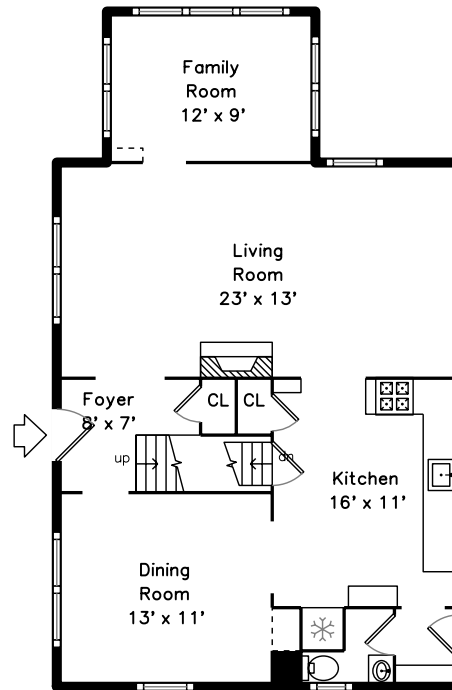

Upper

Main

Lower

51 Stevens Road
Needham, MA 02492

PicturePlan by  vis-home

Measurements may not be 100% accurate.
Floor plans are provided for convenience only.
Room sizes are not used to calculate area.

Upper

Backyard

Living Room

Living Room

Living Room

Living Room

Dining Room

Dining Room

Dining Room

Dining Room

Kitchen

Kitchen

Kitchen

Kitchen

Family Room

Family Room

Family Room

Family Room

Bathroom

Bedroom

Bedroom

Bedroom

Bedroom

Bedroom

Bedroom