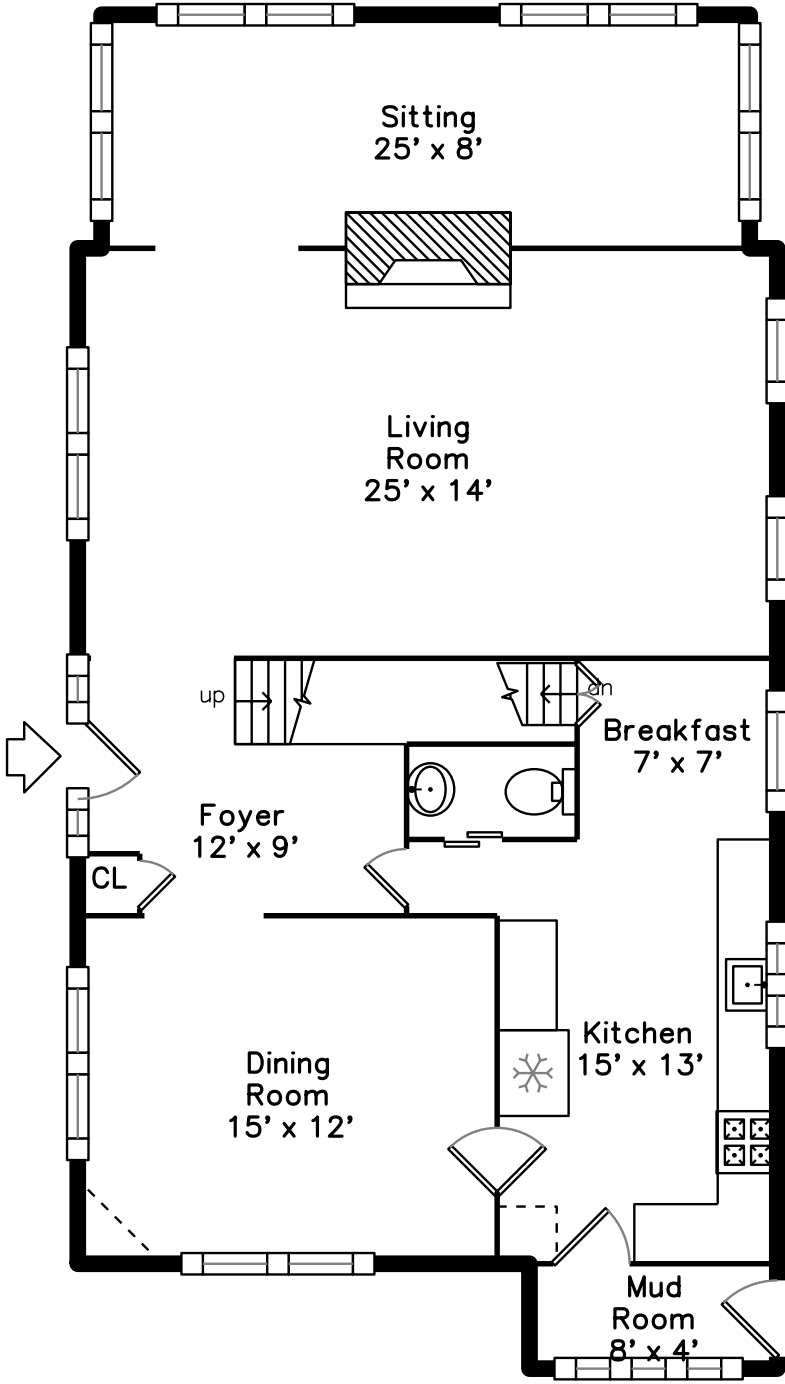

Top

Upper

Lower

Main

34 Converse Avenue Newton, MA 02458

PicturePlan by  vis-home

Measurements may not be 100% accurate.
Floor plans are provided for convenience only.
Room sizes are not used to calculate area.

Top

Upper

Main

Lower

Outside

Outside

Outside

Backyard

Dining Room

Dining Room

Kitchen

Kitchen

Kitchen

Kitchen

Breakfast

Sitting

Sitting

Bathroom

Hall

Bedroom

Bedroom

Bedroom

Bedroom

Primary Bedroom