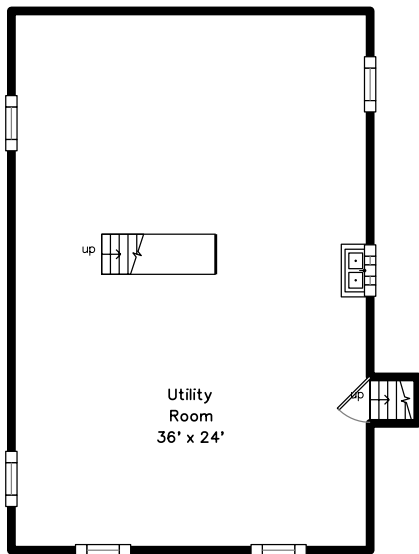

Top

Upper

Lower

Main

34 Converse Avenue Newton, MA 02458

PicturePlan by  vis-home

Measurements may not be 100% accurate.
Floor plans are provided for convenience only.
Room sizes are not used to calculate area.

Top

Upper

Main

Lower

Outside

Outside

Outside

Backyard

Backyard

Backyard

Garage

Patio

Patio

Foyer

Living Room

Living Room

Sitting

Bathroom

Hall

Bedroom

Bedroom

Bedroom

Bedroom

Primary Bedroom