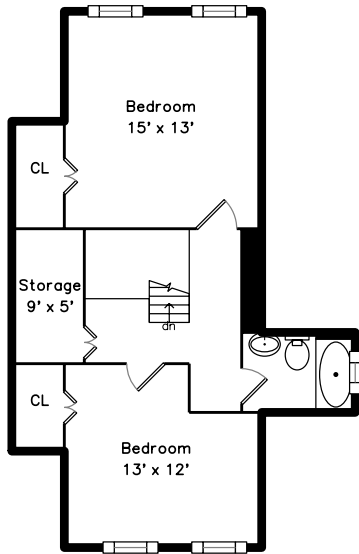

Top

Upper

Lower

Main

34 Converse Avenue Newton, MA 02458

PicturePlan by  vis-home

Measurements may not be 100% accurate.
Floor plans are provided for convenience only.
Room sizes are not used to calculate area.

Top

Upper

Main

Lower

Outside

Outside

Outside

Backyard

Sitting

Bathroom

Hall

Bedroom

Bedroom

Bedroom

Bedroom

Primary Bedroom

Primary Bedroom

Primary Bedroom

Bathroom

Primary Bathroom

Bedroom

Bedroom

Bedroom

Bathroom