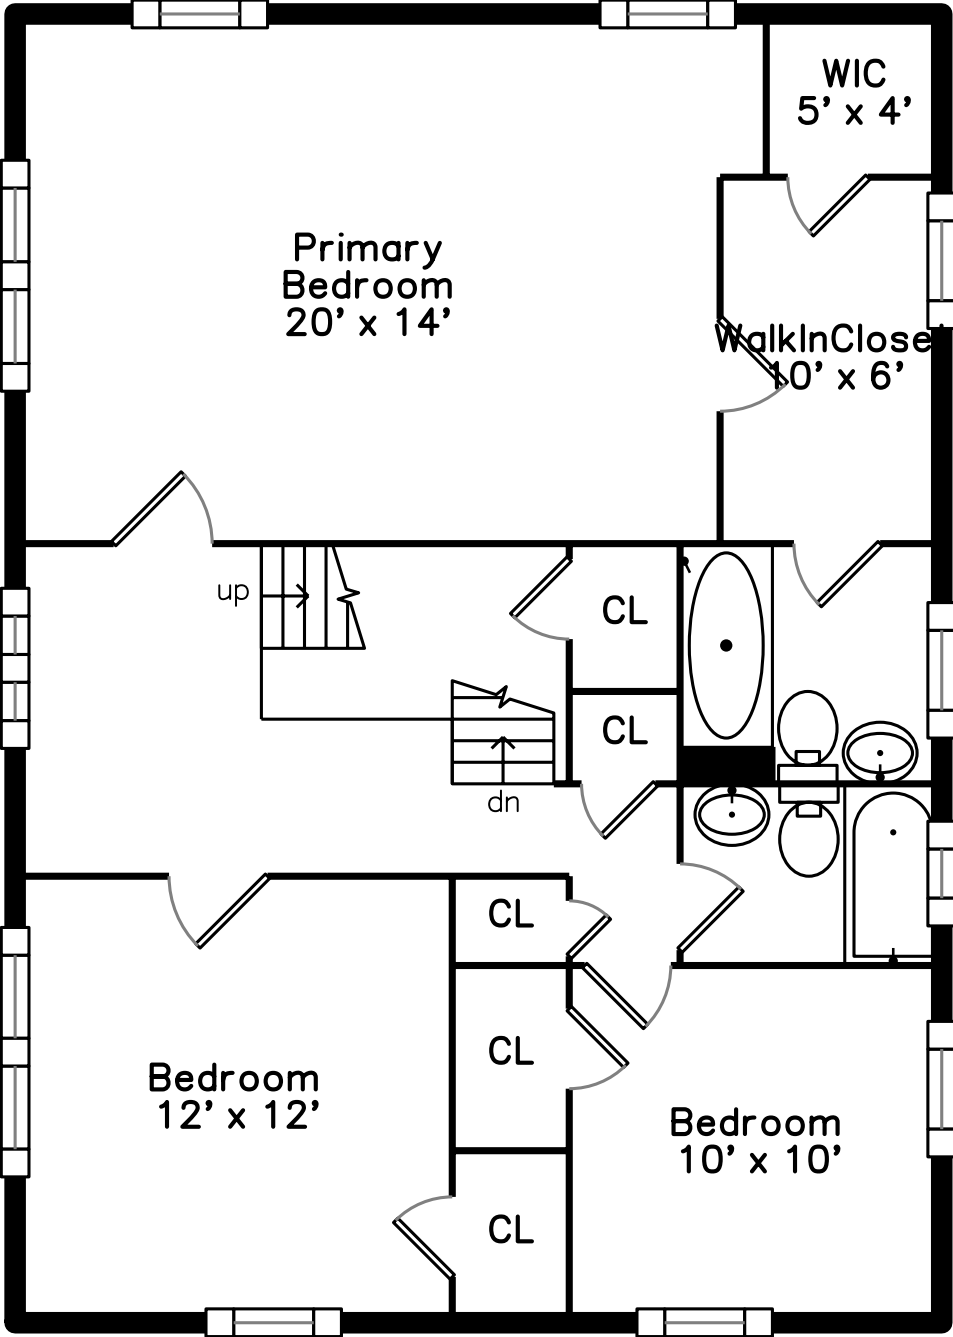

Top

Upper

Lower

Main

34 Converse Avenue Newton, MA 02458

PicturePlan by  vis-home

Measurements may not be 100% accurate.
Floor plans are provided for convenience only.
Room sizes are not used to calculate area.

Top

Upper

Main

Lower

Outside

Outside

Outside

Backyard

Dining Room

Dining Room

Kitchen

Kitchen

Kitchen

Kitchen

Breakfast

Sitting

Sitting

Bathroom

Hall

Bedroom

Bedroom

Bedroom

Bedroom

Primary Bedroom