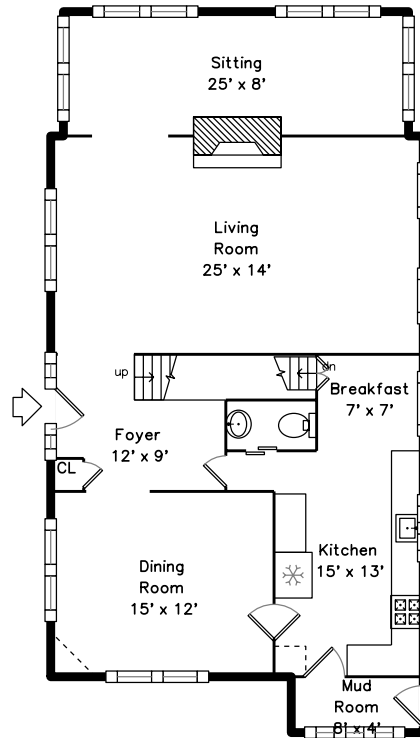

Top

Upper

Lower

Main

34 Converse Avenue Newton, MA 02458

PicturePlan by  vis-home

Measurements may not be 100% accurate.
Floor plans are provided for convenience only.
Room sizes are not used to calculate area.

Top

Upper

Main

Lower

Outside

Outside

Outside

Backyard

Dining Room

Dining Room

Kitchen

Kitchen

Kitchen

Kitchen

Breakfast

Sitting

Sitting

Bathroom

Hall

Bedroom

Bedroom

Bedroom

Bedroom

Primary Bedroom