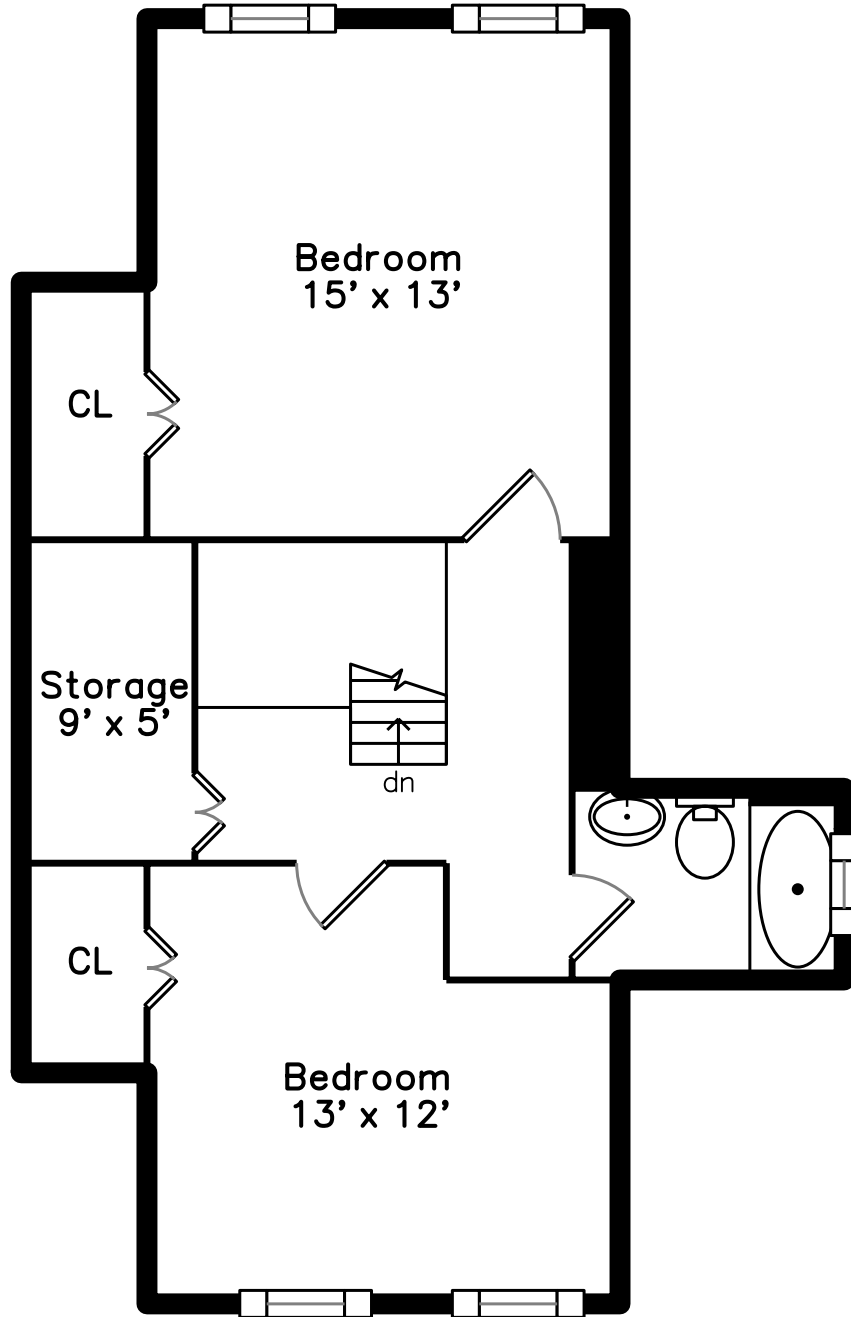

Top

Upper

Lower

Main

34 Converse Avenue Newton, MA 02458

PicturePlan by  vis-home

Measurements may not be 100% accurate.
Floor plans are provided for convenience only.
Room sizes are not used to calculate area.

Top

Upper

Main

Lower

Outside

Outside

Outside

Backyard

Sitting

Bathroom

Hall

Bedroom

Bedroom

Bedroom

Bedroom

Primary Bedroom

Primary Bedroom

Primary Bedroom

Bathroom

Primary Bathroom

Bedroom

Bedroom

Bedroom

Bathroom