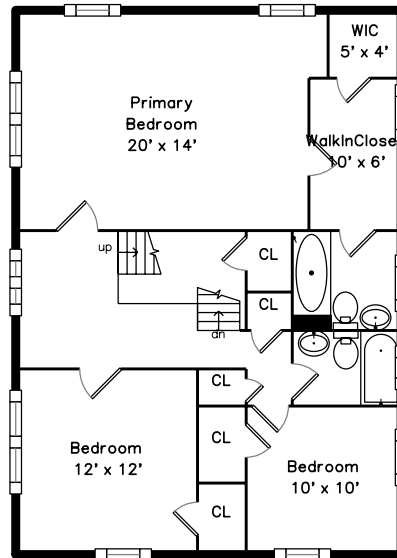

Top

Upper

Lower

Main

34 Converse Avenue Newton, MA 02458

PicturePlan by  vis-home

Measurements may not be 100% accurate.
Floor plans are provided for convenience only.
Room sizes are not used to calculate area.

Top

Upper

Main

Lower

Outside

Outside

Outside

Backyard

Sitting

Bathroom

Hall

Bedroom

Bedroom

Bedroom

Bedroom

Primary Bedroom

Primary Bedroom

Primary Bedroom

Bathroom

Primary Bathroom

Bedroom

Bedroom

Bedroom

Bathroom