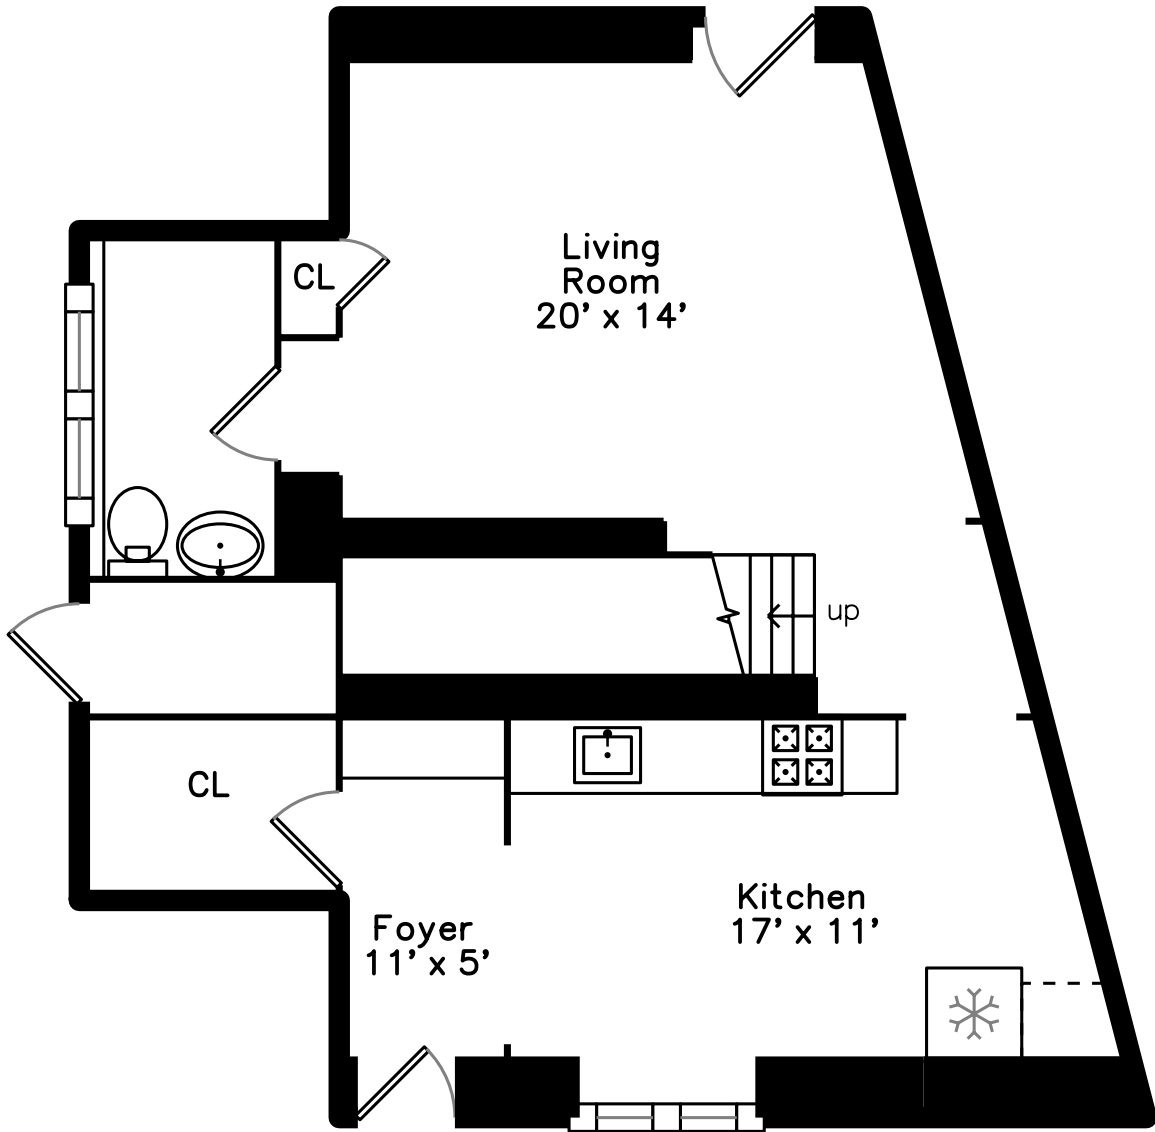

Upper

Main

**30 Columbus Avenue
Waltham, MA 02451**

PicturePlan by  vis-home

Measurements may not be 100% accurate.
Floor plans are provided for convenience only.
Room sizes are not used to calculate area.

Upper

Main

Outside

Outside

Outside

Outside

Outside

Outside

Outside

Outside

Outside

Outside

Outside

Foyer

Foyer

Living Room

Living Room

Living Room

Living Room

Living Room

Living Room

Living Room

Living Room

Kitchen