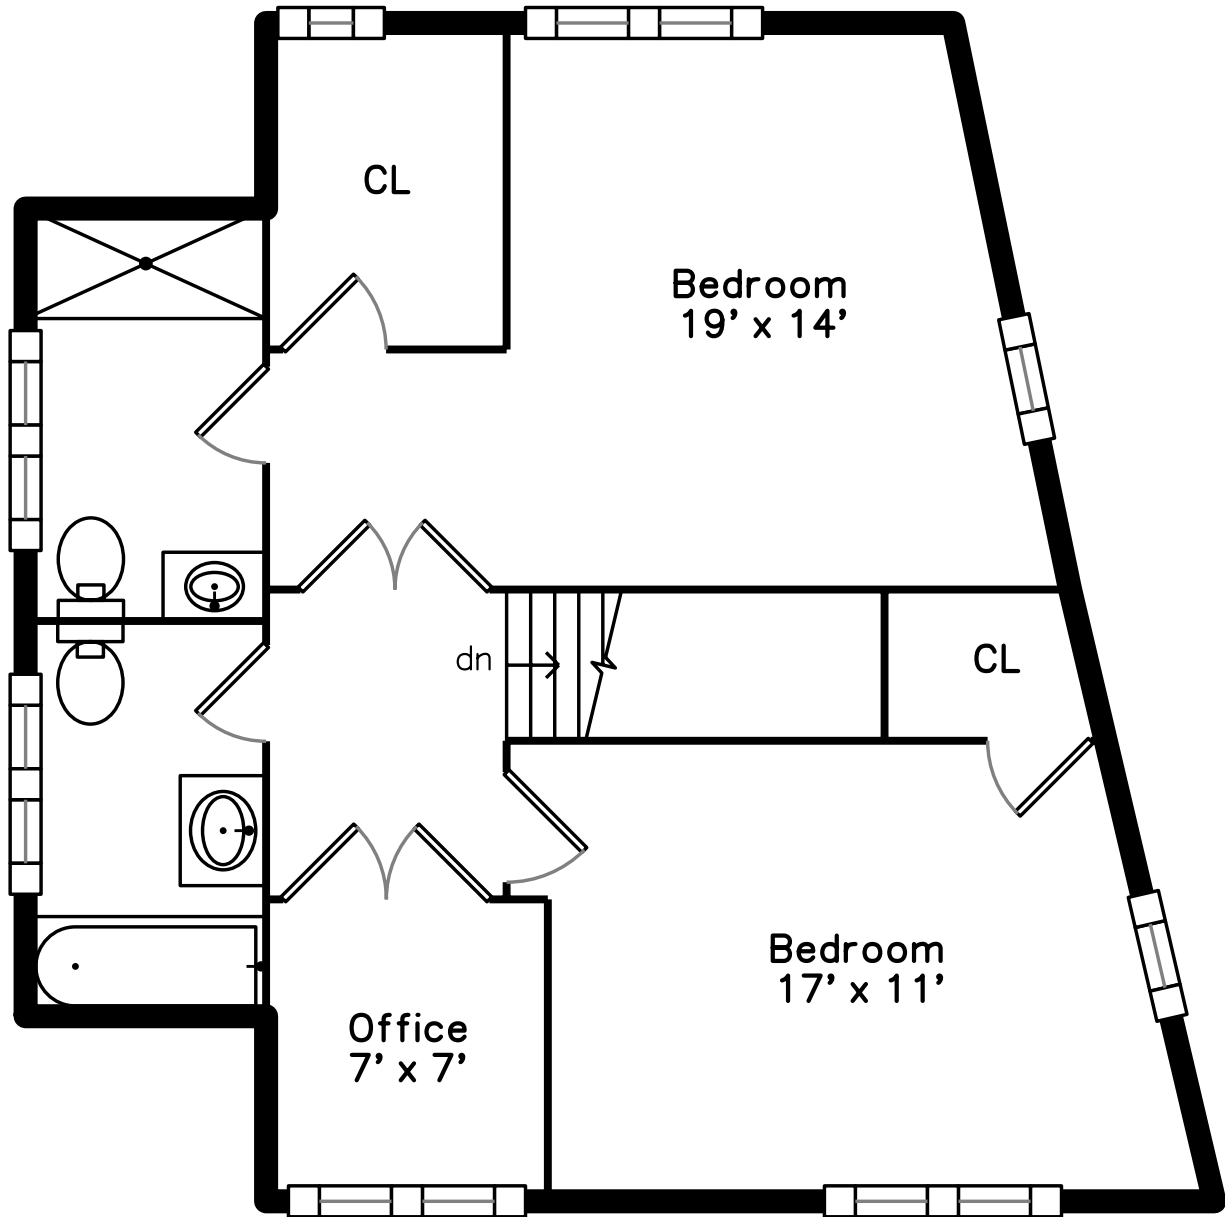

Upper

Main

**30 Columbus Avenue
Waltham, MA 02451**

PicturePlan by  vis-home

Measurements may not be 100% accurate.
Floor plans are provided for convenience only.
Room sizes are not used to calculate area.

Upper

Main

Outside

Outside

Outside

Outside

Outside

Outside

Outside

Outside

Outside

Outside

Outside

Foyer

Foyer

Living Room

Living Room

Living Room

Living Room

Living Room

Living Room

Living Room

Living Room

Kitchen