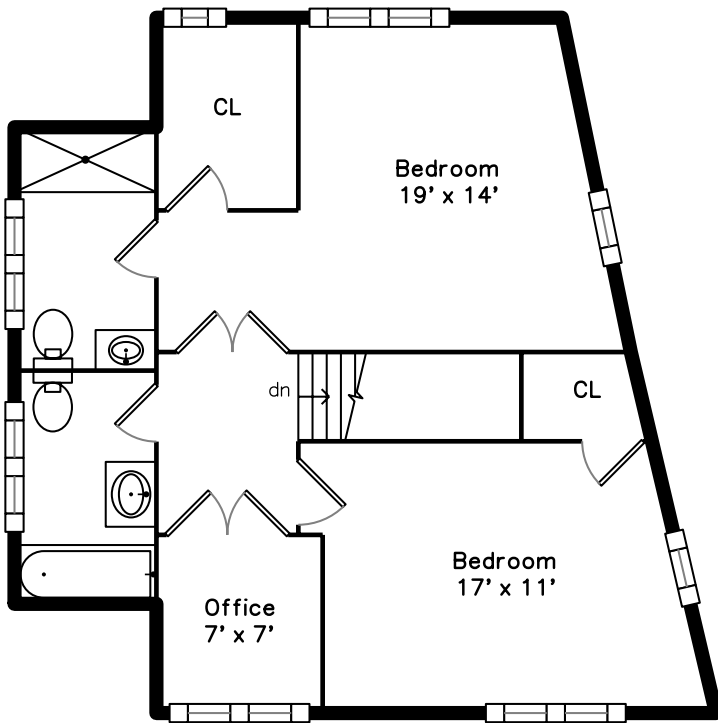

Upper

Main

**30 Columbus Avenue
Waltham, MA 02451**

PicturePlan by  vis-home

Measurements may not be 100% accurate.
Floor plans are provided for convenience only.
Room sizes are not used to calculate area.

Upper

Main

Outside

Outside

Outside

Outside

Outside

Outside

Outside

Outside

Outside

Outside

Outside

Foyer

Foyer

Living Room

Living Room

Living Room

Living Room

Living Room

Living Room

Living Room

Living Room

Kitchen