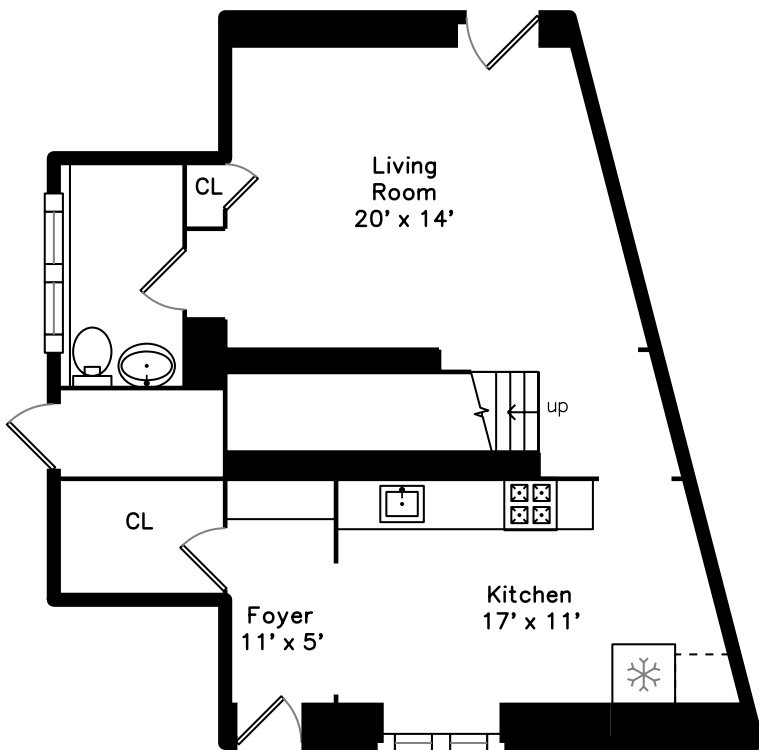

Upper

Main

**30 Columbus Avenue
Waltham, MA 02451**

PicturePlan by  vis-home

Measurements may not be 100% accurate.
Floor plans are provided for convenience only.
Room sizes are not used to calculate area.

Upper

Main

Outside

Outside

Outside

Outside

Outside

Outside

Outside

Outside

Outside

Outside

Outside

Foyer

Foyer

Living Room

Living Room

Living Room

Living Room

Living Room

Living Room

Living Room

Living Room

Kitchen