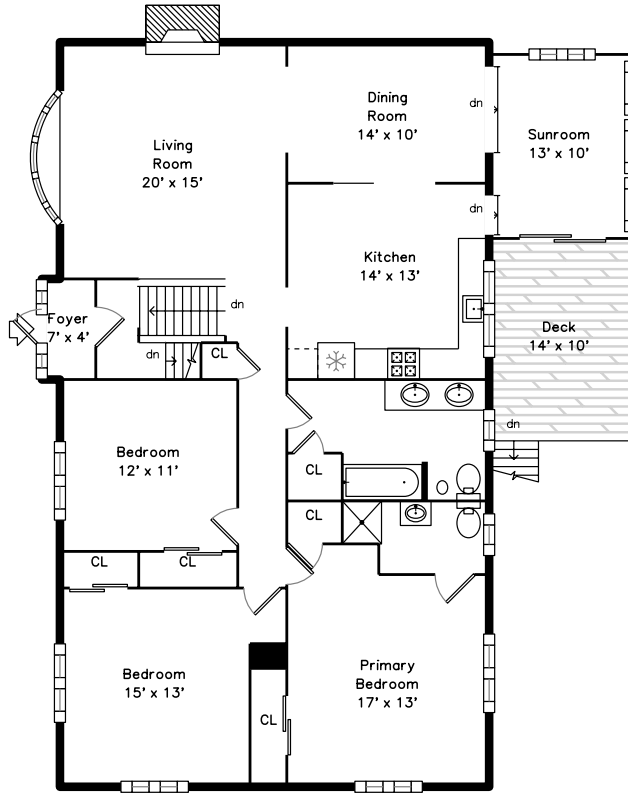

Main

Lower

7 Rivers Lane
Stoneham, MA 02180

PicturePlan by  vis-home

Measurements may not be 100% accurate.
Floor plans are provided for convenience only.
Room sizes are not used to calculate area.

Main

Lower

Bocce Court

Covered Patio