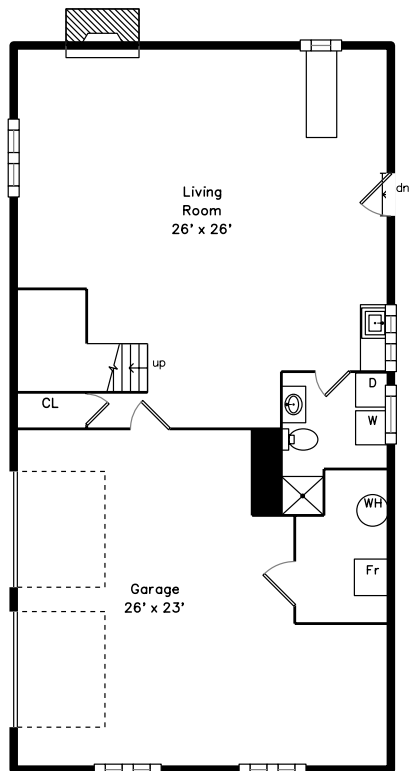

Main

Lower

7 Rivers Lane
Stoneham, MA 02180

PicturePlan by  vis-home

Measurements may not be 100% accurate.
Floor plans are provided for convenience only.
Room sizes are not used to calculate area.

Main

Lower

Bocce Court

Covered Patio