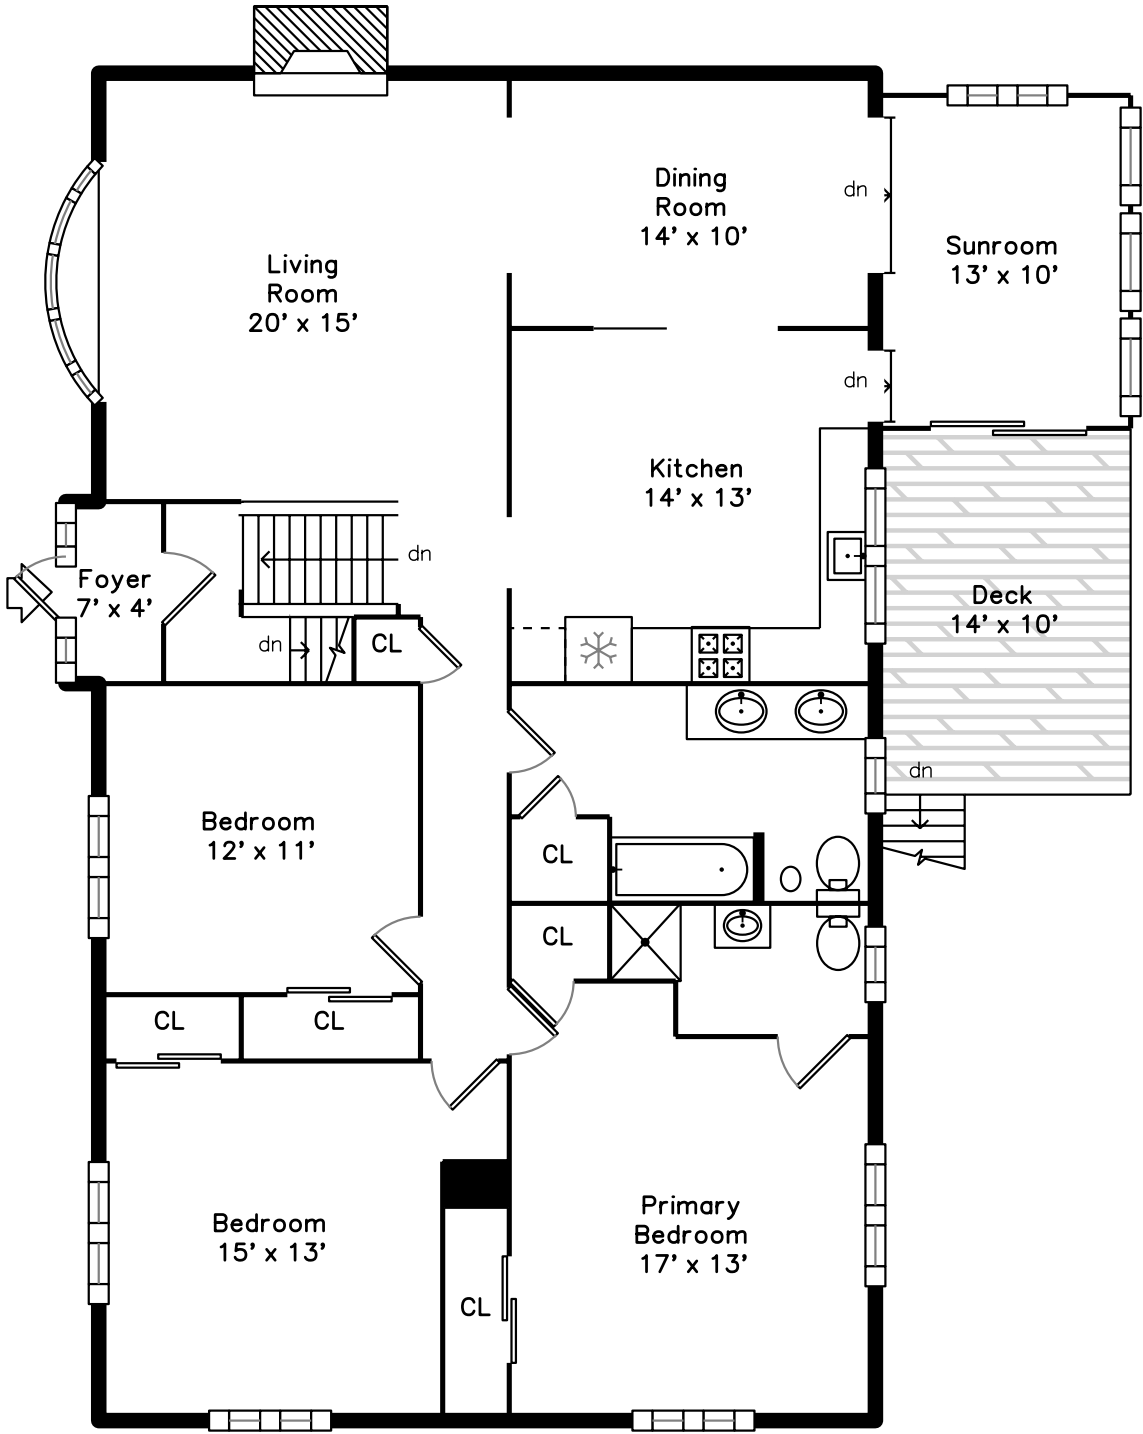

Main

Lower

7 Rivers Lane
Stoneham, MA 02180

PicturePlan by  vis-home

Measurements may not be 100% accurate.
Floor plans are provided for convenience only.
Room sizes are not used to calculate area.

Main

Lower

Bocce Court

Covered Patio