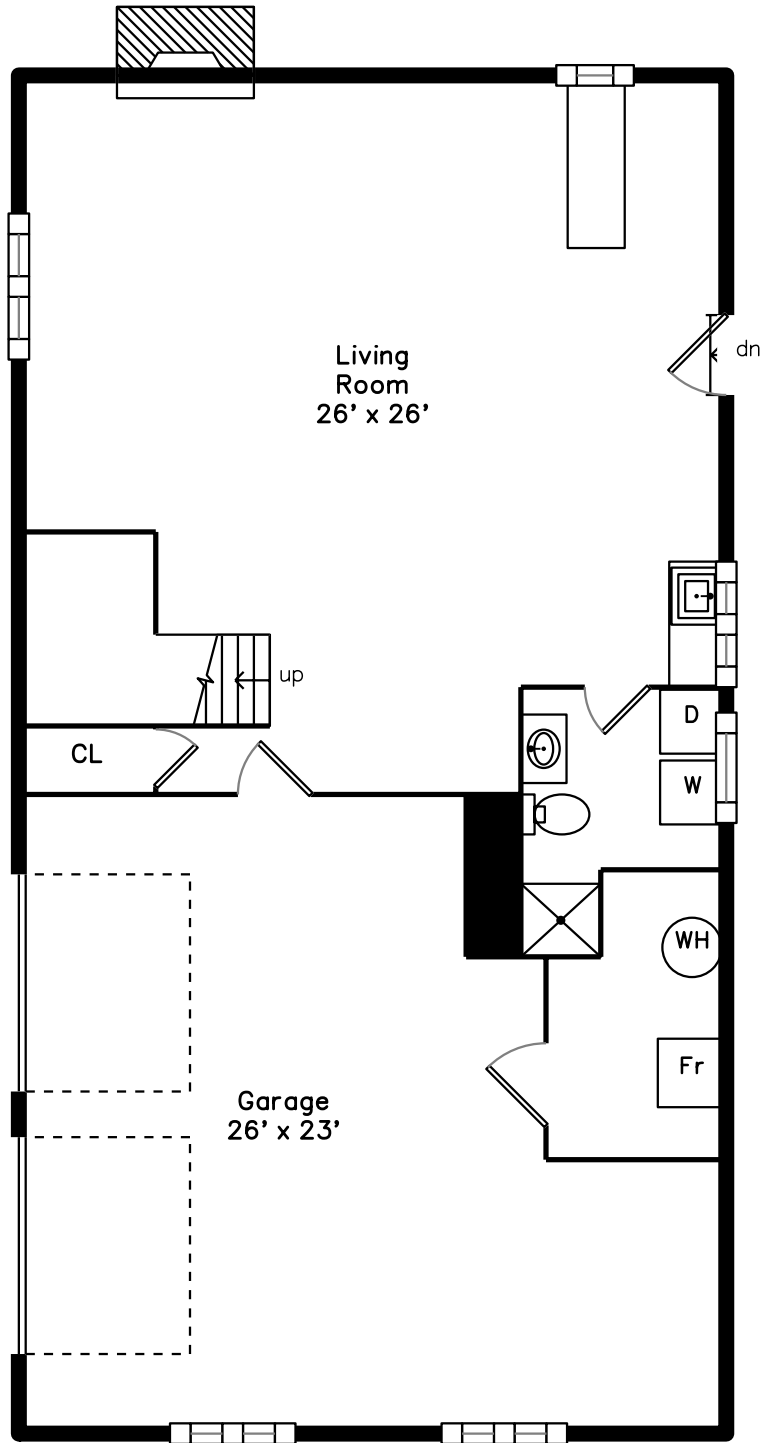

Main

Lower

7 Rivers Lane
Stoneham, MA 02180

PicturePlan by  vis-home

Measurements may not be 100% accurate.
Floor plans are provided for convenience only.
Room sizes are not used to calculate area.

Main

Lower

Bocce Court

Covered Patio