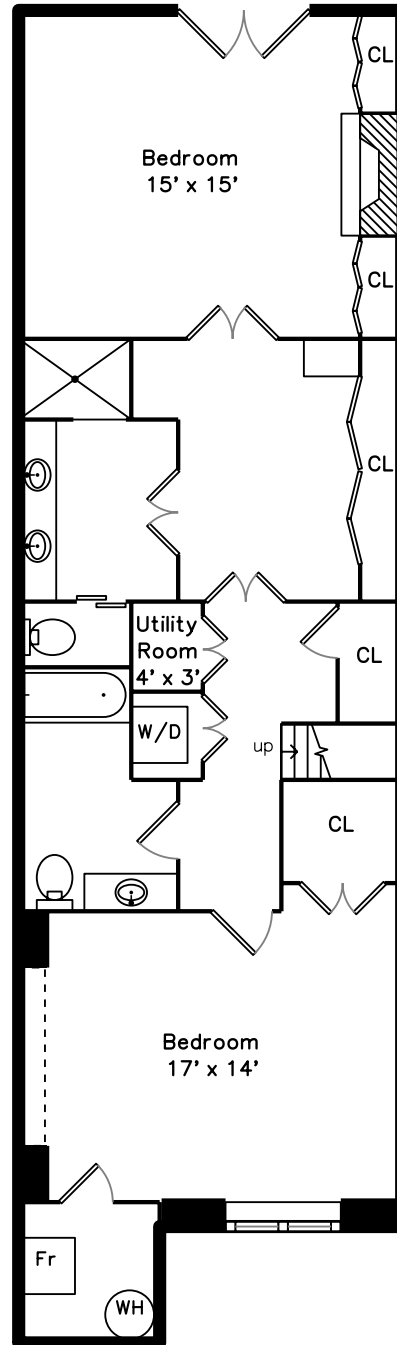

Main

Lower

179 Beacon Street 1
Boston, MA 02116

PicturePlan by  vis-home

Measurements may not be 100% accurate.
Floor plans are provided for convenience only.
Room sizes are not used to calculate area.

Main

Lower

Outside

Outside

Outside

Back

Back

Back

Back

Back

Foyer

Foyer

Foyer

Foyer

Living Room

Living Room

Living Room

Kitchen

Kitchen

Kitchen

Bathroom

Bathroom

Bathroom

Stair

Bedroom