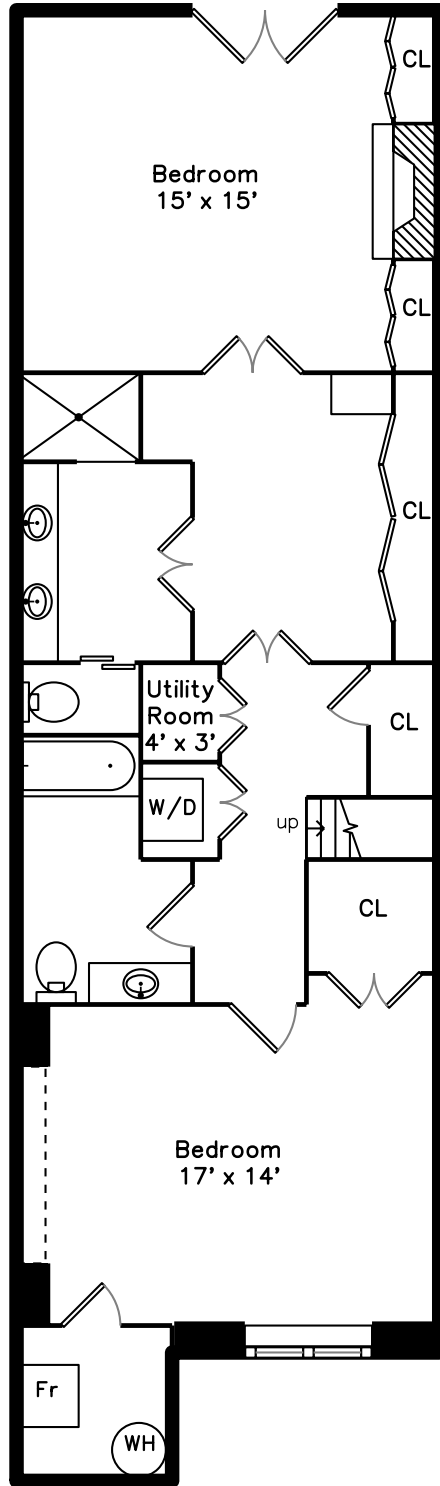

Main

Lower

179 Beacon Street 1
Boston, MA 02116

PicturePlan by  vis-home

Measurements may not be 100% accurate.
Floor plans are provided for convenience only.
Room sizes are not used to calculate area.

Main

Lower

Outside

Outside

Outside

Back

Back

Back

Back

Back

Foyer

Foyer

Foyer

Foyer

Living Room

Living Room

Living Room

Kitchen

Kitchen

Kitchen

Bathroom

Bathroom

Bathroom

Stair

Bedroom