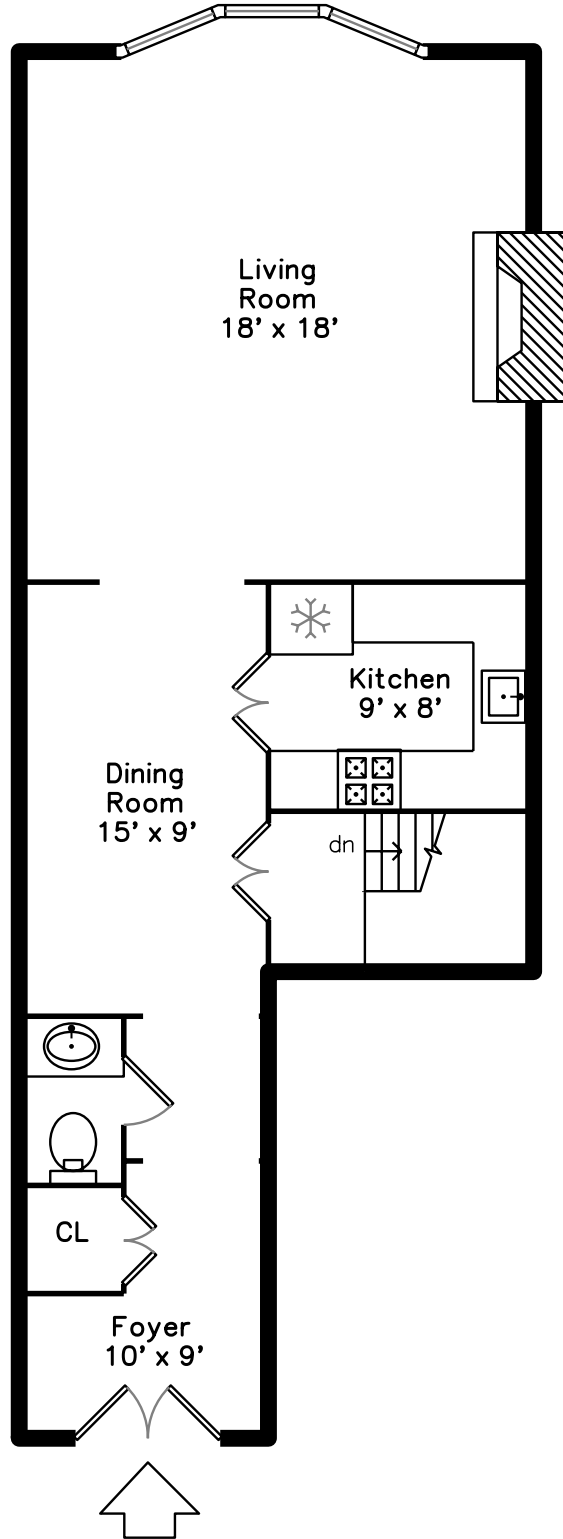

Main

Lower

179 Beacon Street 1
Boston, MA 02116

PicturePlan by  vis-home

Measurements may not be 100% accurate.
Floor plans are provided for convenience only.
Room sizes are not used to calculate area.

Main

Lower

Outside

Outside

Outside

Back

Back

Back

Back

Back

Foyer

Foyer

Foyer

Foyer

Living Room

Living Room

Living Room