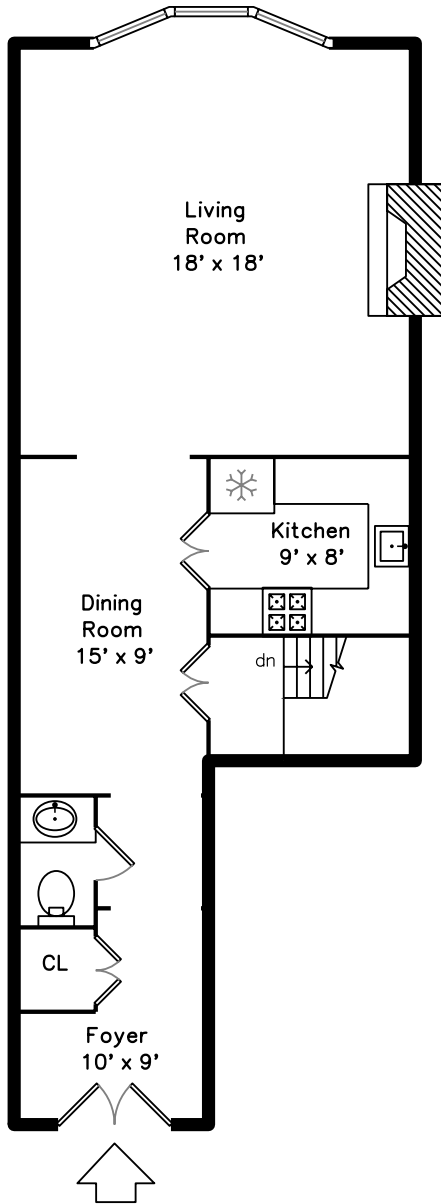

Main

Lower

179 Beacon Street 1
Boston, MA 02116

PicturePlan by  vis-home

Measurements may not be 100% accurate.
Floor plans are provided for convenience only.
Room sizes are not used to calculate area.

Main

Lower

Outside

Outside

Outside

Back

Back

Back

Back

Back

Foyer

Foyer

Foyer

Foyer

Living Room

Living Room

Living Room