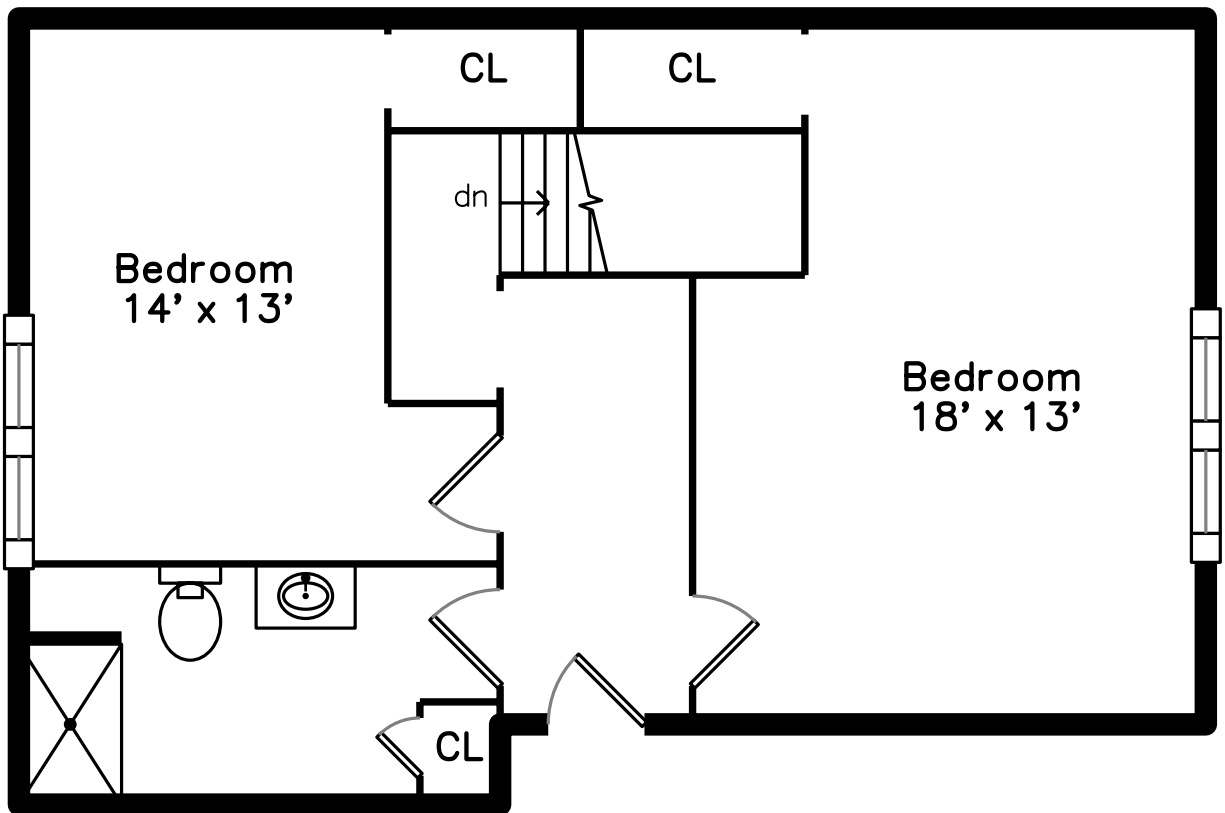

Upper

Main

Lower

210 Robert Street
Attleboro, MA 02703

PicturePlan by  vis-home

Measurements may not be 100% accurate.
Floor plans are provided for convenience only.
Room sizes are not used to calculate area.

Upper

Main

Lower

Outside

Outside

Outside

Backyard

Backyard

Backyard

Backyard

Living Room

Living Room

Living Room

Dining Room

Dining Room

Kitchen

Bathroom

Bedroom

Storage

Utility Room