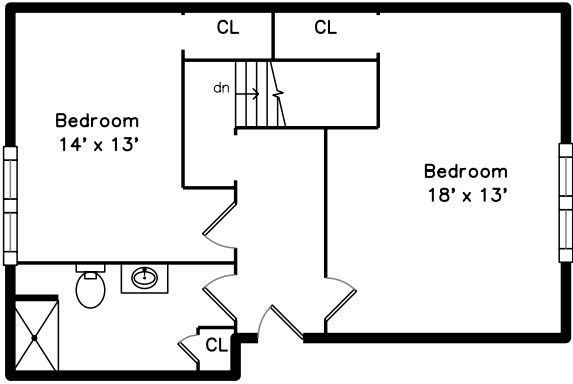

Upper

Main

Lower

210 Robert Street
Attleboro, MA 02703

PicturePlan by  vis-home

Measurements may not be 100% accurate.
Floor plans are provided for convenience only.
Room sizes are not used to calculate area.

Upper

Main

Lower

Outside

Outside

Outside

Backyard

Backyard

Backyard

Backyard

Living Room

Living Room

Living Room

Dining Room

Dining Room

Kitchen

Bathroom

Bedroom

Storage

Utility Room