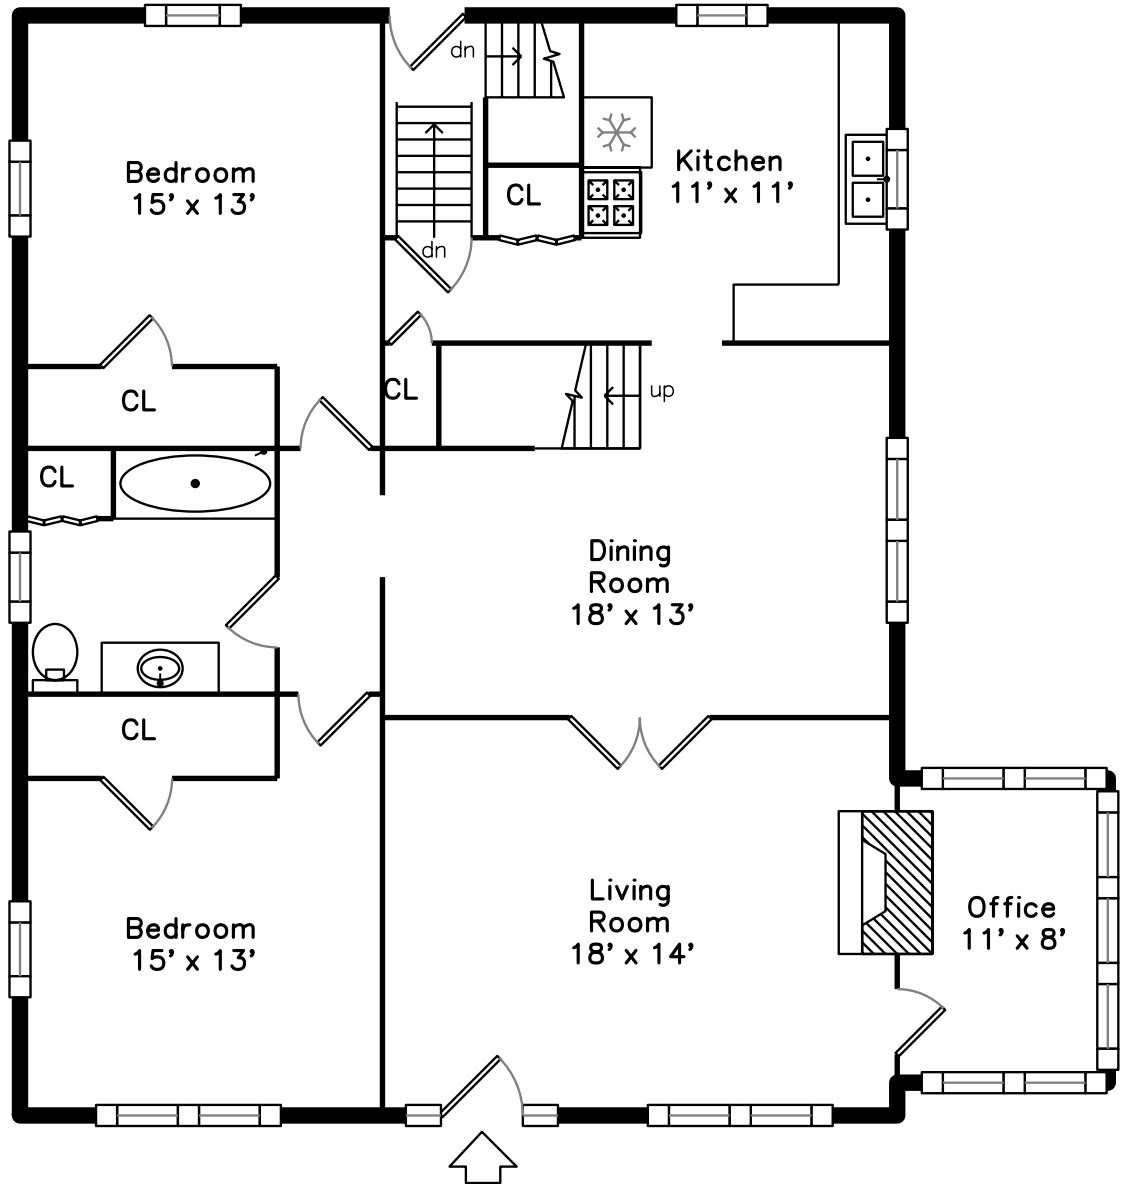

Upper

Main

Lower

210 Robert Street
Attleboro, MA 02703

PicturePlan by  vis-home

Measurements may not be 100% accurate.
Floor plans are provided for convenience only.
Room sizes are not used to calculate area.

Upper

Main

Lower

Outside

Outside

Outside

Backyard

Backyard

Backyard

Backyard

Living Room

Living Room

Living Room

Dining Room

Dining Room

Kitchen

Bathroom

Bedroom

Storage

Utility Room