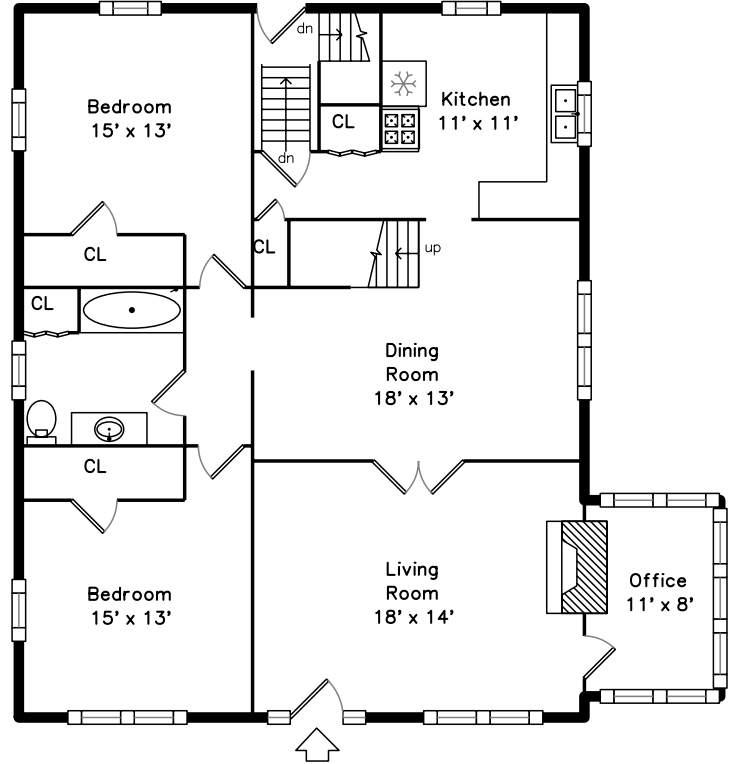

Upper

Main

Lower

210 Robert Street
Attleboro, MA 02703

PicturePlan by  vis-home

Measurements may not be 100% accurate.
Floor plans are provided for convenience only.
Room sizes are not used to calculate area.

Upper

Main

Lower

Outside

Outside

Outside

Backyard

Backyard

Backyard

Backyard

Living Room

Living Room

Living Room

Dining Room

Dining Room

Kitchen

Bathroom

Bedroom

Storage

Utility Room