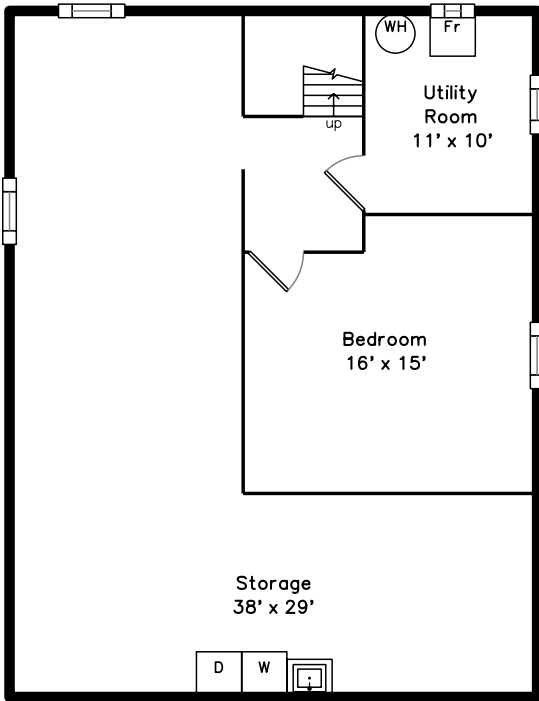

Upper

Main

Lower

210 Robert Street
Attleboro, MA 02703

PicturePlan by  vis-home

Measurements may not be 100% accurate.
Floor plans are provided for convenience only.
Room sizes are not used to calculate area.

Upper

Main

Lower

Outside

Outside

Outside

Backyard

Backyard

Backyard

Backyard

Living Room

Living Room

Living Room

Dining Room

Dining Room

Kitchen

Bathroom

Bedroom

Storage

Utility Room