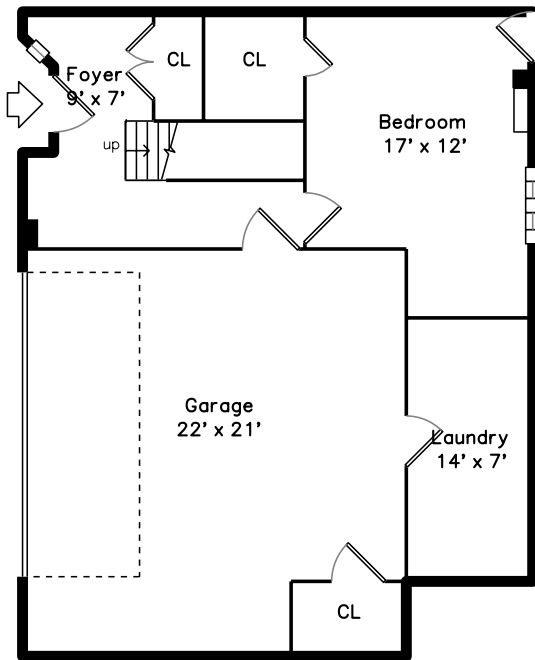

Top

Upper

Main

1175 Chestnut Street 12
Newton, MA 02464

PicturePlan by  vis-home

Measurements may not be 100% accurate.
Floor plans are provided for convenience only.
Room sizes are not used to calculate area.

Top

Upper

Main

Outside

Outside

Outside

Foyer

Bedroom

Bedroom

Living Dining Room

Living Dining Room

Living Dining Room

Living Dining Room

Living Dining Room

Living Dining

Living Dining Room

Family Room

Family Room

Bedroom

Bedroom

Bedroom

Bathroom

Bathroom