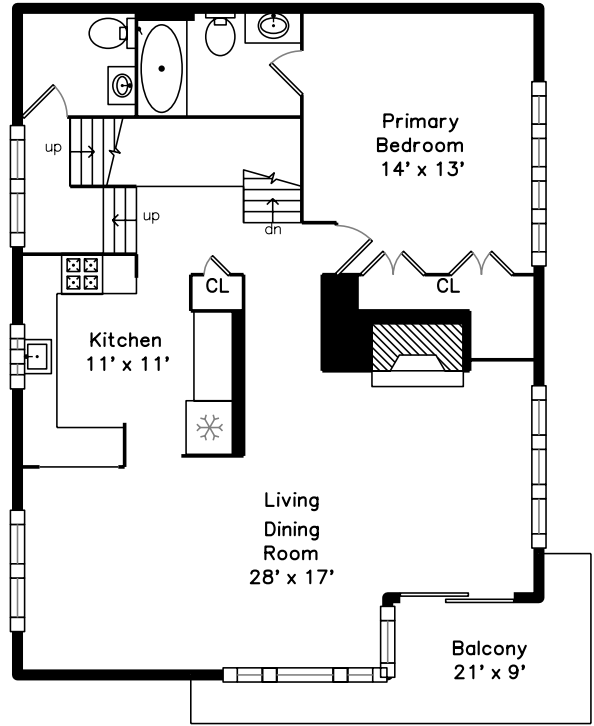

Top

Upper

Main

1175 Chestnut Street 12
Newton, MA 02464

PicturePlan by  vis-home

Measurements may not be 100% accurate.
Floor plans are provided for convenience only.
Room sizes are not used to calculate area.

Top

Upper

Main

Outside

Outside

Outside

Foyer

Bedroom

Bedroom

Living Dining Room

Living Dining Room

Living Dining Room

Living Dining Room

Living Dining Room

Living Dining

Living Dining Room

Living Dining Room

Kitchen

Kitchen

Kitchen

Kitchen

Primary Bedroom

Primary Bedroom

Primary Bedroom