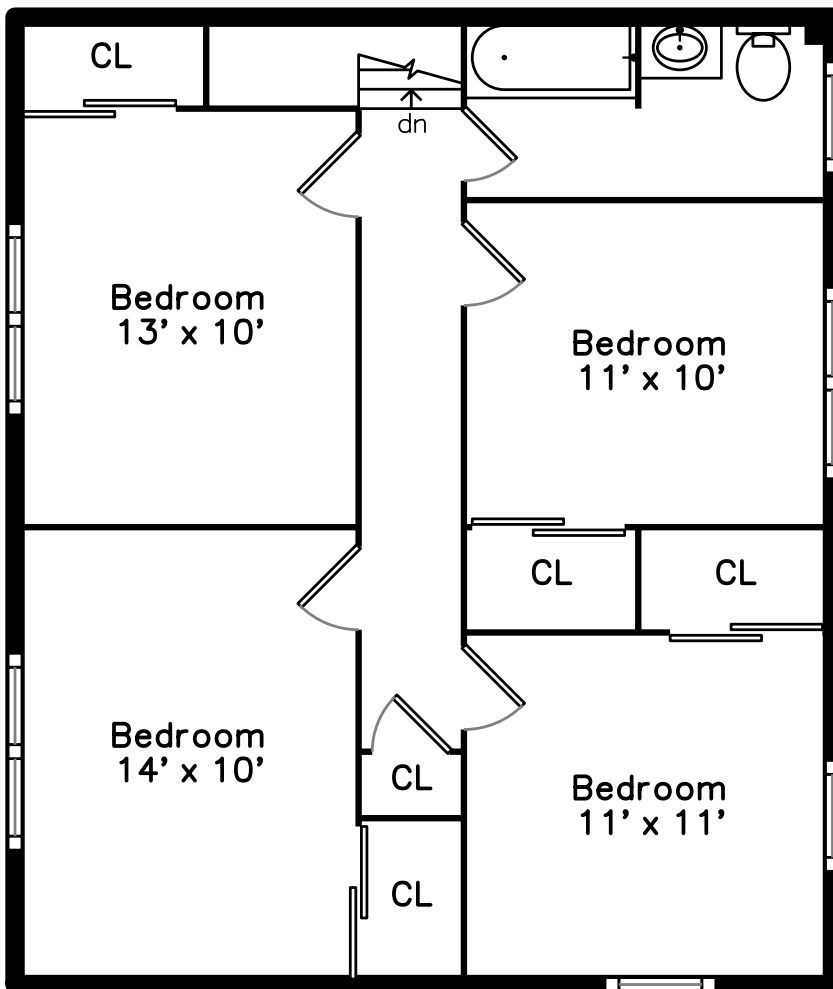

Unit A – Upper