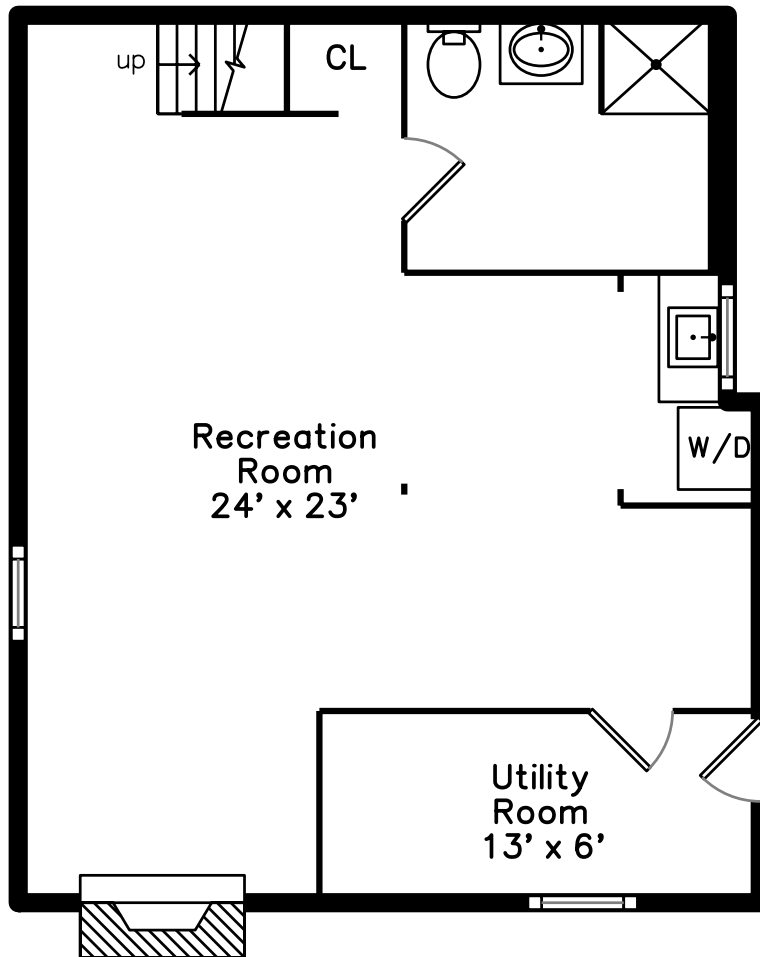

Unit A – Lower