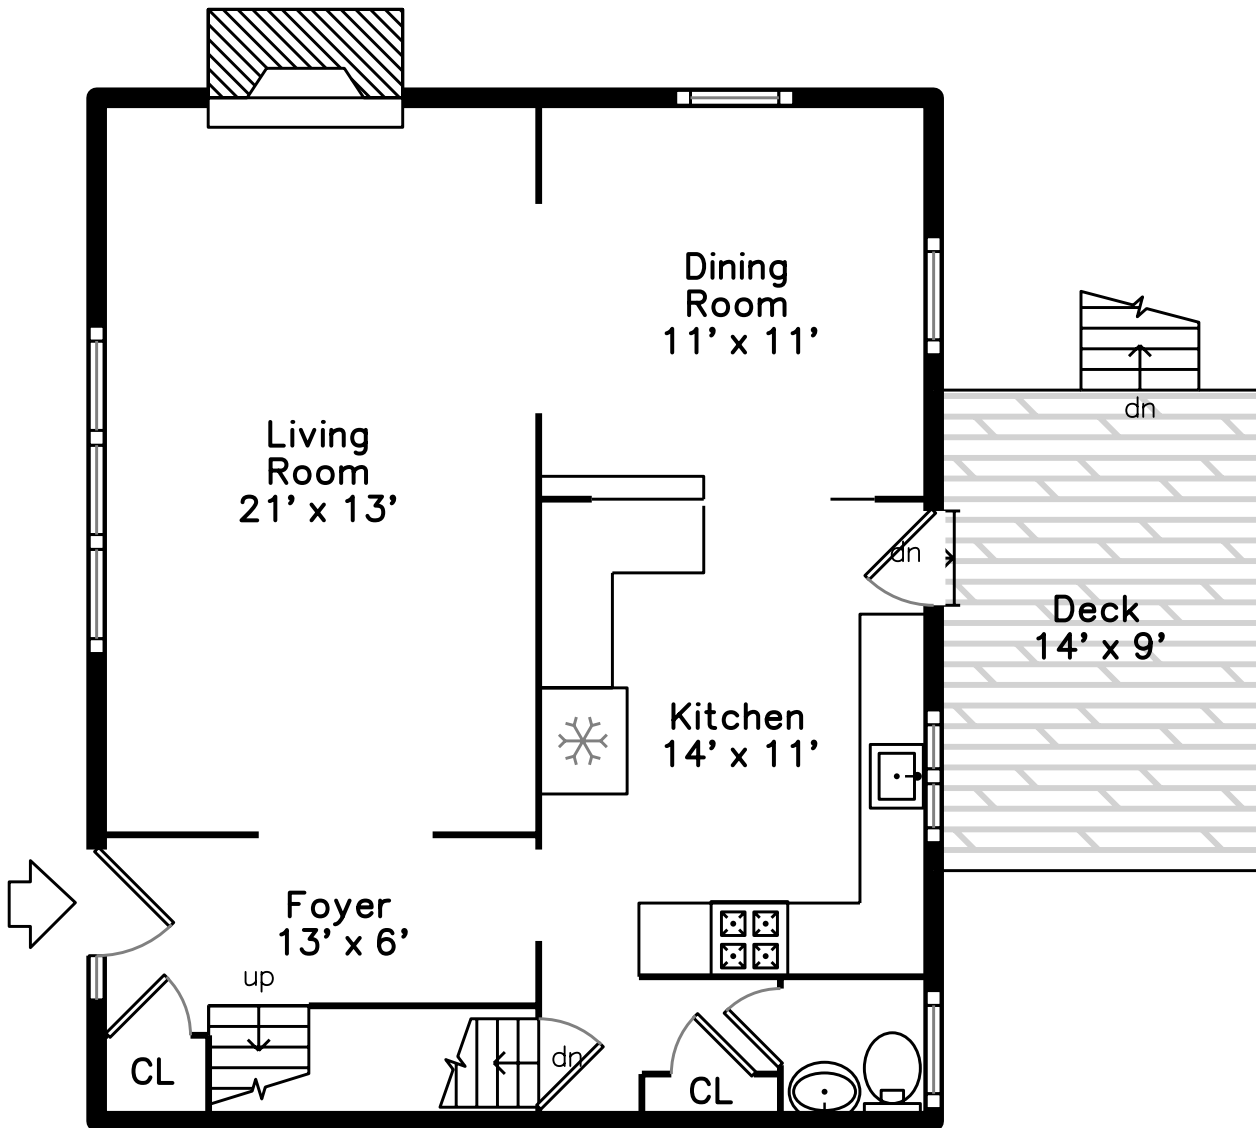

Unit B – Main