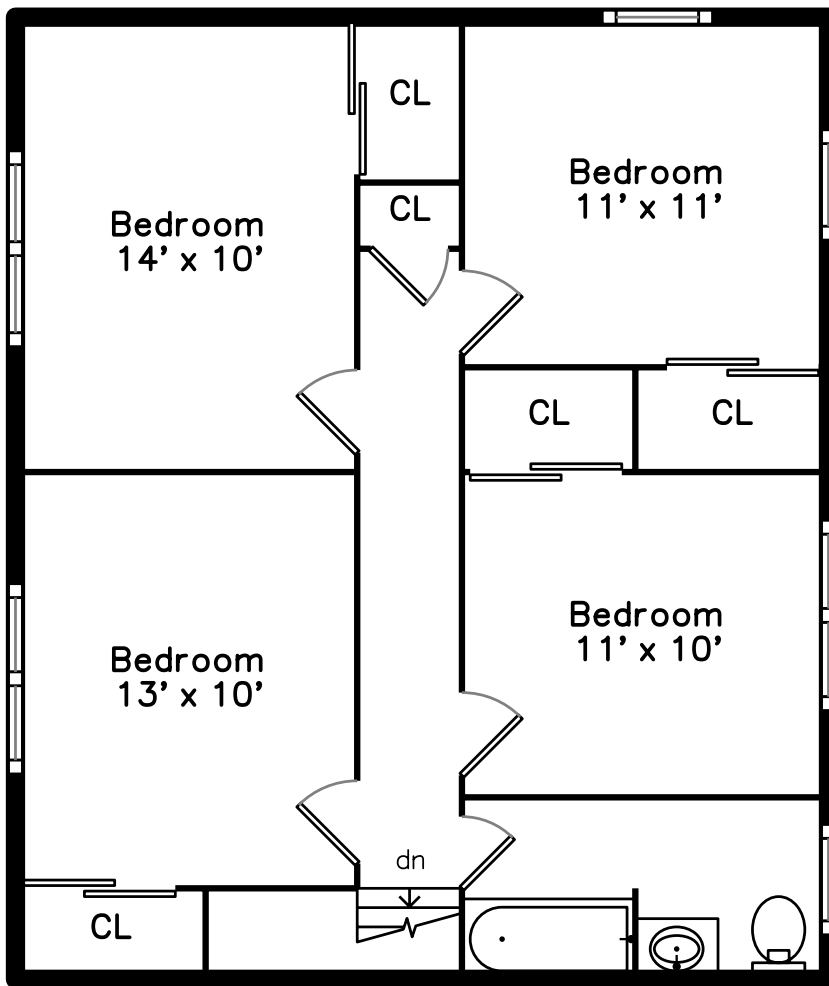

Unit B – Upper