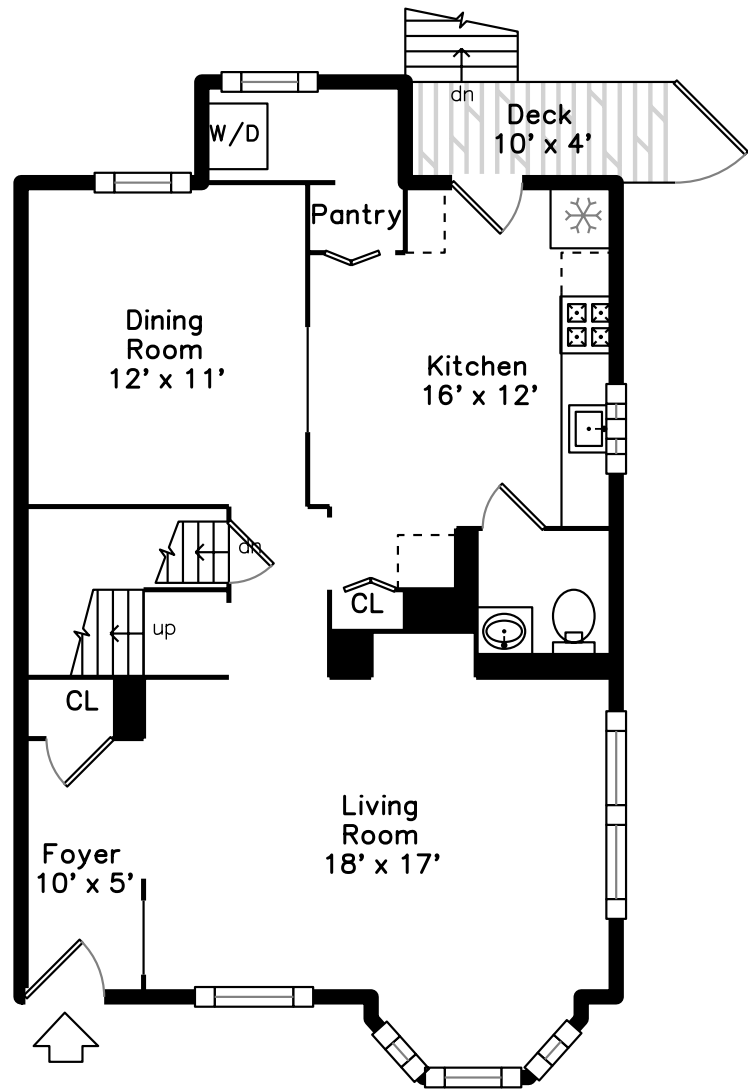

Upper

Main

51 Fulkerson Street
Cambridge, MA 02141

PicturePlan by  vis-home

Measurements may not be 100% accurate.
Floor plans are provided for convenience only.
Room sizes are not used to calculate area.

Patio

Living Room

Living Room

Living Room

Dining Room

Dining Room

Dining Room

Kitchen

Kitchen

Bathroom

Laundry

Bedroom

Bedroom

Bedroom

Bedroom

Bedroom

Bedroom

Bonus Room

Bonus Room

Bathroom

Bathroom

Utility Room

Utility Room