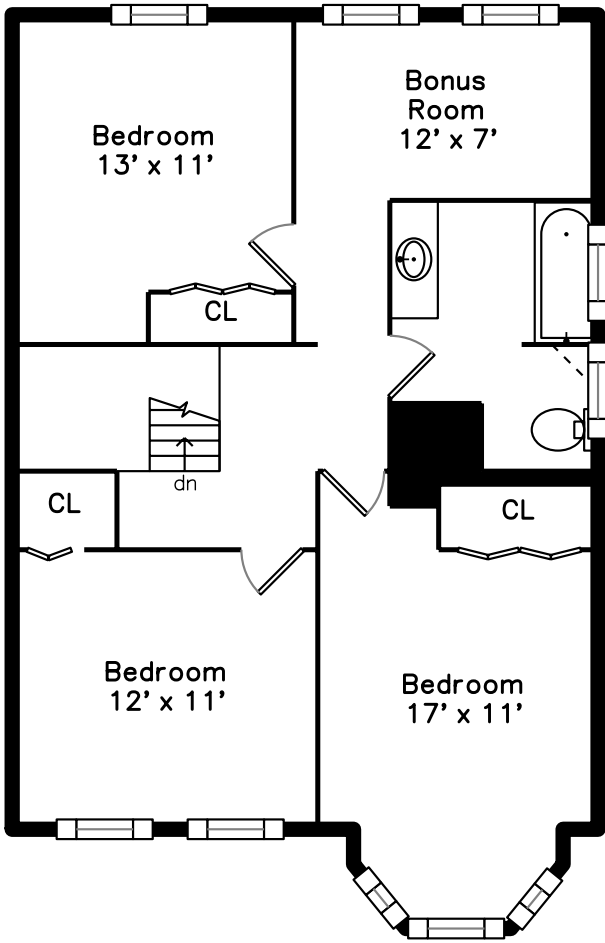

Upper

Main

51 Fulkerson Street
Cambridge, MA 02141

PicturePlan by  vis-home

Measurements may not be 100% accurate.
Floor plans are provided for convenience only.
Room sizes are not used to calculate area.

Patio

Living Room

Living Room

Living Room

Dining Room

Dining Room

Dining Room

Kitchen

Kitchen

Bathroom

Laundry

Bedroom

Bedroom

Bedroom

Bedroom

Bedroom

Bedroom

Bonus Room

Bonus Room

Bathroom

Bathroom

Utility Room

Utility Room