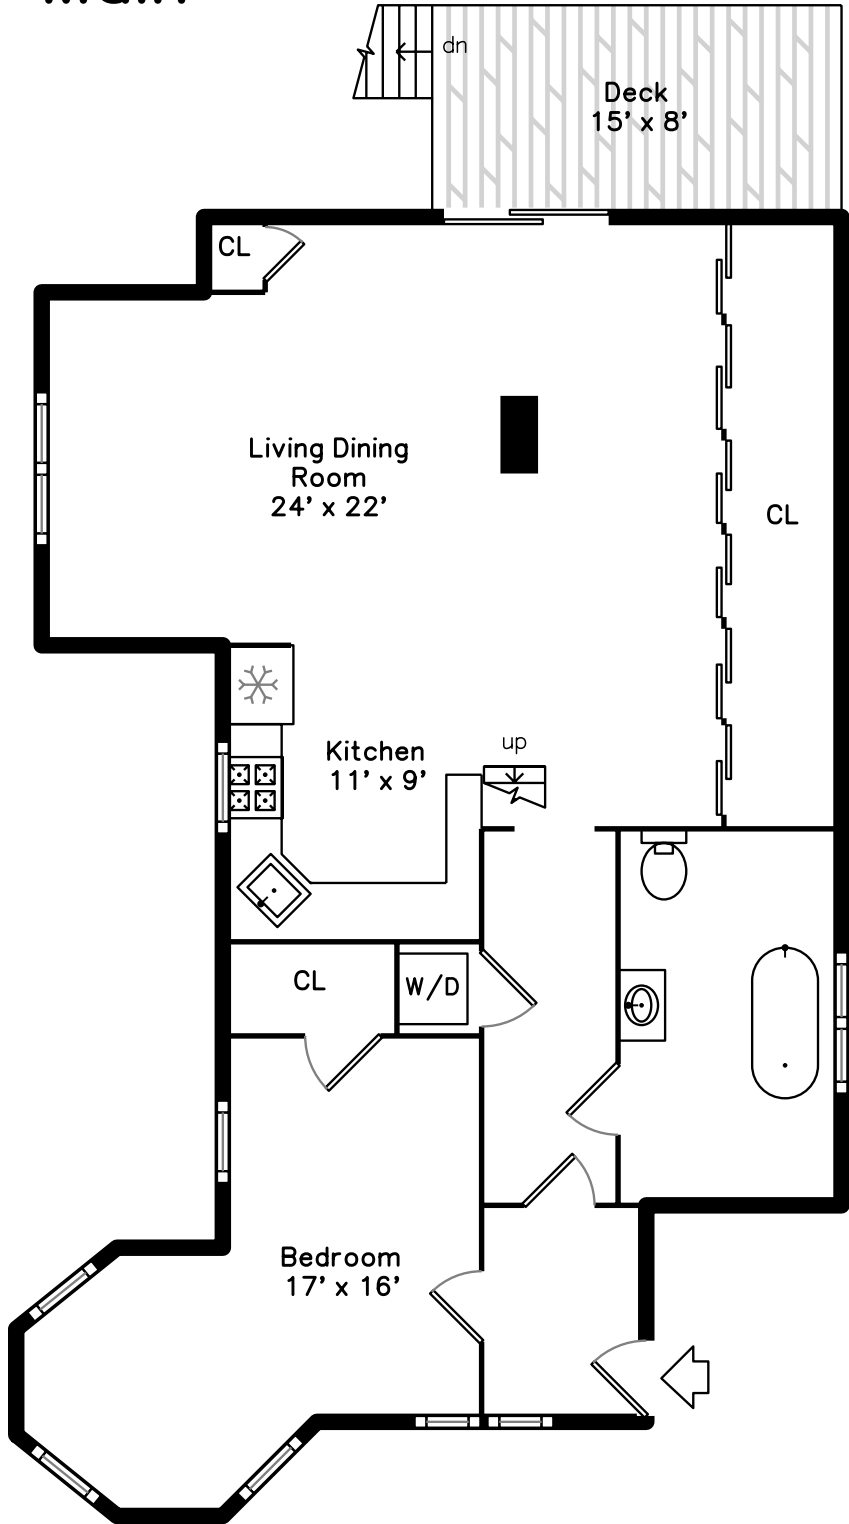

Loft

Main

23 Ashmont Street 3
Boston, MA 02124

PicturePlan by  vis-home

Measurements may not be 100% accurate.
Floor plans are provided for convenience only.
Room sizes are not used to calculate area.

Loft

Main

Outside

Outside

Outside

Back

Aerial View

Aerial View

Aerial View

Living Dining

Living Dining

Living Dining

Living Dining

Living Dining

Living Dining

Kitchen

Kitchen

Kitchen

Kitchen

Bedroom

Bedroom

Bedroom

Bedroom

Bedroom

Bedroom