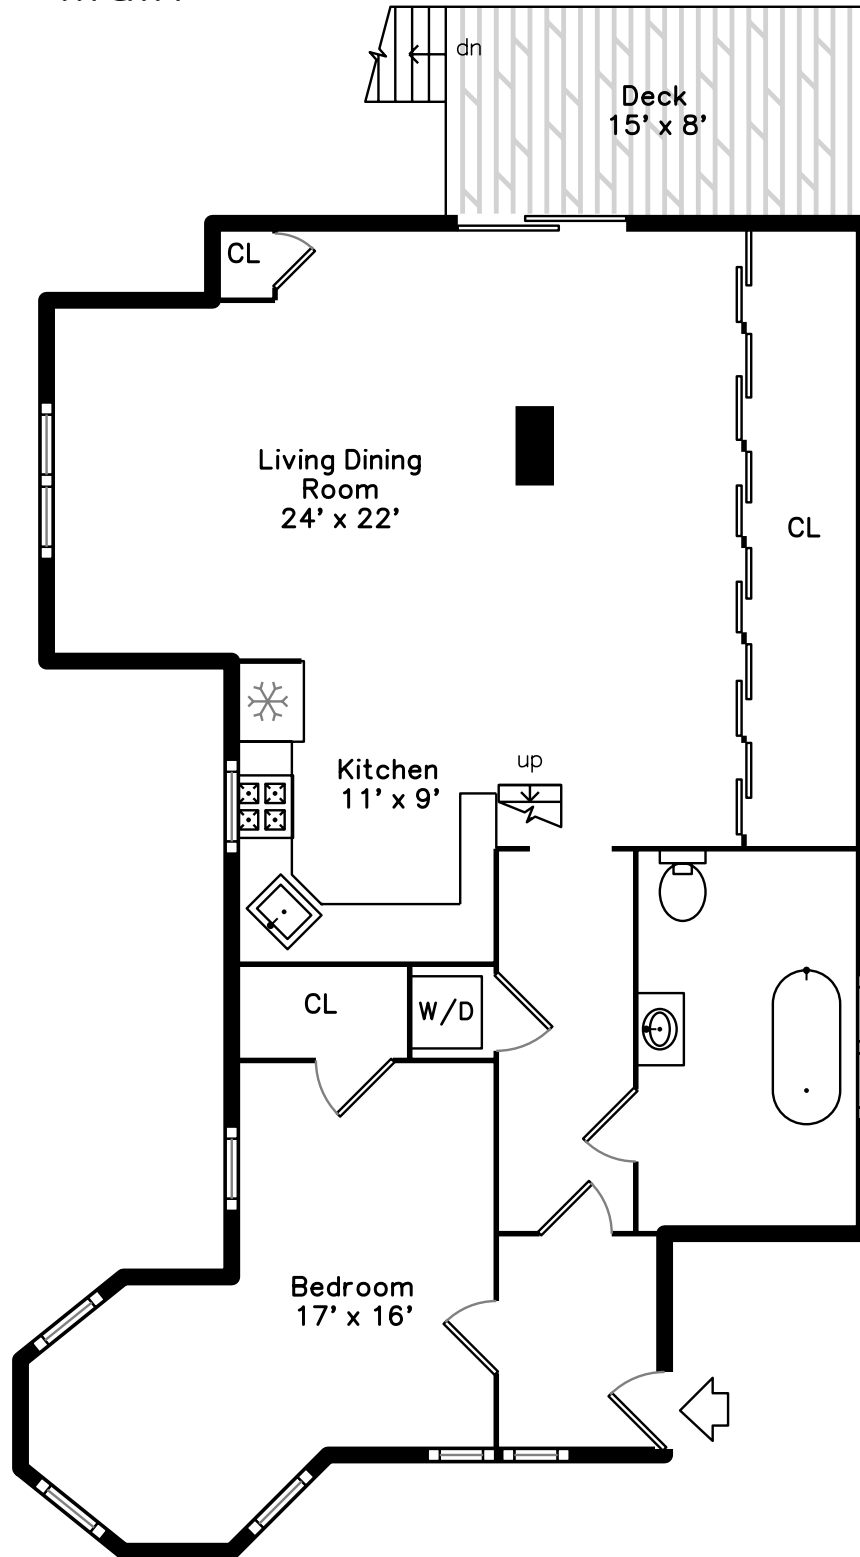

Loft

Main

23 Ashmont Street 3
Boston, MA 02124

PicturePlan by  vis-home

Measurements may not be 100% accurate.
Floor plans are provided for convenience only.
Room sizes are not used to calculate area.

Loft

Main

Outside

Outside

Outside

Back

Aerial View

Aerial View

Aerial View

Living Dining

Living Dining

Living Dining

Living Dining

Living Dining

Living Dining

Kitchen

Kitchen