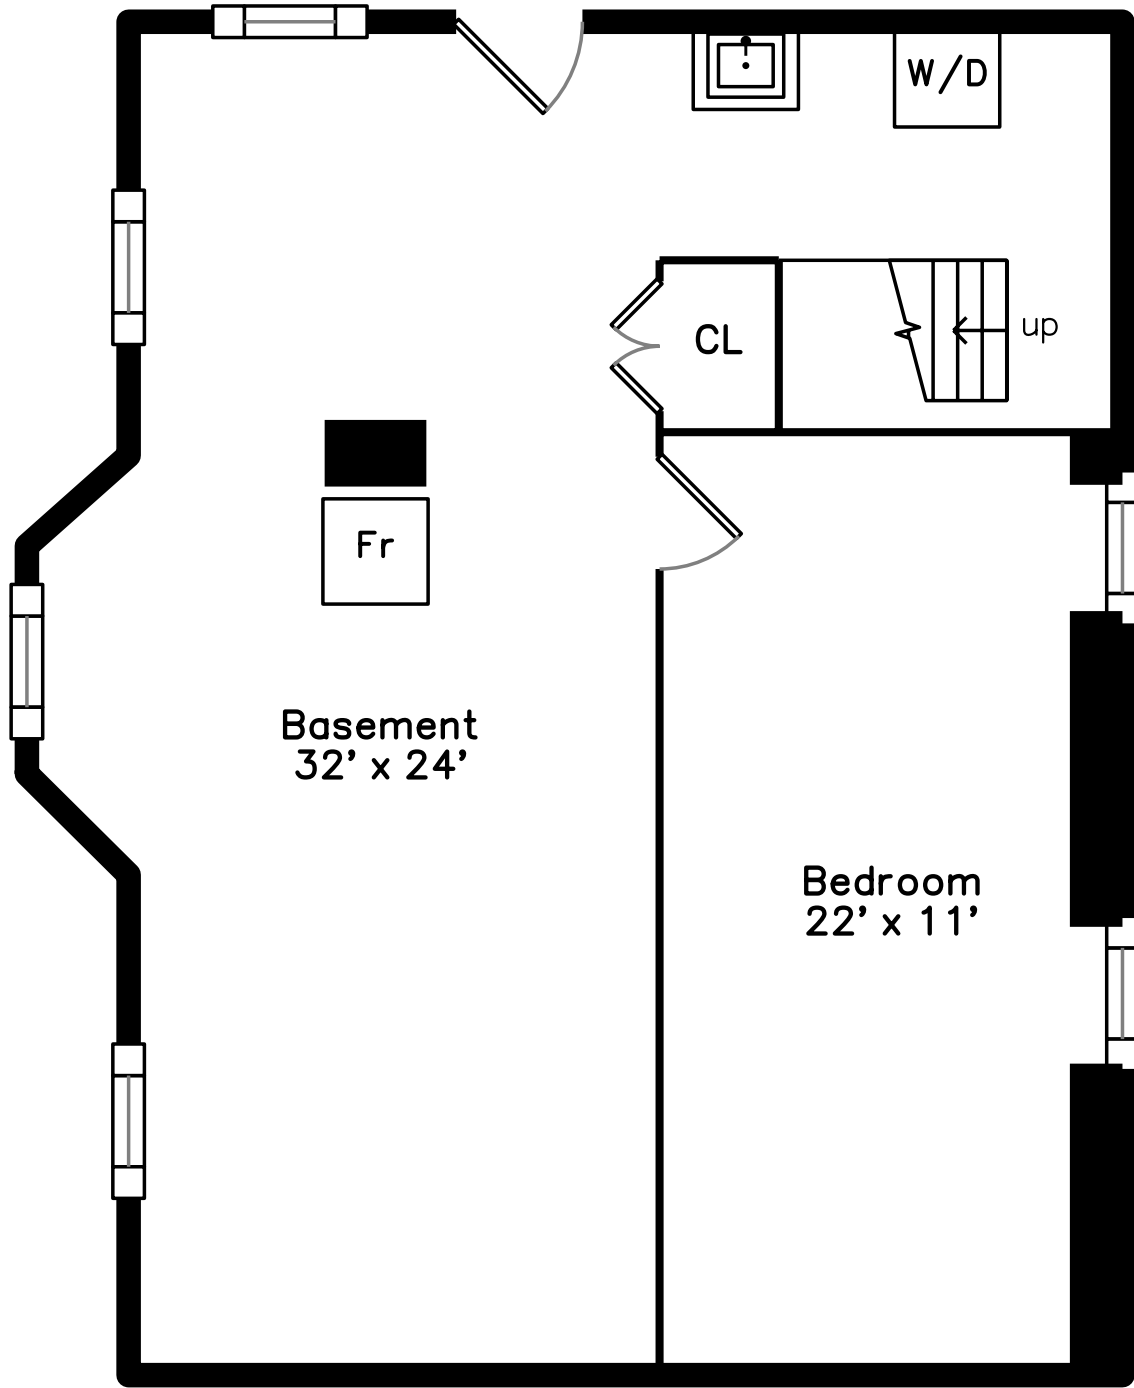

Upper

Main

Lower

**34 Marvel Street
Taunton, MA 02780**

PicturePlan by  vis-home

Measurements may not be 100% accurate.
Floor plans are provided for convenience only.
Room sizes are not used to calculate area.

Upper

Main

Lower

Outside

Outside

Outside

Back

Back

Back

Back

Living Room

Living Room

Living Room

Living Room

Dining Room

Dining Room

Dining Room

Dining Room

Kitchen

Kitchen

Kitchen

Kitchen

Bedroom

Bedroom