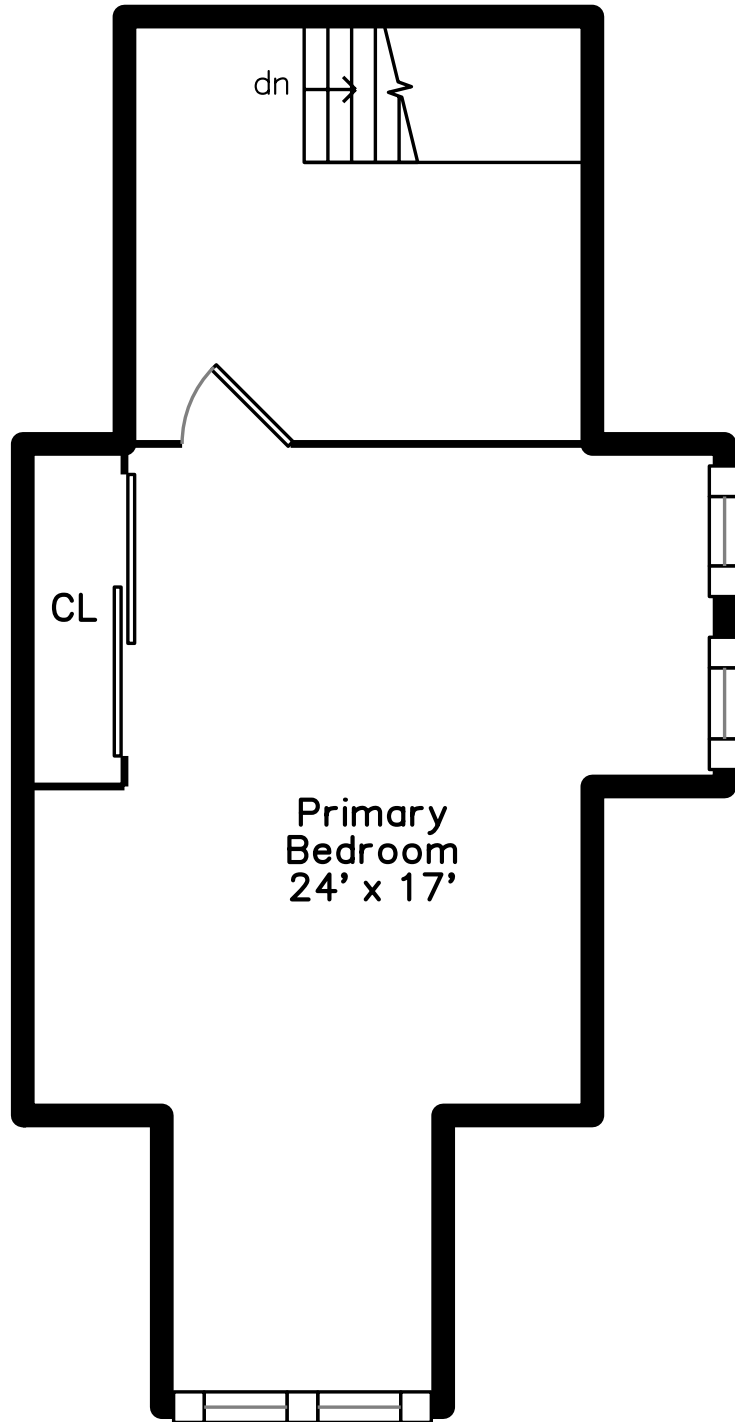

Upper

Main

Lower

**34 Marvel Street
Taunton, MA 02780**

PicturePlan by  vis-home

Measurements may not be 100% accurate.
Floor plans are provided for convenience only.
Room sizes are not used to calculate area.

Upper

Main

Lower

Outside

Outside

Outside

Back

Back

Back

Back

Living Room

Living Room

Living Room

Living Room

Dining Room

Dining Room

Dining Room

Dining Room

Kitchen

Kitchen

Kitchen

Kitchen

Bedroom

Bedroom