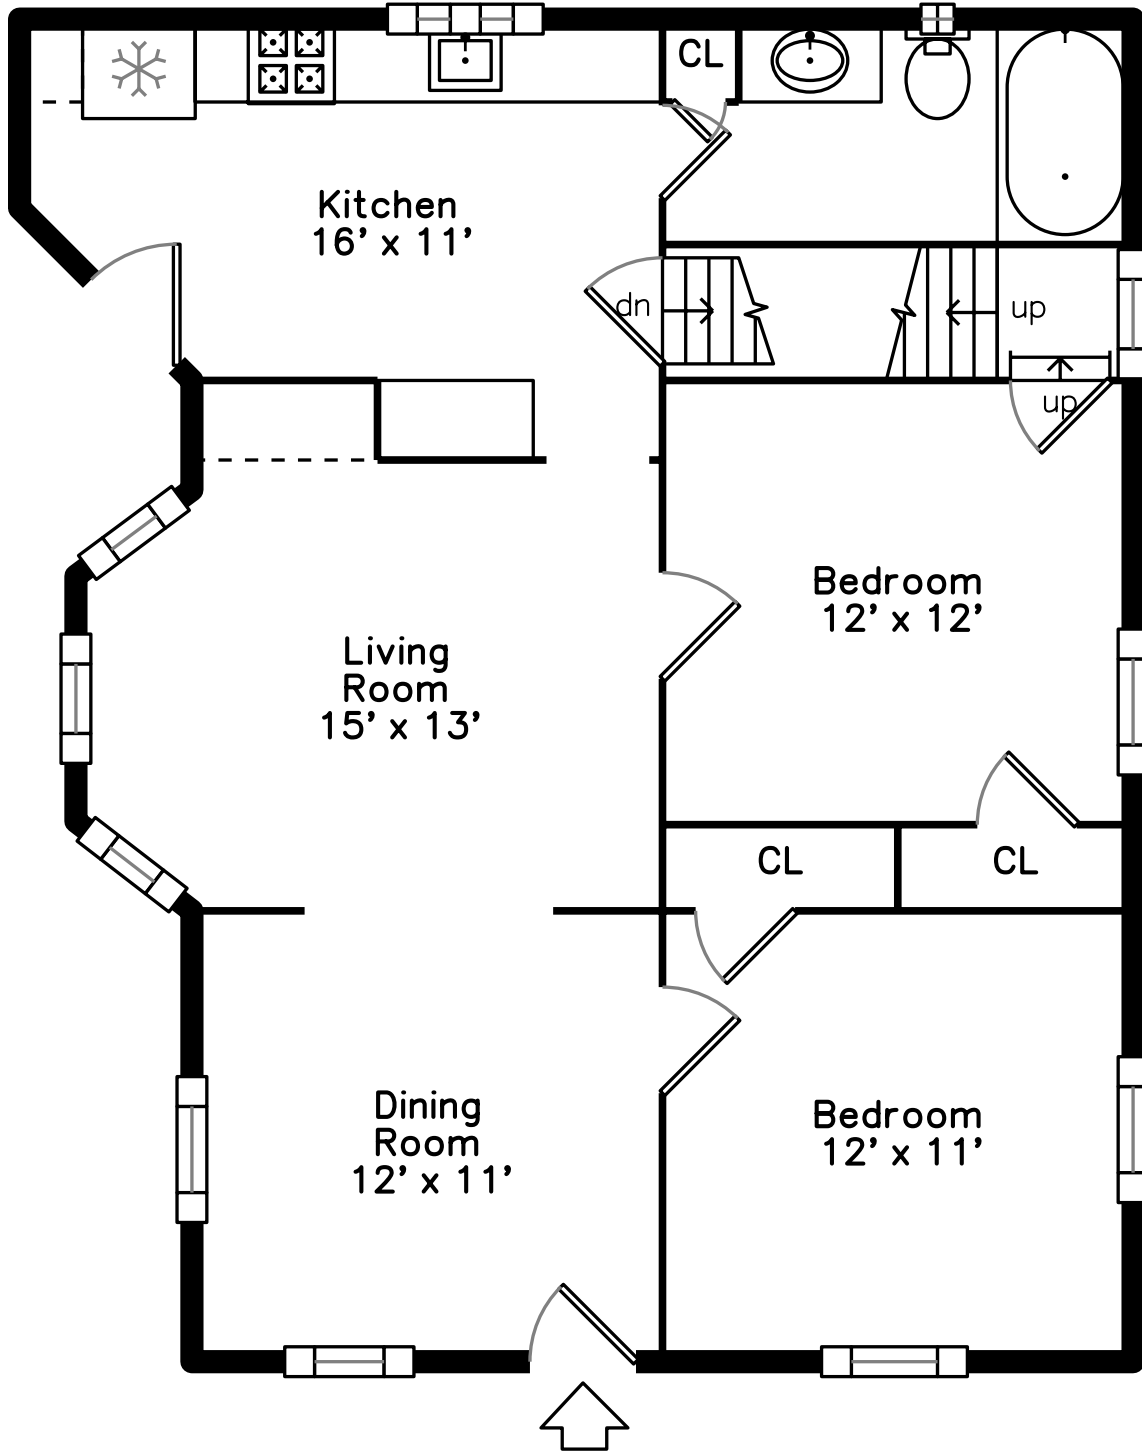

Upper

Main

Lower

**34 Marvel Street
Taunton, MA 02780**

PicturePlan by  vis-home

Measurements may not be 100% accurate.
Floor plans are provided for convenience only.
Room sizes are not used to calculate area.

Upper

Main

Lower

Outside

Outside

Outside

Back

Back

Back

Back

Living Room

Living Room

Living Room

Living Room

Dining Room

Dining Room

Dining Room

Dining Room

Kitchen

Kitchen

Kitchen

Kitchen

Bedroom

Bedroom