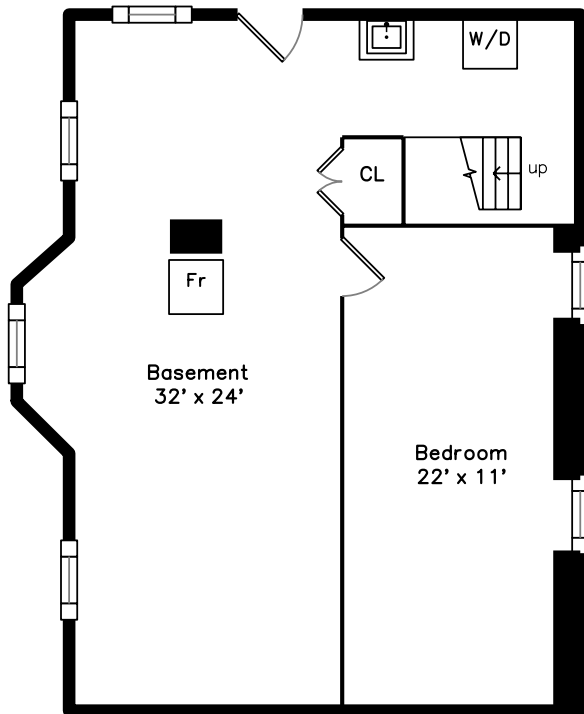

Upper

Main

Lower

**34 Marvel Street
Taunton, MA 02780**

PicturePlan by  vis-home

Measurements may not be 100% accurate.
Floor plans are provided for convenience only.
Room sizes are not used to calculate area.

Upper

Main

Lower

Outside

Outside

Outside

Back

Back

Back

Back

Living Room

Living Room

Living Room

Living Room

Dining Room

Dining Room

Bedroom

Bedroom

Bedroom

Bedroom

Bathroom

Hall

Hall

Primary Bedroom