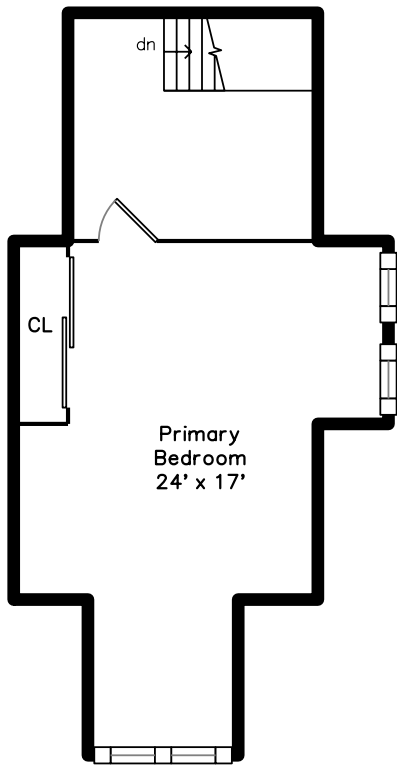

Upper

Main

Lower

**34 Marvel Street
Taunton, MA 02780**

PicturePlan by  vis-home

Measurements may not be 100% accurate.
Floor plans are provided for convenience only.
Room sizes are not used to calculate area.

Upper

Main

Lower

Outside

Outside

Outside

Back

Back

Back

Back

Living Room

Living Room

Living Room

Living Room

Dining Room

Dining Room

Bedroom

Bedroom

Bedroom

Bedroom

Bathroom

Hall

Hall

Primary Bedroom