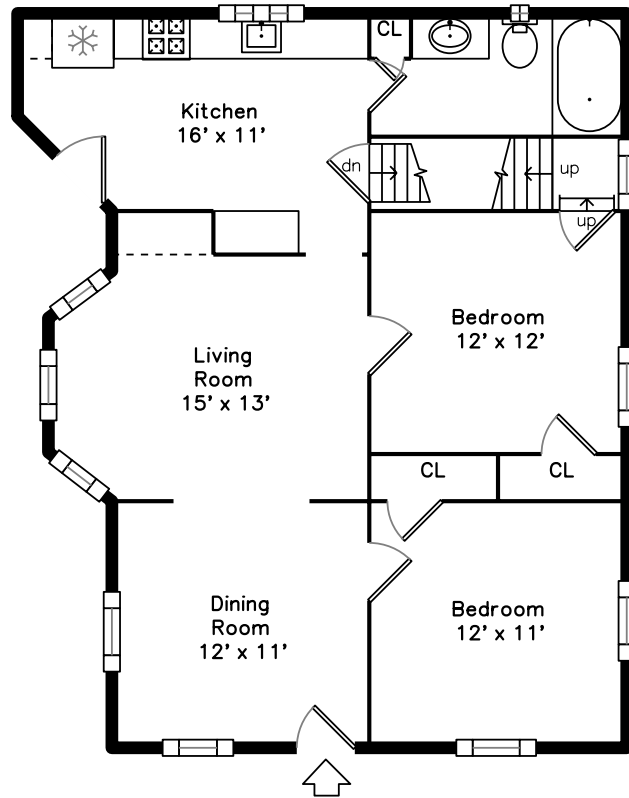

Upper

Main

Lower

**34 Marvel Street
Taunton, MA 02780**

PicturePlan by  vis-home

Measurements may not be 100% accurate.
Floor plans are provided for convenience only.
Room sizes are not used to calculate area.

Upper

Main

Lower

Outside

Outside

Outside

Back

Back

Back

Back

Living Room

Living Room

Living Room

Living Room

Dining Room

Dining Room

Dining Room

Dining Room

Kitchen

Kitchen

Kitchen

Kitchen

Bedroom

Bedroom