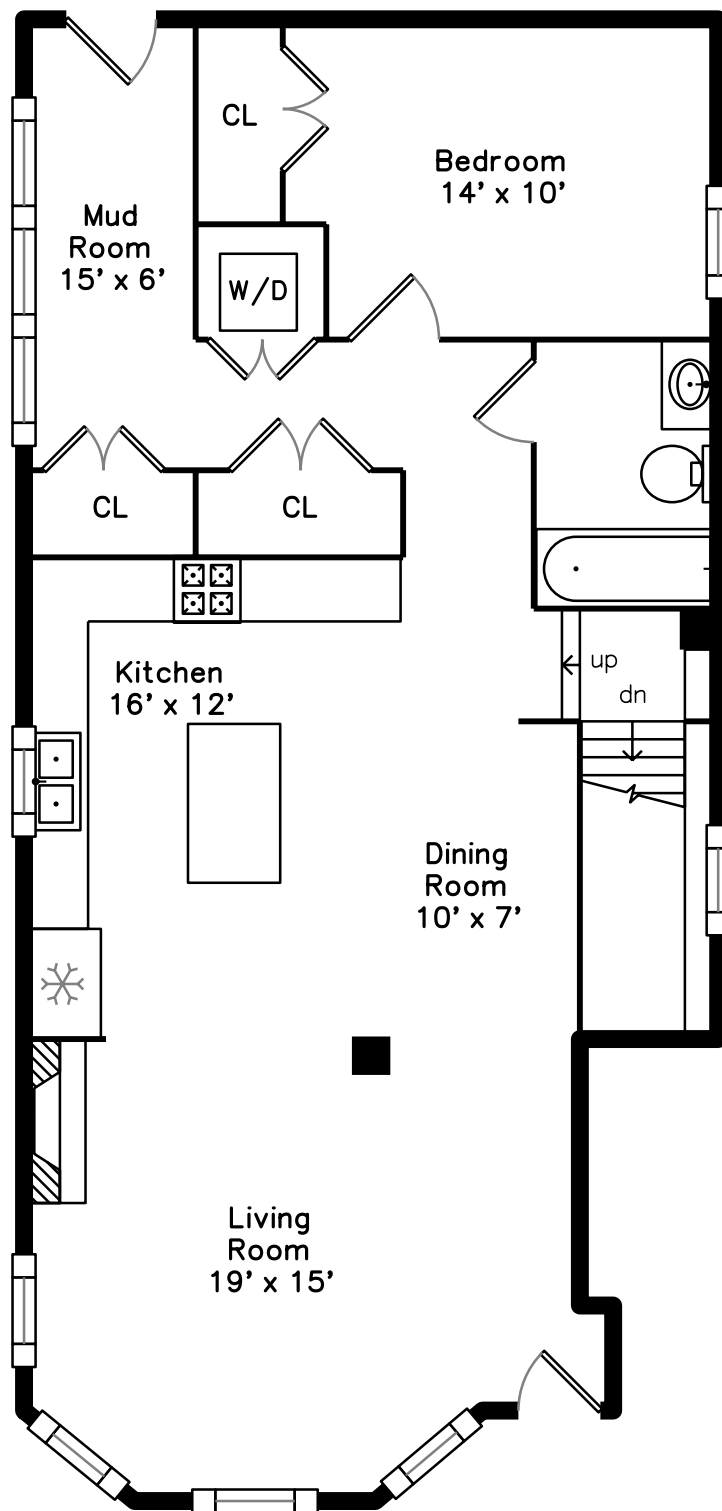

Main

Lower

84 Flint Street 1
Somerville, MA 02145

PicturePlan by  vis-home

Measurements may not be 100% accurate.
Floor plans are provided for convenience only.
Room sizes are not used to calculate area.

Main

Lower

Outside

Outside

Outside

Outside

Outside

Outside

Outside

Outside

Outside

Living Room

Living Room

Living Room

Living Room

Dining Room

Dining Room

Storage

Utility Room

Bedroom

Bedroom

Bathroom

Bathroom