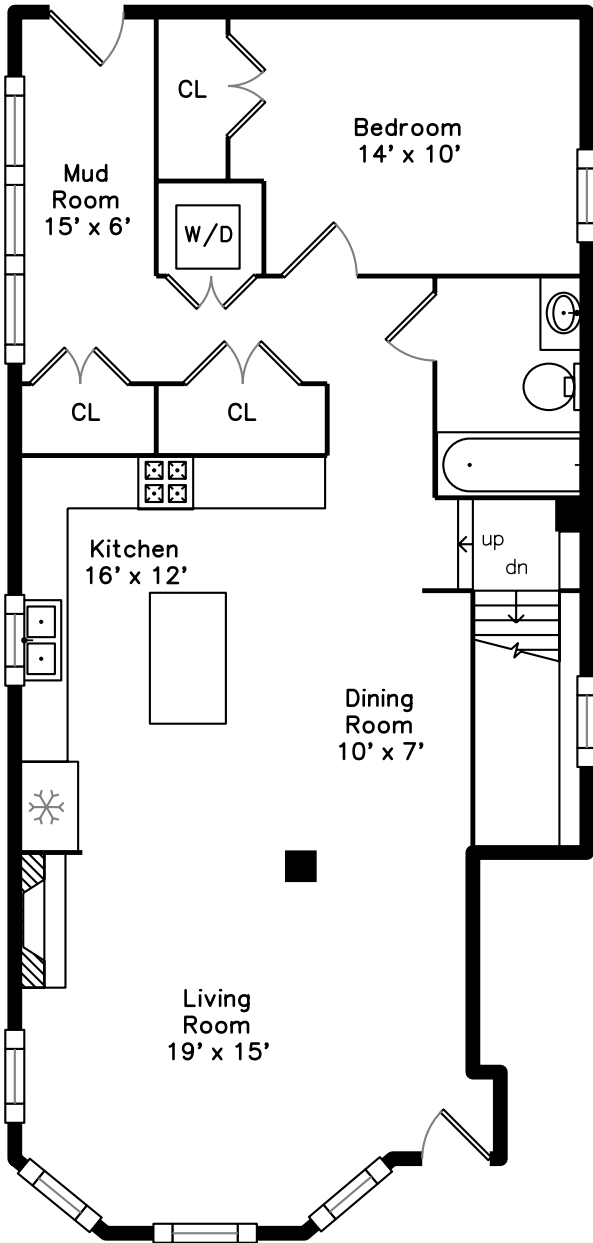

Main

Lower

84 Flint Street 1
Somerville, MA 02145

PicturePlan by  vis-home

Measurements may not be 100% accurate.
Floor plans are provided for convenience only.
Room sizes are not used to calculate area.

Main

Lower

Outside

Outside

Outside

Outside

Outside

Outside

Outside

Outside

Outside

Living Room

Living Room

Living Room

Living Room

Dining Room

Dining Room

Storage

Utility Room

Bedroom

Bedroom

Bathroom

Bathroom