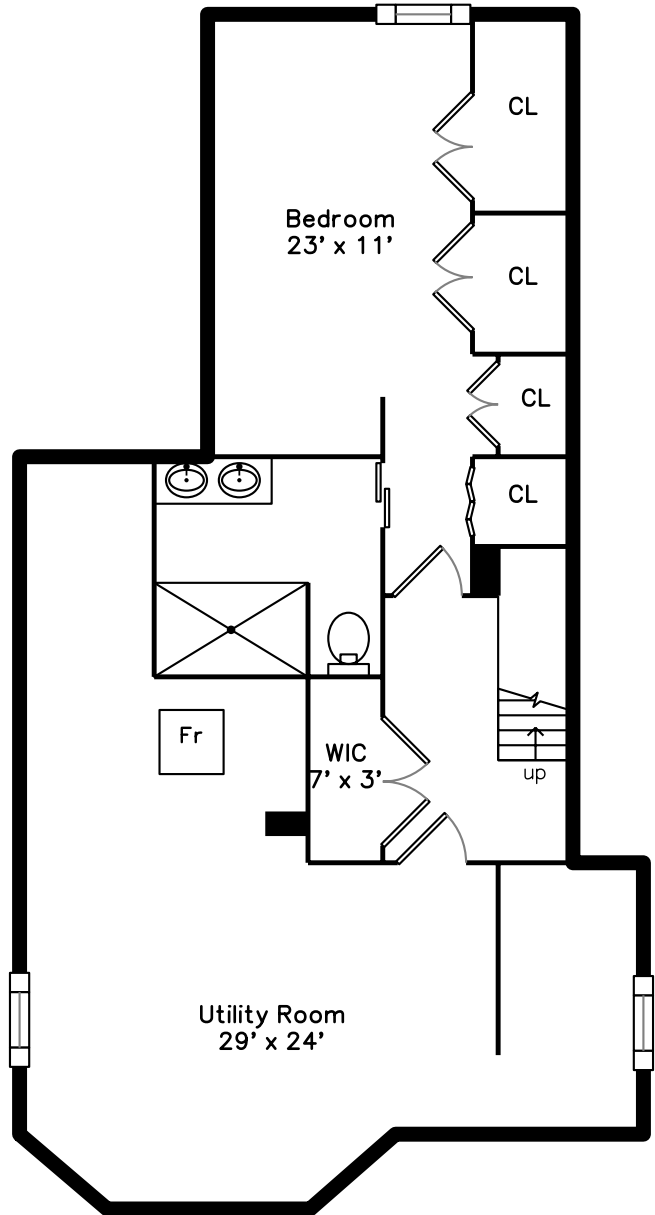

Main

Lower

84 Flint Street 1
Somerville, MA 02145

PicturePlan by  vis-home

Measurements may not be 100% accurate.
Floor plans are provided for convenience only.
Room sizes are not used to calculate area.

Main

Outside

Outside

Living Room

Living Room

Living Room

Living Room

Dining Room

Dining Room

Storage

Utility Room

Bedroom

Bedroom

Bathroom

Bathroom