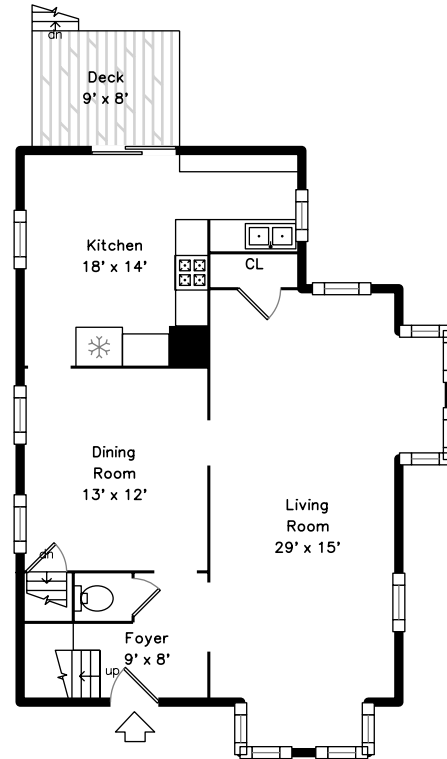

Upper

Main

Lower

24 Sylvia Street Lynn, MA 01904

PicturePlan by  vis-home

Measurements may not be 100% accurate.
Floor plans are provided for convenience only.
Room sizes are not used to calculate area.

Garage

Outside

Back

Back

Back

Living Room

Living Room

Living Room

Living Room

Dining Room

Dining Room

Kitchen

Kitchen

Kitchen

Deck

Bedroom

Bedroom

Bedroom

Bedroom

Bedroom

Bathroom

Family Room

Family Room