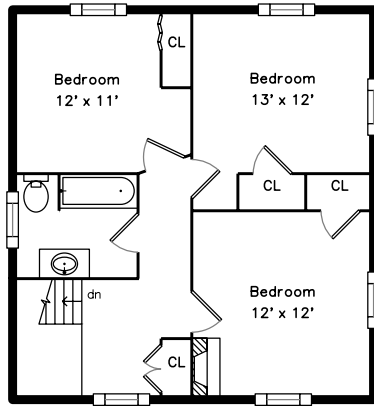

Upper

Main

Lower

24 Sylvia Street Lynn, MA 01904

PicturePlan by  vis-home

Measurements may not be 100% accurate.
Floor plans are provided for convenience only.
Room sizes are not used to calculate area.

Garage

Upper

Main

Lower

Garage

Outside

Outside

Outside

Garage

Outside

Back

Back

Back

Living Room

Living Room

Living Room

Living Room

Bedroom

Bedroom

Bedroom

Bathroom

Family Room

Family Room