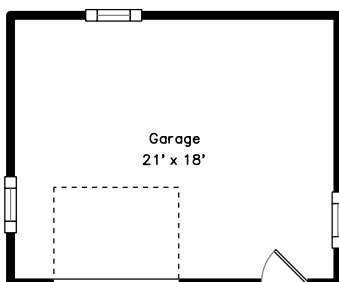

Upper

Main

Lower

24 Sylvia Street Lynn, MA 01904

PicturePlan by  vis-home

Measurements may not be 100% accurate.
Floor plans are provided for convenience only.
Room sizes are not used to calculate area.

Garage

Upper

Main

Lower

Garage

Outside

Outside

Outside

Garage