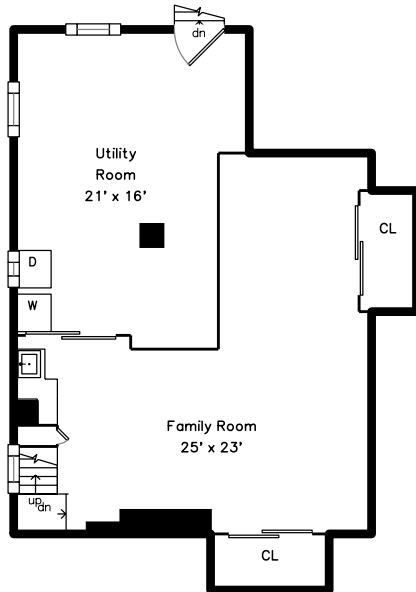

Upper

Main

Lower

24 Sylvia Street Lynn, MA 01904

PicturePlan by  vis-home

Measurements may not be 100% accurate.
Floor plans are provided for convenience only.
Room sizes are not used to calculate area.

Garage

Upper

Main

Lower

Garage

Outside

Outside

Outside

Garage

Outside

Back

Back

Back

Living Room

Living Room

Living Room

Living Room

Bedroom

Bedroom

Bedroom

Bathroom

Family Room

Family Room