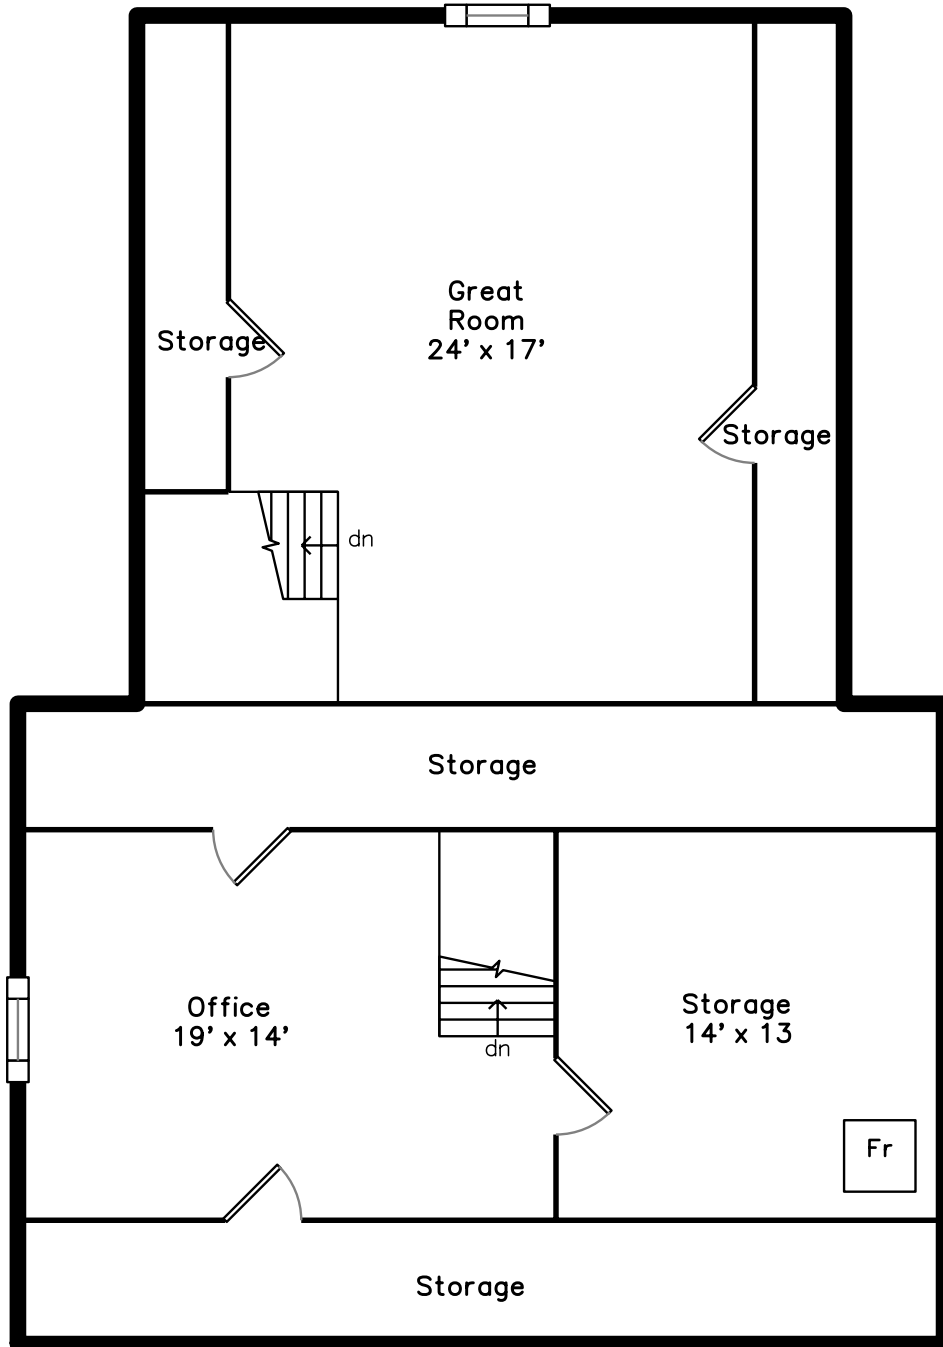

Top

Upper

Main

Lower

456 Chestnut Street Needham, MA 02492

PicturePlan by  vis-home

Measurements may not be 100% accurate.
Floor plans are provided for convenience only.
Room sizes are not used to calculate area.

Top

Upper

Main

Lower

Outside

Outside

Back

Back

Office

Office

Basement

Basement