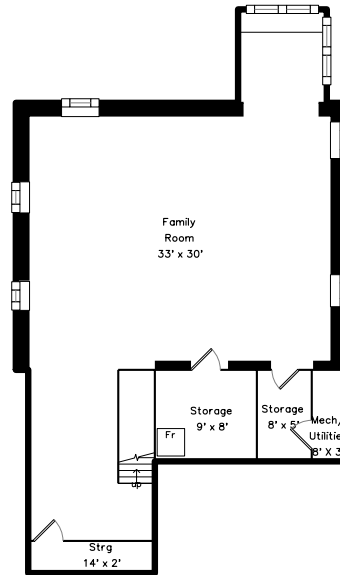

Top

Upper

Main

Lower

456 Chestnut Street Needham, MA 02492

PicturePlan by  vis-home

Measurements may not be 100% accurate.
Floor plans are provided for convenience only.
Room sizes are not used to calculate area.

Top

Upper

Main

Lower

Outside

Outside

Back

Back

Living Room

Dining Room

Dining Room

Kitchen

Kitchen

Kitchen

Kitchen

Kitchen