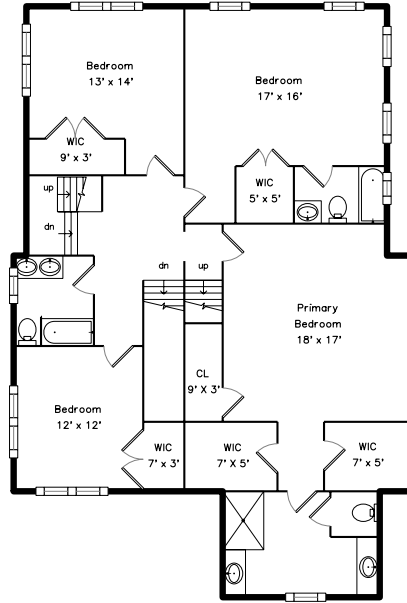

Top

Upper

Main

Lower

456 Chestnut Street Needham, MA 02492

PicturePlan by  vis-home

Measurements may not be 100% accurate.
Floor plans are provided for convenience only.
Room sizes are not used to calculate area.

Top

Upper

Main

Lower

Outside

Outside

Back

Back

Family Room

Family Room

Family Room

Mud Room

Deck

Deck

Primary Bedroom

Primary Bedroom

Bedroom

Primary Bathroom

Primary Bathroom

Primary Bathroom

Primary Bathroom

Bathroom

Family Room

Family Room