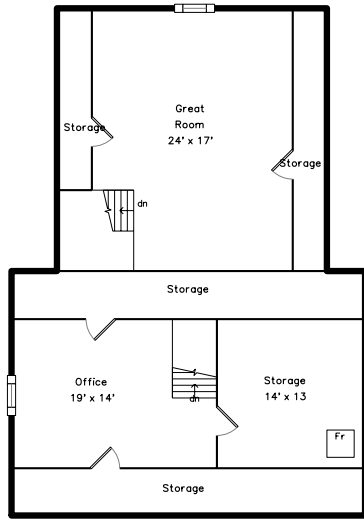

Top

Upper

Main

Lower

456 Chestnut Street Needham, MA 02492

PicturePlan by  vis-home

Measurements may not be 100% accurate.
Floor plans are provided for convenience only.
Room sizes are not used to calculate area.

Top

Upper

Main

Lower

Outside

Outside

Back

Back