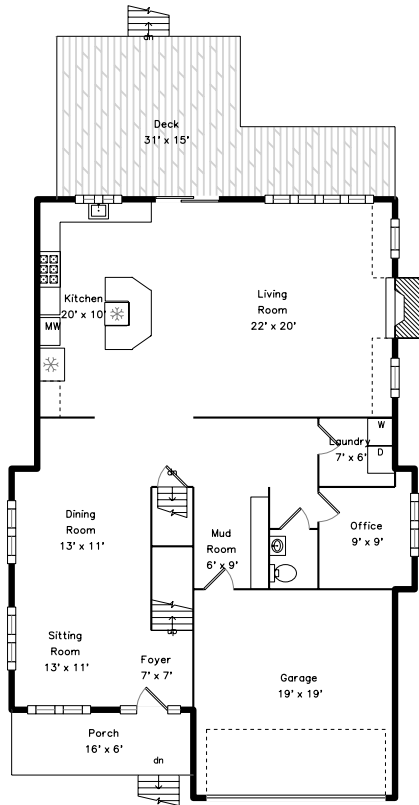

Top

Upper

Main

Lower

456 Chestnut Street Needham, MA 02492

PicturePlan by  vis-home

Measurements may not be 100% accurate.
Floor plans are provided for convenience only.
Room sizes are not used to calculate area.

Top

Upper

Main

Lower

Outside

Outside

Back

Back

Living Room

Dining Room

Dining Room

Kitchen

Kitchen

Kitchen

Kitchen

Kitchen

Family Room

Family Room

Family Room

Mud Room

Deck

Deck

Primary Bedroom

Primary Bedroom