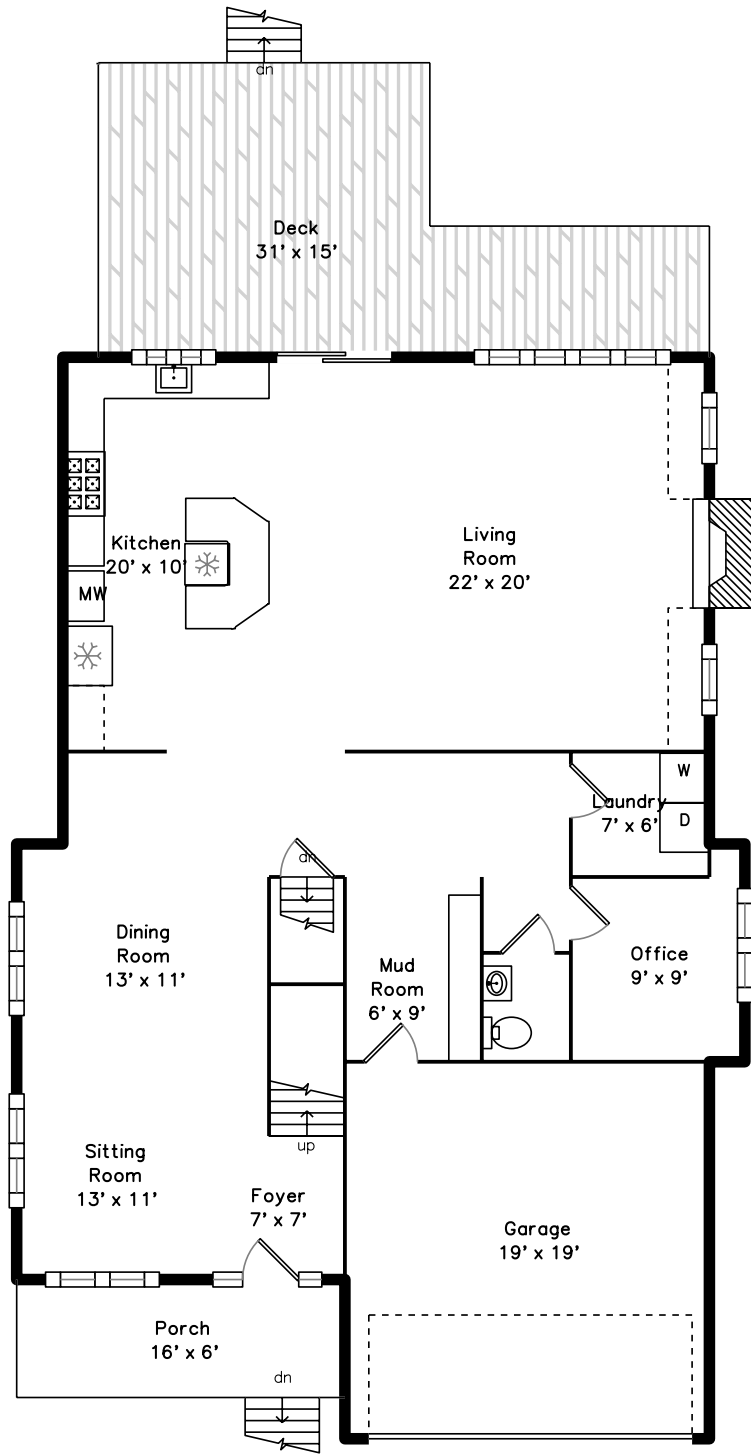

Top

Upper

Main

Lower

456 Chestnut Street Needham, MA 02492

PicturePlan by  vis-home

Measurements may not be 100% accurate.
Floor plans are provided for convenience only.
Room sizes are not used to calculate area.

Top

Upper

Main

Lower

Outside

Outside

Back

Back

Living Room

Dining Room

Dining Room

Kitchen

Kitchen

Kitchen

Kitchen

Kitchen

Family Room

Family Room

Family Room

Mud Room

Deck

Deck

Primary Bedroom

Primary Bedroom