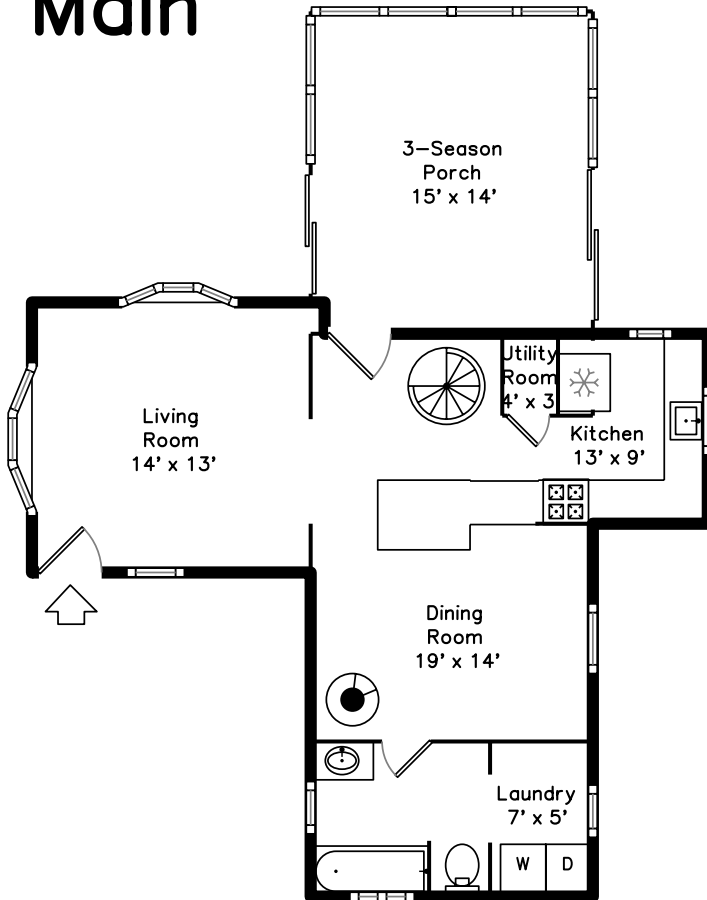

# Upper

# Main

**35 Broad Street  
Billerica, MA 01821**

PicturePlan by  **vis-home**  
MOVE YOUR WAY & FLOORPLAN

Measurements may not be 100% accurate.  
Floor plans are provided for convenience only.  
Room sizes are not used to calculate area.

Back

Back

Back

Living Room

Living Room

Dining Room

Dining Room

Dining Room