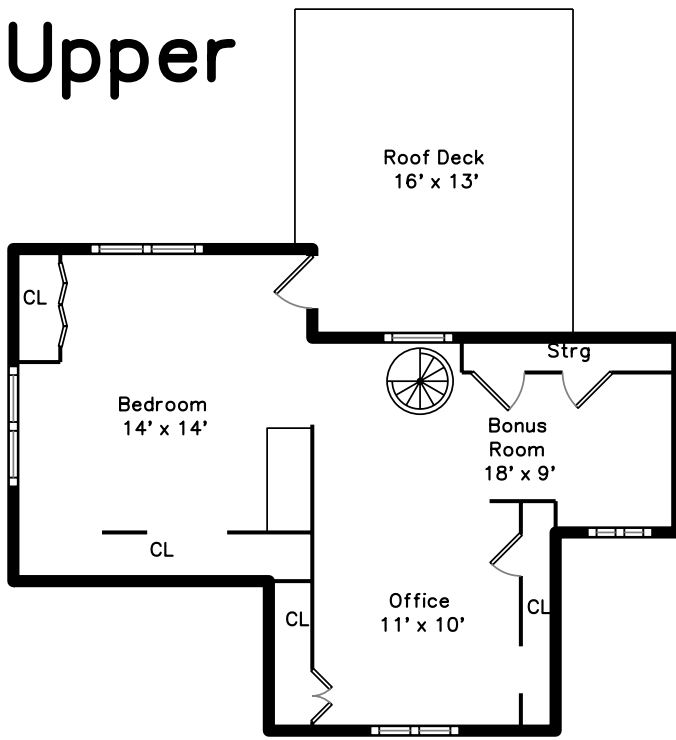

# Upper

# Main

**35 Broad Street  
Billerica, MA 01821**

PicturePlan by  **vis-home**  
MOVE YOUR WAY & FLOORPLAN

Measurements may not be 100% accurate.  
Floor plans are provided for convenience only.  
Room sizes are not used to calculate area.

Back

Back

Back

Living Room

Living Room

Dining Room

Dining Room

Dining Room