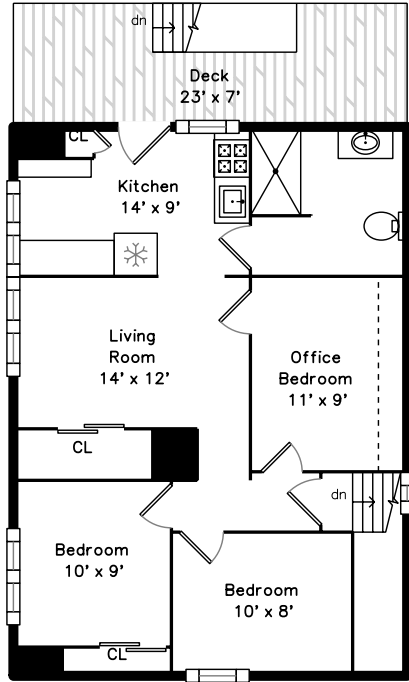

Top

Main

Upper

Lower

12 Richardson Street
Boston, MA 02135

PicturePlan by vis-home

Measurements may not be 100% accurate.
Floor plans are provided for convenience only.
Room sizes are not used to calculate area.

Top

Upper

Main

Lower

Outside

Back

Porch

Living Room

Living Room

Kitchen

Kitchen

Bedroom

Bedroom

Bedroom

Bedroom

Bathroom

Deck

Living Room

Kitchen

Kitchen

Bedroom

Bedroom

Bedroom

Deck