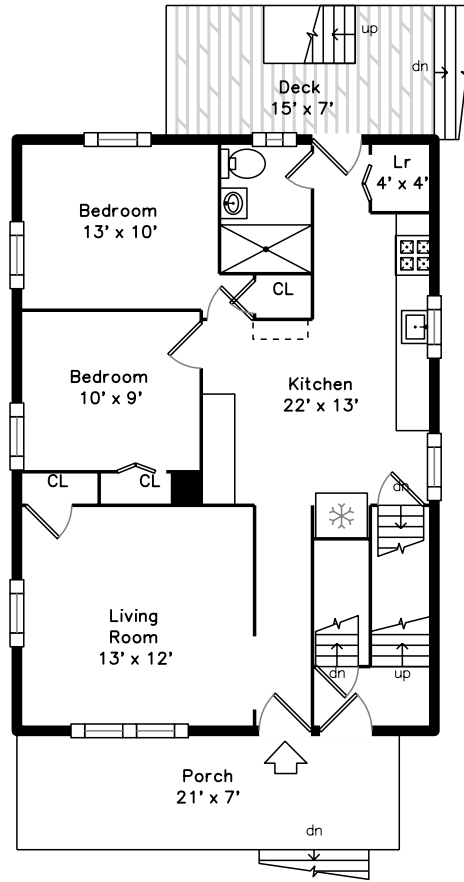

Top

Main

Upper

Lower

12 Richardson Street
Boston, MA 02135

PicturePlan by vis-home

Measurements may not be 100% accurate.
Floor plans are provided for convenience only.
Room sizes are not used to calculate area.

Top

Upper

Main

Lower

Outside

Back

Porch

Living Room

Living Room

Kitchen

Kitchen

Bedroom

Bedroom

Bedroom

Bedroom

Bathroom

Deck

Living Room

Kitchen

Kitchen

Bedroom

Bedroom

Bedroom

Deck