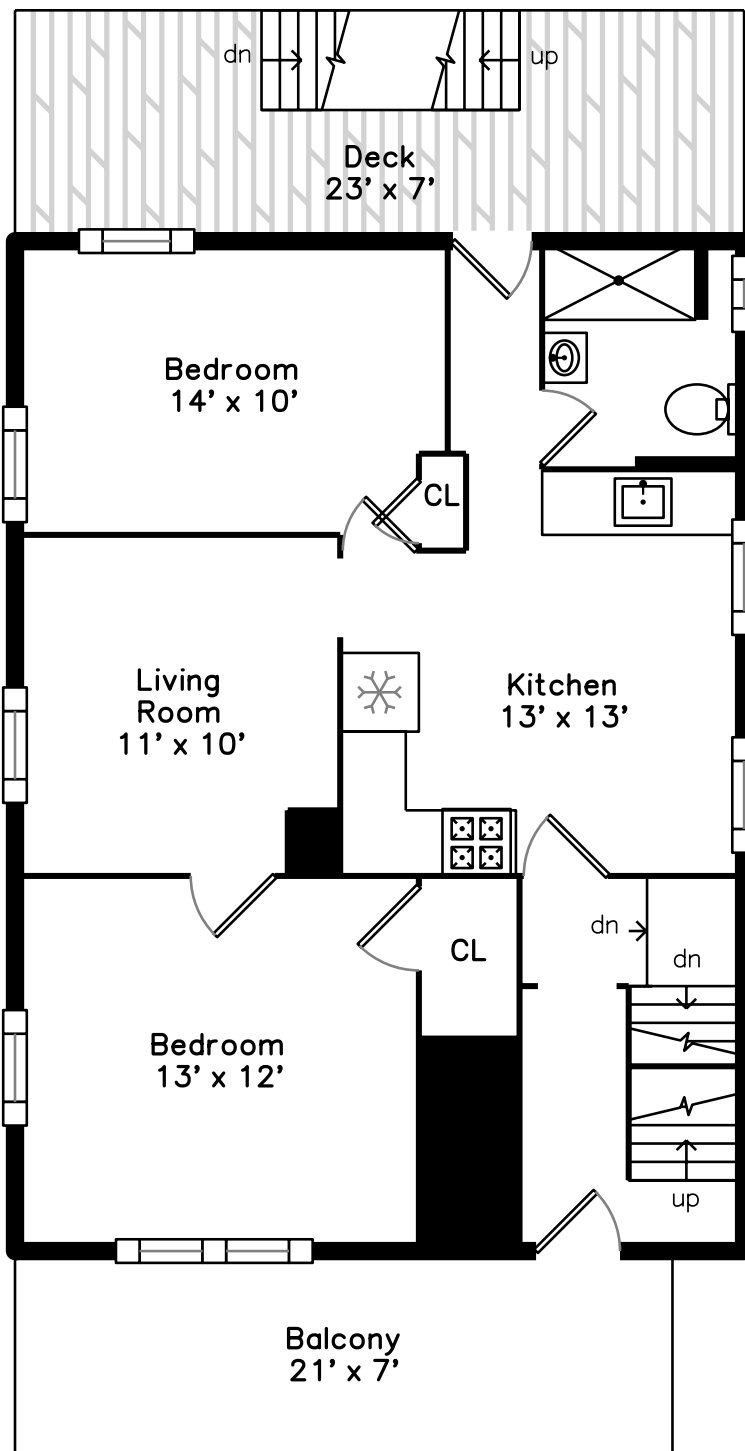

Top

Main

Upper

Lower

12 Richardson Street
Boston, MA 02135

PicturePlan by vis-home

Measurements may not be 100% accurate.
Floor plans are provided for convenience only.
Room sizes are not used to calculate area.

Top

Upper

Main

Lower

Outside

Back

Porch

Living Room

Living Room

Kitchen

Kitchen

Bedroom

Bedroom

Bedroom

Bedroom

Bathroom

Deck

Living Room

Kitchen

Kitchen

Bedroom

Bedroom

Bedroom

Deck