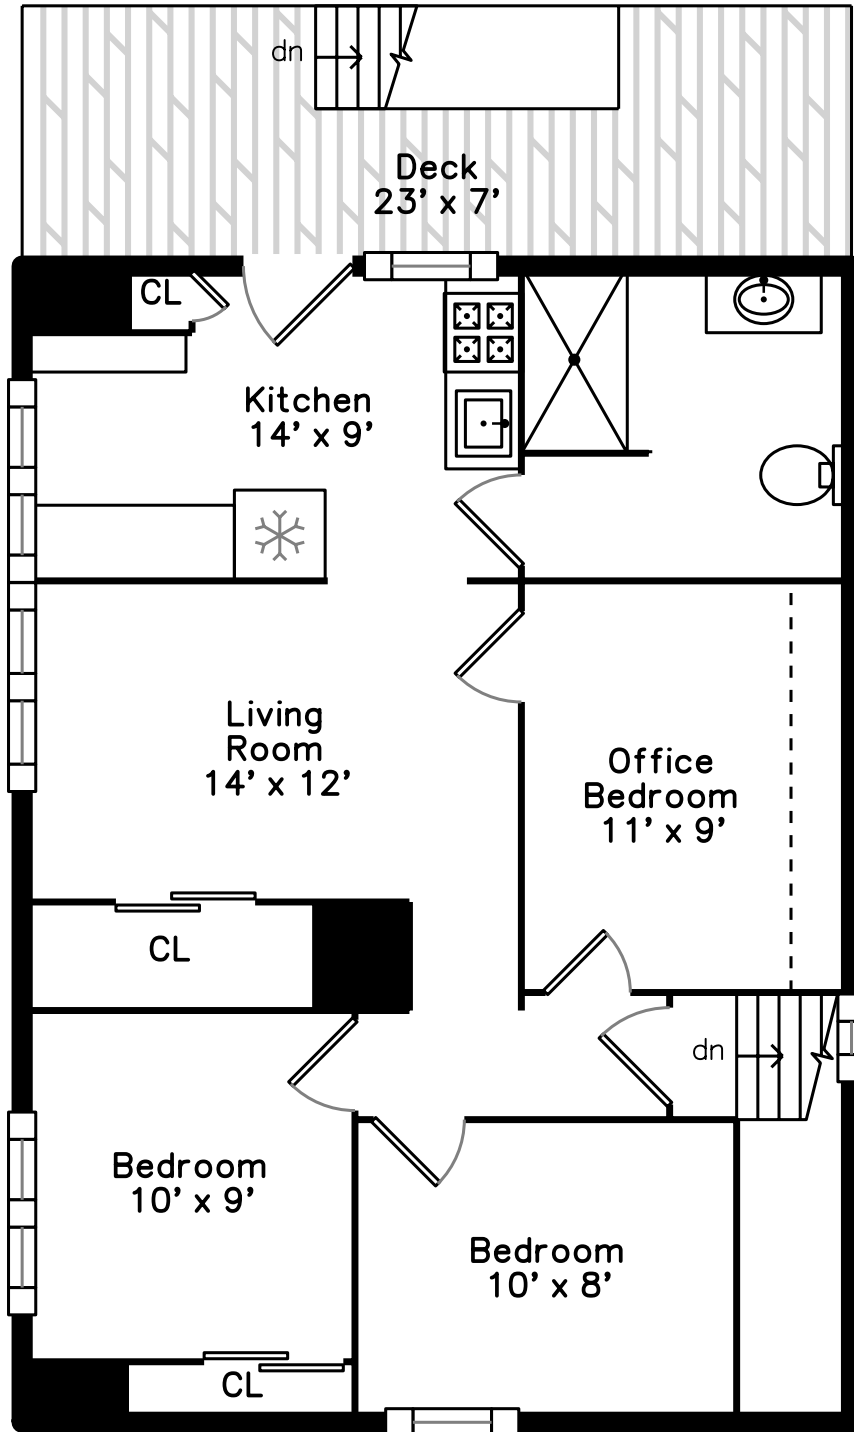

Top

Main

Upper

Lower

12 Richardson Street
Boston, MA 02135

PicturePlan by vis-home

Measurements may not be 100% accurate.
Floor plans are provided for convenience only.
Room sizes are not used to calculate area.

Top

Upper

Main

Lower

Outside

Back

Porch

Living Room

Living Room

Kitchen

Kitchen

Bedroom

Bedroom

Bedroom

Bedroom

Bathroom

Deck

Living Room

Kitchen

Kitchen

Bedroom

Bedroom

Bedroom

Deck