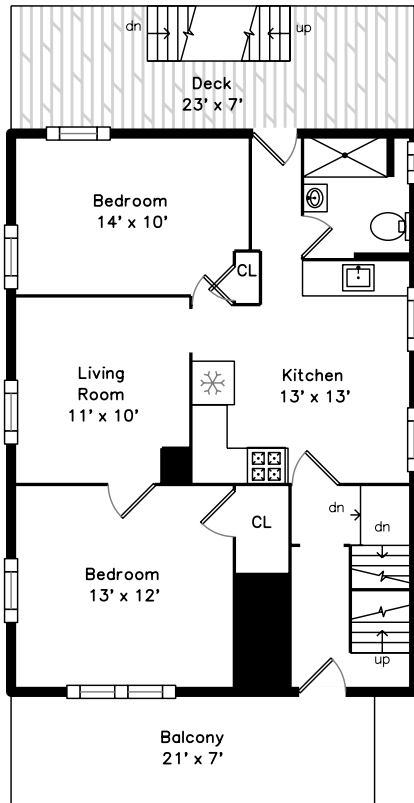

Top

Main

Upper

Lower

12 Richardson Street
Boston, MA 02135

PicturePlan by vis-home

Measurements may not be 100% accurate.
Floor plans are provided for convenience only.
Room sizes are not used to calculate area.

Top

Upper

Main

Lower

Outside

Back

Porch

Living Room

Living Room

Kitchen

Kitchen

Bedroom

Bedroom

Bedroom

Bedroom

Bathroom

Deck

Living Room

Kitchen

Kitchen

Bedroom

Bedroom

Bedroom

Deck