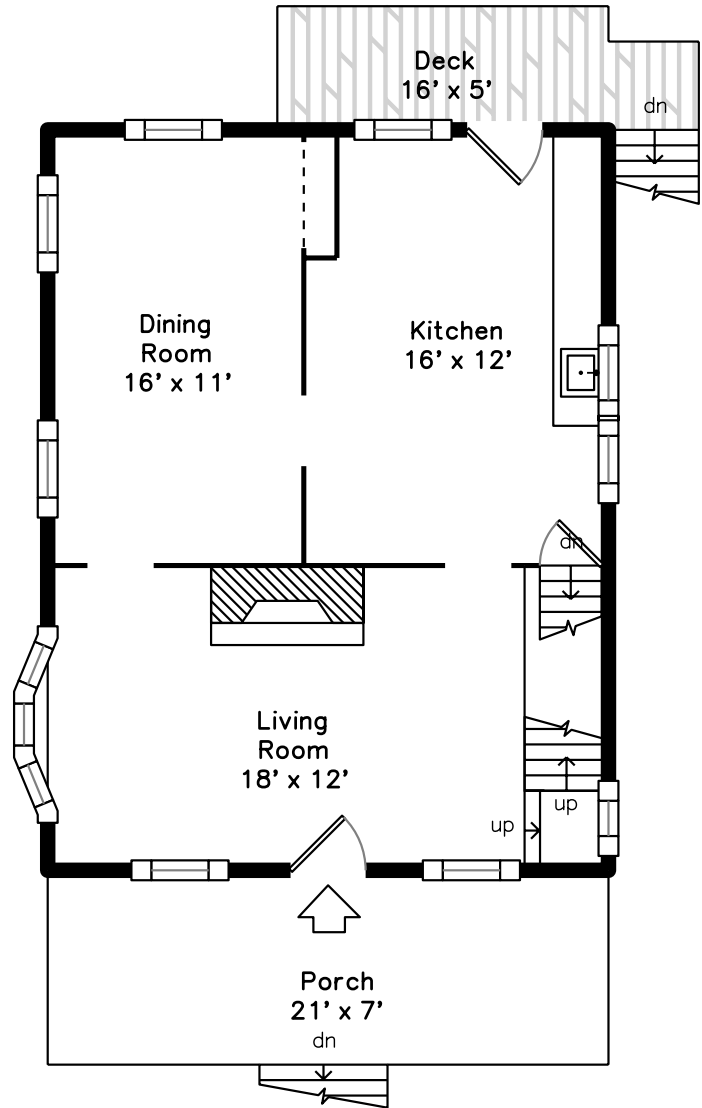

# Upper

# Main

23 Taunton Avenue  
Boston, MA 02136

PicturePlan by  vis-home

Measurements may not be 100% accurate.  
Floor plans are provided for convenience only.  
Room sizes are not used to calculate area.

Bedroom

Bedroom

Bedroom

Bedroom

Bathroom

Basement

Basement