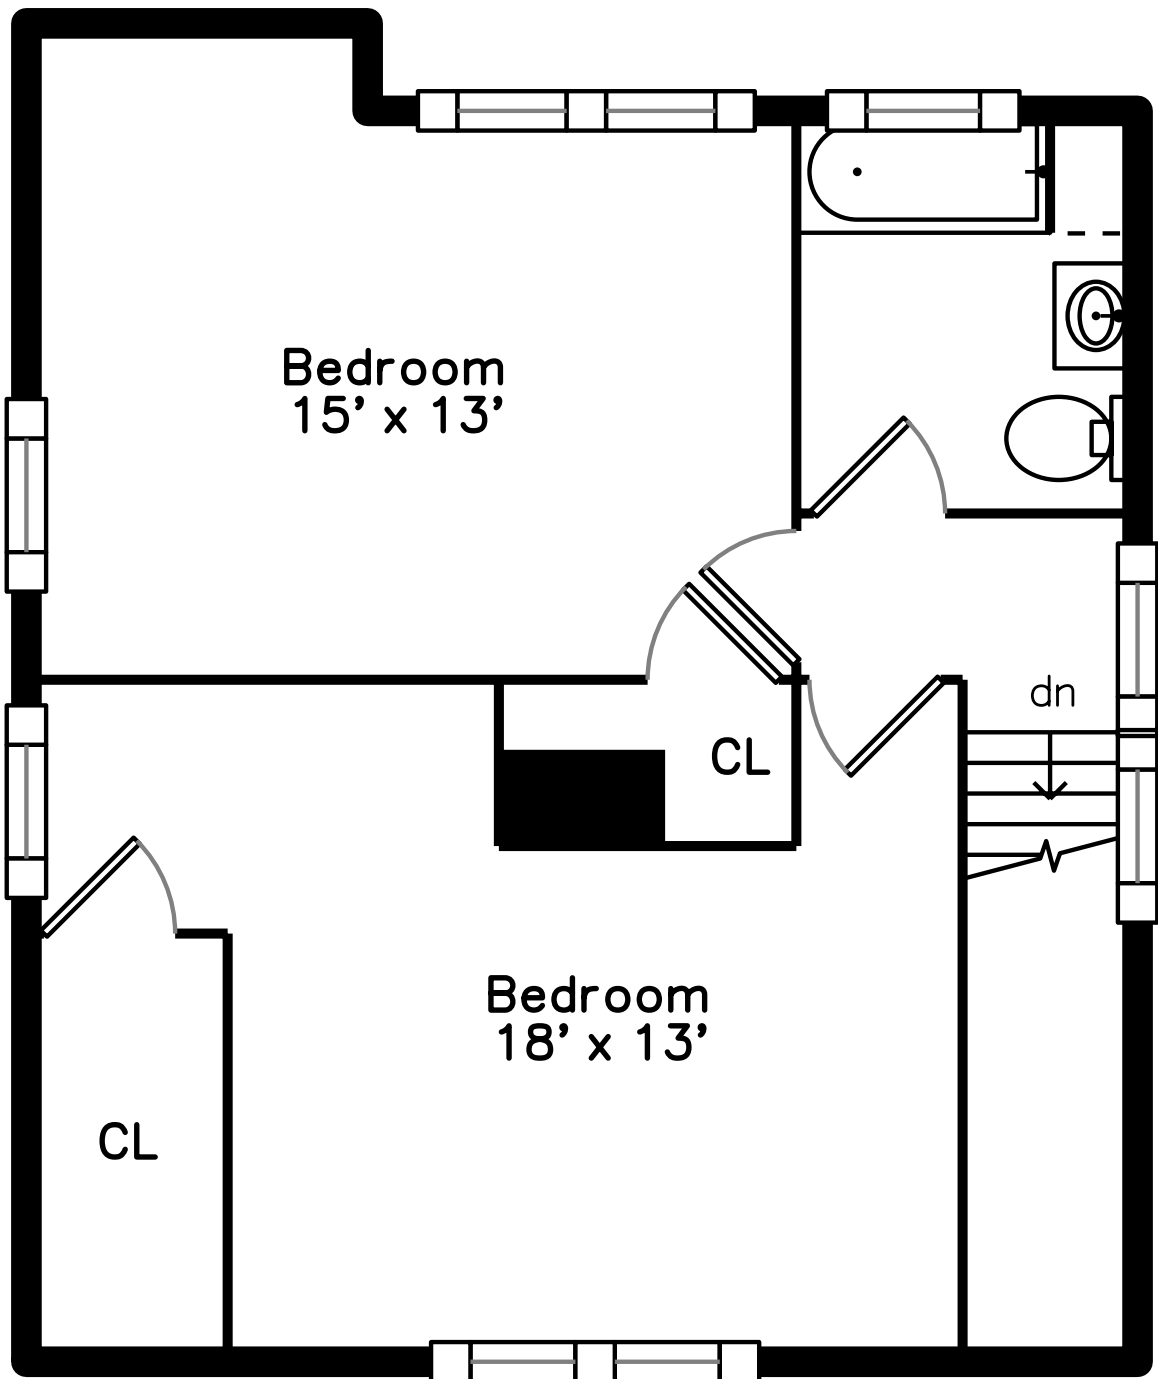

# Main

23 Taunton Avenue  
Boston, MA 02136

PicturePlan by  vis-home

Measurements may not be 100% accurate.  
Floor plans are provided for convenience only.  
Room sizes are not used to calculate area.

# Upper

Porch

Living Room

Living Room

Living Room

Dining Room

Dining Room

Kitchen

Kitchen

Bedroom

Bedroom

Bedroom

Bedroom

Bathroom

Basement

Basement