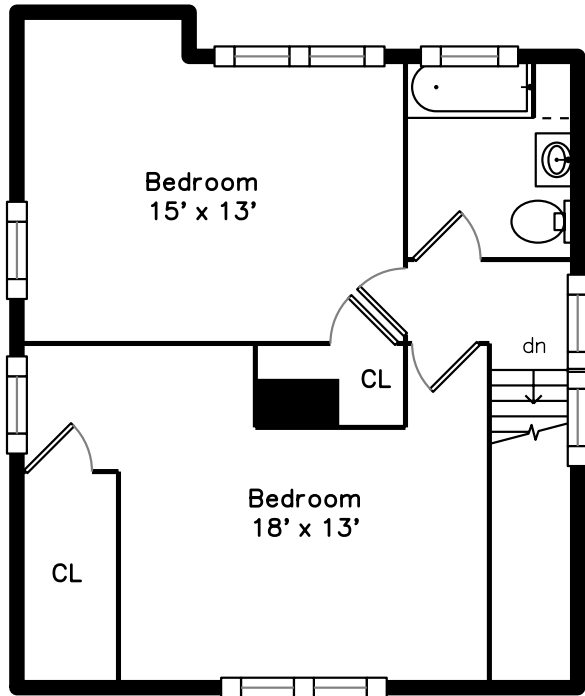

# Upper

# Main

23 Taunton Avenue  
Boston, MA 02136

PicturePlan by  vis-home

Measurements may not be 100% accurate.  
Floor plans are provided for convenience only.  
Room sizes are not used to calculate area.

Bedroom

Bedroom

Bedroom

Bedroom

Bathroom

Basement

Basement