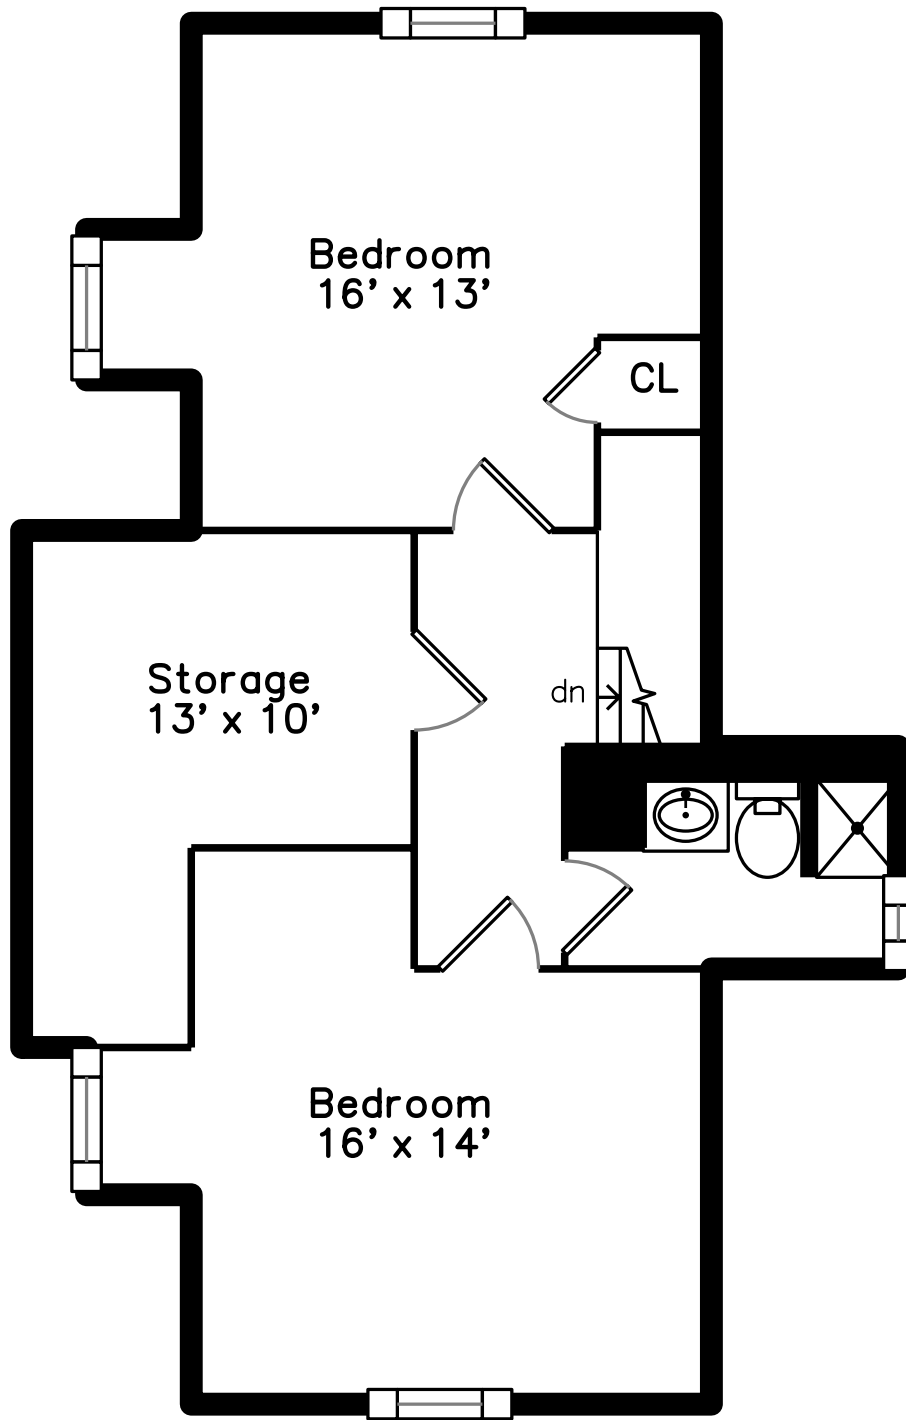

Upper

Main

6 Truman Road
Newton, MA 02459

PicturePlan by  vis-home

Measurements may not be 100% accurate.
Floor plans are provided for convenience only.
Room sizes are not used to calculate area.

Upper

Main

Living Dining Room

Living Dining Room

Living Dining Room

Living Dining Room

Living Dining Room

Living Dining Room

Living Dining Room

Living Dining Room

Living Dining Room

Kitchen

Kitchen

Kitchen

Kitchen

Kitchen

Bedroom

Bedroom

Bedroom

Bedroom

Bedroom

Bathroom