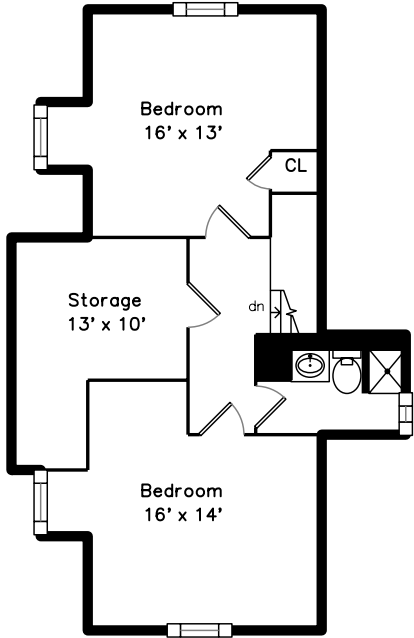

Upper

Main

6 Truman Road
Newton, MA 02459

PicturePlan by  vis-home

Measurements may not be 100% accurate.
Floor plans are provided for convenience only.
Room sizes are not used to calculate area.

Upper

Main

Living Dining Room

Living Dining Room

Living Dining Room

Living Dining Room

Living Dining Room

Living Dining Room

Living Dining Room

Living Dining Room

Living Dining Room

Kitchen

Kitchen

Kitchen

Kitchen

Kitchen

Bedroom

Bedroom

Bedroom

Bedroom

Bedroom

Bathroom