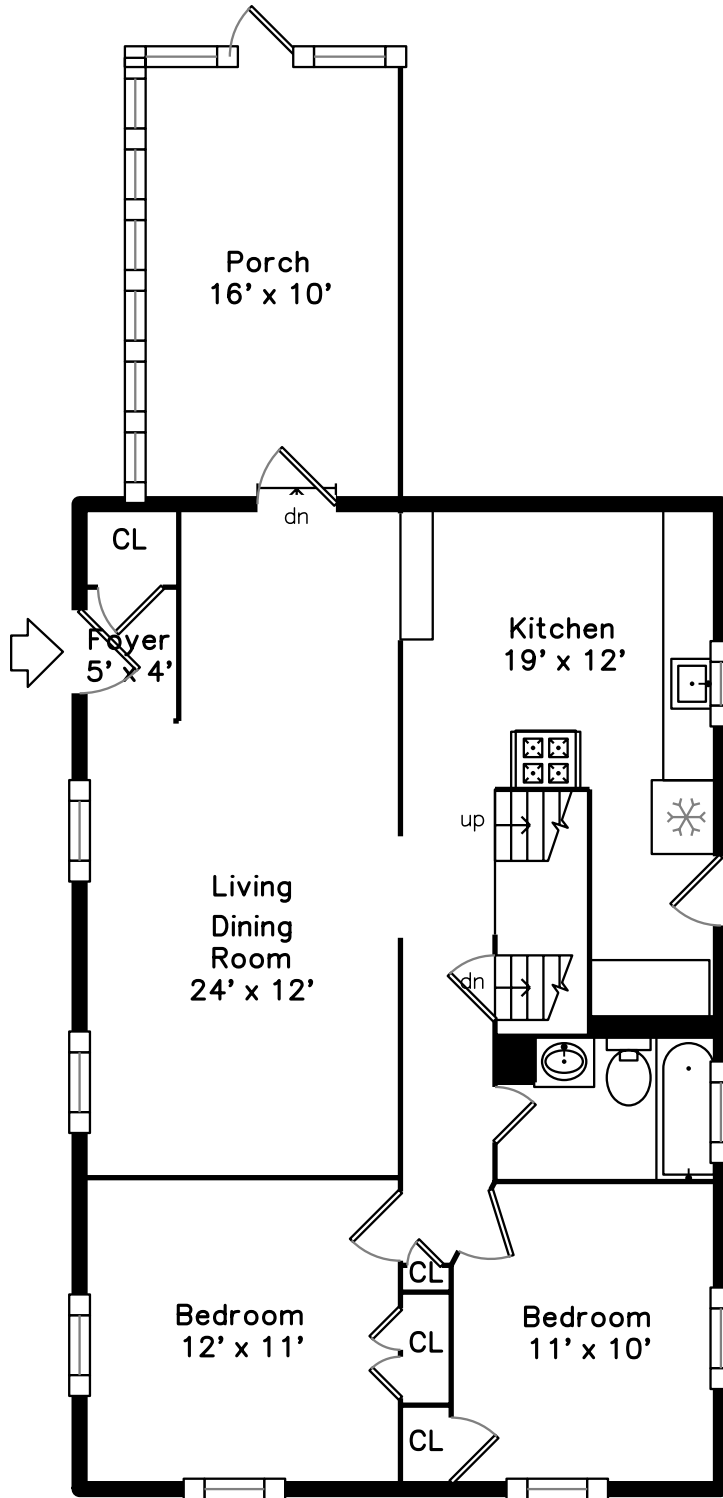

Upper

Main

6 Truman Road
Newton, MA 02459

PicturePlan by  vis-home

Measurements may not be 100% accurate.
Floor plans are provided for convenience only.
Room sizes are not used to calculate area.

Upper

Main

Living Dining Room

Living Dining Room

Living Dining Room

Living Dining Room

Living Dining Room

Living Dining Room

Living Dining Room

Living Dining Room

Living Dining Room

Kitchen

Kitchen

Kitchen

Kitchen

Kitchen

Bedroom

Bedroom

Bedroom

Bedroom

Bedroom

Bathroom