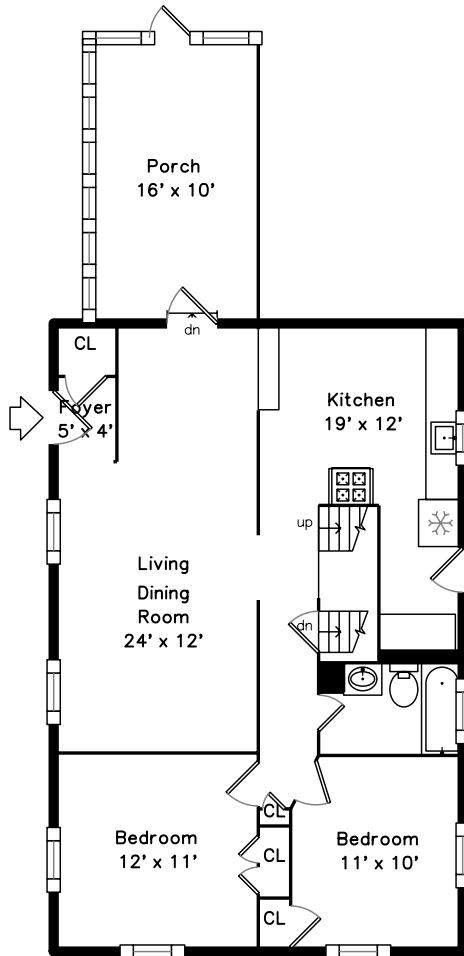

Upper

Main

6 Truman Road
Newton, MA 02459

PicturePlan by  vis-home

Measurements may not be 100% accurate.
Floor plans are provided for convenience only.
Room sizes are not used to calculate area.

Upper

Main

Living Dining Room

Living Dining Room

Living Dining Room

Living Dining Room

Living Dining Room

Living Dining Room

Living Dining Room

Living Dining Room

Living Dining Room

Kitchen

Kitchen

Kitchen

Kitchen

Kitchen

Bedroom

Bedroom

Bedroom

Bedroom

Bedroom

Bathroom