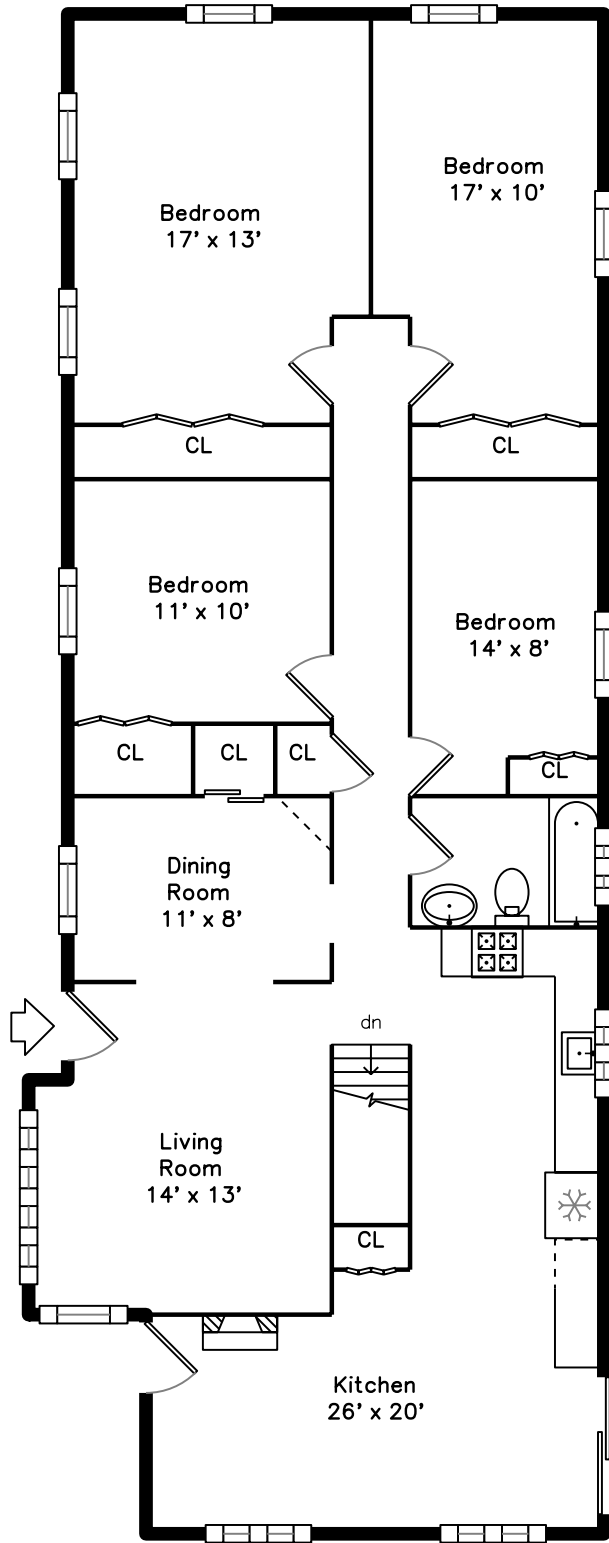

# Lower

118 Bruce RD \$629,900  
North Walpole, MA 02081

PicturePlan by  vis-home

Measurements may not be 100% accurate.  
Floor plans are provided for convenience only.  
Room sizes are not used to calculate area.

# Main

Back

Back

Living Room

Living Room

Living Room

Living Room

Dining Room

Dining Room

Bedroom

Bathroom

Living Room

Living Room

Living Room

Living Room

Living Room

Living Room