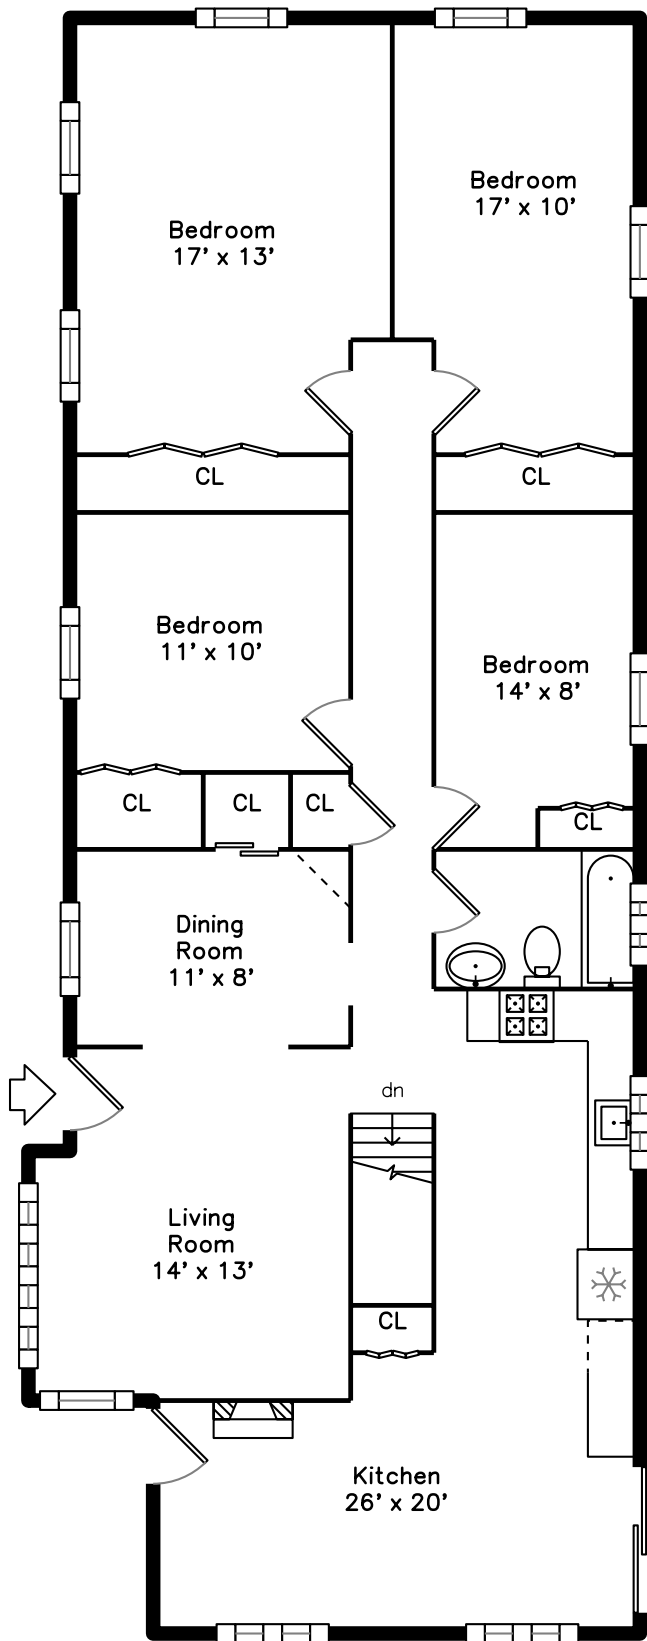

# Main

# Lower

118 Bruce RD \$629,900  
North Walpole, MA 02081

PicturePlan by  vis-home

Measurements may not be 100% accurate.  
Floor plans are provided for convenience only.  
Room sizes are not used to calculate area.

Back

Back

Living Room

Living Room

Living Room

Living Room

Dining Room

Dining Room

Bedroom

Bathroom

Living Room

Living Room

Living Room

Living Room

Living Room

Living Room