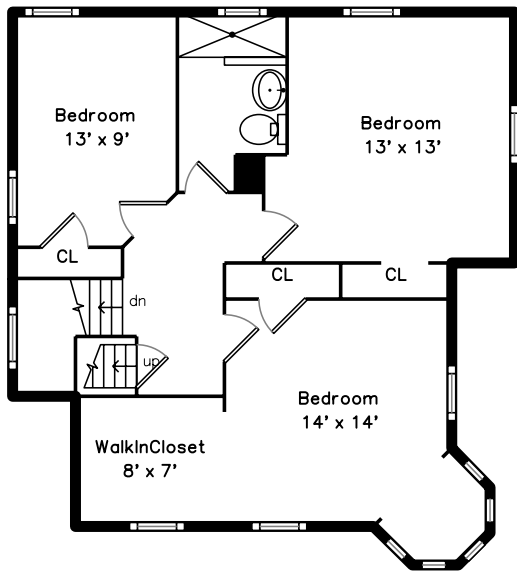

# Upper

# Lower

40 Ivory Street  
Boston, MA 02132

PicturePlan by vis-home

Measurements may not be 100% accurate.  
Floor plans are provided for convenience only.  
Room sizes are not used to calculate area.

Back

Back

Deck

Deck

Deck

Deck

Living Room

Living Room

Living Room

Living Room