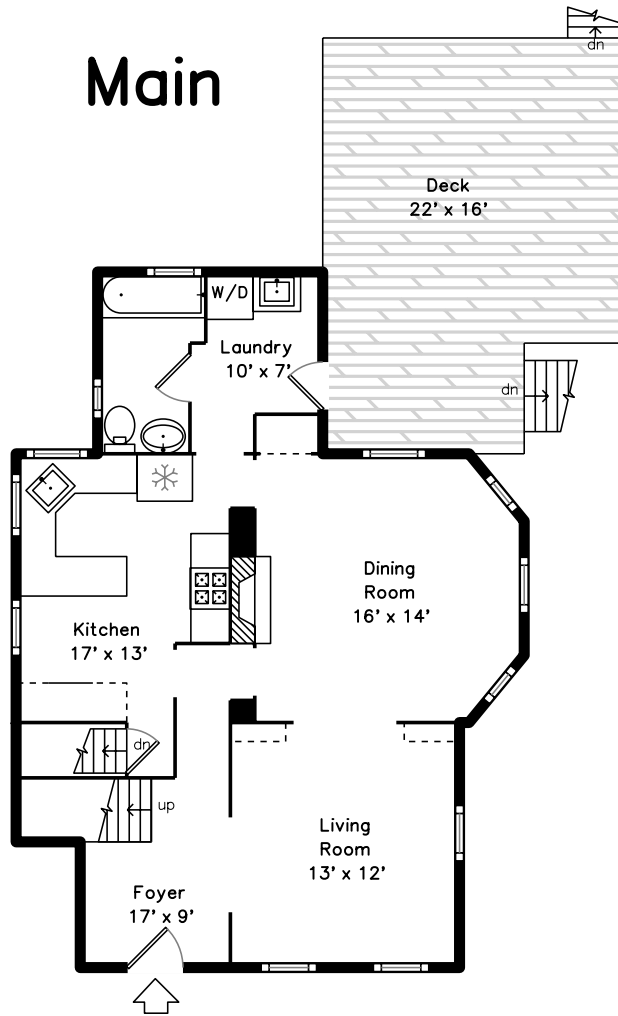

# Main

# Lower

40 Ivory Street  
Boston, MA 02132

PicturePlan by vis-home

Measurements may not be 100% accurate.  
Floor plans are provided for convenience only.  
Room sizes are not used to calculate area.

Back

Back

Deck

Deck

Deck

Deck

Living Room

Living Room

Living Room

Living Room