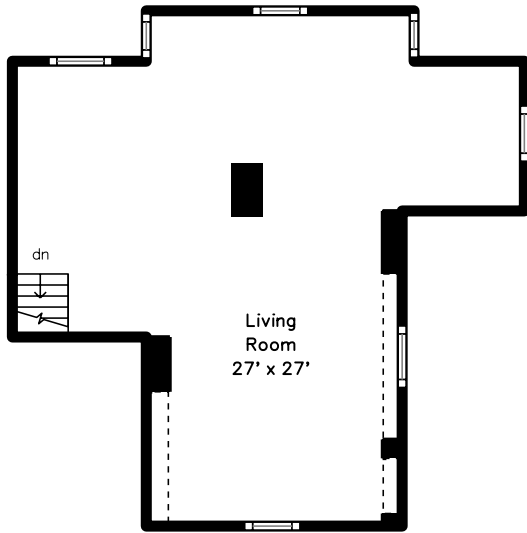

Top

Main

Upper

Lower

40 Ivory Street
Boston, MA 02132

PicturePlan by vis-home

Measurements may not be 100% accurate.
Floor plans are provided for convenience only.
Room sizes are not used to calculate area.