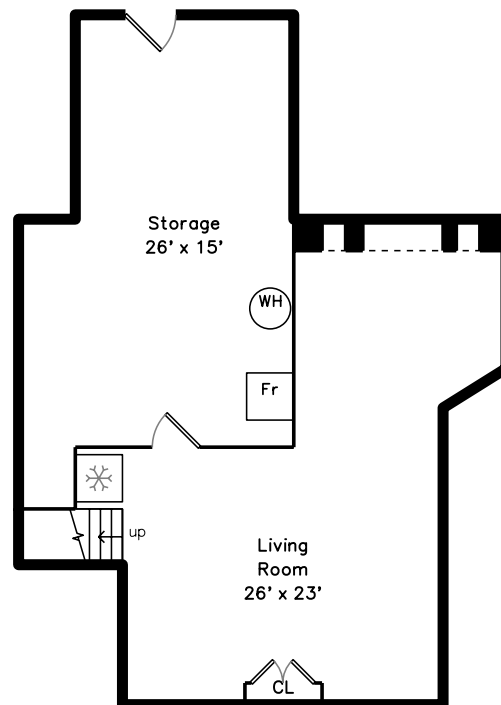

# Lower

40 Ivory Street  
Boston, MA 02132

PicturePlan by vis-home

Measurements may not be 100% accurate.  
Floor plans are provided for convenience only.  
Room sizes are not used to calculate area.