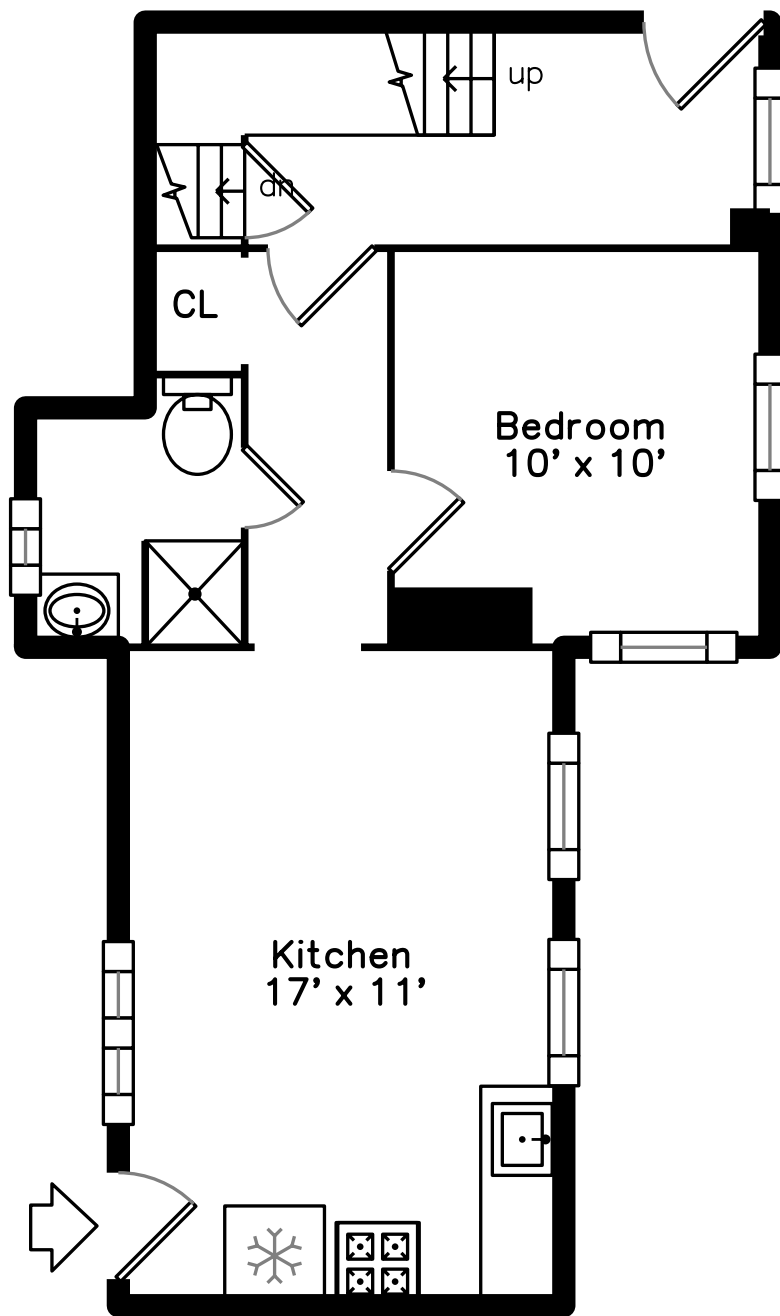

55 Elm Street
Somerville, MA 02144

PicturePlan by vis-home

Measurements may not be 100% accurate.
Floor plans are provided for convenience only.
Room sizes are not used to calculate area.

Top

Upper

Main

Shop 2 Upper

Shop 2

Shop 1

Outside

Outside

Outside

Outside

Back

Shop

Shop

Shop

Storage

Storage

Shop

Shop

Shop

Bathroom

Bedroom

Bedroom

Bathroom

Living Room

Living Room

Kitchen

Kitchen

Bedroom