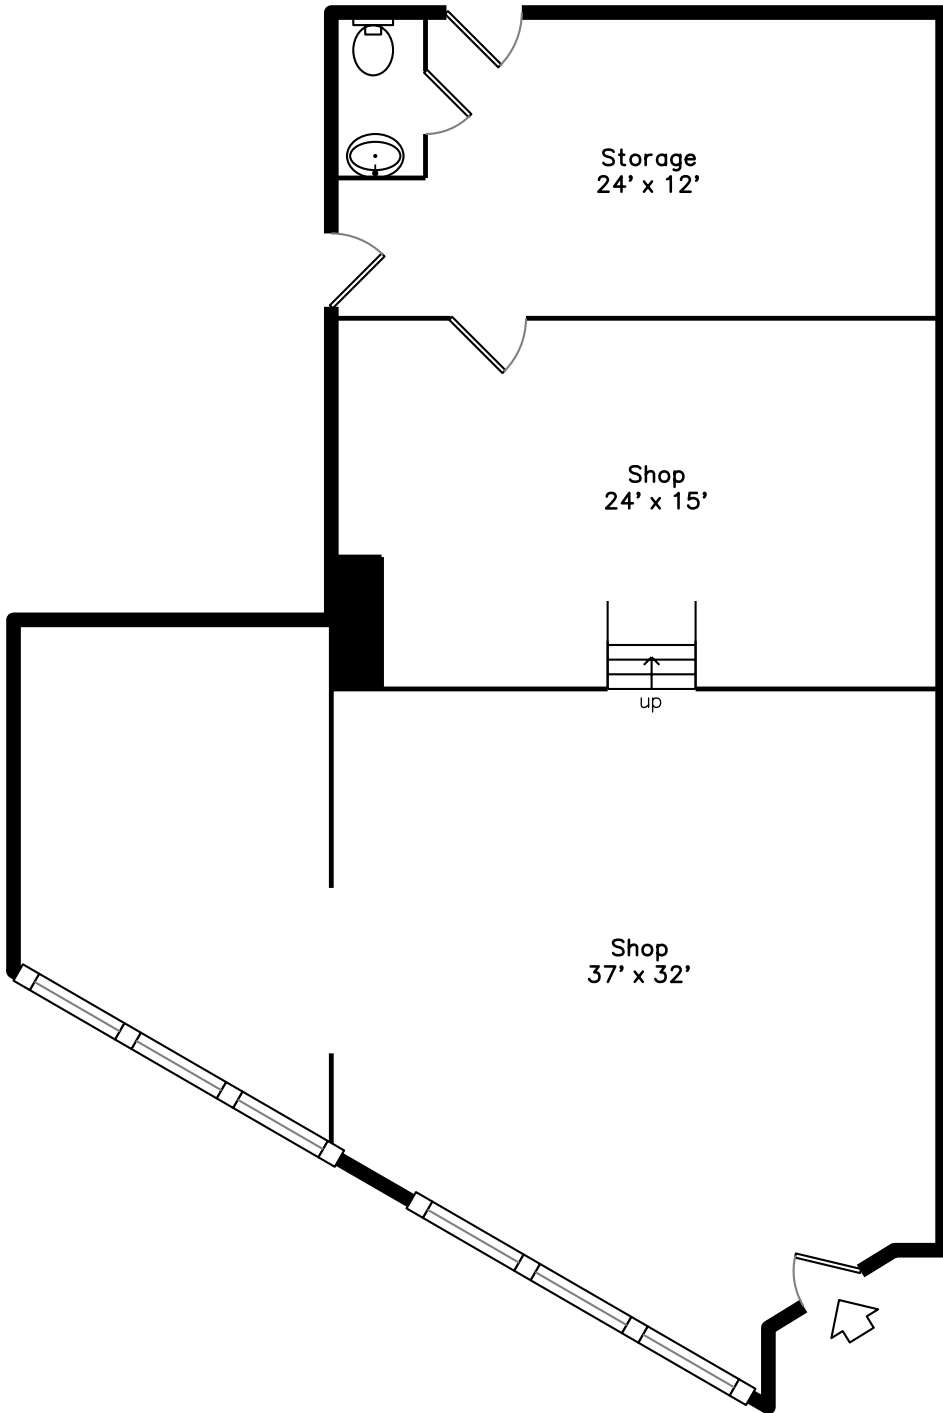

55 Elm Street
Somerville, MA 02144

PicturePlan by vis-home

Measurements may not be 100% accurate.
Floor plans are provided for convenience only.
Room sizes are not used to calculate area.

Top

Upper

Main

Shop 2 Upper

Shop 2

Shop 1

Outside

Outside

Outside

Outside

Back

Shop

Shop

Shop

Storage

Storage

Shop

Shop

Shop

Bathroom

Bedroom

Bedroom

Bathroom

Living Room

Living Room

Kitchen

Kitchen

Bedroom