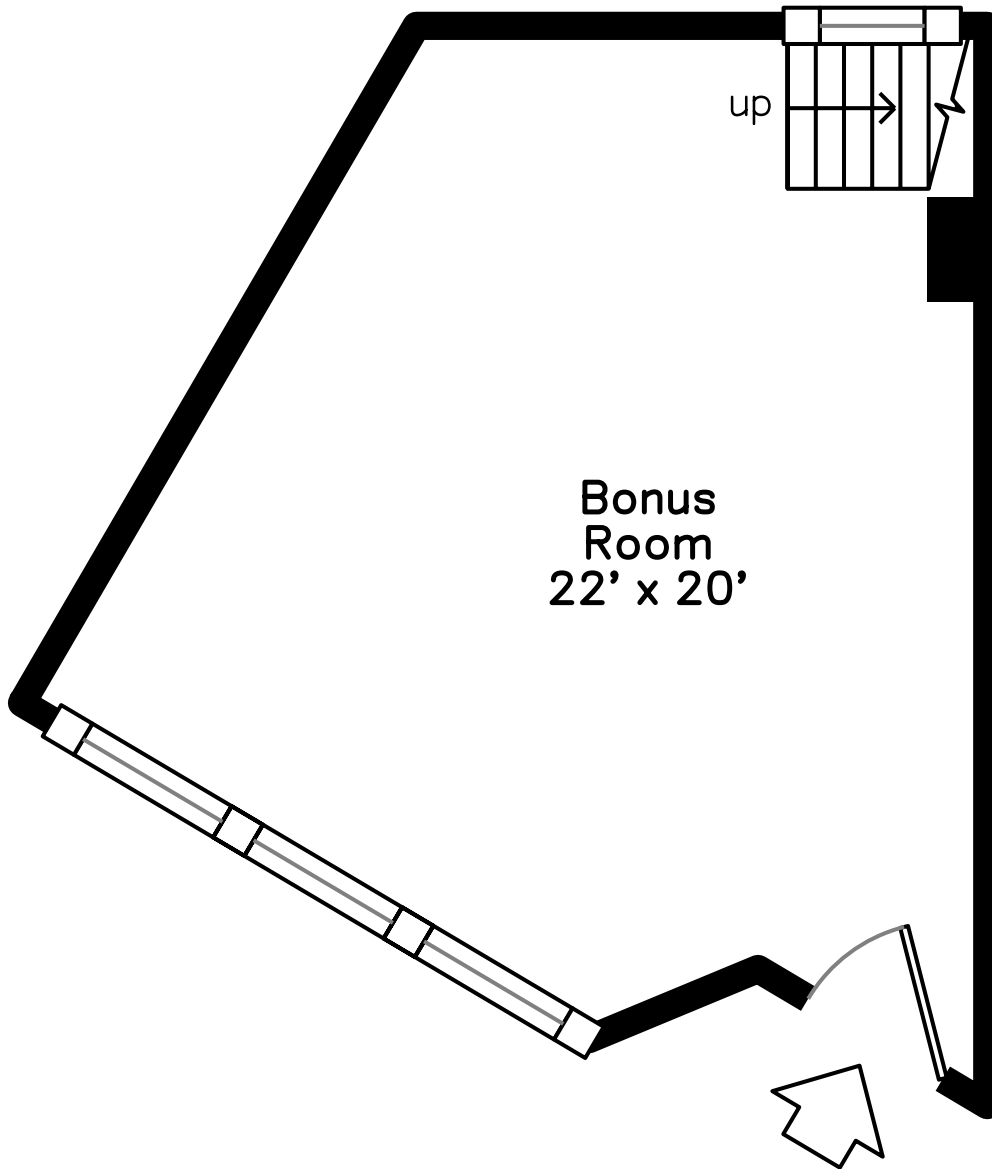

55 Elm Street
Somerville, MA 02144

PicturePlan by vis-home

Measurements may not be 100% accurate.
Floor plans are provided for convenience only.
Room sizes are not used to calculate area.

Top

Upper

Main

Shop 2 Upper

Shop 2

Shop 1

Outside

Outside

Outside

Outside

Back

Shop

Shop

Shop

Storage

Storage

Shop

Shop

Shop

Bathroom