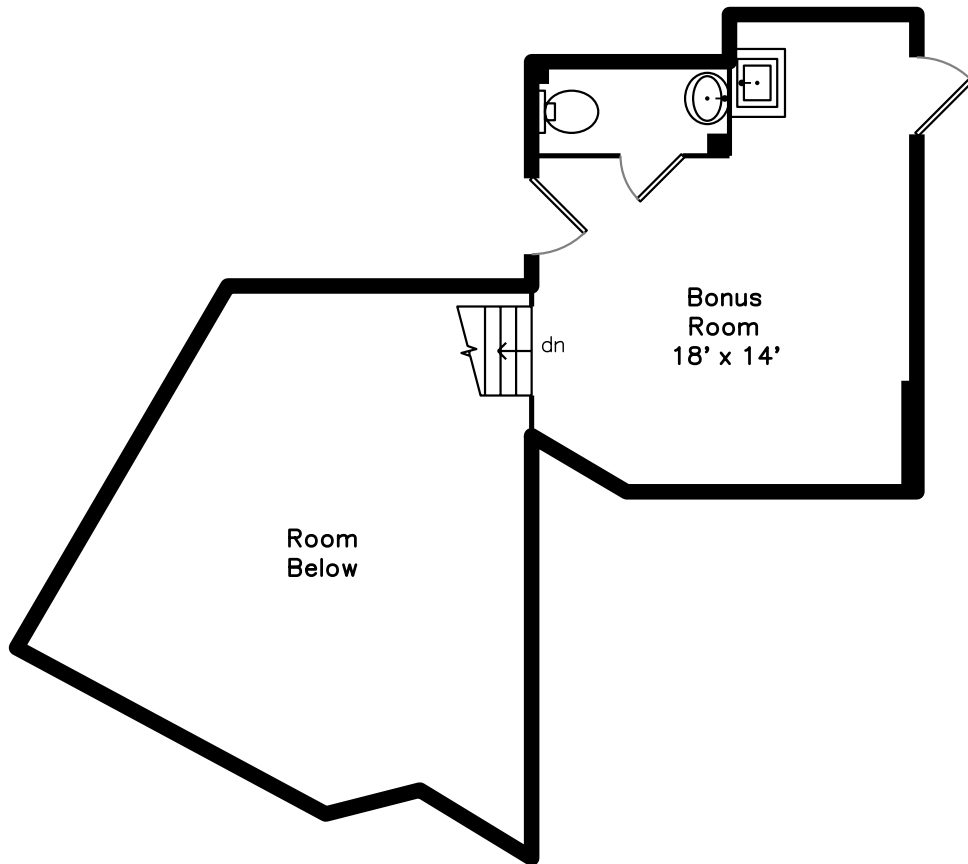

55 Elm Street
Somerville, MA 02144

PicturePlan by vis-home

Measurements may not be 100% accurate.
Floor plans are provided for convenience only.
Room sizes are not used to calculate area.

Top

Upper

Main

Shop 2 Upper

Shop 2

Shop 1

Outside

Outside

Outside

Outside

Back

Shop

Shop

Shop

Storage

Storage

Shop

Shop

Shop

Bathroom

Bedroom

Bedroom

Bathroom

Living Room

Living Room

Kitchen

Kitchen

Bedroom