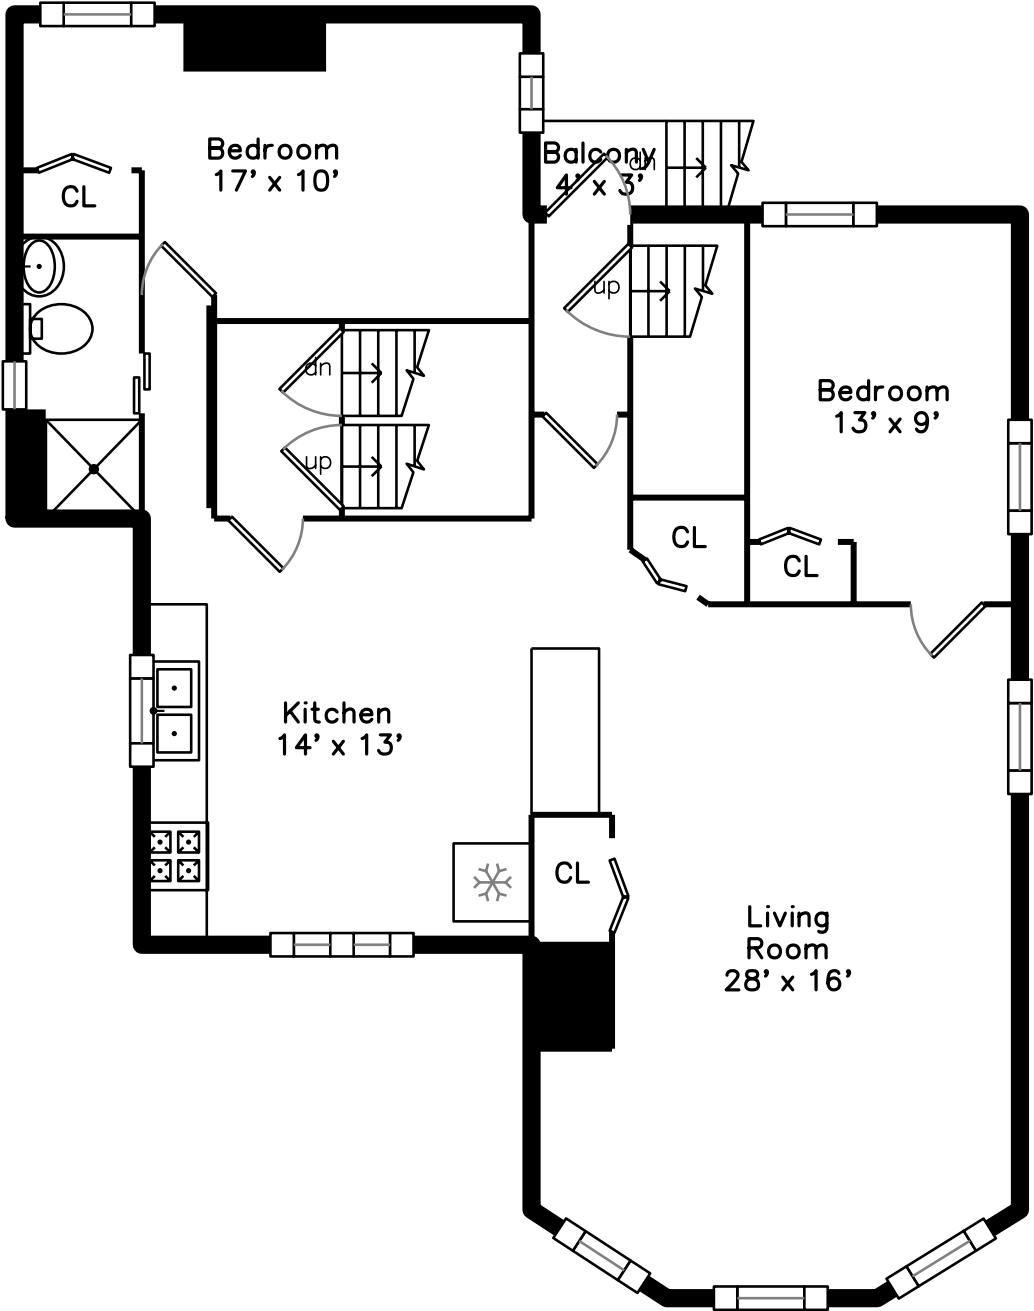

55 Elm Street
Somerville, MA 02144

PicturePlan by vis-home

Measurements may not be 100% accurate.
Floor plans are provided for convenience only.
Room sizes are not used to calculate area.

Top

Upper

Main

Shop 2 Upper

Shop 2

Shop 1

Outside

Outside

Outside

Outside

Back

Shop

Shop

Shop

Storage

Storage

Shop

Shop

Shop

Bathroom

Bedroom

Bedroom

Bathroom

Living Room

Living Room

Kitchen

Kitchen

Bedroom