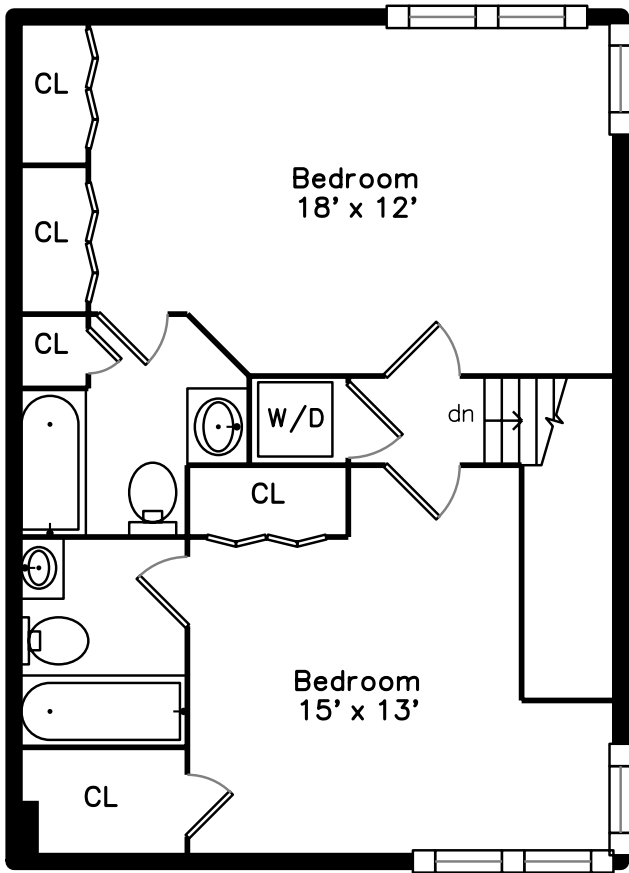

Upper

Main

49 Bradford Commons Lane
Braintree, MA 02184

PicturePlan by  vis-home

Measurements may not be 100% accurate.
Floor plans are provided for convenience only.
Room sizes are not used to calculate area.

Foyer

Foyer

Living Room

Living Room

Living Room

Living Room

Living Room

Kitchen

Deck

Deck

Deck

Bedroom

Bedroom

Bedroom

Bedroom

Bedroom

Bedroom

Bedroom

Bedroom

Bathroom

Bathroom

Laundry