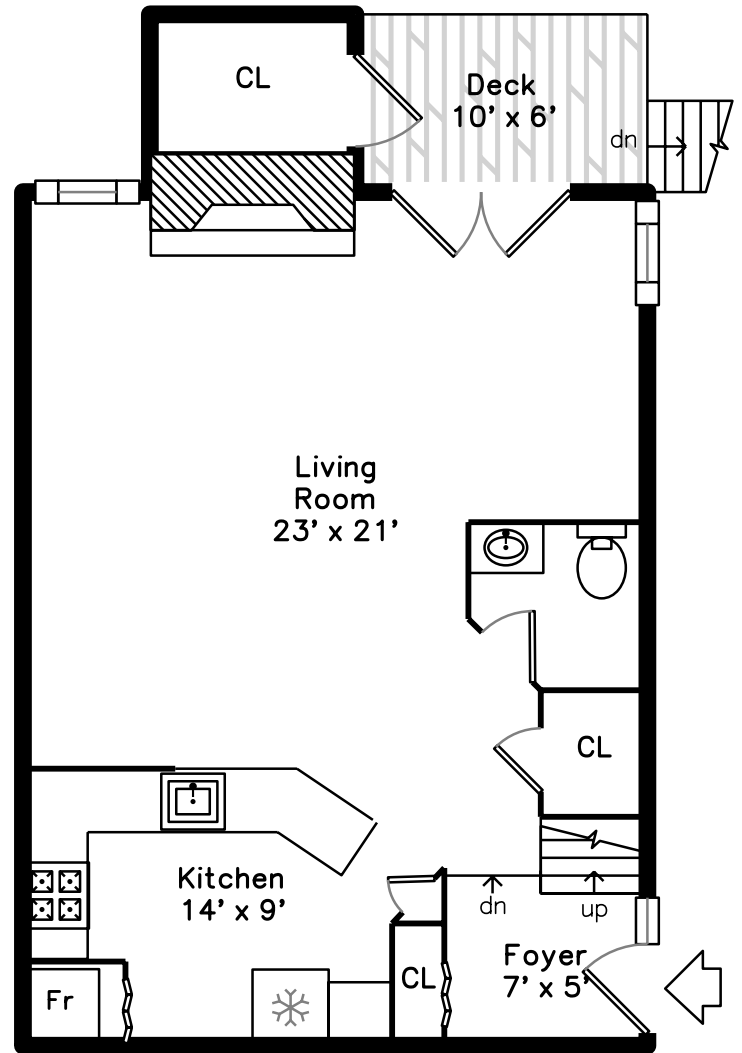

Upper

Main

49 Bradford Commons Lane
Braintree, MA 02184

PicturePlan by  vis-home

Measurements may not be 100% accurate.
Floor plans are provided for convenience only.
Room sizes are not used to calculate area.

Foyer

Foyer

Living Room

Living Room

Living Room

Living Room

Living Room

Kitchen

Deck

Deck

Deck

Bedroom

Bedroom

Bedroom

Bedroom

Bedroom

Bedroom

Bedroom

Bedroom

Bathroom

Bathroom

Laundry