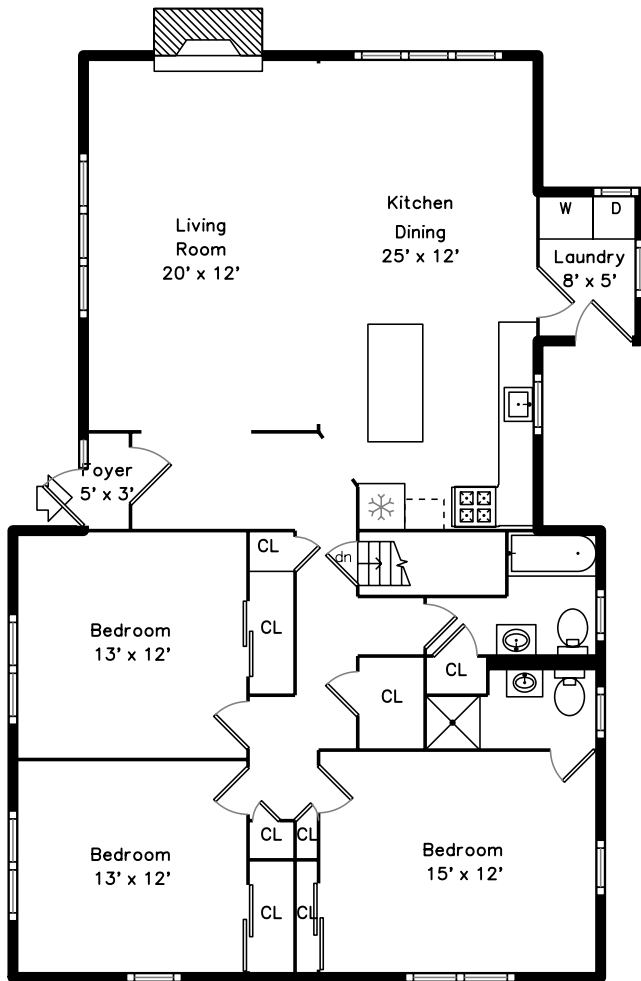

Main

Lower

343 School Street
Belmont, MA 02478

PicturePlan by  vis-home

Measurements may not be 100% accurate.
Floor plans are provided for convenience only.
Room sizes are not used to calculate area.

Main

Lower

Outside

Outside

Outside

Outside

Outside

Living Room

Living Room

Kitchen Dining

Kitchen Dining

Kitchen Dining

Kitchen Dining

Bedroom

Bedroom

Bedroom

Bedroom

Bedroom

Outside

Bathroom

Laundry

Outside

Office

Office

Living Room