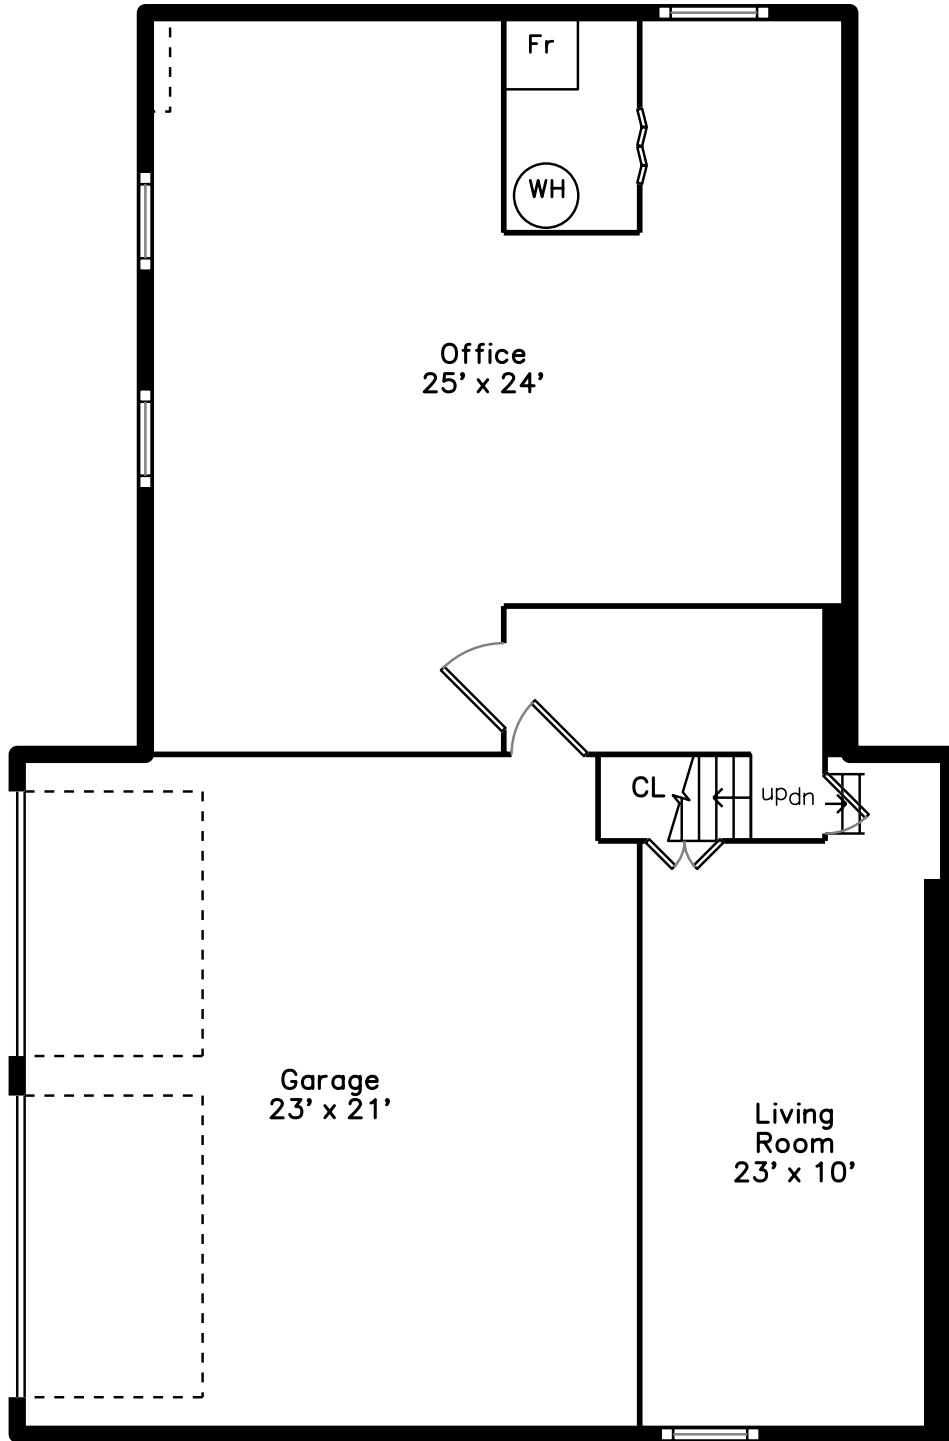

Main

Lower

343 School Street
Belmont, MA 02478

PicturePlan by  vis-home

Measurements may not be 100% accurate.
Floor plans are provided for convenience only.
Room sizes are not used to calculate area.

Main

Lower

Outside

Outside

Outside

Outside

Outside

Living Room

Living Room

Kitchen Dining

Kitchen Dining

Kitchen Dining

Kitchen Dining

Bedroom

Bedroom

Bedroom

Bedroom

Bedroom

Outside

Bathroom

Laundry

Outside

Office

Office

Living Room