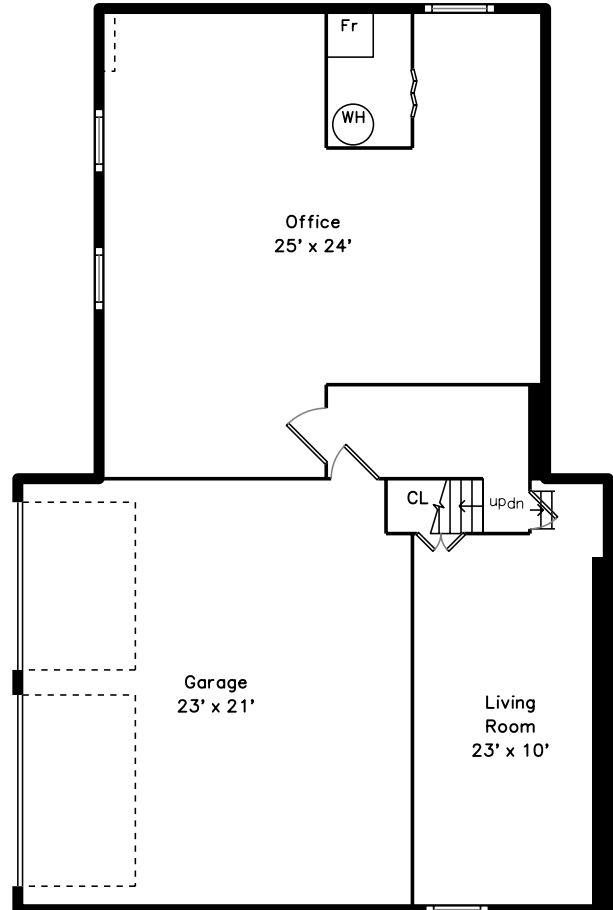

Main

Lower

343 School Street
Belmont, MA 02478

PicturePlan by  vis-home

Measurements may not be 100% accurate.
Floor plans are provided for convenience only.
Room sizes are not used to calculate area.

Main

Lower

Outside

Outside

Outside

Outside

Outside

Living Room

Living Room

Kitchen Dining

Kitchen Dining

Kitchen Dining

Kitchen Dining

Bedroom

Bedroom

Bedroom

Bedroom

Bedroom

Outside

Bathroom

Laundry

Outside

Office

Office

Living Room