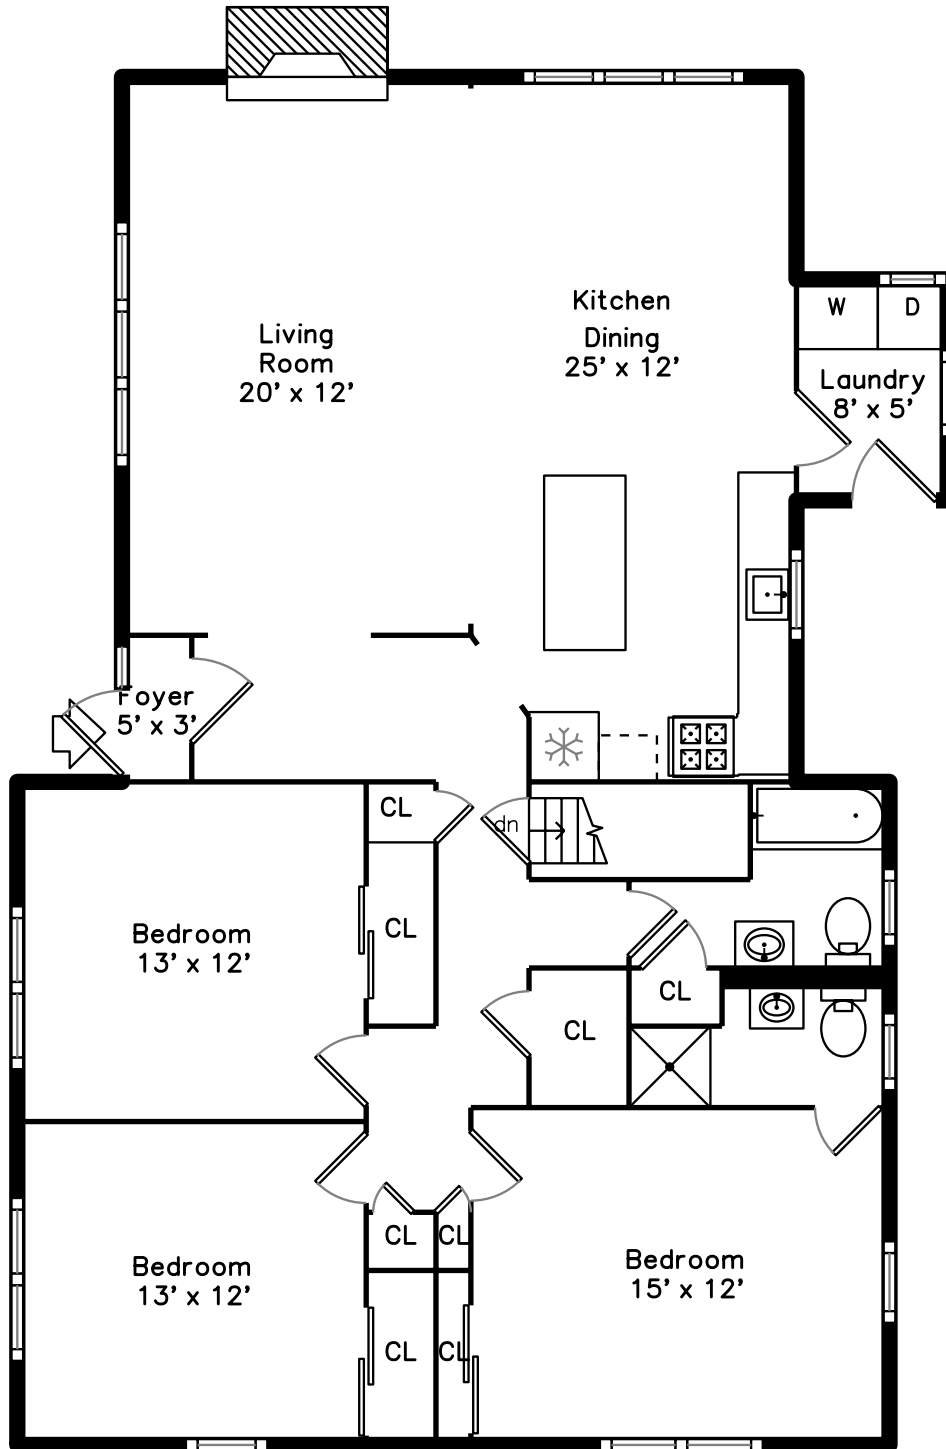

Main

Lower

343 School Street
Belmont, MA 02478

PicturePlan by  vis-home

Measurements may not be 100% accurate.
Floor plans are provided for convenience only.
Room sizes are not used to calculate area.

Main

Lower

Outside

Outside

Outside

Outside

Outside

Living Room

Living Room

Kitchen Dining

Kitchen Dining

Kitchen Dining

Kitchen Dining

Bedroom

Bedroom

Bedroom

Bedroom

Bedroom

Outside

Bathroom

Laundry

Outside

Office

Office

Living Room