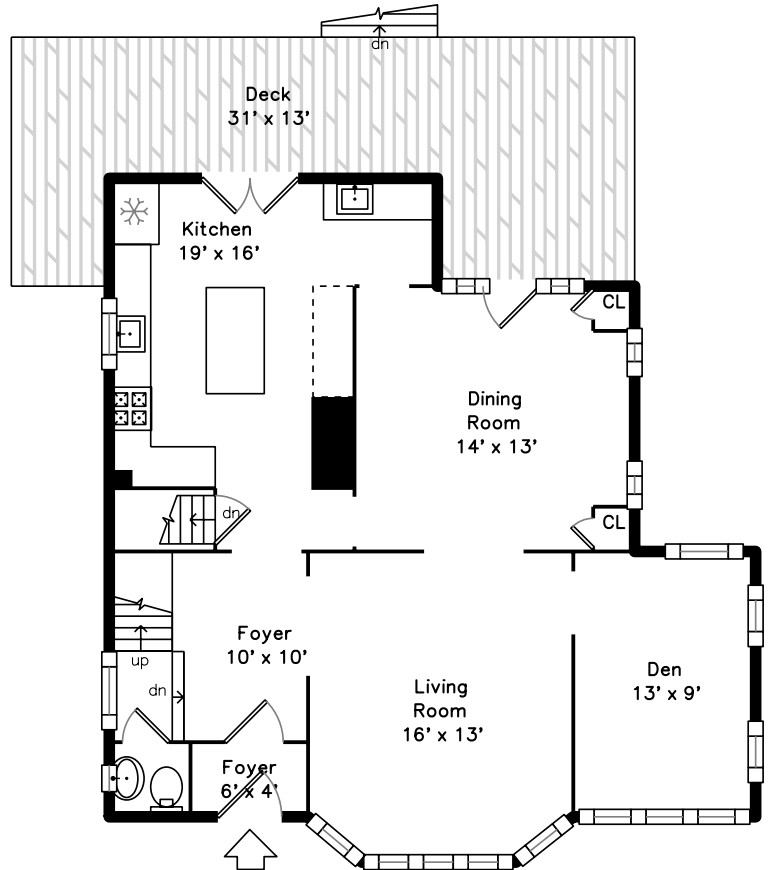

# Main

# Upper

27 Richwood Street  
Boston, MA 02132

PicturePlan by  vis-home

Measurements may not be 100% accurate.  
Floor plans are provided for convenience only.  
Room sizes are not used to calculate area.

Back

Back

Deck

Deck

Deck

Deck

Foyer

Living Room

Living Room

Living Room

Dining Room

Dining Room

Dining Room

Dining Room

Kitchen

Kitchen