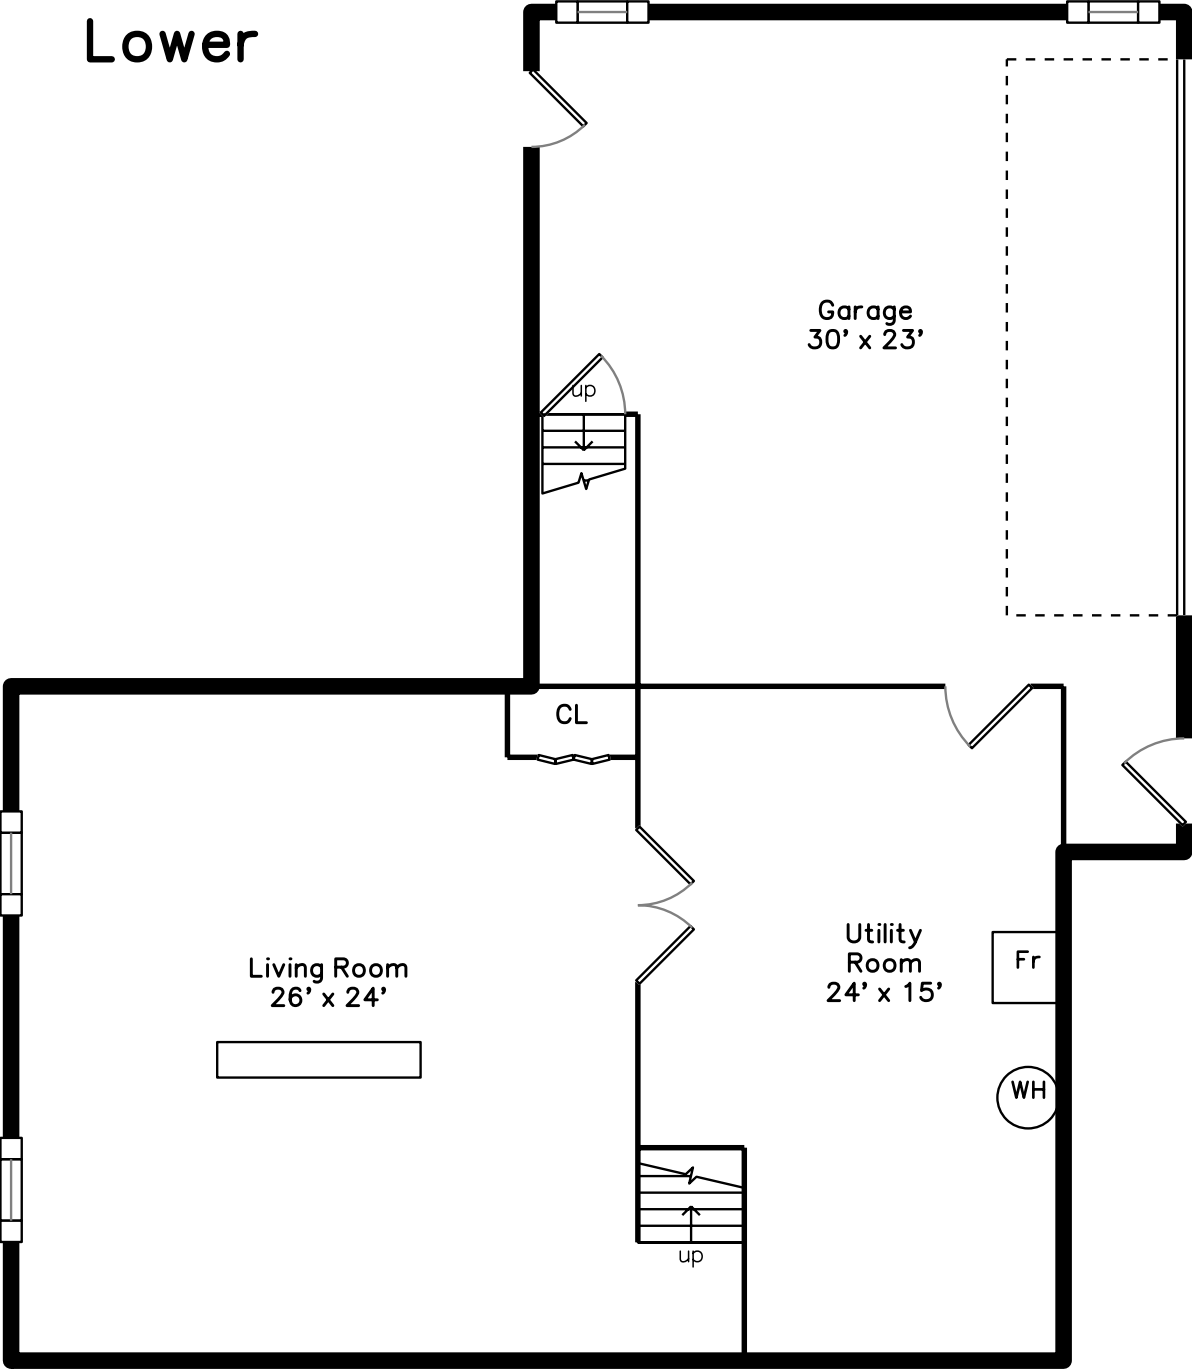

Upper

Lower

Main

745 Washington Street
Walpole, MA 02081

PicturePlan by vis-home

Measurements may not be 100% accurate.
Floor plans are provided for convenience only.
Room sizes are not used to calculate area.

Upper

Main

Lower

Outside

Outside

Outside

Back

Back

Back

Back

Back

Back

Back

Pool

Pool

Pool

Pool

Foyer

Family Room

Family Room

Family Room

Family Room

Family Room

Kitchen