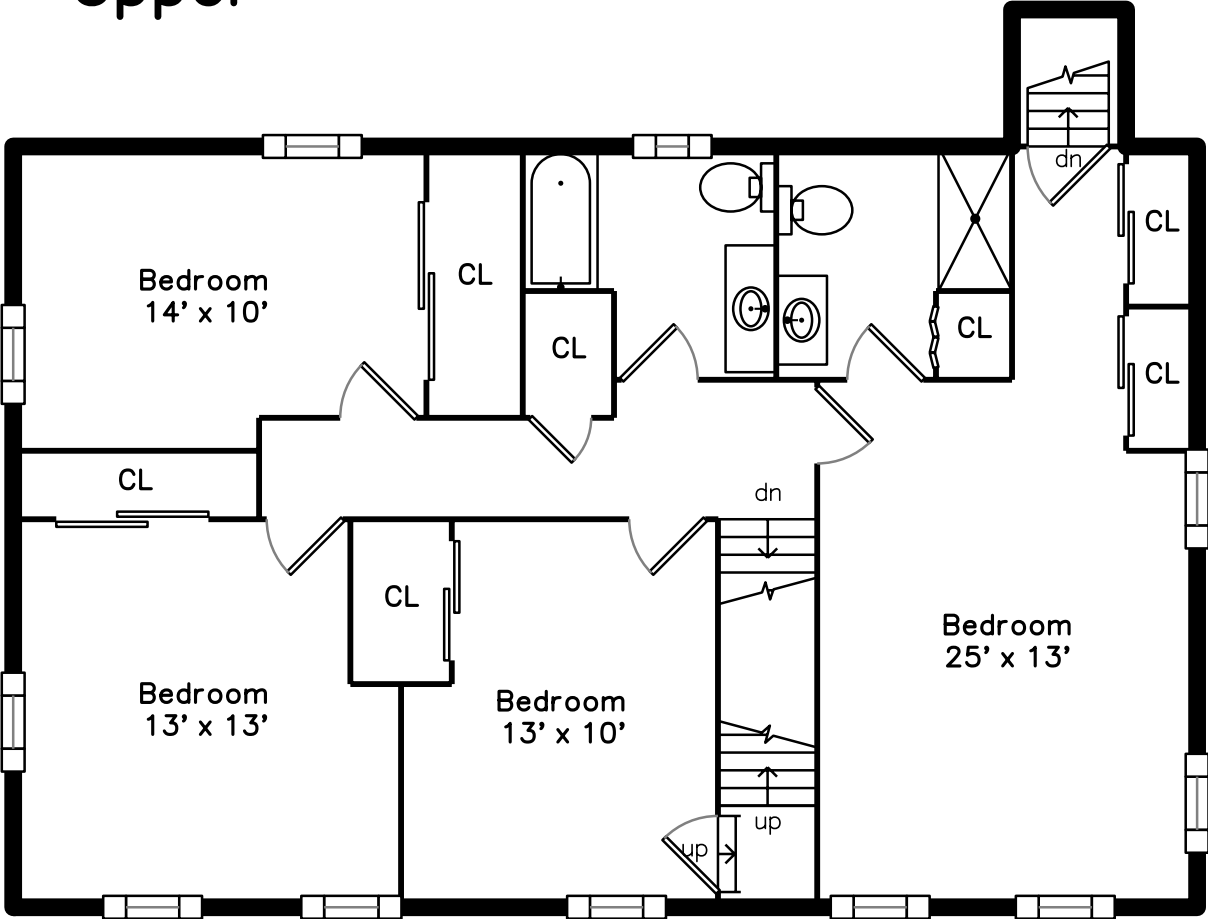

Upper

Lower

Main

745 Washington Street
Walpole, MA 02081

PicturePlan by vis-home

Measurements may not be 100% accurate.
Floor plans are provided for convenience only.
Room sizes are not used to calculate area.

Upper

Main

Lower

Outside

Outside

Outside

Back

Back

Pool

Foyer

Family Room

Family Room

Family Room

Family Room

Family Room

Kitchen

Bedroom

Bedroom

Bedroom

Office

Office

Office

Deck

Deck