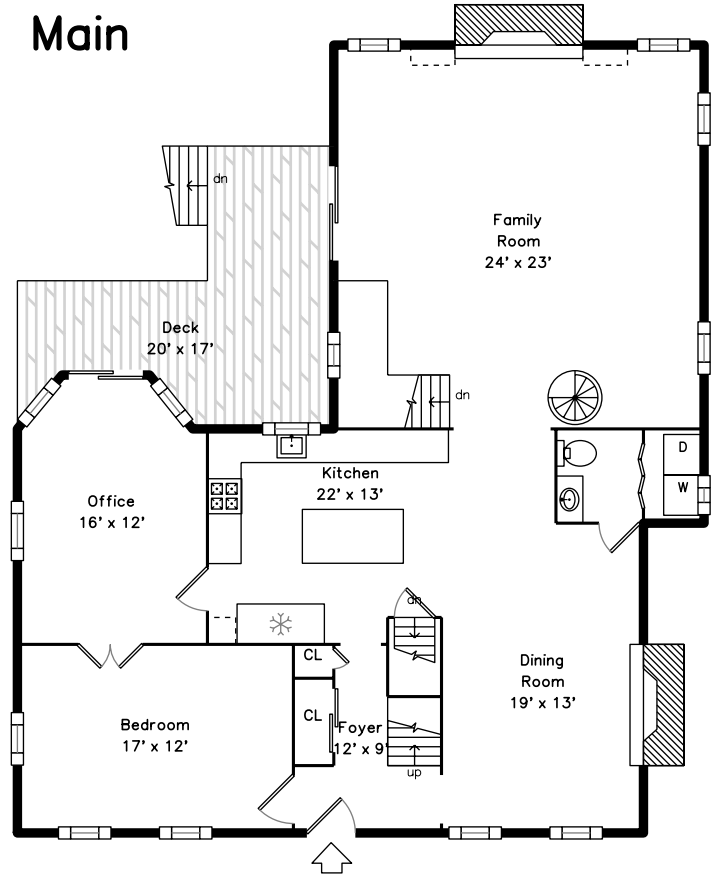

Upper

Lower

Main

745 Washington Street
Walpole, MA 02081

PicturePlan by vis-home

Measurements may not be 100% accurate.
Floor plans are provided for convenience only.
Room sizes are not used to calculate area.

Upper

Main

Lower

Outside

Outside

Outside

Back

Back

Back

Back

Back

Back

Back

Pool

Pool

Pool

Pool

Foyer

Family Room

Family Room

Family Room

Family Room

Family Room

Kitchen