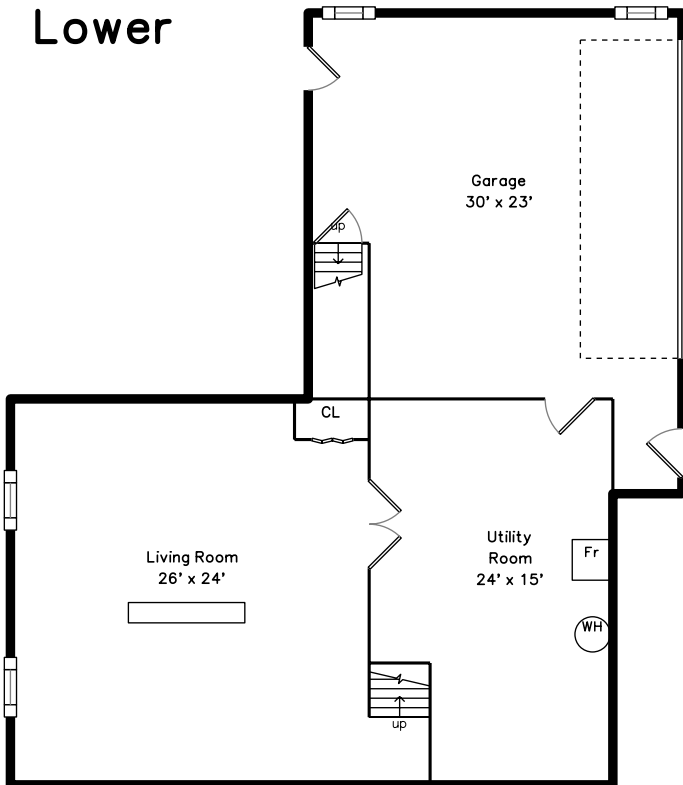

Upper

Lower

Main

745 Washington Street
Walpole, MA 02081

PicturePlan by vis-home

Measurements may not be 100% accurate.
Floor plans are provided for convenience only.
Room sizes are not used to calculate area.

Upper

Main

Lower

Outside

Outside

Outside

Back

Back

Back

Back

Back

Back

Back

Pool

Pool

Pool

Pool

Foyer

Family Room

Family Room

Family Room

Family Room

Family Room

Kitchen