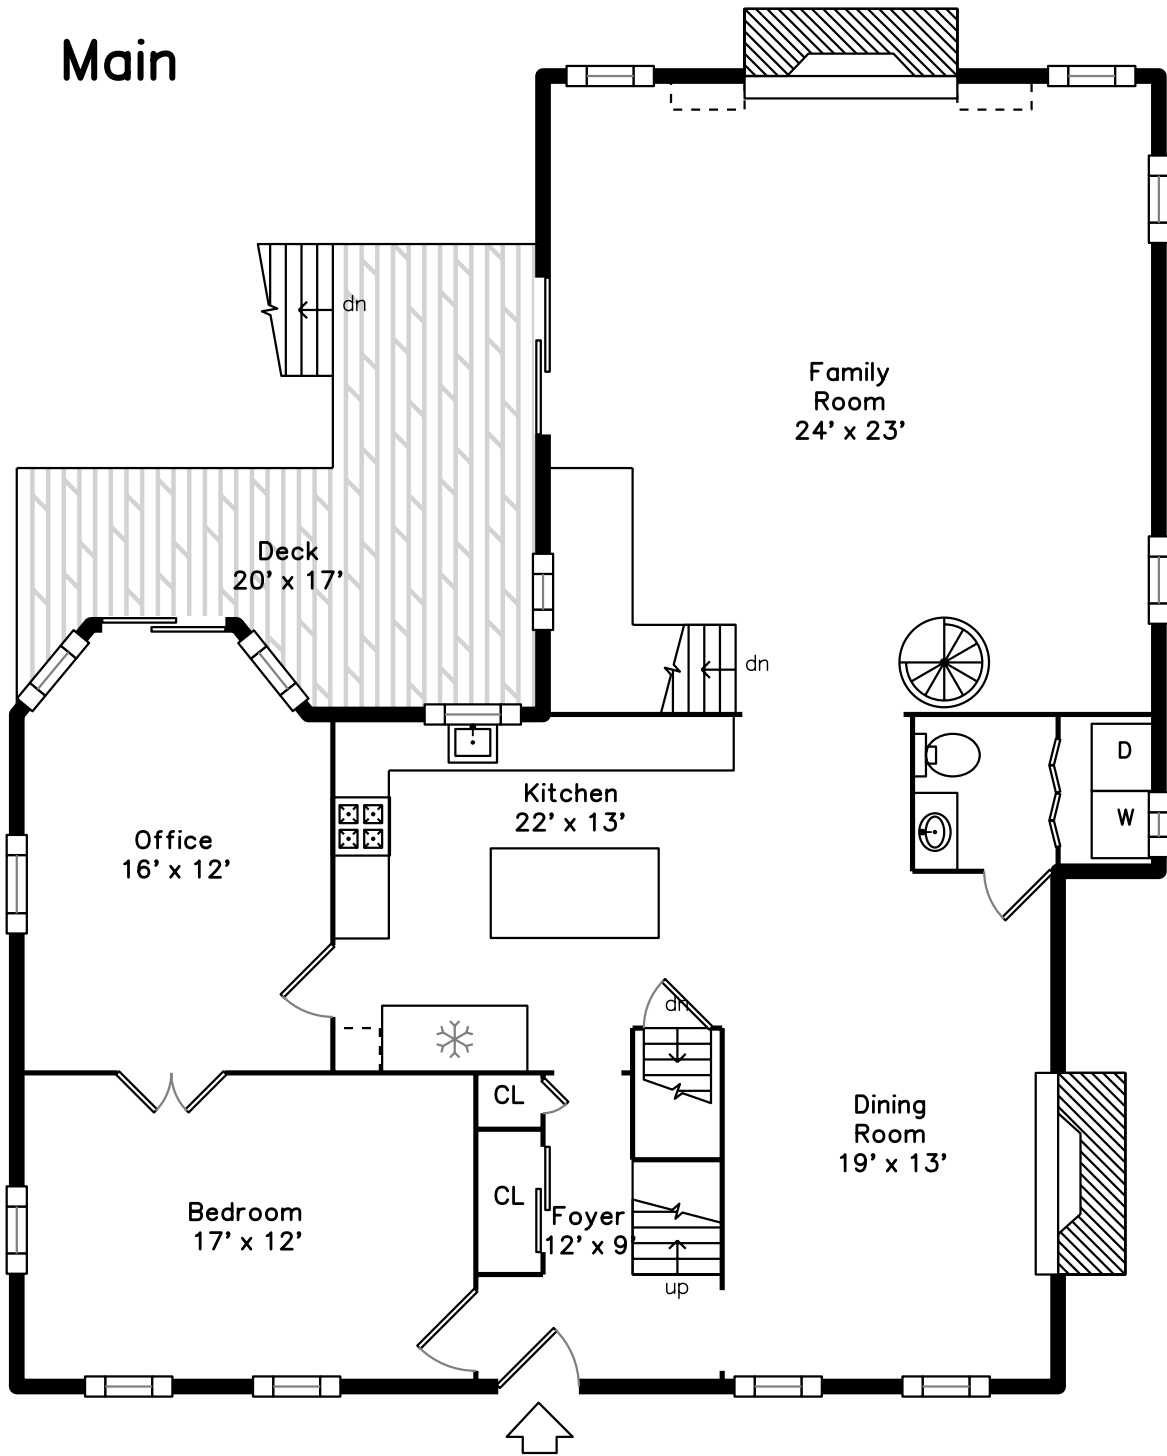

Upper

Lower

Main

745 Washington Street
Walpole, MA 02081

PicturePlan by vis-home

Measurements may not be 100% accurate.
Floor plans are provided for convenience only.
Room sizes are not used to calculate area.

Upper

Main

Lower

Outside

Outside

Outside

Back

Back

Back

Back

Back

Back

Back

Pool

Pool

Pool

Pool

Foyer

Family Room

Family Room

Family Room

Family Room

Family Room

Kitchen