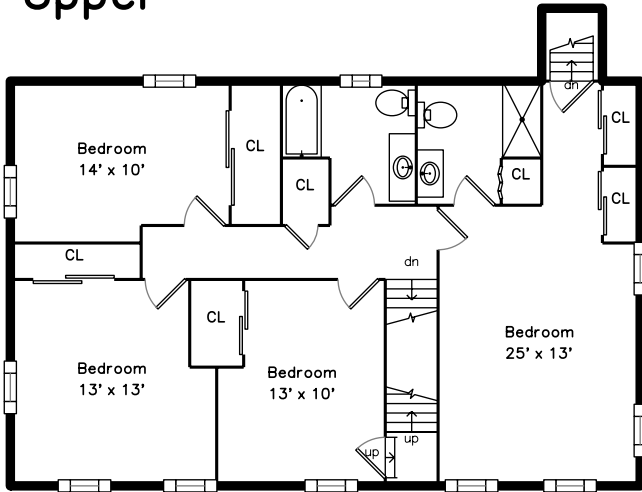

Upper

Lower

Main

745 Washington Street
Walpole, MA 02081

PicturePlan by vis-home

Measurements may not be 100% accurate.
Floor plans are provided for convenience only.
Room sizes are not used to calculate area.

Upper

Main

Lower

Outside

Outside

Outside

Back

Back

Bedroom

Bedroom

Bedroom

Office

Office

Office

Deck

Deck

Deck

Bathroom

Bedroom

Bedroom

Bedroom

Bedroom

Bedroom

Bedroom