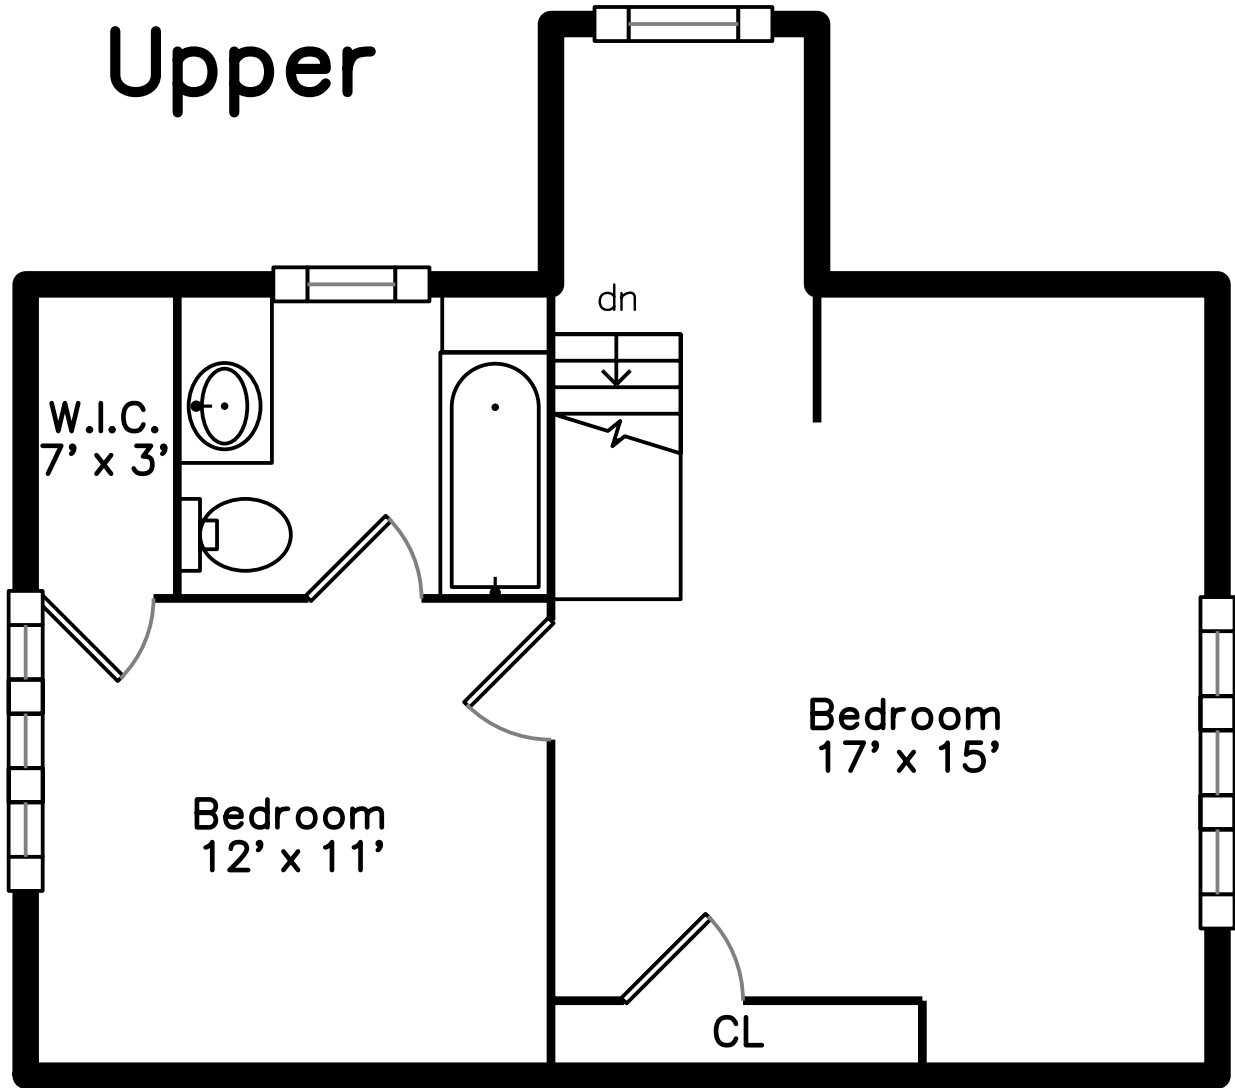

Upper

Main

**19 Mount Vernon Avenue
Needham, MA 02492**

PicturePlan by  vis-home
MORE THAN JUST A FLOORPLAN

Measurements may not be 100% accurate.
Floor plans are provided for convenience only.
Room sizes are not used to calculate area.

Upper

Main

Outside

Outside

Outside

Living Room

Living Room

Sunroom

Kitchen

Kitchen

Kitchen

Office

Office

Bedroom

Dining Room

Porch

Dining Room

Bathroom

Bedroom

Bedroom

Bedroom

Bathroom