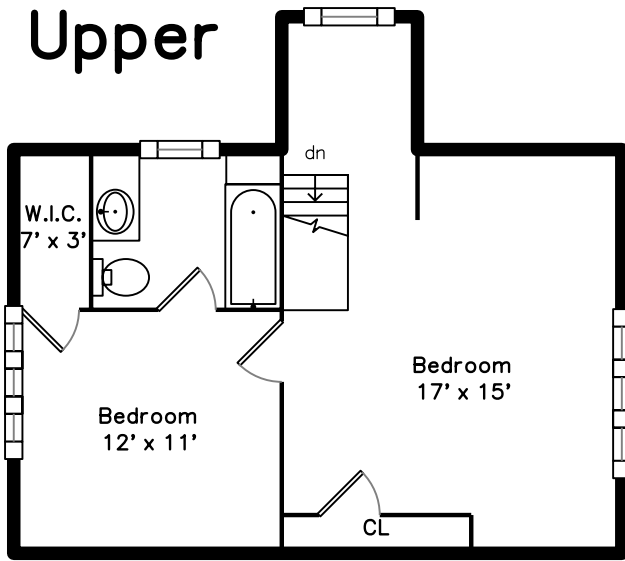

Upper

Main

**19 Mount Vernon Avenue
Needham, MA 02492**

PicturePlan by  vis-home
MORE THAN JUST A FLOORPLAN

Measurements may not be 100% accurate.
Floor plans are provided for convenience only.
Room sizes are not used to calculate area.

Upper

Main

Outside

Outside

Outside

Living Room

Living Room

Sunroom

Kitchen

Kitchen

Kitchen

Office

Office

Bedroom

Dining Room

Porch

Dining Room

Bathroom

Bedroom

Bedroom

Bedroom

Bathroom