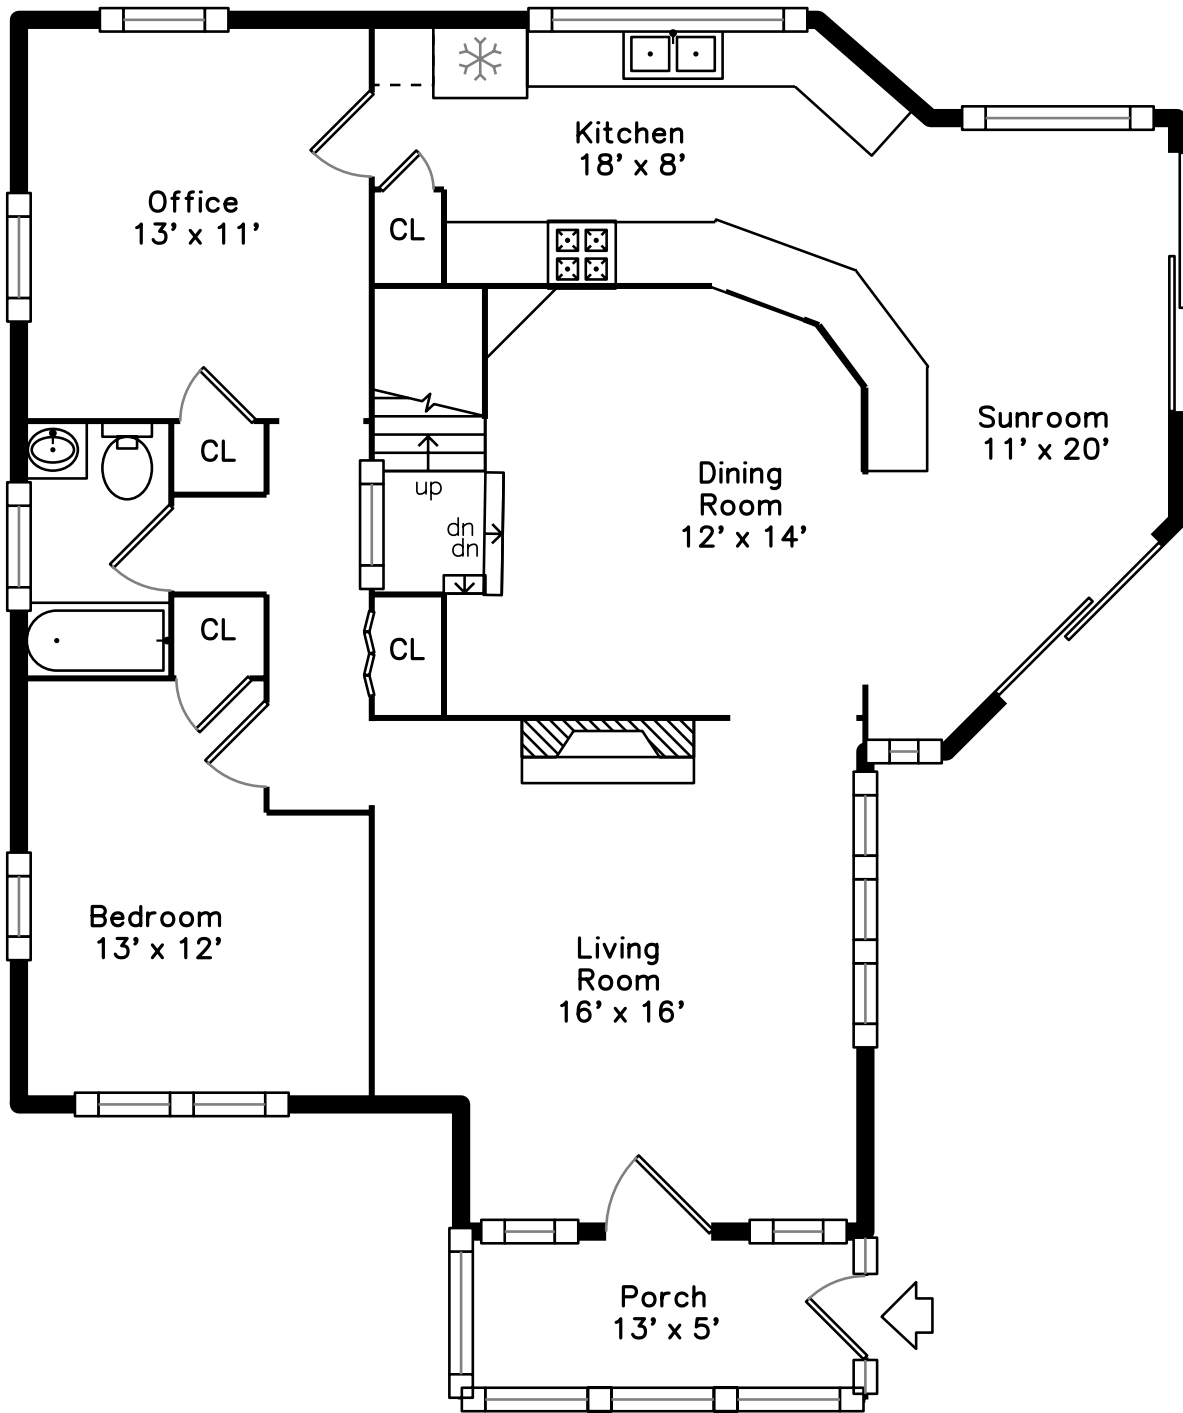

Upper

Main

**19 Mount Vernon Avenue
Needham, MA 02492**

PicturePlan by  vis-home
MORE THAN JUST A FLOORPLAN

Measurements may not be 100% accurate.
Floor plans are provided for convenience only.
Room sizes are not used to calculate area.

Upper

Main

Outside

Outside

Outside

Living Room

Living Room

Sunroom

Kitchen

Kitchen

Kitchen

Office

Office

Bedroom

Dining Room

Porch

Dining Room

Bathroom

Bedroom

Bedroom

Bedroom

Bathroom