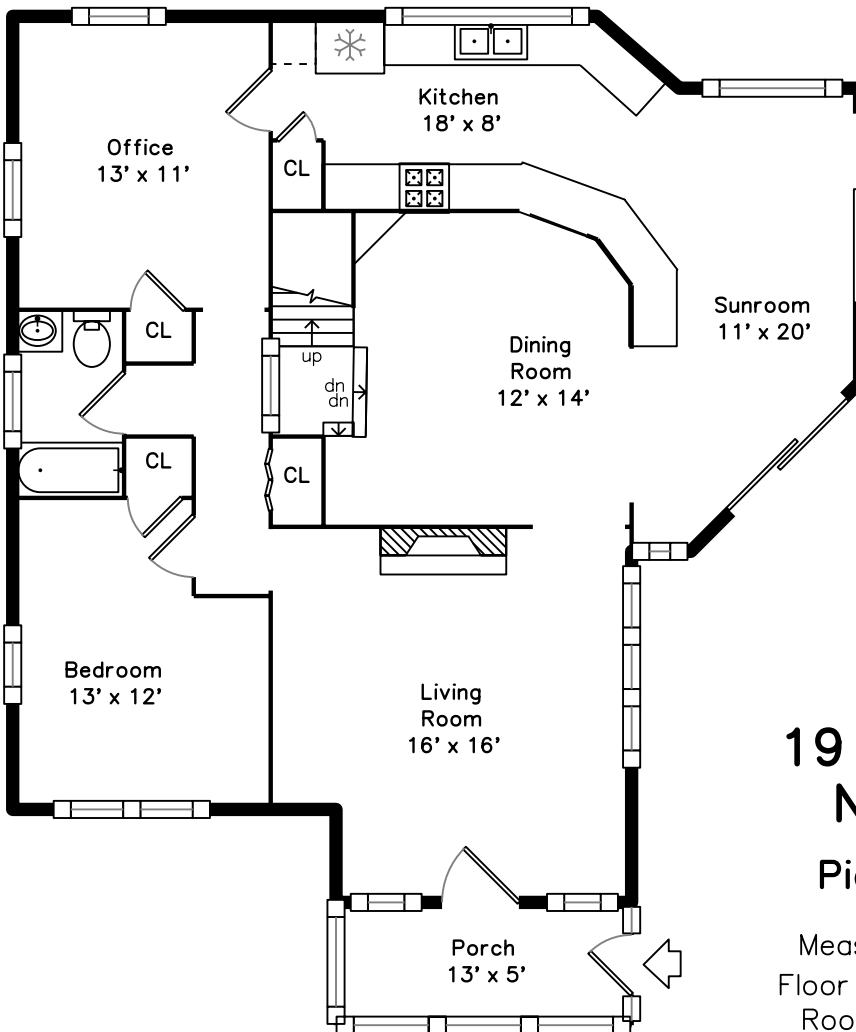

Upper

Main

**19 Mount Vernon Avenue
Needham, MA 02492**

PicturePlan by  vis-home
MORE THAN JUST A FLOORPLAN

Measurements may not be 100% accurate.
Floor plans are provided for convenience only.
Room sizes are not used to calculate area.

Upper

Main

Outside

Outside

Outside

Living Room

Living Room

Sunroom

Kitchen

Kitchen

Kitchen

Office

Office

Bedroom

Dining Room

Porch

Dining Room

Bathroom

Bedroom

Bedroom

Bedroom

Bathroom