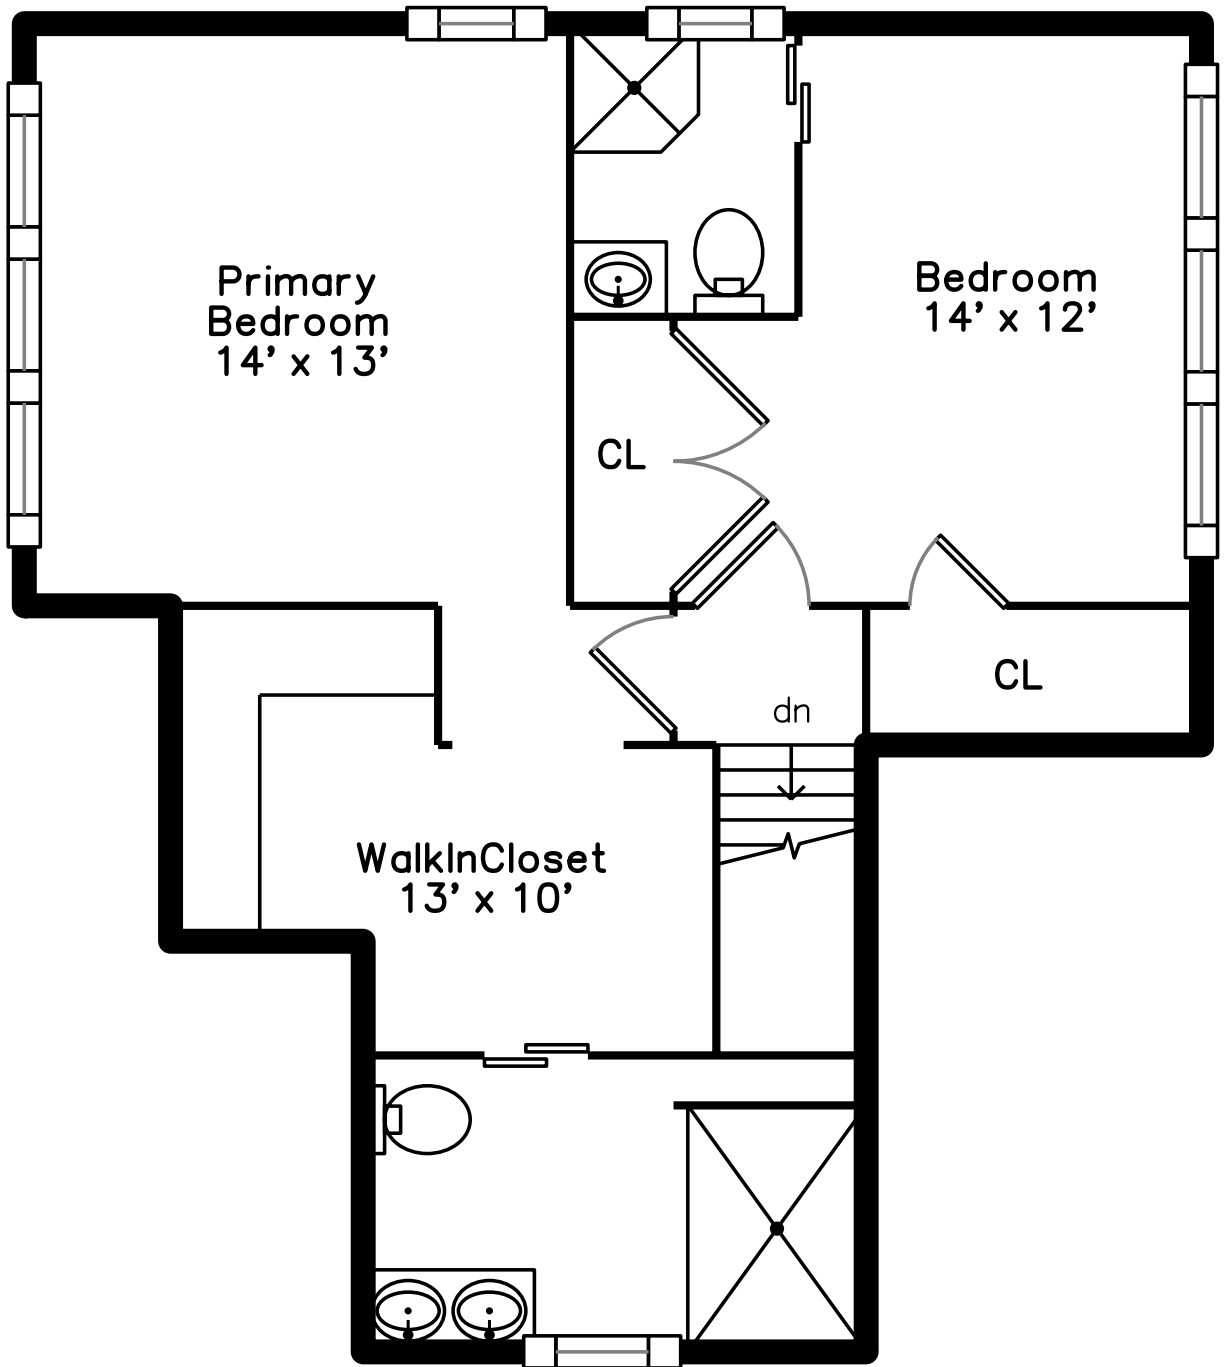

# Main

**17 Macarthur Street C  
Somerville, MA 02145**

PicturePlan by  vis-home  
MORE THAN JUST A FLOORPLAN

Measurements may not be 100% accurate.  
Floor plans are provided for convenience only.  
Room sizes are not used to calculate area.

# Main

Outside

Living Room

Living Room

Living Room

Living Room

Living Room

Living Room

Living Room

Living Room

Living Room

Living Room

Kitchen

Kitchen

Kitchen

Kitchen

Deck

Primary Bedroom

Primary Bedroom

Primary Bedroom

Primary Bedroom

Bedroom

Bedroom

Bedroom