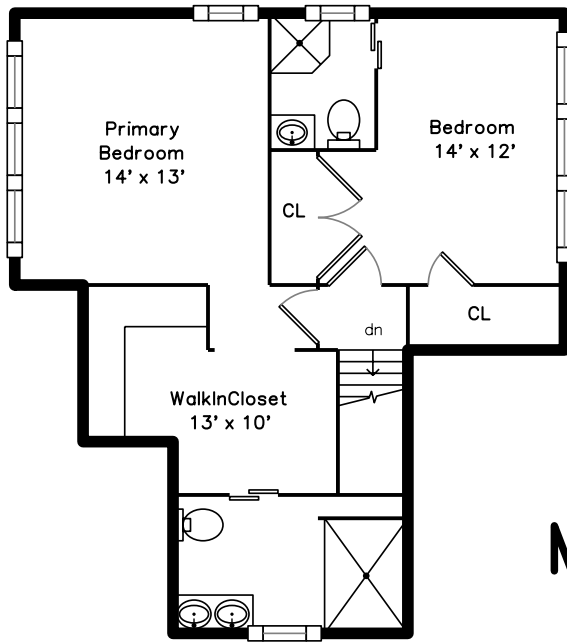

# Upper

# Main

**17 Macarthur Street C  
Somerville, MA 02145**

PicturePlan by  vis-home  
MORE THAN JUST A FLOORPLAN

Measurements may not be 100% accurate.  
Floor plans are provided for convenience only.  
Room sizes are not used to calculate area.

Living Room

Living Room

Living Room

Living Room

Kitchen

Kitchen

Kitchen

Kitchen

Deck

Primary Bedroom

Primary Bedroom

Primary Bedroom

Primary Bedroom

Bedroom

Bedroom

Bedroom