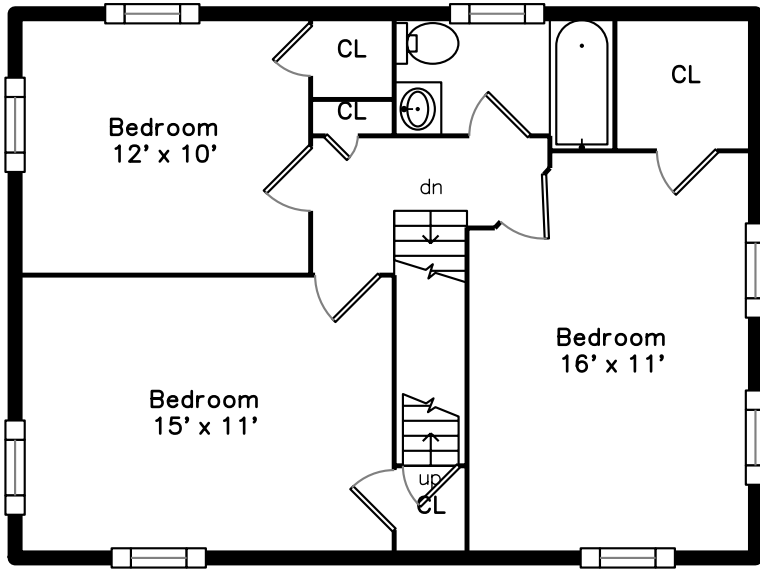

Upper

238 Lagrange Street
Boston, MA 02132

PicturePlan by  vis-home

Measurements may not be 100% accurate.
Floor plans are provided for convenience only.
Room sizes are not used to calculate area.

Main

Upper

Main

Outside

Outside

Outside

Back

Back

Back

Foyer

Living Room

Living Room

Living Room

Dining Room

Dining Room

Family Room

Family Room

Kitchen

Kitchen

Office

Office

Sitting

Sitting

Bathroom

Deck

Bedroom