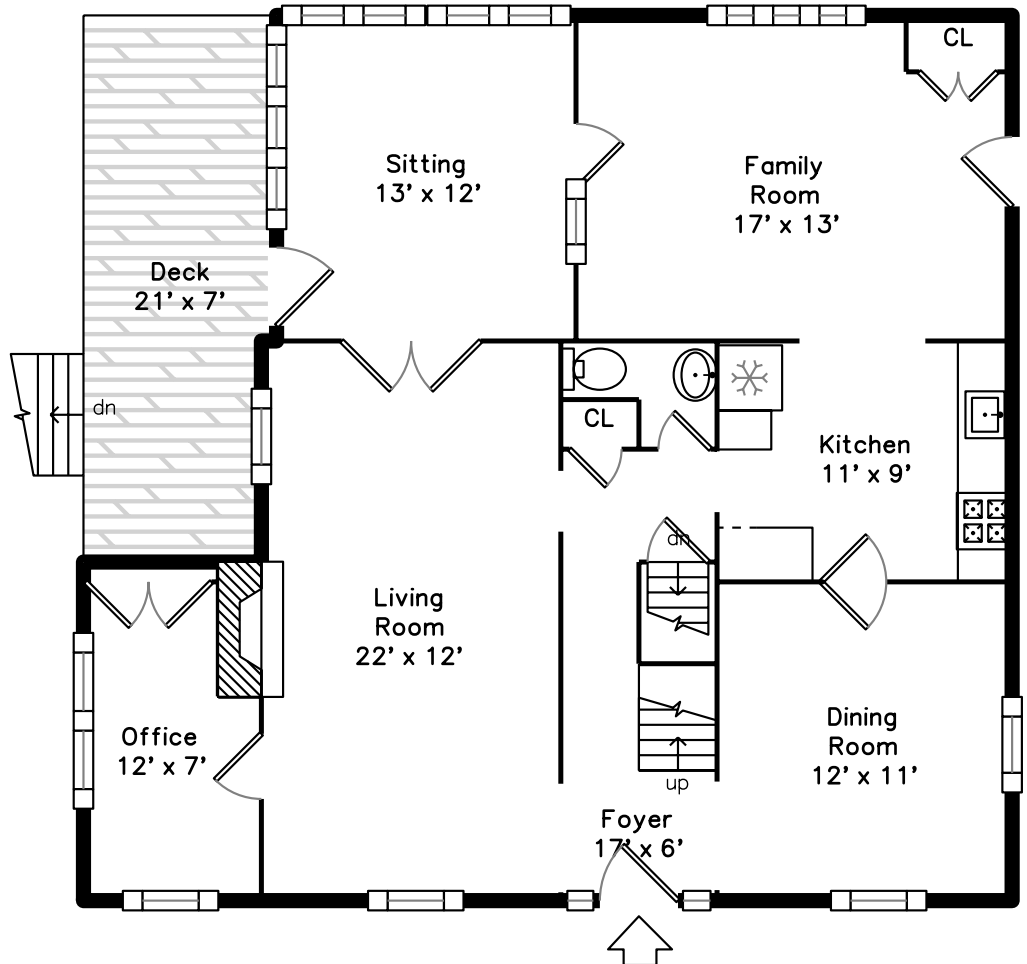

Upper

238 Lagrange Street
Boston, MA 02132

PicturePlan by  vis-home

Measurements may not be 100% accurate.
Floor plans are provided for convenience only.
Room sizes are not used to calculate area.

Main

Upper

Main

Outside

Outside

Outside

Back

Back

Back

Foyer

Living Room

Living Room

Living Room

Dining Room

Dining Room

Family Room

Family Room

Kitchen

Kitchen

Office

Office

Sitting

Sitting

Bathroom

Deck

Bedroom