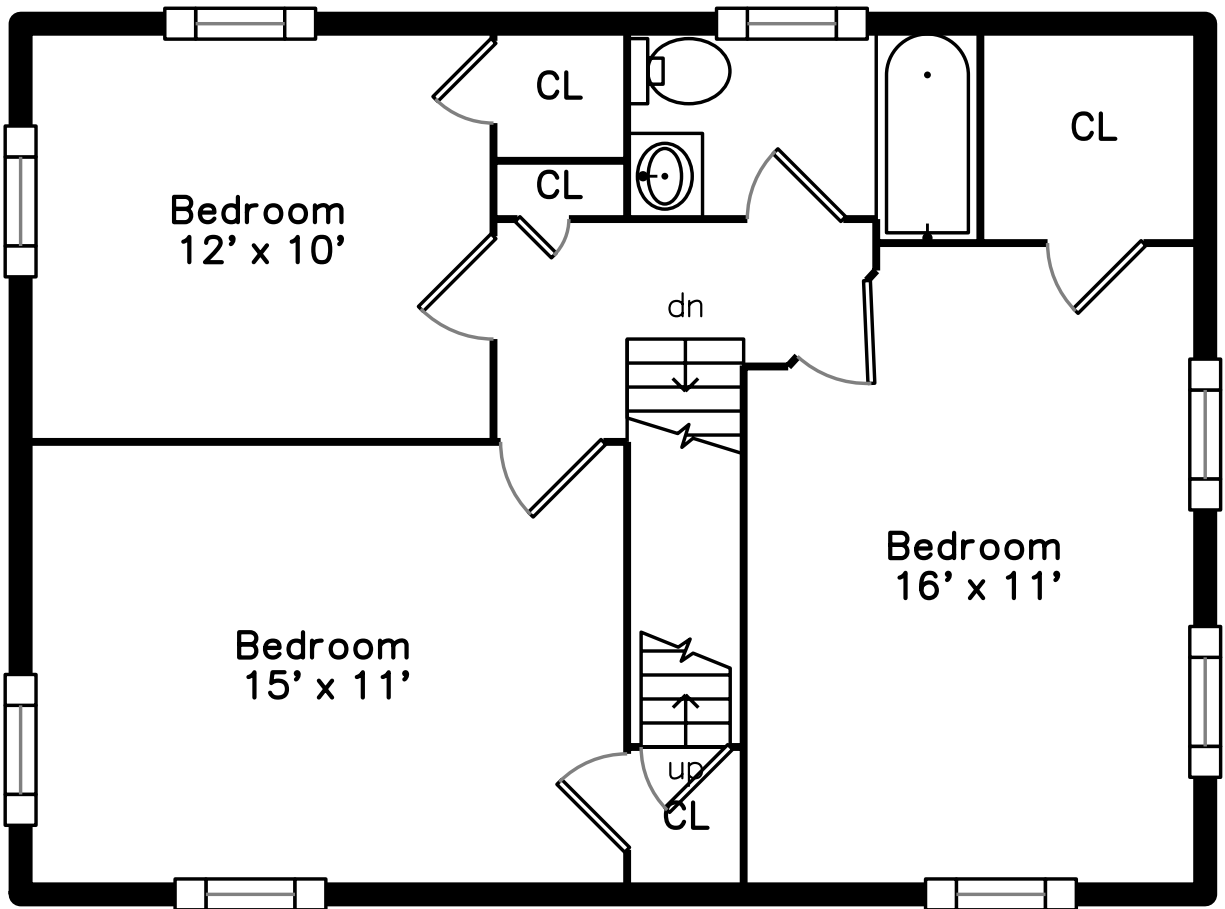

Upper

238 Lagrange Street
Boston, MA 02132

PicturePlan by  vis-home

Measurements may not be 100% accurate.
Floor plans are provided for convenience only.
Room sizes are not used to calculate area.

Main

Upper

Main

Outside

Outside

Outside

Back

Back

Back

Foyer

Living Room

Living Room

Living Room

Dining Room

Dining Room

Family Room

Family Room

Kitchen

Kitchen

Office

Office

Sitting

Sitting

Bathroom

Deck

Bedroom