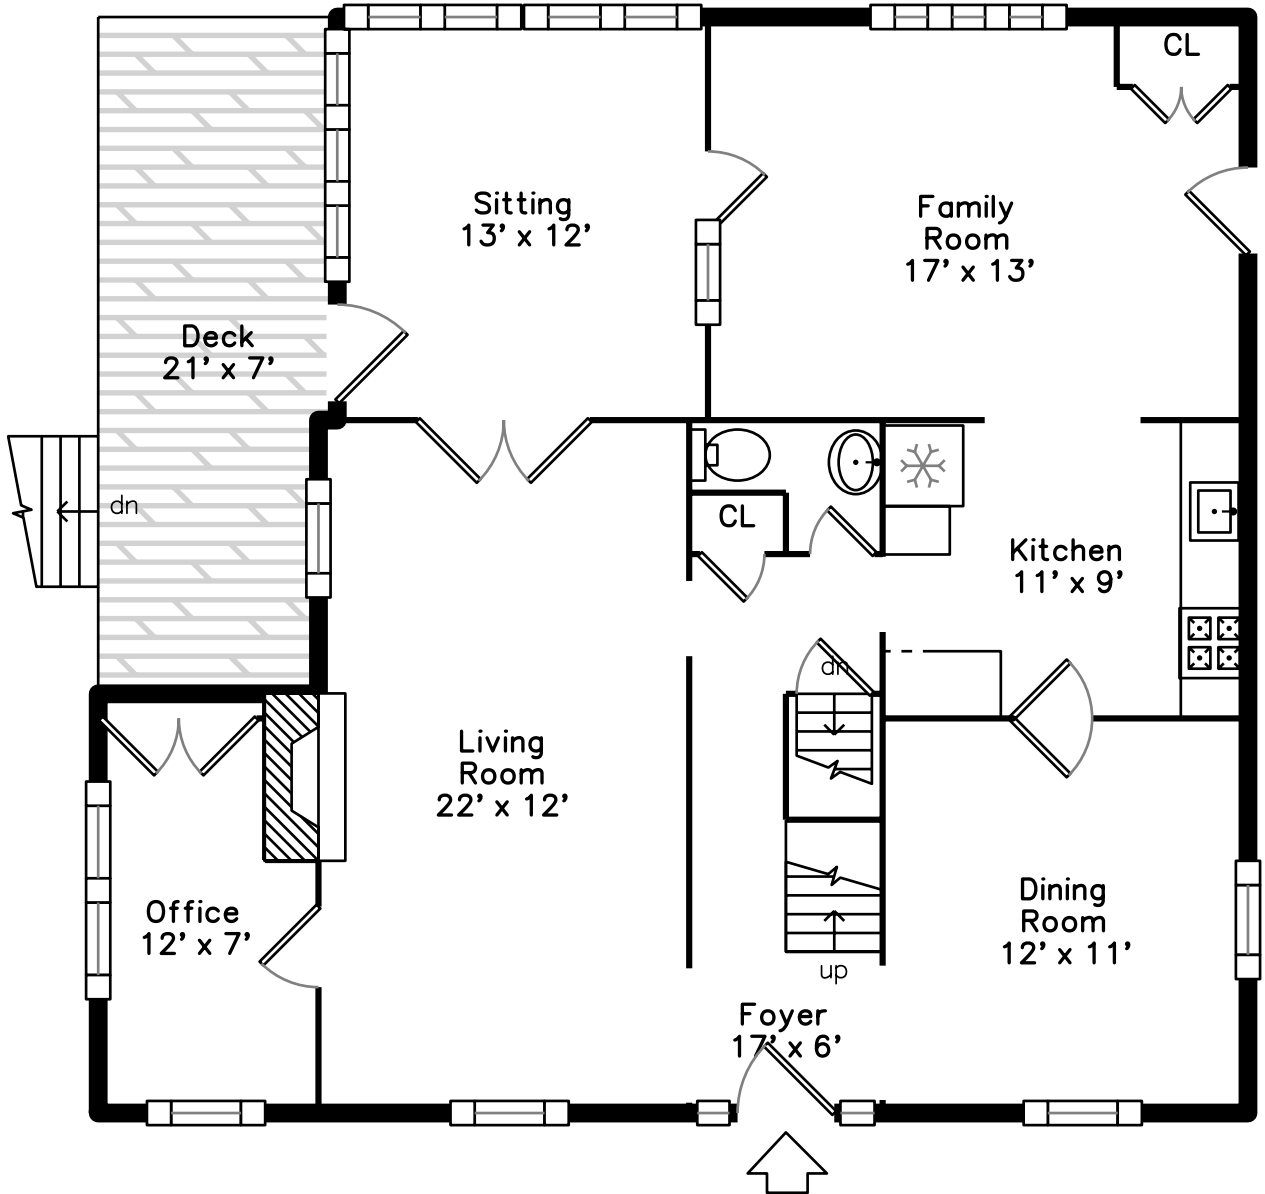

Upper

238 Lagrange Street
Boston, MA 02132

PicturePlan by  vis-home

Measurements may not be 100% accurate.
Floor plans are provided for convenience only.
Room sizes are not used to calculate area.

Main

Upper

Main

Outside

Outside

Outside

Back

Back

Back

Foyer

Living Room

Living Room

Living Room

Dining Room

Dining Room

Family Room

Family Room

Kitchen

Kitchen

Office

Office

Sitting

Sitting

Bathroom

Deck

Bedroom