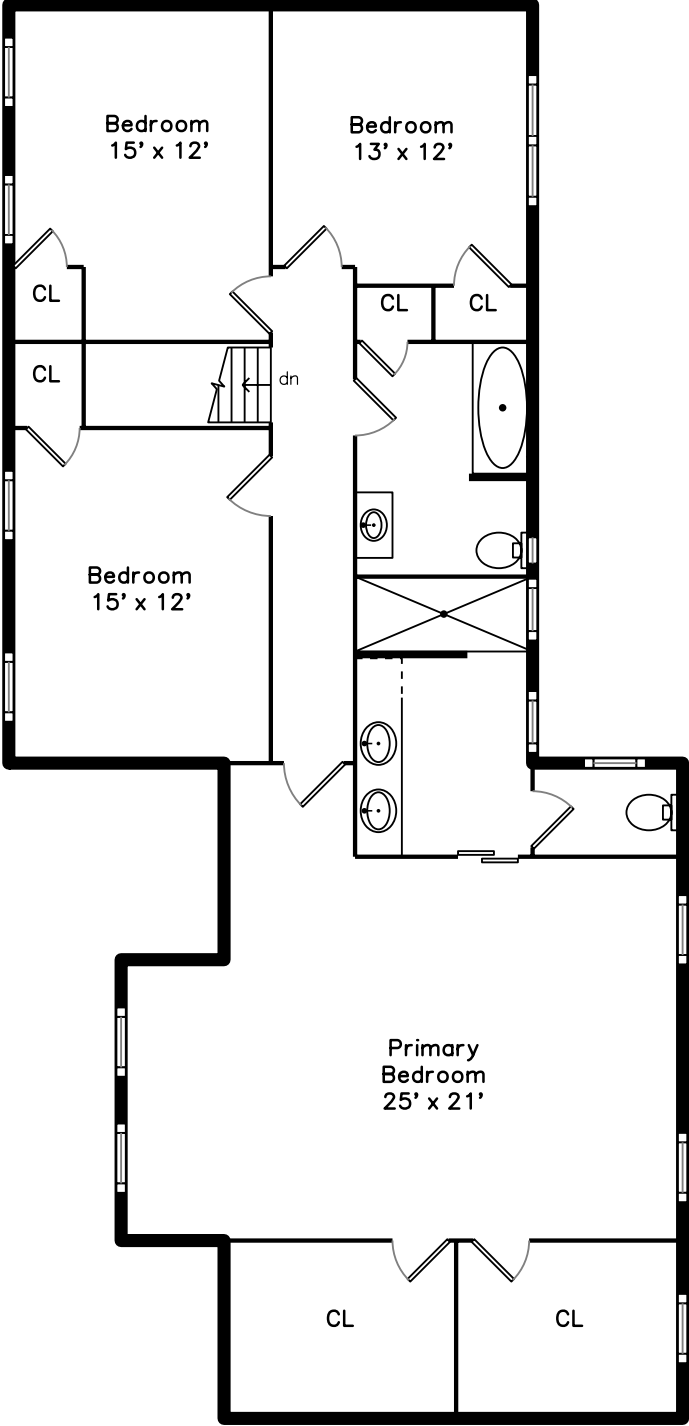

Upper

Main

Lower

45 Metacomet Avenue
East Taunton, MA 02718

PicturePlan by  vis-home

Measurements may not be 100% accurate.
Floor plans are provided for convenience only.
Room sizes are not used to calculate area.

Upper

Main

Lower

Outside

Outside

Backyard

Backyard

Backyard

Living Room

Living Room

Living Room

Dining Room

Dining Room

Dining Room

Kitchen

Kitchen

Kitchen

Kitchen

Kitchen

Bathroom

Deck

Primary Bedroom

Primary Bedroom

Primary Bedroom