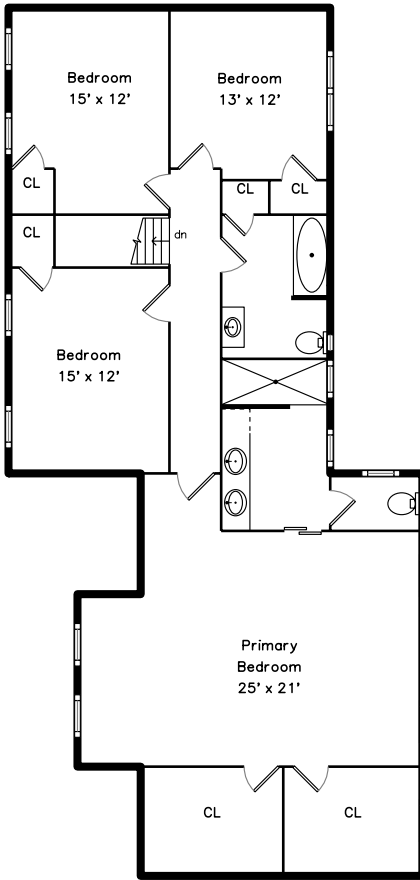

Upper

Main

Lower

45 Metacomet Avenue
East Taunton, MA 02718

PicturePlan by  vis-home

Measurements may not be 100% accurate.
Floor plans are provided for convenience only.
Room sizes are not used to calculate area.

Upper

Main

Lower

Outside

Outside

Backyard

Backyard

Backyard

Living Room

Living Room

Living Room

Dining Room

Dining Room

Dining Room

Kitchen

Kitchen

Kitchen

Kitchen

Kitchen

Bathroom

Deck

Primary Bedroom

Primary Bedroom

Primary Bedroom