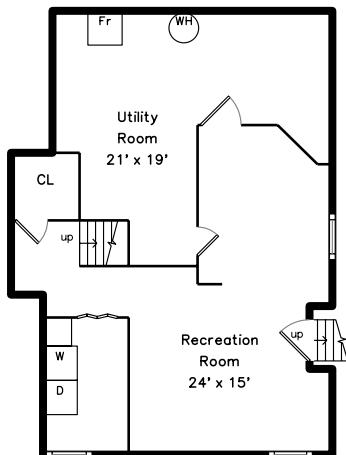

Upper

Main

Lower

45 Metacomet Avenue
East Taunton, MA 02718

PicturePlan by  vis-home

Measurements may not be 100% accurate.
Floor plans are provided for convenience only.
Room sizes are not used to calculate area.

Upper

Main

Lower

Outside

Outside

Backyard

Backyard

Backyard

Living Room

Living Room

Living Room

Dining Room

Dining Room

Dining Room

Kitchen

Kitchen

Kitchen

Kitchen

Kitchen

Bathroom

Deck

Primary Bedroom

Primary Bedroom

Primary Bedroom