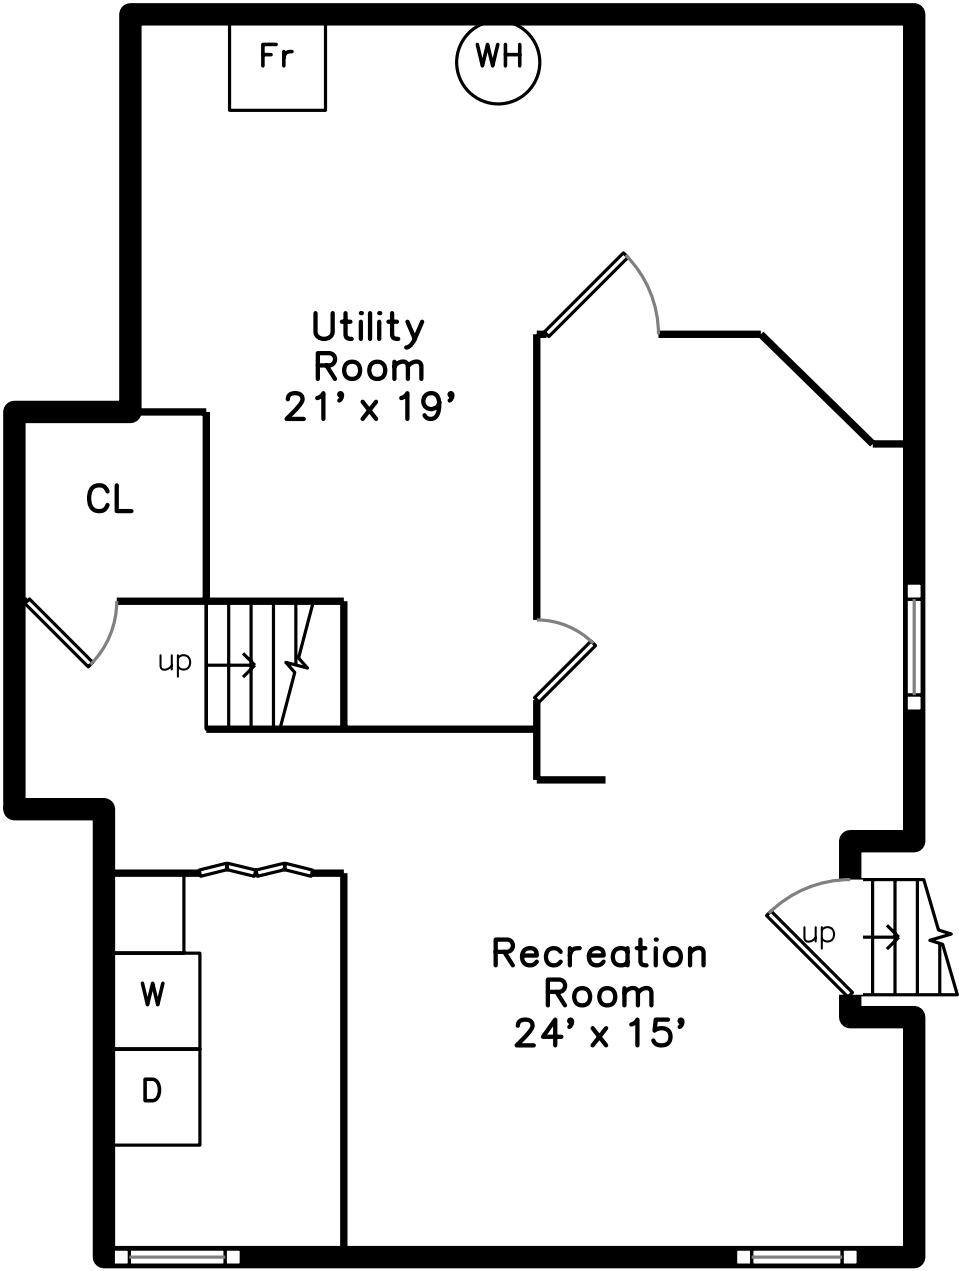

Upper

Main

Lower

45 Metacomet Avenue
East Taunton, MA 02718

PicturePlan by  vis-home

Measurements may not be 100% accurate.
Floor plans are provided for convenience only.
Room sizes are not used to calculate area.

Upper

Main

Lower

Outside

Outside

Backyard

Backyard

Backyard

Living Room

Living Room

Living Room

Dining Room

Dining Room

Dining Room

Kitchen

Kitchen

Kitchen

Kitchen

Kitchen

Bathroom

Deck

Primary Bedroom

Primary Bedroom

Primary Bedroom