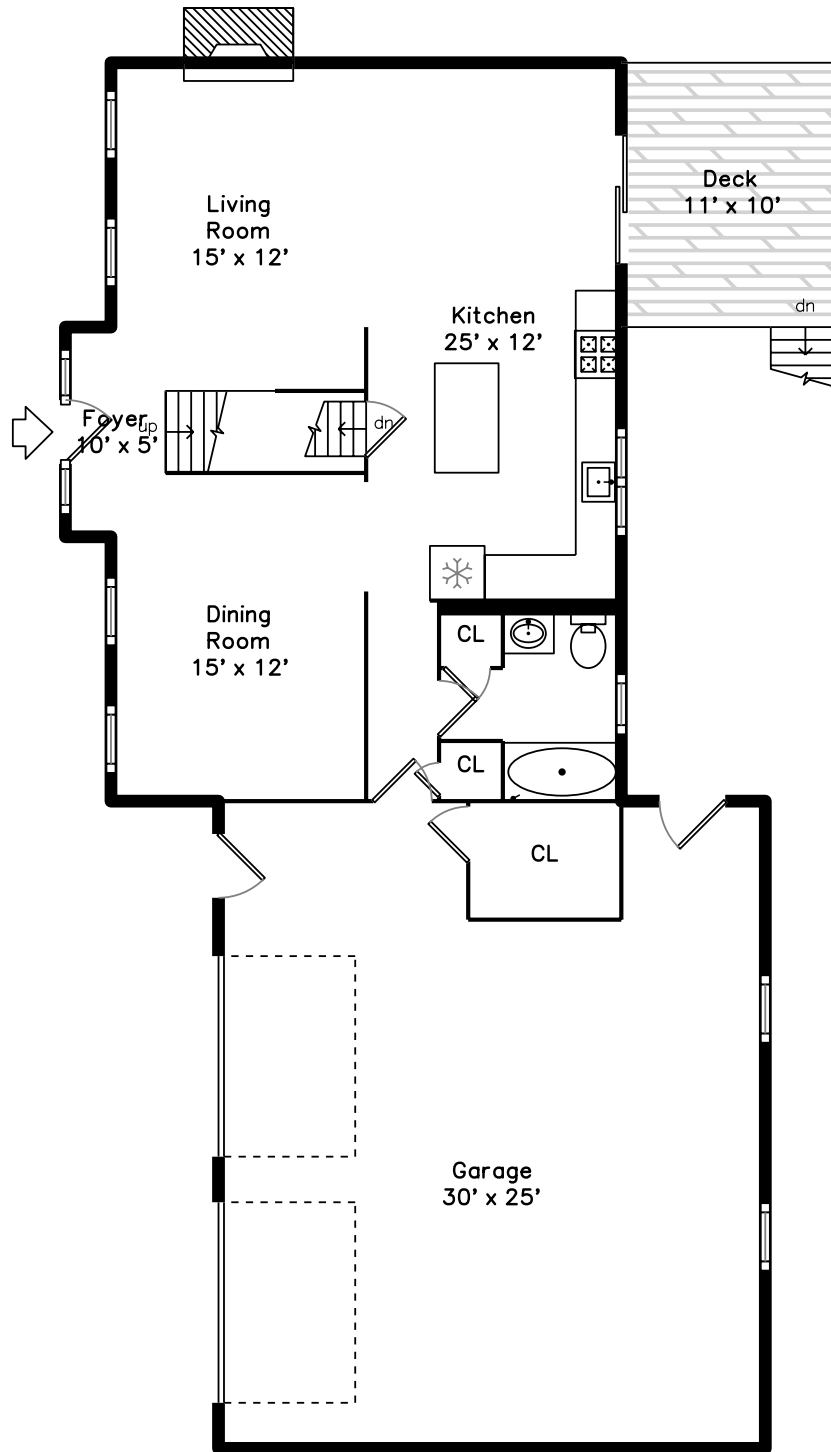

Upper

Main

Lower

45 Metacomet Avenue
East Taunton, MA 02718

PicturePlan by  vis-home

Measurements may not be 100% accurate.
Floor plans are provided for convenience only.
Room sizes are not used to calculate area.

Upper

Main

Lower

Outside

Outside

Backyard

Backyard

Backyard

Living Room

Living Room

Living Room

Dining Room

Dining Room

Dining Room

Kitchen

Kitchen

Kitchen

Kitchen

Kitchen

Bathroom

Deck

Primary Bedroom

Primary Bedroom

Primary Bedroom