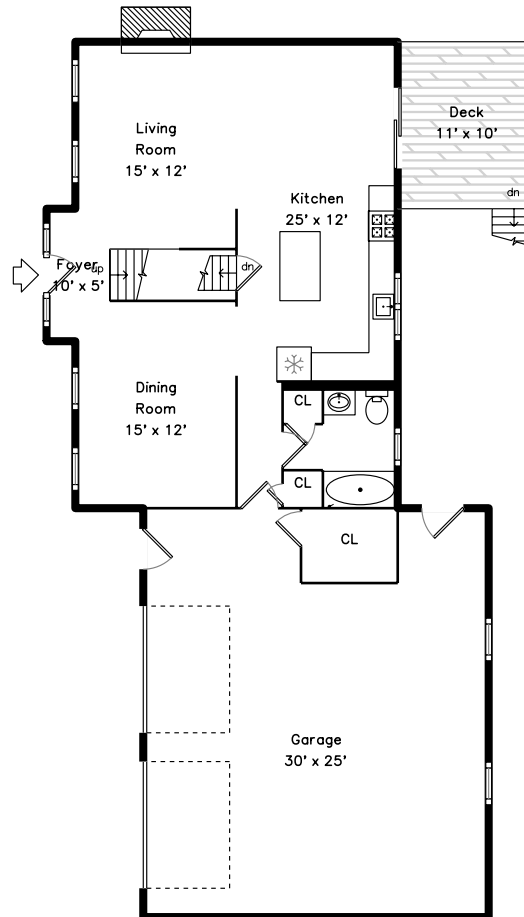

Upper

Main

Lower

45 Metacomet Avenue
East Taunton, MA 02718

PicturePlan by  vis-home

Measurements may not be 100% accurate.
Floor plans are provided for convenience only.
Room sizes are not used to calculate area.

Upper

Main

Lower

Outside

Outside

Backyard

Backyard

Backyard

Living Room

Living Room

Living Room

Dining Room

Dining Room

Dining Room

Kitchen

Kitchen

Kitchen

Kitchen

Kitchen

Bathroom

Deck

Primary Bedroom

Primary Bedroom

Primary Bedroom