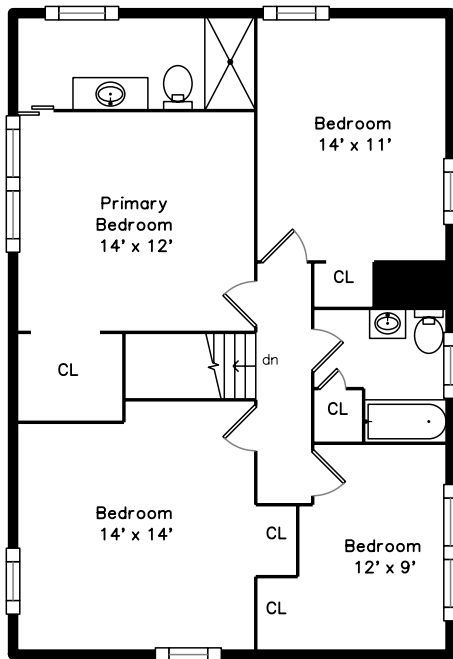

Upper

Main

Lower

5 Summer Lane
Framingham, MA 01701

PicturePlan by  vis-home

Measurements may not be 100% accurate.
Floor plans are provided for convenience only.
Room sizes are not used to calculate area.

Main

Lower

Outside

Outside

Outside

Outside

Outside

Outside

Living Room

Living Room

Living Room

Dining Room

Dining Room

Dining Room

Kitchen

Kitchen

Kitchen

Office

Bathroom

Bathroom

Deck

Primary Bedroom

Primary Bedroom

Bedroom