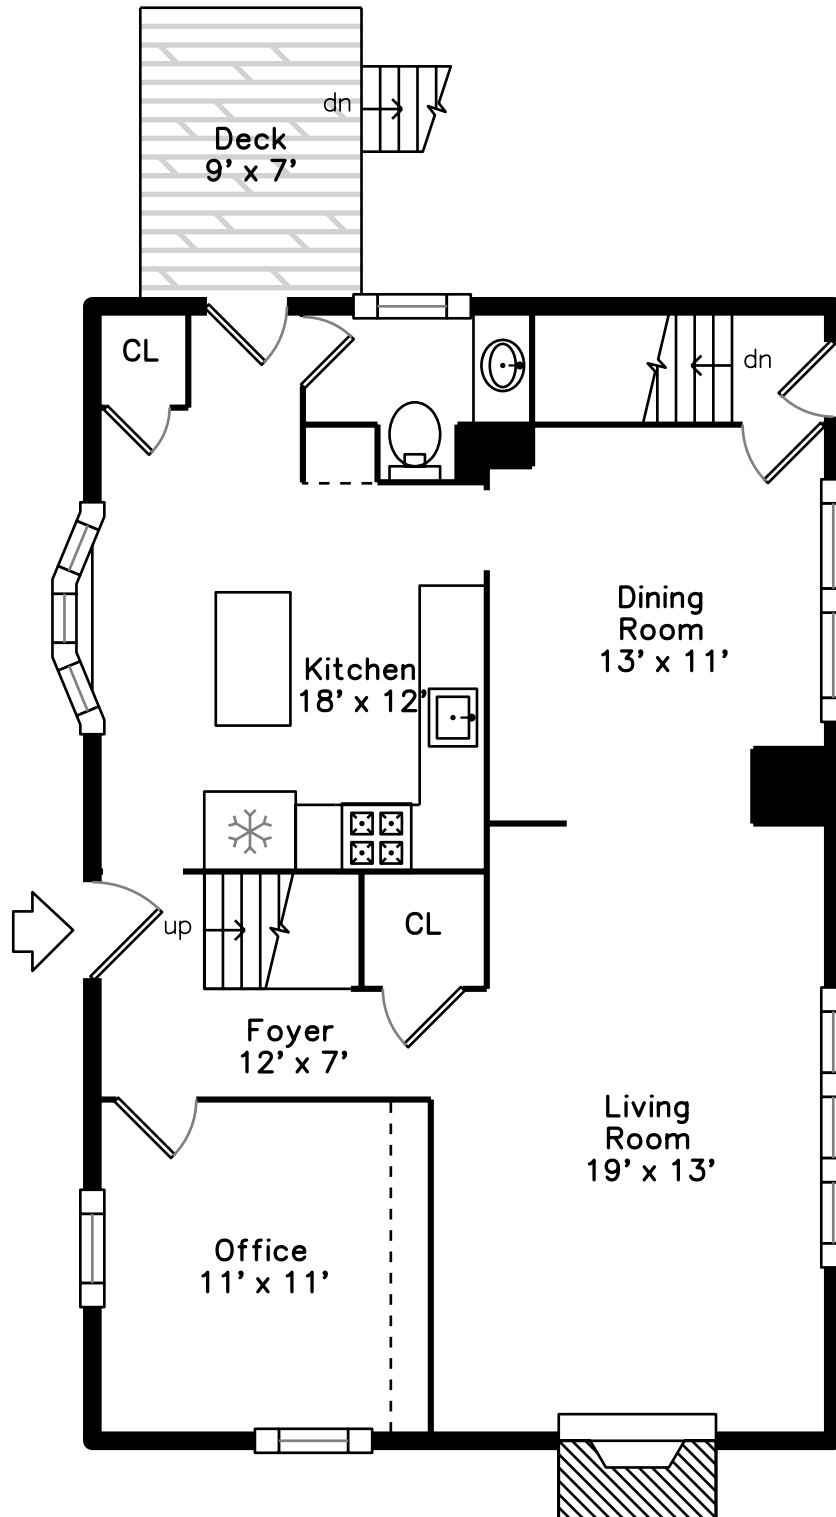

Upper

Main

Lower

5 Summer Lane
Framingham, MA 01701

PicturePlan by  vis-home

Measurements may not be 100% accurate.
Floor plans are provided for convenience only.
Room sizes are not used to calculate area.

Main

Lower

Outside

Outside

Outside

Outside

Outside

Outside

Living Room

Living Room

Living Room

Dining Room

Dining Room

Dining Room

Kitchen

Kitchen

Kitchen

Office

Bathroom

Bathroom

Deck

Primary Bedroom

Primary Bedroom

Bedroom