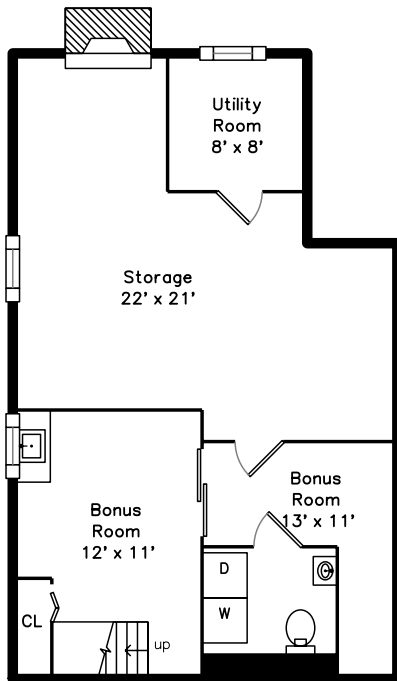

Upper

Main

Lower

5 Summer Lane
Framingham, MA 01701

PicturePlan by  vis-home

Measurements may not be 100% accurate.
Floor plans are provided for convenience only.
Room sizes are not used to calculate area.

Main

Lower

Outside

Outside

Outside

Outside

Outside

Outside

Living Room

Living Room

Living Room

Dining Room

Dining Room

Dining Room

Kitchen

Kitchen

Kitchen

Office

Bathroom

Bathroom

Deck

Primary Bedroom

Primary Bedroom

Bedroom