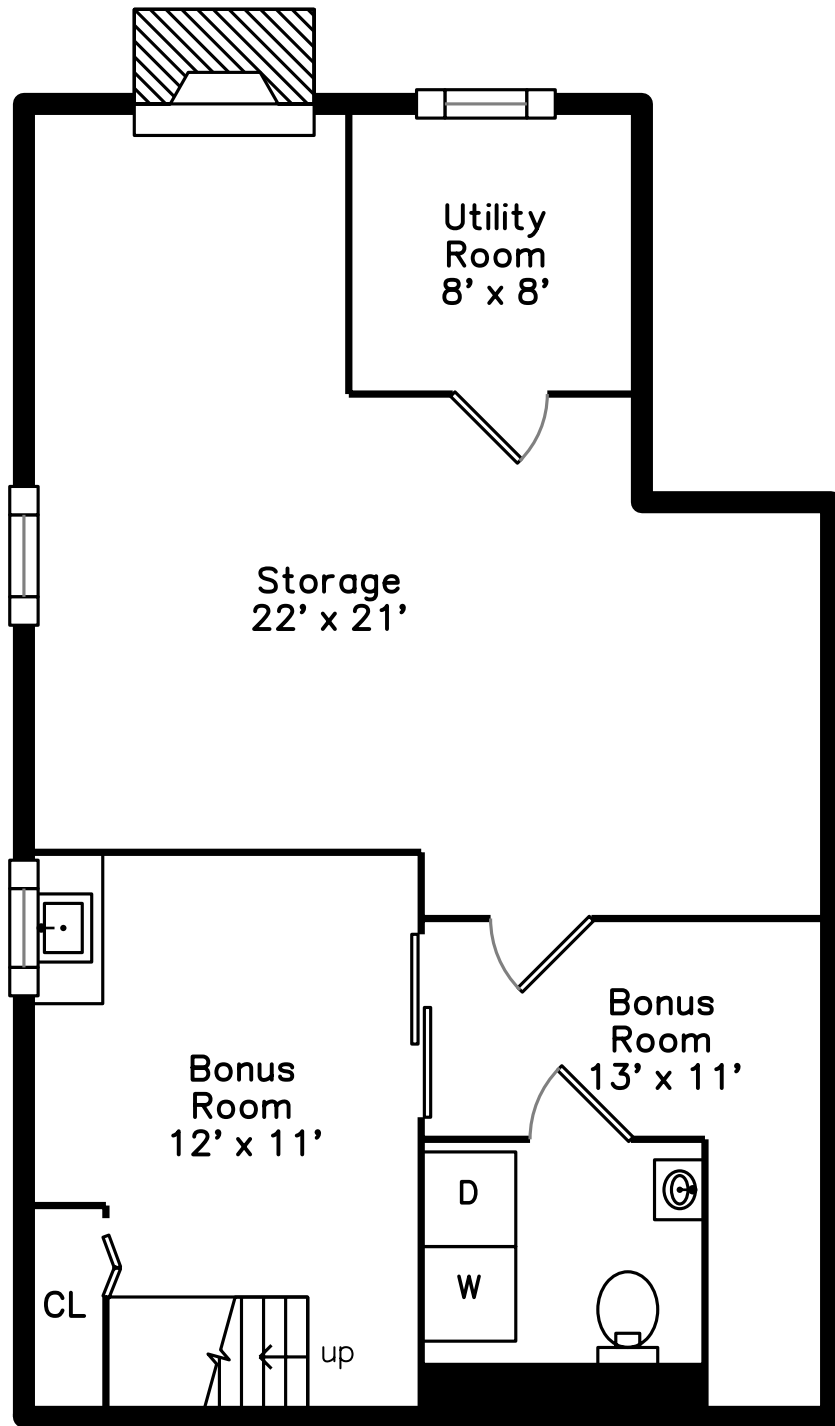

Upper

Main

Lower

5 Summer Lane
Framingham, MA 01701

PicturePlan by  vis-home

Measurements may not be 100% accurate.
Floor plans are provided for convenience only.
Room sizes are not used to calculate area.

Main

Lower

Outside

Outside

Outside

Outside

Outside

Outside

Living Room

Living Room

Living Room

Dining Room

Dining Room

Dining Room

Kitchen

Kitchen

Kitchen

Office

Bathroom

Bathroom

Deck

Primary Bedroom

Primary Bedroom

Bedroom