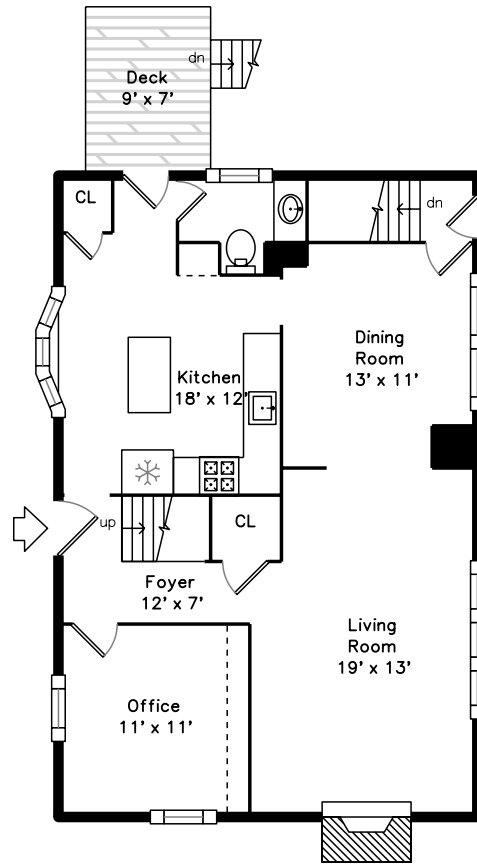

Upper

Main

Lower

5 Summer Lane
Framingham, MA 01701

PicturePlan by  vis-home

Measurements may not be 100% accurate.
Floor plans are provided for convenience only.
Room sizes are not used to calculate area.

Main

Lower

Outside

Outside

Outside

Outside

Outside

Outside

Living Room

Living Room

Living Room

Dining Room

Dining Room

Dining Room

Kitchen

Kitchen

Kitchen

Office

Bathroom

Bathroom

Deck

Primary Bedroom

Primary Bedroom

Bedroom