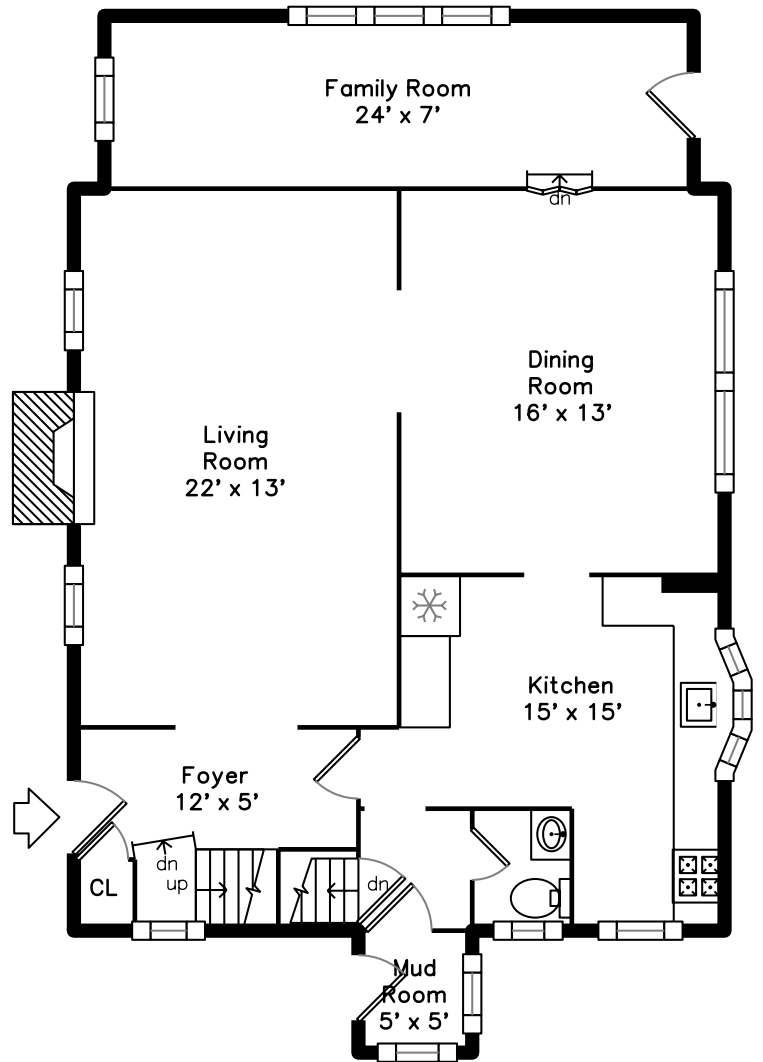

Upper

Main

142 Jackson Street
Newton, MA 02459

PicturePlan by  vis-home

Measurements may not be 100% accurate.
Floor plans are provided for convenience only.
Room sizes are not used to calculate area.

Upper

Foyer

Living Room

Living Room

Living Room

Living Room

Dining Room

Dining Room

Dining Room

Dining Room

Family Room

Family Room

Family Room

Family Room

Kitchen

Kitchen

Kitchen

Kitchen

Bathroom

Bedroom

Bedroom

Bedroom

Bedroom

Bedroom

Bedroom