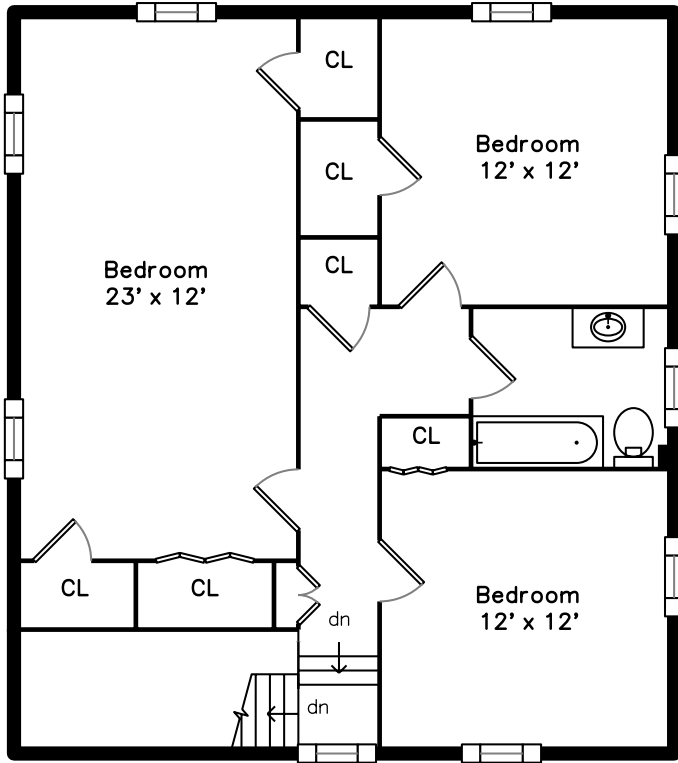

Upper

Main

142 Jackson Street
Newton, MA 02459

PicturePlan by  vis-home

Measurements may not be 100% accurate.
Floor plans are provided for convenience only.
Room sizes are not used to calculate area.

Upper

Foyer

Living Room

Living Room

Living Room

Living Room

Dining Room

Dining Room

Dining Room

Dining Room

Family Room

Family Room

Family Room

Family Room

Kitchen

Kitchen

Kitchen

Kitchen

Bathroom

Bedroom

Bedroom

Bedroom

Bedroom

Bedroom

Bedroom