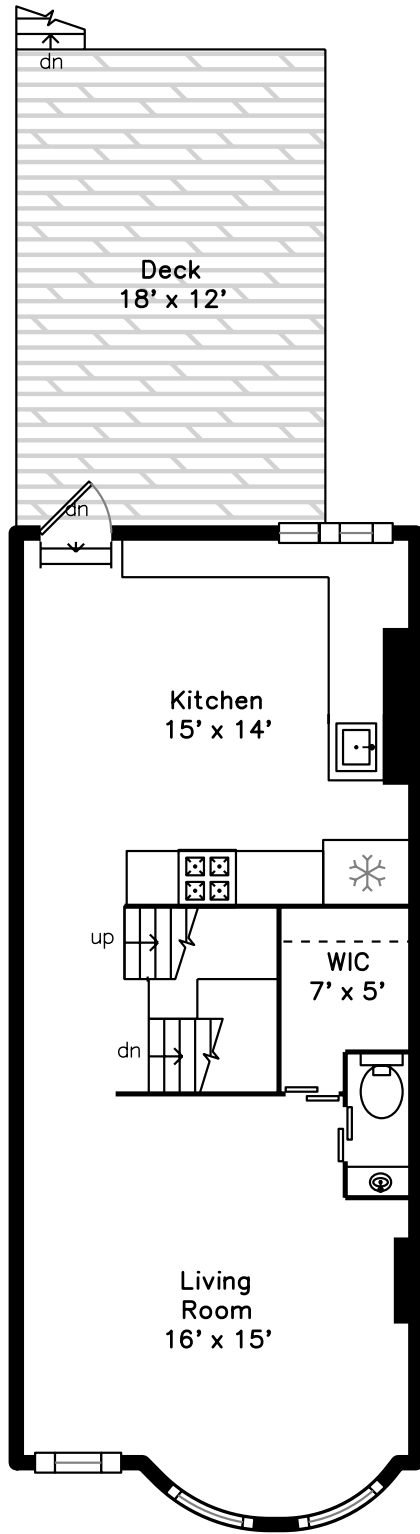

Top

Main

Upper

213 Green Street
Cambridge, MA 02139

PicturePlan by vis-home

Measurements may not be 100% accurate.
Floor plans are provided for convenience only.
Room sizes are not used to calculate area.

Top

Upper

Main

Outside

Living Room

Living Room

Living Room

Kitchen

Kitchen

Kitchen

Kitchen

Kitchen

Bathroom

Deck

Deck

WalkInCloset

Hall

Bedroom

Bedroom

Bedroom

Bedroom

Bedroom

Hall

Laundry

Bathroom