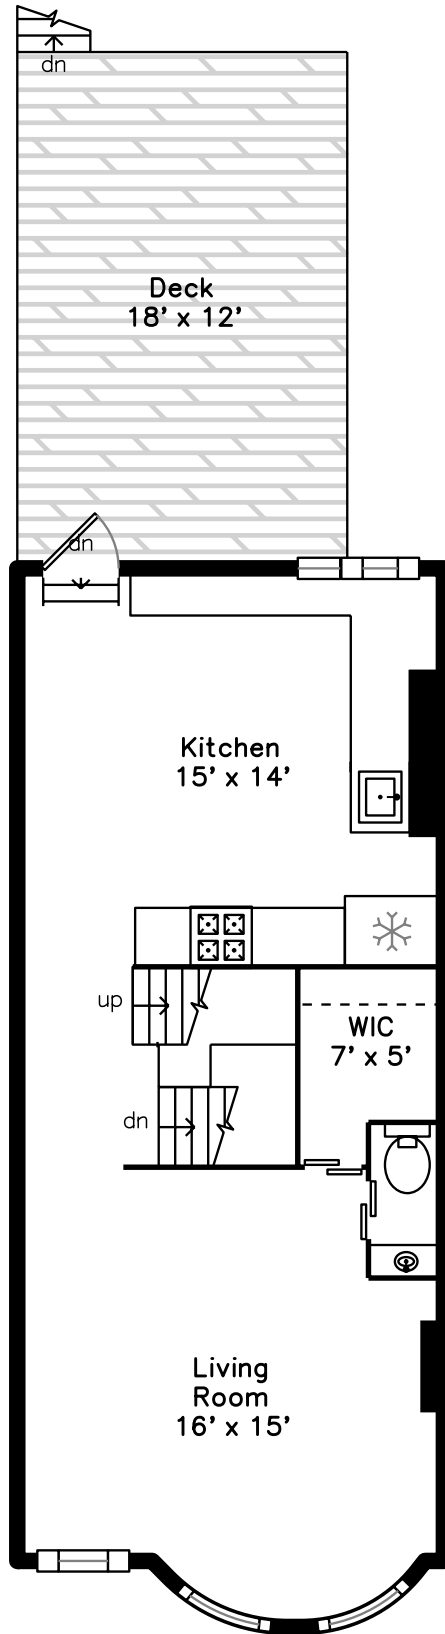

Top

Main

Upper

213 Green Street
Cambridge, MA 02139

PicturePlan by vis-home

Measurements may not be 100% accurate.
Floor plans are provided for convenience only.
Room sizes are not used to calculate area.

Top

Upper

Main

Outside

Living Room

Living Room

Living Room

Kitchen

Kitchen

Kitchen

Kitchen

Kitchen

Bathroom

Deck

Deck

WalkInCloset

Hall

Bedroom

Bedroom

Bedroom

Bedroom

Bedroom

Hall

Laundry

Bathroom