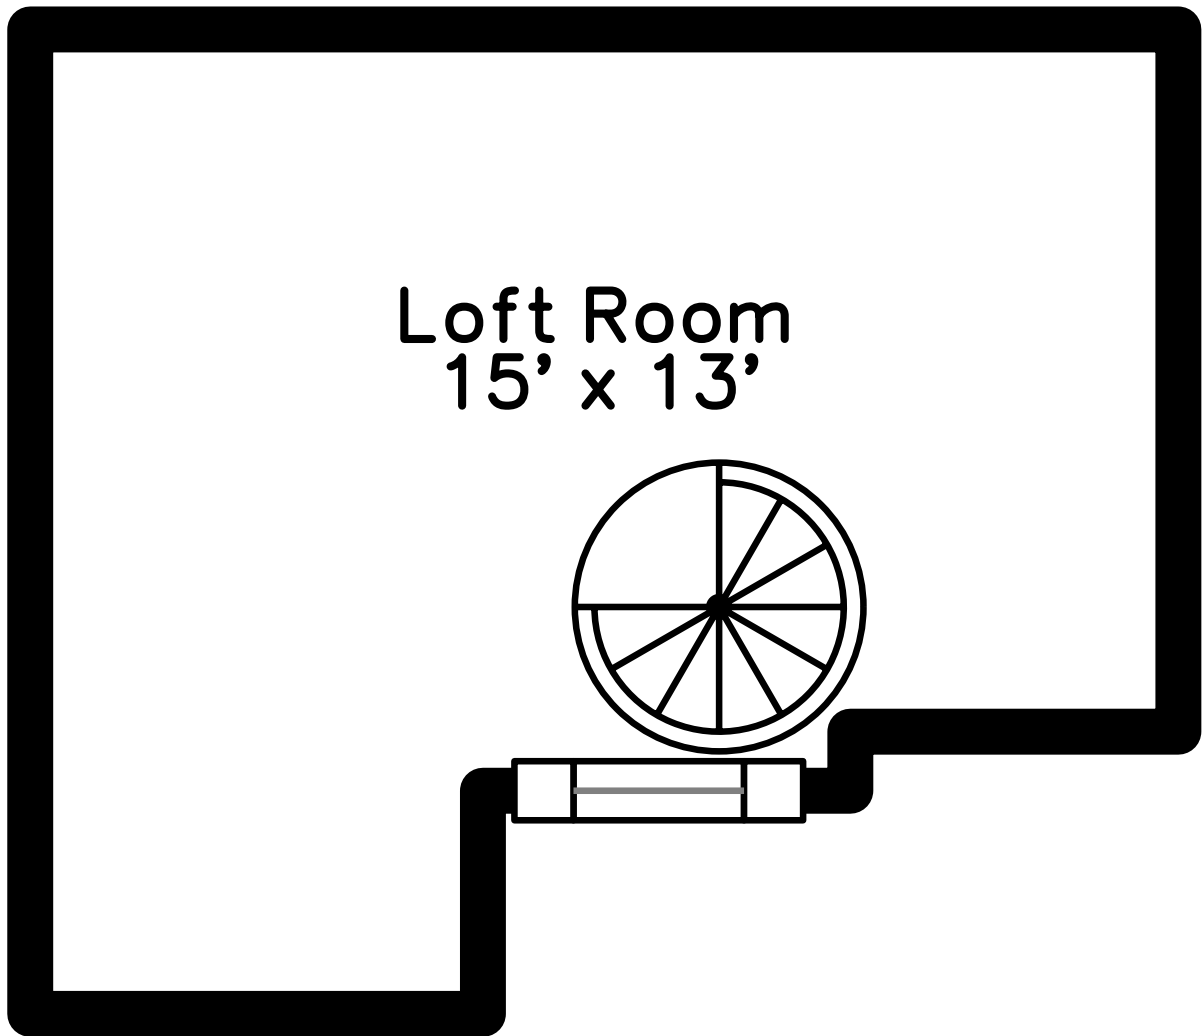

Top

Main

Upper

213 Green Street
Cambridge, MA 02139

PicturePlan by vis-home

Measurements may not be 100% accurate.
Floor plans are provided for convenience only.
Room sizes are not used to calculate area.

Top

Upper

Main

Outside

Living Room

Living Room

Living Room

Kitchen

Kitchen

Kitchen

Kitchen

Kitchen

Bathroom

Deck

Deck

WalkInCloset

Hall