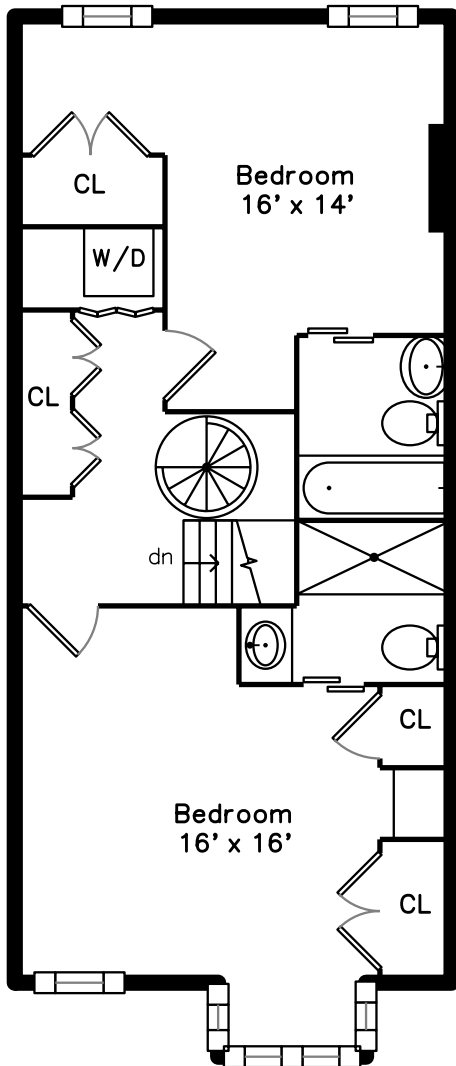

Top

Main

Upper

213 Green Street
Cambridge, MA 02139

PicturePlan by vis-home

Measurements may not be 100% accurate.
Floor plans are provided for convenience only.
Room sizes are not used to calculate area.

Top

Upper

Main

Outside

Living Room

Living Room

Living Room

Kitchen

Kitchen

Kitchen

Kitchen

Kitchen

Bathroom

Deck

Deck

WalkInCloset

Hall

Bedroom

Bedroom

Bedroom

Bedroom

Bedroom

Hall

Laundry

Bathroom