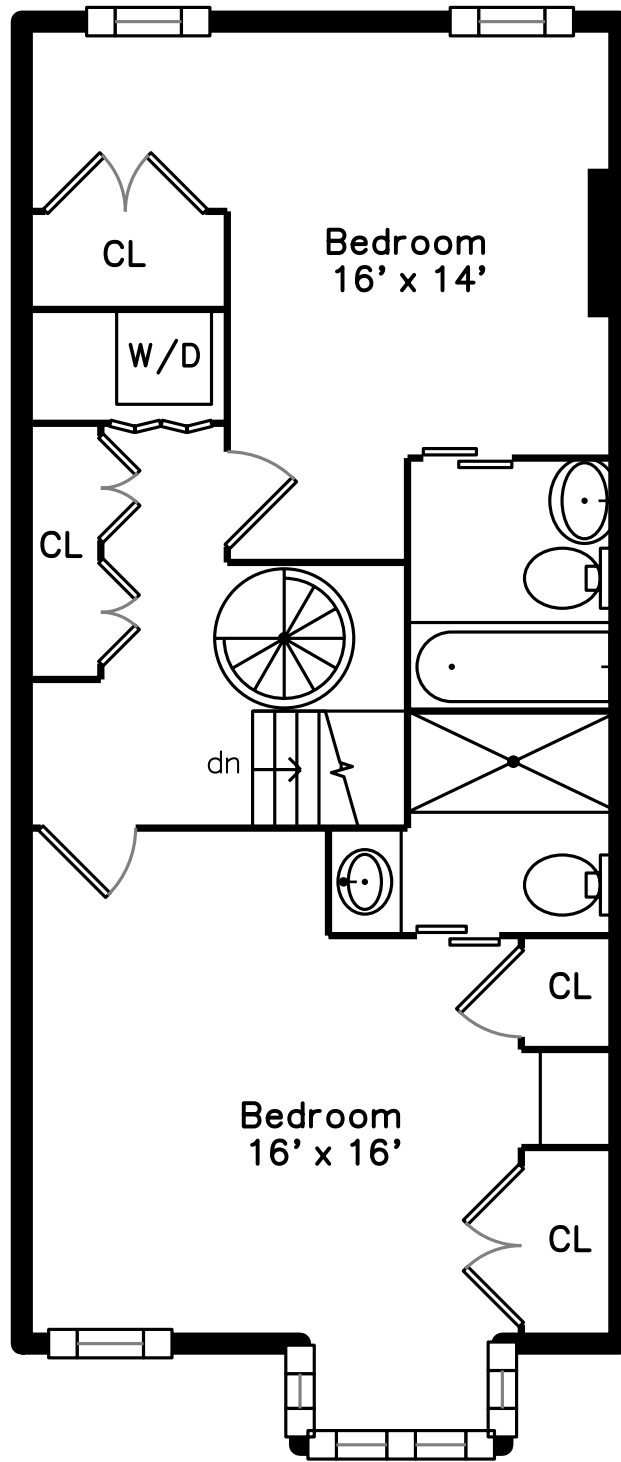

Top

Main

Upper

213 Green Street
Cambridge, MA 02139

PicturePlan by vis-home

Measurements may not be 100% accurate.
Floor plans are provided for convenience only.
Room sizes are not used to calculate area.

Top

Upper

Main

Outside

Living Room

Living Room

Living Room

Kitchen

Kitchen

Kitchen

Kitchen

Kitchen

Bathroom

Deck

Deck

WalkInCloset

Hall

Bedroom

Bedroom

Bedroom

Bedroom

Bedroom

Hall

Laundry

Bathroom