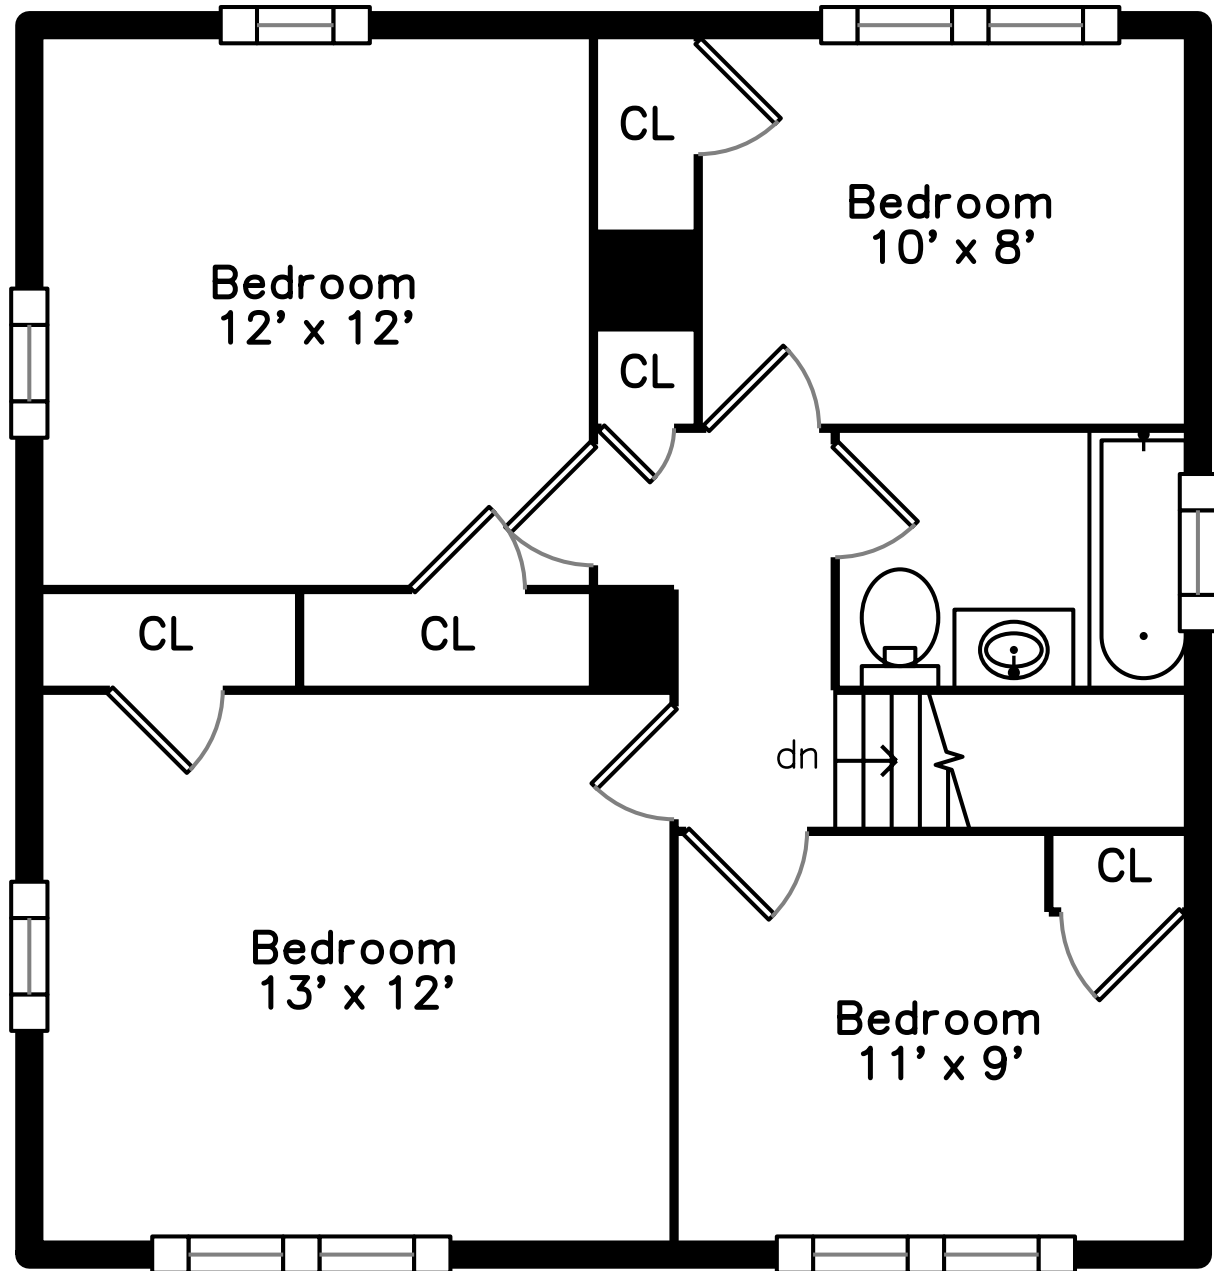

# Main

30 Belton Street  
Boston, MA 02124

PicturePlan by  vis-home

Measurements may not be 100% accurate.  
Floor plans are provided for convenience only.  
Room sizes are not used to calculate area.

# Upper

Foyer

Living Room

Living Room

Living Room

Living Room

Dining Room

Dining Room

Dining Room

Family Room

Family Room

Family Room

Laundry

Bathroom

Bathroom