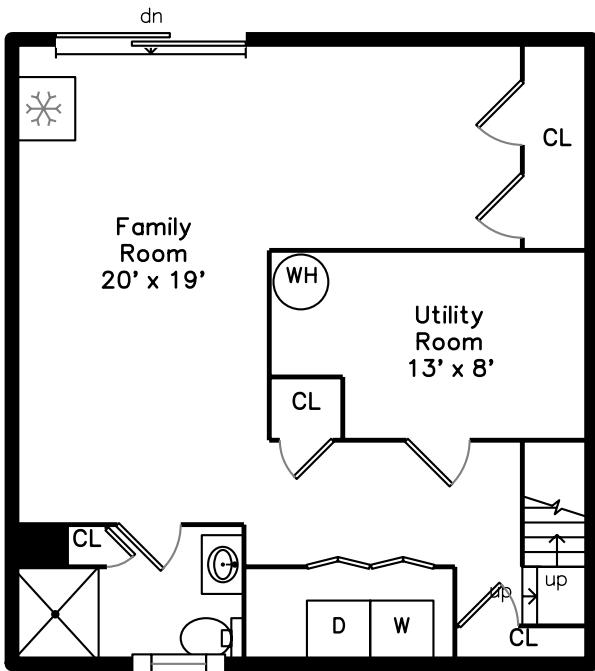

# Upper

# Lower

# Main

30 Belton Street  
Boston, MA 02124

PicturePlan by  vis-home

Measurements may not be 100% accurate.  
Floor plans are provided for convenience only.  
Room sizes are not used to calculate area.