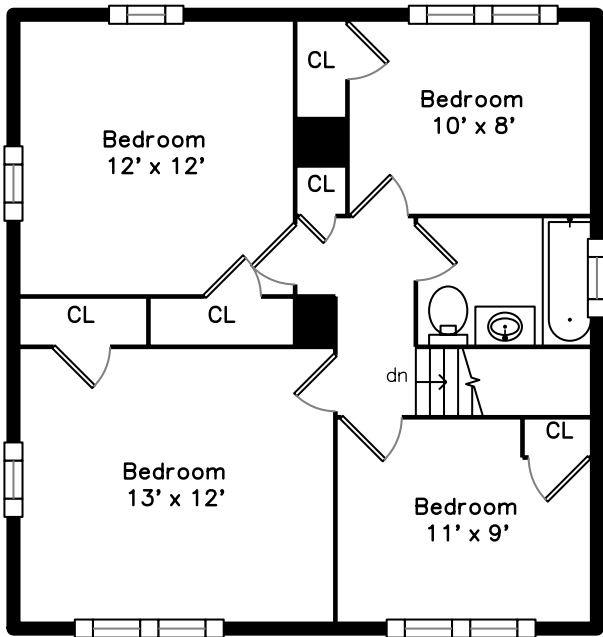

# Upper

# Lower

# Main

30 Belton Street  
Boston, MA 02124

PicturePlan by  vis-home

Measurements may not be 100% accurate.  
Floor plans are provided for convenience only.  
Room sizes are not used to calculate area.

Foyer

Living Room

Living Room

Living Room

Living Room

Dining Room

Dining Room

Dining Room