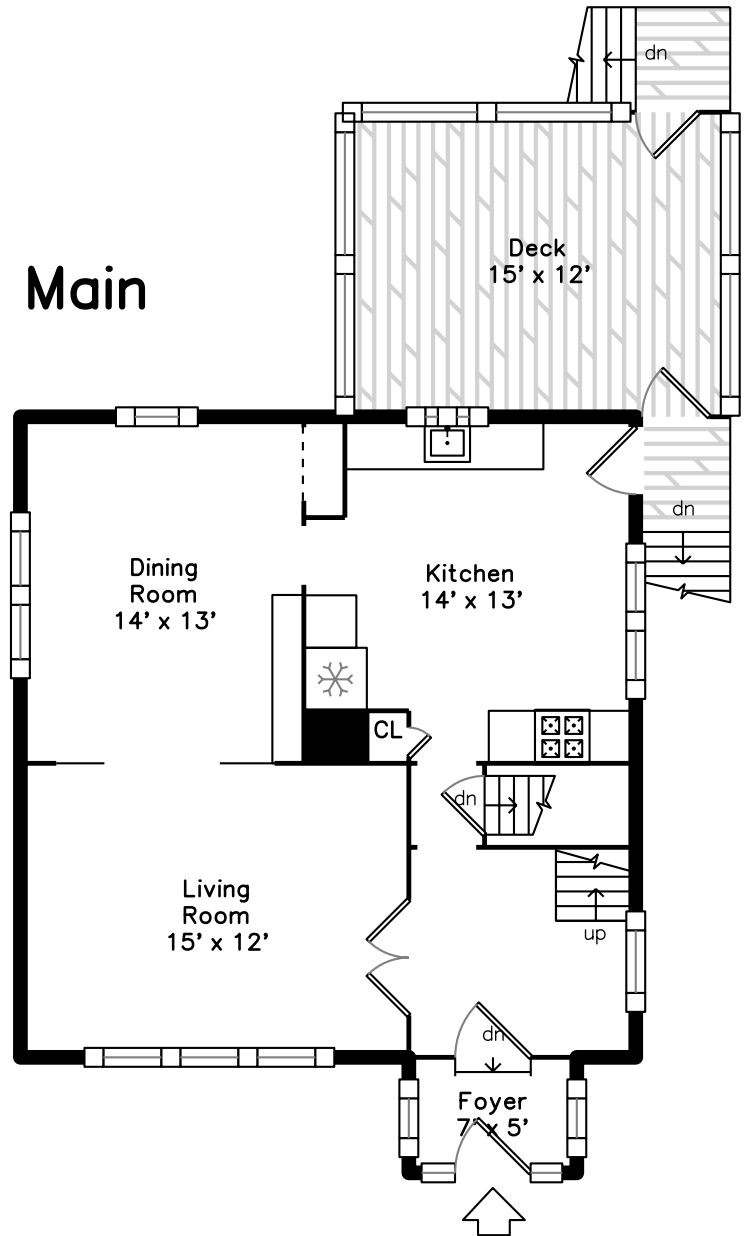

# Upper

# Lower

# Main

30 Belton Street  
Boston, MA 02124

PicturePlan by  vis-home

Measurements may not be 100% accurate.  
Floor plans are provided for convenience only.  
Room sizes are not used to calculate area.

Foyer

Living Room

Living Room

Living Room

Living Room

Dining Room

Dining Room

Dining Room