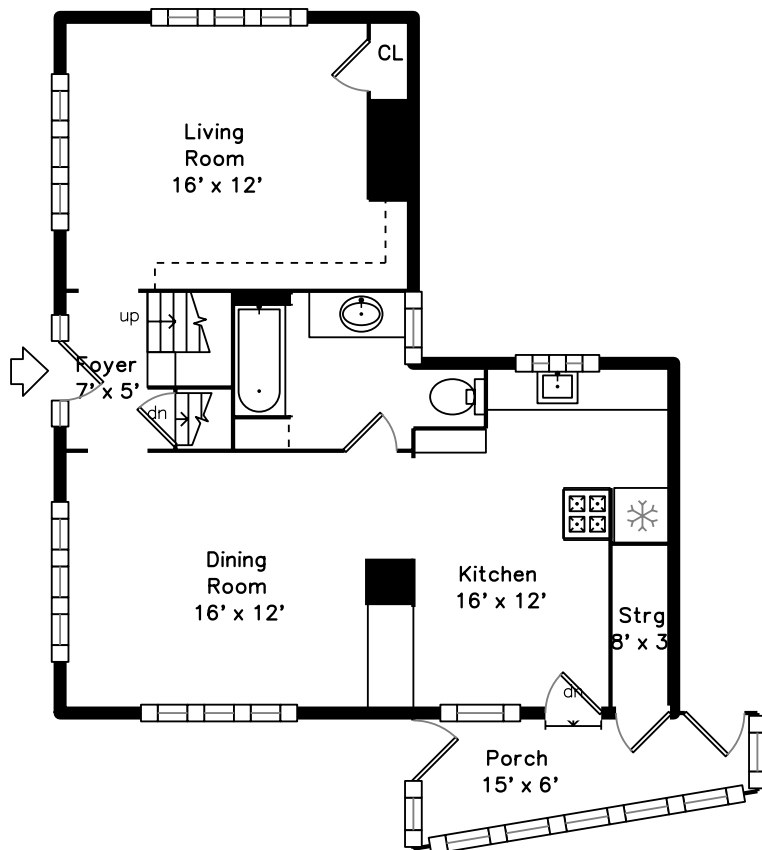

Upper

Main

**4 Cottage Circle
Somerville, MA 02144**

PicturePlan by  vis-home

Measurements may not be 100% accurate.
Floor plans are provided for convenience only.
Room sizes are not used to calculate area.

Upper

Main

Outside

Outside

Back

Back

Back

Back

Foyer

Living Room

Living Room

Dining Room

Dining Room

Kitchen

Kitchen

Kitchen

Porch

Bathroom

Bedroom

Bedroom

Bedroom

Bedroom

Bedroom

Bathroom