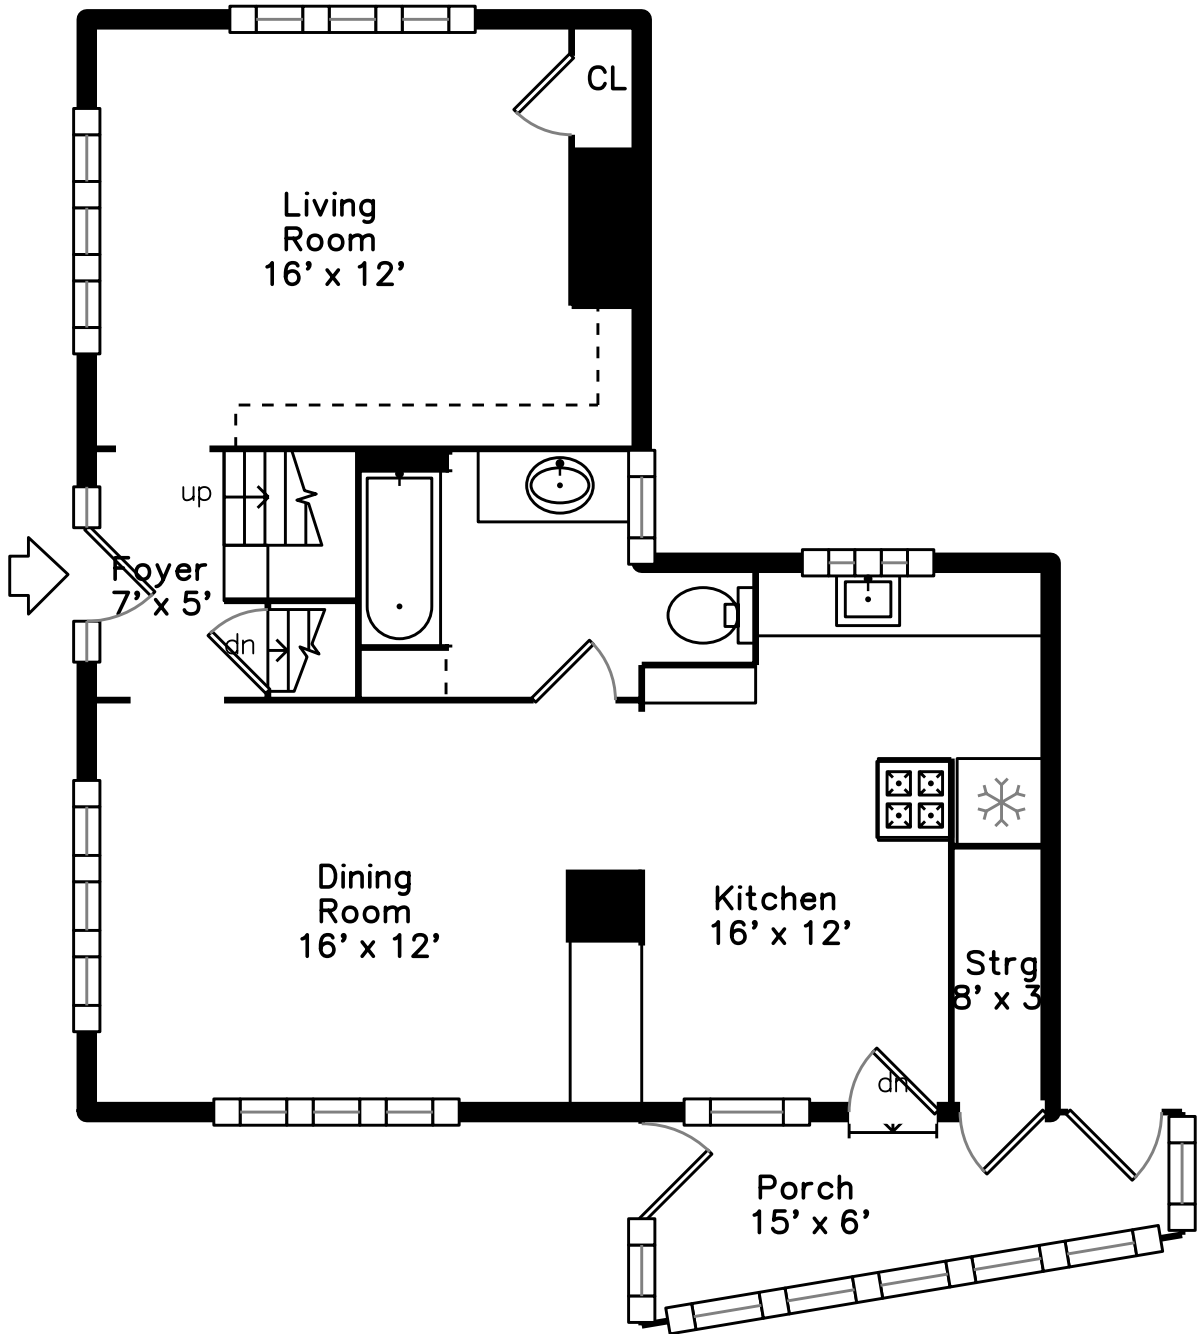

Upper

Main

**4 Cottage Circle
Somerville, MA 02144**

PicturePlan by  vis-home

Measurements may not be 100% accurate.
Floor plans are provided for convenience only.
Room sizes are not used to calculate area.

Upper

Main

Outside

Outside

Back

Back

Back

Back

Foyer

Living Room

Living Room

Dining Room

Dining Room

Kitchen

Kitchen

Kitchen

Porch

Bathroom

Bedroom

Bedroom

Bedroom

Bedroom

Bedroom

Bathroom