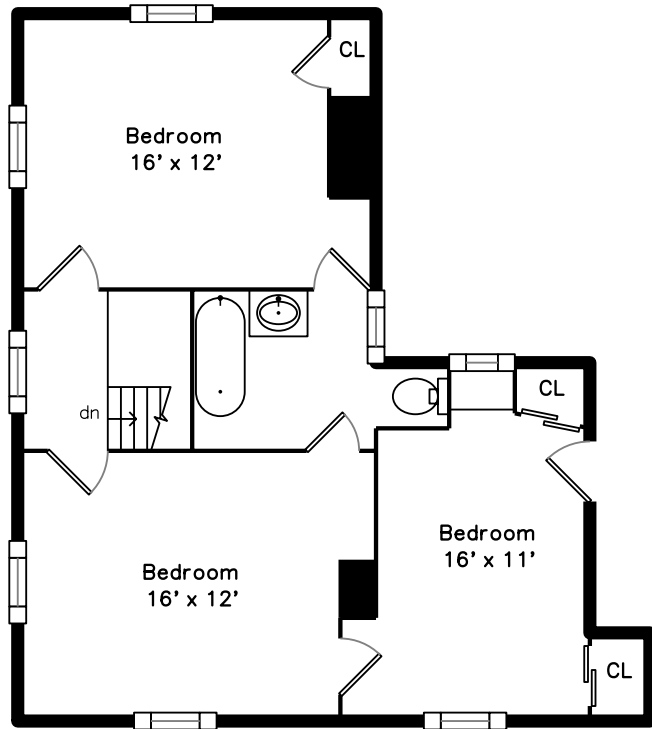

Upper

Main

**4 Cottage Circle
Somerville, MA 02144**

PicturePlan by  vis-home

Measurements may not be 100% accurate.
Floor plans are provided for convenience only.
Room sizes are not used to calculate area.

Upper

Main

Outside

Outside

Back

Back

Back

Back

Foyer

Living Room

Living Room

Dining Room

Dining Room

Kitchen

Kitchen

Kitchen

Porch

Bathroom

Bedroom

Bedroom

Bedroom

Bedroom

Bedroom

Bathroom