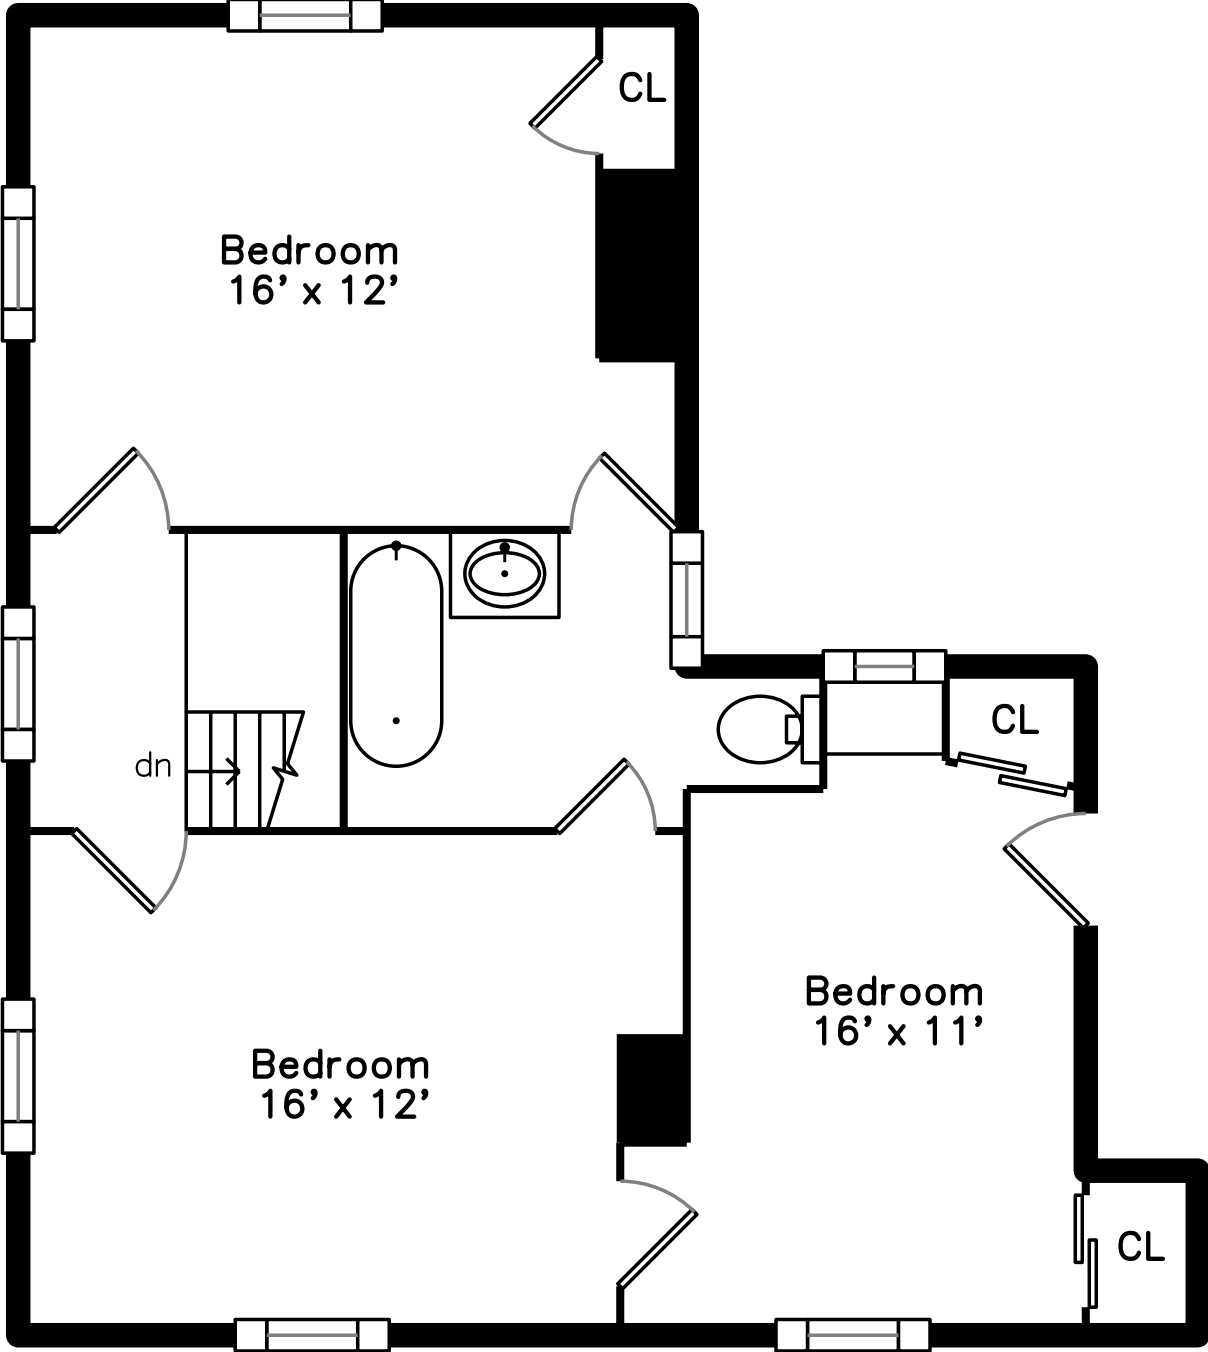

Upper

Main

**4 Cottage Circle
Somerville, MA 02144**

PicturePlan by  vis-home

Measurements may not be 100% accurate.
Floor plans are provided for convenience only.
Room sizes are not used to calculate area.

Upper

Main

Outside

Outside

Back

Back

Back

Back

Foyer

Living Room

Living Room

Dining Room

Dining Room

Kitchen

Kitchen

Kitchen

Porch

Bathroom

Bedroom

Bedroom

Bedroom

Bedroom

Bedroom

Bathroom